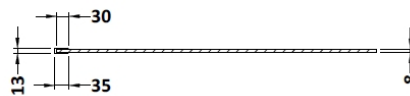

Sales Code: WRSCBP080

Description: Wetroom Screen 800X1850x8mm Black

Packaging Details

Barcode: 5056211897477

Sales Code: WRSC080

Description: Wetroom Screen 800 X 1850 X 8mm

Product Dimensions

Height (mm):	1850
Width (mm):	800
Depth (mm):	14
Nett Weight (kg):	34

Packaging Dimensions

Height (mm):	65
Width (mm):	850
Length (mm):	1920
Gross Weight (kg):	34

Packaging Data

Box Colour:	Brown Cardboard Box - Printed
Box Qty:	1
Label Size:	100 x 50
Label Colour:	Not Applicable
Label Qty:	0

Outer Box Dimensions (If Applicable)

Height (mm):	
Width (mm):	
Depth (mm):	
Length (mm):	
Gross Weight (kg):	
Barcode:	5055275819029

Product Details

Country of Origin:	China
Fitting Instruction:	No
CE & UKCA:	Yes
Profile Material:	Aluminium
Profile Finish:	Chrome
Adjustments (mm):	775mm - 793mm
Entry Width (mm):	N/A
Swing In Dim (mm):	N/A
Swing Out Dim (mm):	N/A
Radius (mm):	Not Applicable
Glass Thickness (mm):	8
Easy Fit:	No
Easy Clean:	No
Handle Style:	Not Applicable
Handle Material:	Not Applicable
Enclosure Design:	Frameless
Wheel Type:	Not Applicable
Support Bar Included:	Support Bar Included
Extras:	None

Sales Code: WRSF009

Description: 1850 Wetroom Wall Channel Black

Product Dimensions

Height (mm):	1850
Width (mm):	
Depth (mm):	
Nett Weight (kg):	0.6

Packaging Dimensions

Height (mm):	60
Width (mm):	185
Length (mm):	1860
Gross Weight (kg):	0.6