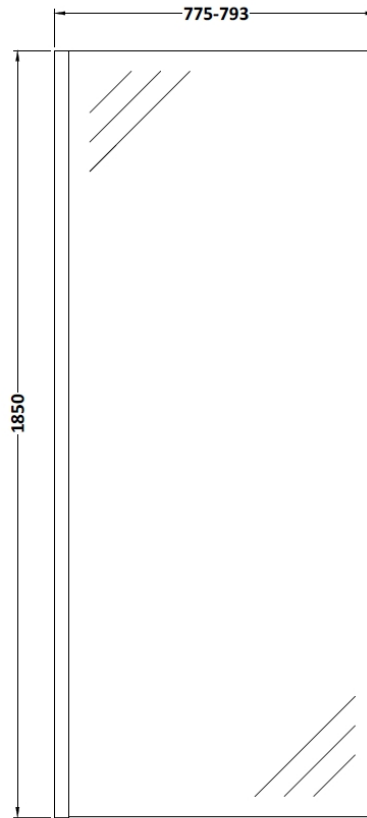

Sales Code: WRSCBP080

Description: Wetroom Screen 800X1850x8mm Black

Packaging Details

Barcode: 5056211897477

Sales Code: WRSC080

Description: Wetroom Screen 800 X 1850 X 8mm

Product Dimensions

Height (mm):	1850
Width (mm):	800
Depth (mm):	14
Nett Weight (kg):	34

Packaging Dimensions

Height (mm):	65
Width (mm):	850
Length (mm):	1920
Gross Weight (kg):	34

Packaging Data

Box Colour:	Brown Cardboard Box - Printed
Box Qty:	1
Label Size:	100 x 50
Label Colour:	Not Applicable
Label Qty:	0

Outer Box Dimensions (If Applicable)

Height (mm):	
Width (mm):	
Depth (mm):	
Length (mm):	
Gross Weight (kg):	
Barcode:	5055275819029

Product Details

Country of Origin:	China
Fitting Instruction:	No
CE & UKCA:	Yes
Profile Material:	Aluminium
Profile Finish:	Chrome
Adjustments (mm):	775mm - 793mm
Entry Width (mm):	N/A
Swing In Dim (mm):	N/A
Swing Out Dim (mm):	N/A
Radius (mm):	Not Applicable
Glass Thickness (mm):	8
Easy Fit:	No
Easy Clean:	No
Handle Style:	Not Applicable
Handle Material:	Not Applicable
Enclosure Design:	Frameless
Wheel Type:	Not Applicable
Support Bar Included:	Support Bar Included
Extras:	None

Sales Code: WRSF009

Description: 1850 Wetroom Wall Channel Black

Product Dimensions

Height (mm):	1850
Width (mm):	
Depth (mm):	
Nett Weight (kg):	0.6

Packaging Dimensions

Height (mm):	60
Width (mm):	185
Length (mm):	1860
Gross Weight (kg):	0.6