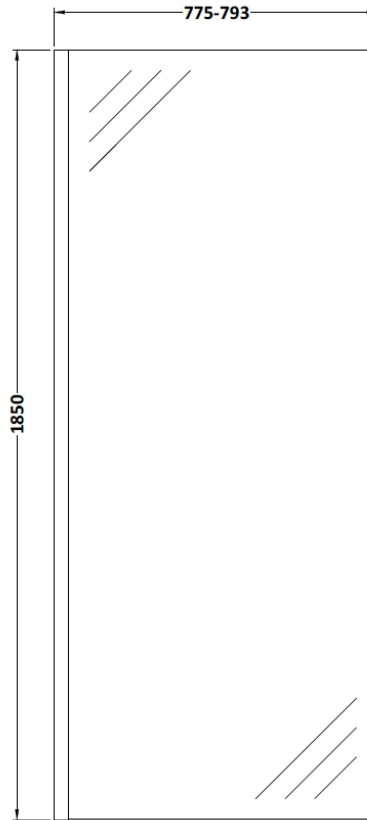

Sales Code: WRSCBP080

Description: Wetroom Screen 800X1850x8mm Black

Packaging Details

Barcode: 5056211897477

Sales Code: WRSC080

Description: Wetroom Screen 800 X 1850 X 8mm

Product Dimensions

Height (mm):	1850
Width (mm):	800
Depth (mm):	14
Nett Weight (kg):	34

Packaging Dimensions

Height (mm):	65
Width (mm):	850
Length (mm):	1920
Gross Weight (kg):	34

Packaging Data

Box Colour:	Brown Cardboard Box - Printed
Box Qty:	1
Label Size:	100 x 50
Label Colour:	Not Applicable
Label Qty:	0

Outer Box Dimensions (If Applicable)

Height (mm):	
Width (mm):	
Depth (mm):	
Length (mm):	
Gross Weight (kg):	
Barcode:	5055275819029

Product Details

Country of Origin:	China
Fitting Instruction:	No
CE & UKCA:	Yes
Profile Material:	Aluminium
Profile Finish:	Chrome
Adjustments (mm):	775mm - 793mm
Entry Width (mm):	N/A
Swing In Dim (mm):	N/A
Swing Out Dim (mm):	N/A
Radius (mm):	Not Applicable
Glass Thickness (mm):	8
Easy Fit:	No
Easy Clean:	No
Handle Style:	Not Applicable
Handle Material:	Not Applicable
Enclosure Design:	Frameless
Wheel Type:	Not Applicable
Support Bar Included:	Support Bar Included
Extras:	None

Sales Code: WRSF009

Description: 1850 Wetroom Wall Channel Black

Product Dimensions

Height (mm):	1850
Width (mm):	
Depth (mm):	
Nett Weight (kg):	0.6

Packaging Dimensions

Height (mm):	60
Width (mm):	185
Length (mm):	1860
Gross Weight (kg):	0.6