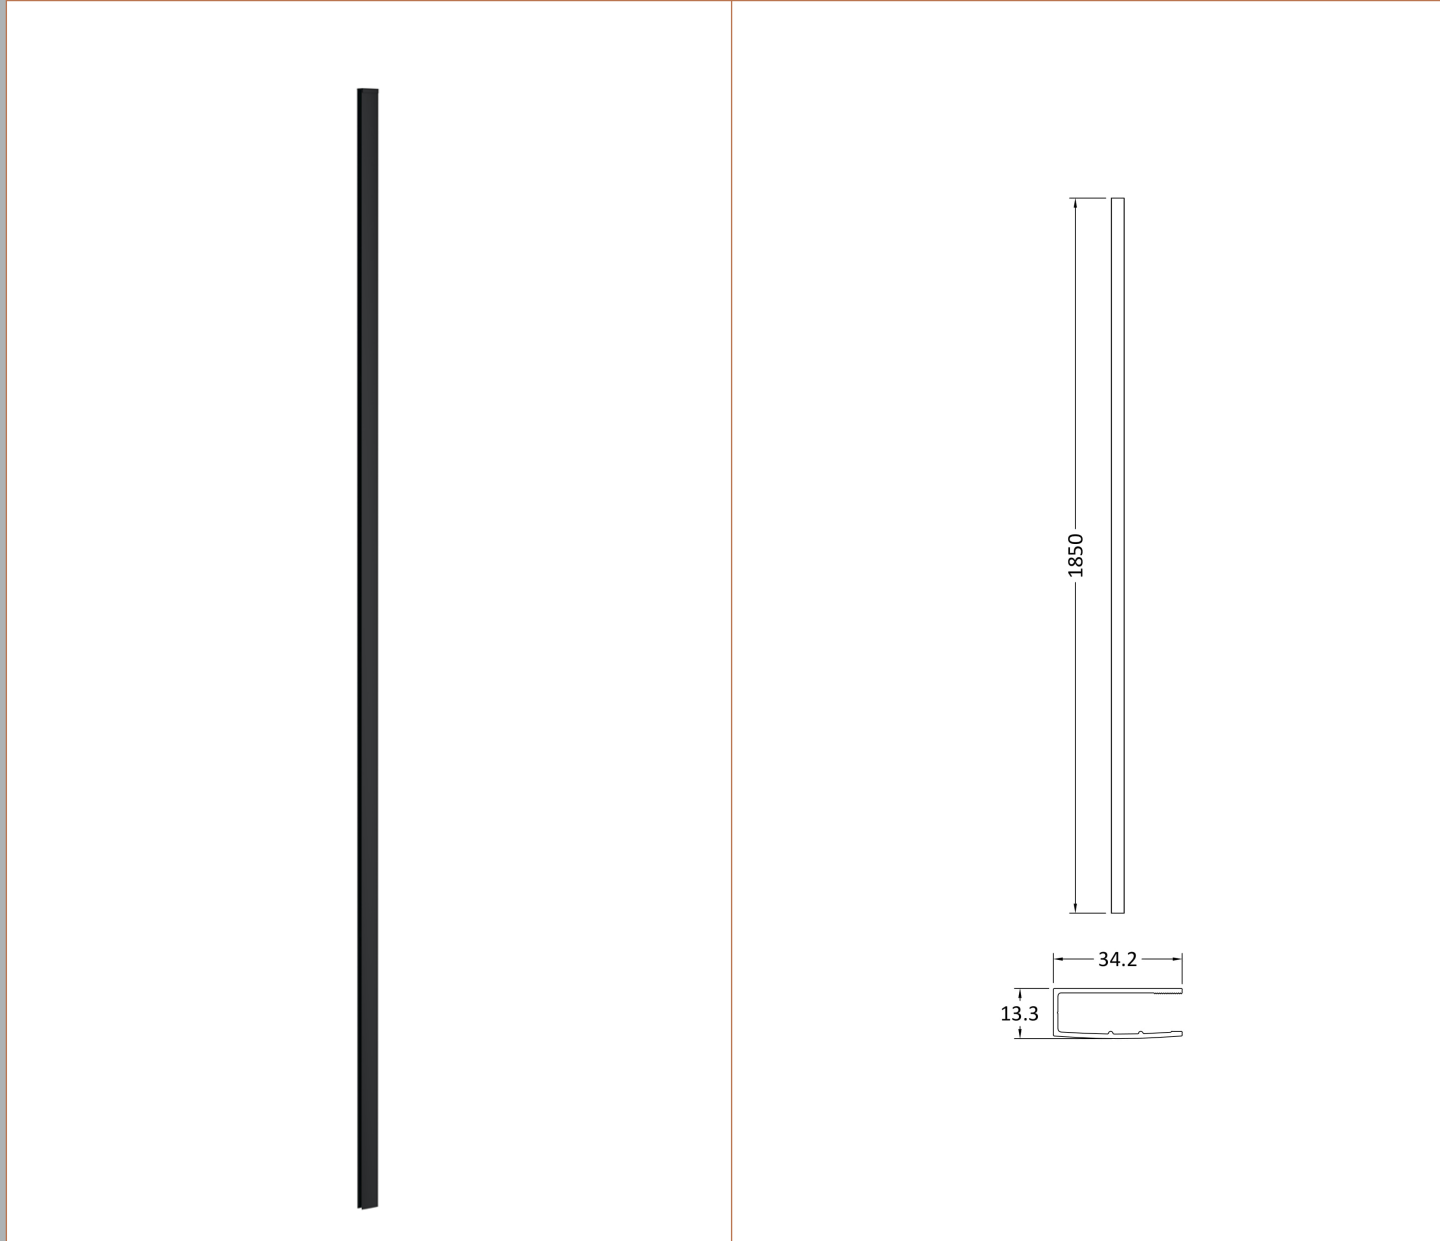

Sales Code: WRSCBP080

Description: Wetroom Screen 800X1850x8mm Black

Packaging Details

Barcode: 5056211897477

Sales Code: WRSC080

Description: Wetroom Screen 800 X 1850 X 8mm

Product Dimensions

Height (mm):	1850
Width (mm):	800
Depth (mm):	14
Nett Weight (kg):	34

Outer Box Dimensions (If Applicable)

Height (mm):	
Width (mm):	
Depth (mm):	
Length (mm):	
Gross Weight (kg):	
Barcode:	5055275819029

Product Details

Country of Origin:	China
Fitting Instruction:	No
CE & UKCA:	Yes
Profile Material:	Aluminium
Profile Finish:	Chrome
Adjustments (mm):	775mm - 793mm
Entry Width (mm):	N/A
Swing In Dim (mm):	N/A
Swing Out Dim (mm):	N/A
Radius (mm):	Not Applicable
Glass Thickness (mm):	8
Easy Fit:	No
Easy Clean:	No
Handle Style:	Not Applicable
Handle Material:	Not Applicable
Enclosure Design:	Frameless
Wheel Type:	Not Applicable
Support Bar Included:	Support Bar Included
Extras:	None

Sales Code: WRSF009

Description: 1850 Wetroom Wall Channel Black

Product Dimensions

Height (mm):	1850
Width (mm):	
Depth (mm):	
Nett Weight (kg):	0.6

Packaging Dimensions

Height (mm):	60
Width (mm):	185
Length (mm):	1860
Gross Weight (kg):	0.6

Product Details

Country of Origin:	China
Fitting Instruction:	No
CE & UKCA:	N/A
Profile Material:	Aluminium
Profile Finish:	Matt Black
Adjustments (mm):	18mm
Entry Width (mm):	N/A
Swing In Dim (mm):	N/A
Swing Out Dim (mm):	N/A
Radius (mm):	Not Applicable
Glass Thickness (mm):	
Easy Fit:	Not Applicable
Easy Clean:	Not Applicable
Handle Style:	Not Applicable
Handle Material:	Not Applicable
Enclosure Design:	Not Applicable
Wheel Type:	Not Applicable
Support Bar Included:	Support Bar Not Included
Extras:	None