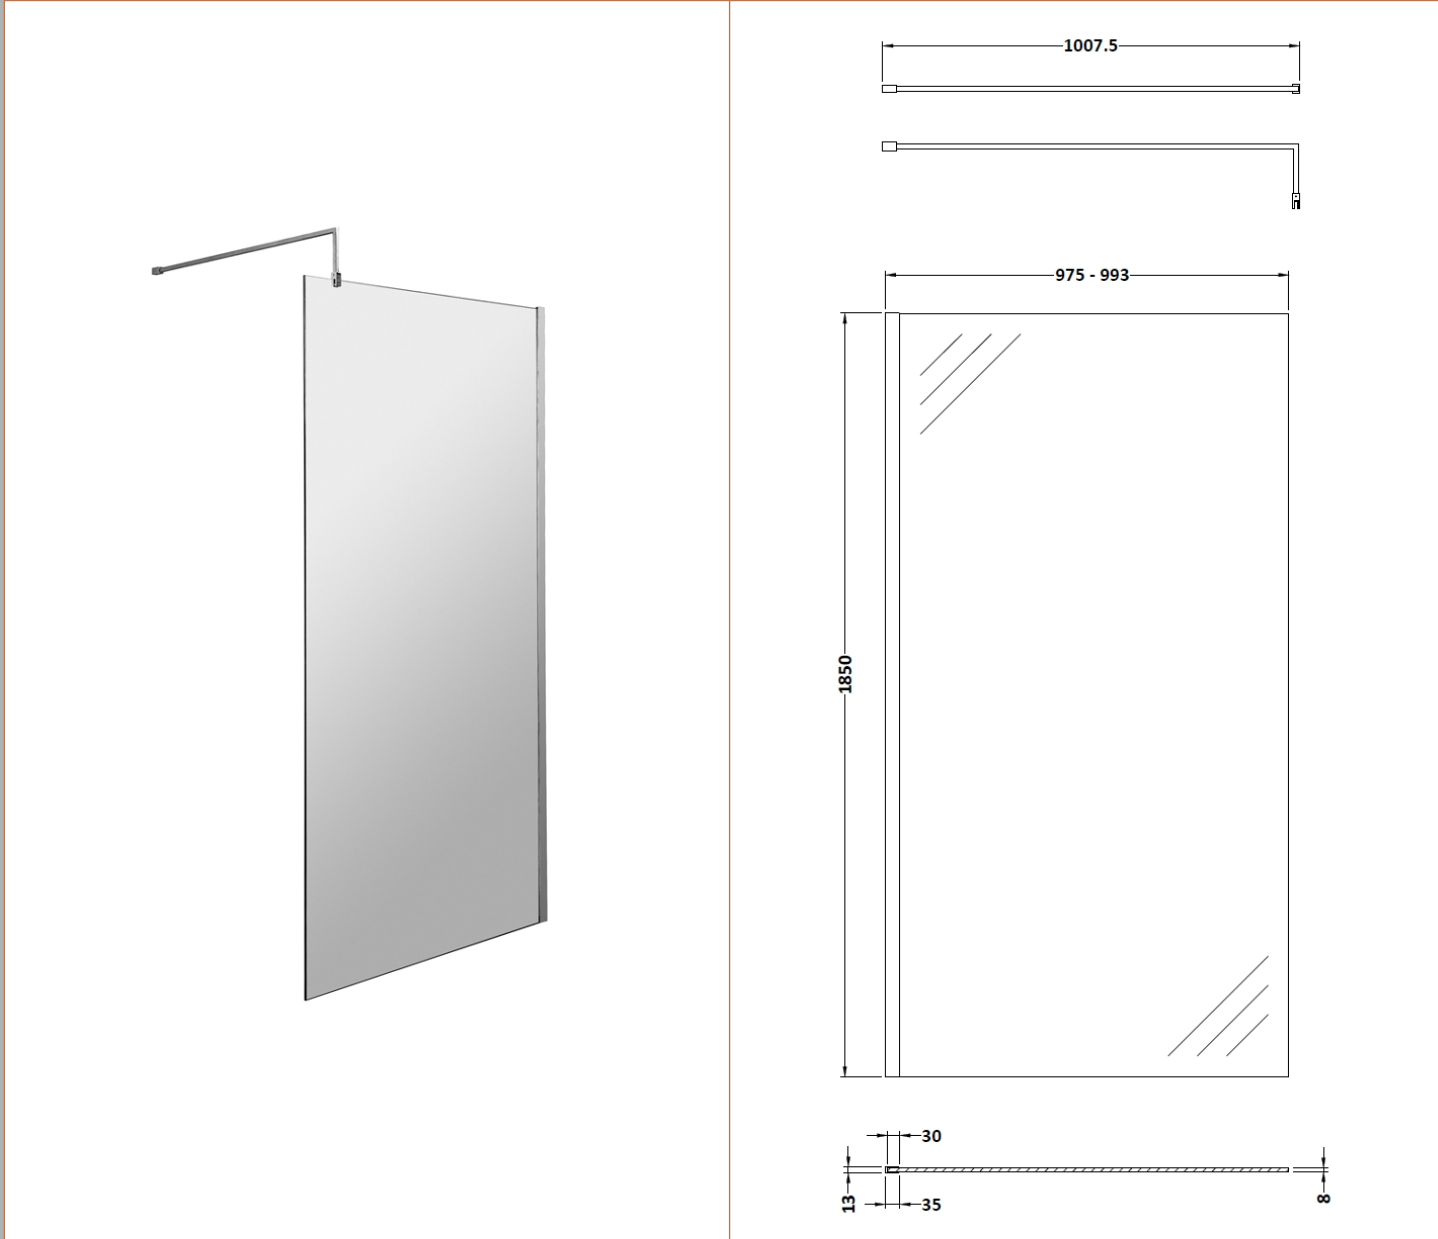

Sales Code: WRSC10

Description: Wetroom Screen 1000 X 1850 X 8mm

Product Dimensions

Height (mm):	1850
Width (mm):	1000
Depth (mm):	14
Nett Weight (kg):	42.5

Packaging Dimensions

Height (mm):	65
Width (mm):	1045
Length (mm):	1920
Gross Weight (kg):	42.5

Packaging Data

Box Colour:	Brown Cardboard Box - Printed
Box Qty:	1
Label Size:	100 x 50
Label Colour:	Not Applicable
Label Qty:	0

Outer Box Dimensions (If Applicable)

Height (mm):	
Width (mm):	
Depth (mm):	
Length (mm):	
Gross Weight (kg):	
Barcode:	5055275819043

Product Details

Country of Origin:	China
Fitting Instruction:	No
CE & UKCA:	Yes
Profile Material:	Aluminium
Profile Finish:	Chrome
Adjustments (mm):	975mm - 993mm
Entry Width (mm):	N/A
Swing In Dim (mm):	N/A
Swing Out Dim (mm):	N/A
Radius (mm):	Not Applicable
Glass Thickness (mm):	8
Easy Fit:	No
Easy Clean:	No
Handle Style:	Not Applicable
Handle Material:	Not Applicable
Enclosure Design:	Frameless
Wheel Type:	Not Applicable
Support Bar Included:	Support Bar Included
Extras:	None