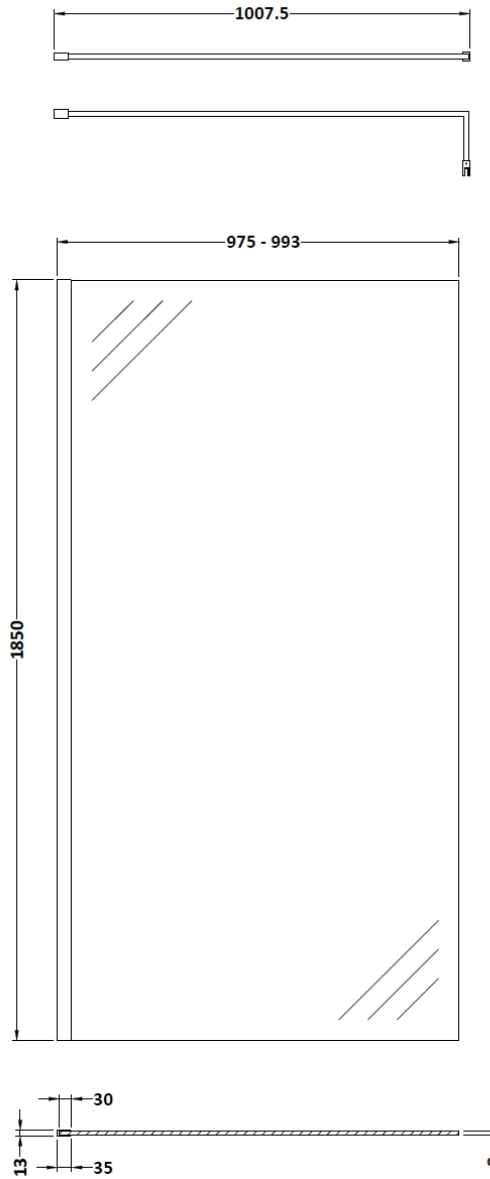

Sales Code: WRSCBP10

Description: Wetroom Screen 1000X1850x8mm Black

Packaging Details

Barcode: 5056211897491