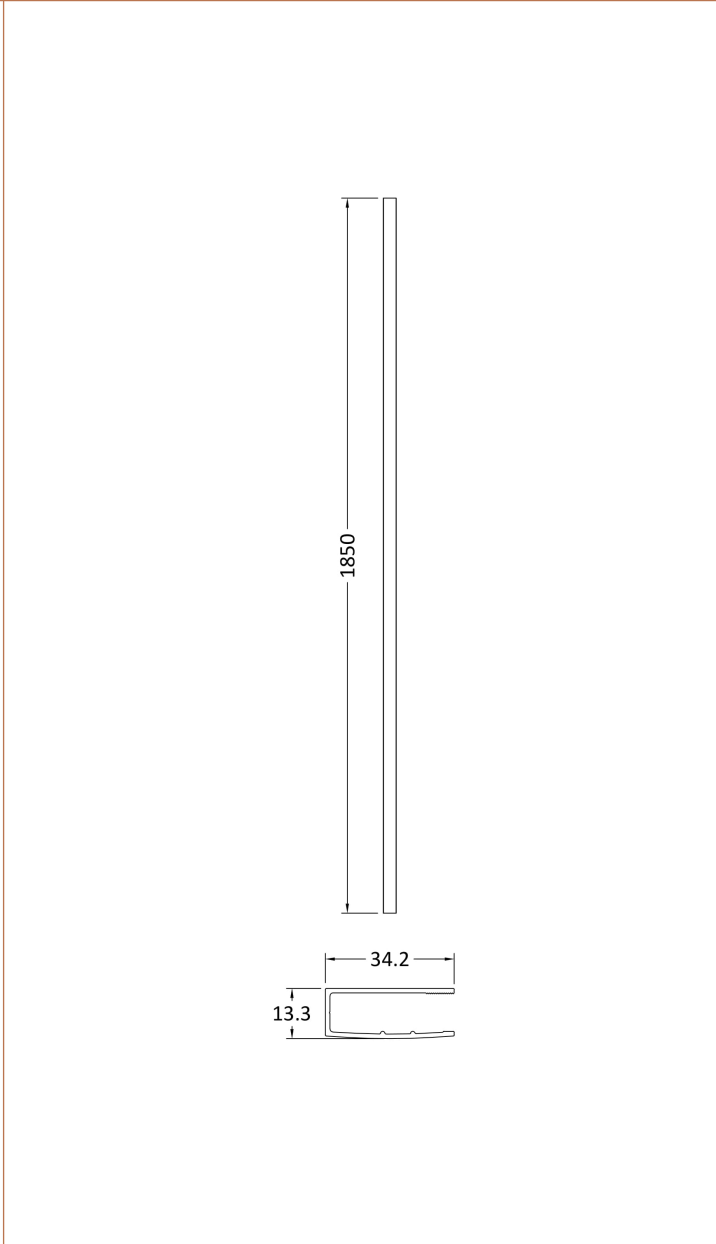

Height (mm):	1850
Width (mm):	1000
Depth (mm):	14
Nett Weight (kg):	42.5

**Packaging Dimensions**

Height (mm):	65
Width (mm):	1045
Length (mm):	1920
Gross Weight (kg):	42.5

**Packaging Data**

Box Colour:	Brown Cardboard Box - Printed
Box Qty:	1
Label Size:	100 x 50
Label Colour:	Not Applicable
Label Qty:	0

**Outer Box Dimensions (If Applicable)**

Height (mm):	
Width (mm):	
Depth (mm):	
Length (mm):	
Gross Weight (kg):	
Barcode:	5055275819043

**Product Details**

Country of Origin:	China
Fitting Instruction:	No
CE & UKCA:	Yes
Profile Material:	Aluminium
Profile Finish:	Chrome
Adjustments (mm):	975mm - 993mm
Entry Width (mm):	N/A
Swing In Dim (mm):	N/A
Swing Out Dim (mm):	N/A
Radius (mm):	Not Applicable
Glass Thickness (mm):	8
Easy Fit:	No
Easy Clean:	No
Handle Style:	Not Applicable
Handle Material:	Not Applicable
Enclosure Design:	Frameless
Wheel Type:	Not Applicable
Support Bar Included:	Support Bar Included
Extras:	None

Sales Code: WRSF009

Description: 1850 Wetroom Wall Channel Black

<b>Product Dimensions</b>	
Height (mm):	1850
Width (mm):	
Depth (mm):	
Nett Weight (kg):	0.6
<b>Packaging Dimensions</b>	
Height (mm):	60
Width (mm):	185
Length (mm):	1860
Gross Weight (kg):	0.6
<b>Packaging Data</b>	
Box Colour:	Brown Cardboard Box - Printed
Box Qty:	1
Label Size:	100 x 50
Label Colour:	White Label
Label Qty:	1
<b>Outer Box Dimensions (If Applicable)</b>	
Height (mm):	
Width (mm):	
Depth (mm):	
Length (mm):	
Gross Weight (kg):	
Barcode:	5056211897224
<b>Product Details</b>	
Country of Origin:	China
Fitting Instruction:	No
CE & UKCA:	N/A
Profile Material:	Aluminium
Profile Finish:	Matt Black
Adjustments (mm):	18mm
Entry Width (mm):	N/A
Swing In Dim (mm):	N/A
Swing Out Dim (mm):	N/A
Radius (mm):	Not Applicable
Glass Thickness (mm):	
Easy Fit:	Not Applicable
Easy Clean:	Not Applicable
Handle Style:	Not Applicable
Handle Material:	Not Applicable
Enclosure Design:	Not Applicable
Wheel Type:	Not Applicable
Support Bar Included:	Support Bar Not Included
Extras:	None