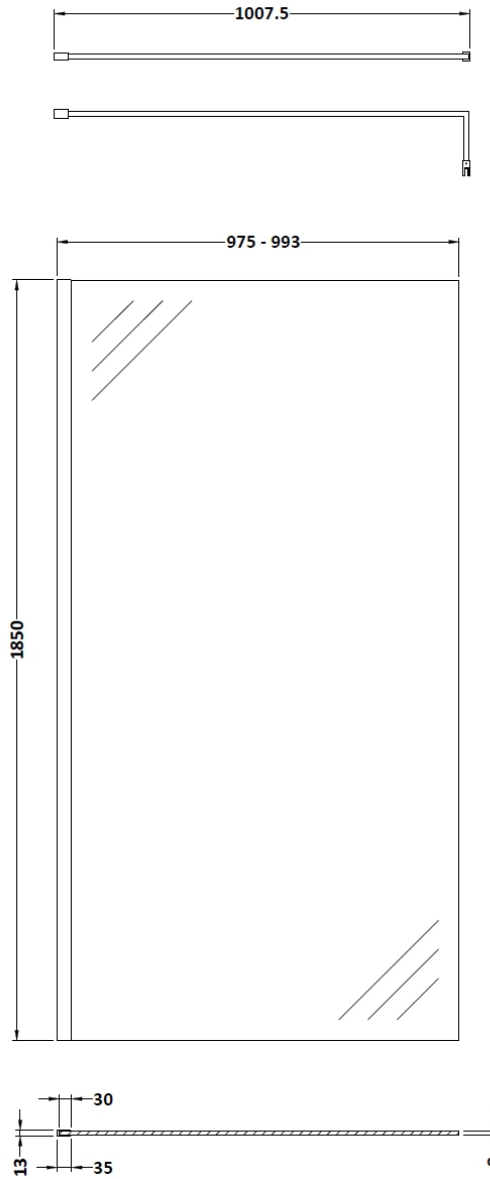

Sales Code: WRSCGM010

Description: Wetroom Screen 1000X1850x8mm Pw

Packaging Details

Barcode: 5056678485507

Sales Code: WRSC10

Description: Wetroom Screen 1000 X 1850 X 8mm

Product Dimensions

Height (mm):	1850
Width (mm):	1000
Depth (mm):	14
Nett Weight (kg):	42.5

Packaging Dimensions

Height (mm):	65
Width (mm):	1045
Length (mm):	1920
Gross Weight (kg):	42.5

Packaging Data

Box Colour:	Brown Cardboard Box - Printed
Box Qty:	1
Label Size:	100 x 50
Label Colour:	Not Applicable
Label Qty:	0

Outer Box Dimensions (If Applicable)

Height (mm):	
Width (mm):	
Depth (mm):	
Length (mm):	
Gross Weight (kg):	
Barcode:	5055275819043

Product Details

Country of Origin:	China
Fitting Instruction:	No
CE & UKCA:	Yes
Profile Material:	Aluminium
Profile Finish:	Chrome
Adjustments (mm):	975mm - 993mm
Entry Width (mm):	N/A
Swing In Dim (mm):	N/A
Swing Out Dim (mm):	N/A
Radius (mm):	Not Applicable
Glass Thickness (mm):	8
Easy Fit:	No
Easy Clean:	No
Handle Style:	Not Applicable
Handle Material:	Not Applicable
Enclosure Design:	Frameless
Wheel Type:	Not Applicable
Support Bar Included:	Support Bar Included
Extras:	None

Sales Code: WRSF036

Description: 1850 Wetroom Wall Channel Pewter

Product Dimensions

Height (mm):	1850
Width (mm):	13
Depth (mm):	34
Nett Weight (kg):	0.6

Packaging Dimensions

Height (mm):	400
Width (mm):	50
Length (mm):	1860
Gross Weight (kg):	0.6