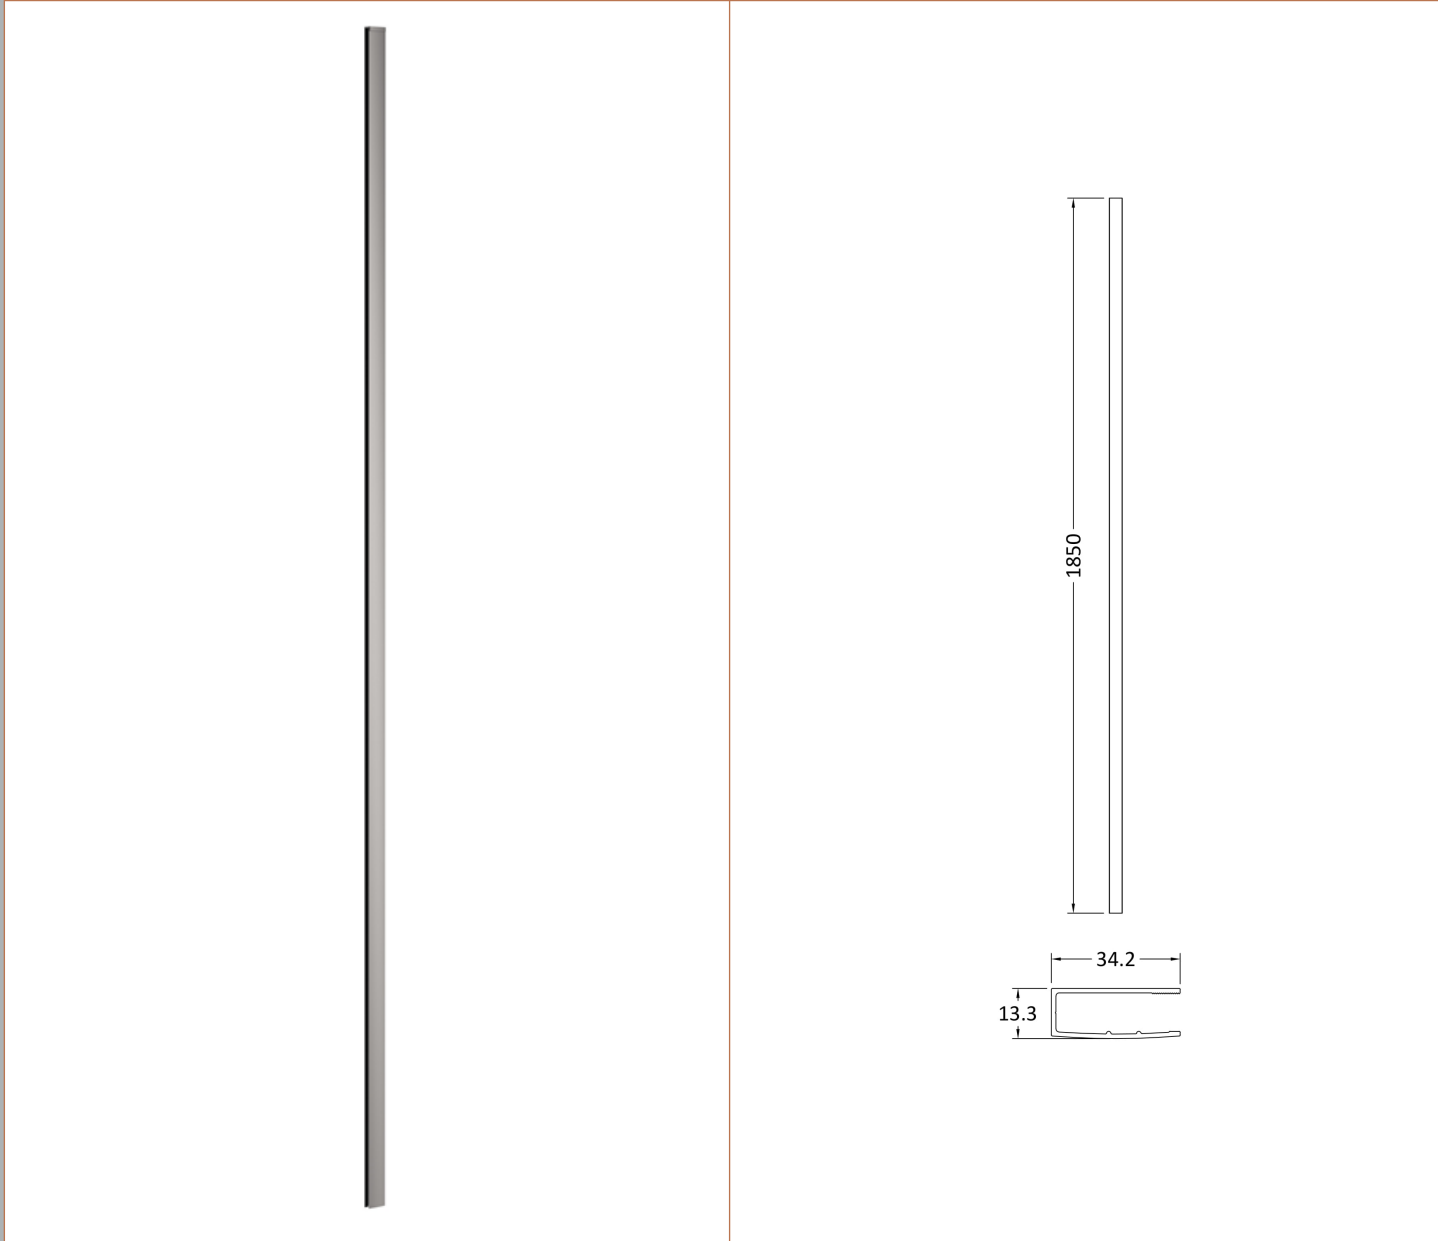

Sales Code: WRSCGM010

Description: Wetroom Screen 1000X1850x8mm Pw

Packaging Details

Barcode: 5056678485507

Sales Code: WRSC10

Description: Wetroom Screen 1000 X 1850 X 8mm

Product Dimensions

Height (mm):	1850
Width (mm):	1000
Depth (mm):	14
Nett Weight (kg):	42.5

Outer Box Dimensions (If Applicable)

Height (mm):	
Width (mm):	
Depth (mm):	
Length (mm):	
Gross Weight (kg):	
Barcode:	5055275819043

Product Details

Country of Origin:	China
Fitting Instruction:	No
CE & UKCA:	Yes
Profile Material:	Aluminium
Profile Finish:	Chrome
Adjustments (mm):	975mm - 993mm
Entry Width (mm):	N/A
Swing In Dim (mm):	N/A
Swing Out Dim (mm):	N/A
Radius (mm):	Not Applicable
Glass Thickness (mm):	8
Easy Fit:	No
Easy Clean:	No
Handle Style:	Not Applicable
Handle Material:	Not Applicable
Enclosure Design:	Frameless
Wheel Type:	Not Applicable
Support Bar Included:	Support Bar Included
Extras:	None

Sales Code: WRSF036

Description: 1850 Wetroom Wall Channel Pewter

Product Dimensions

Height (mm):	1850
Width (mm):	13
Depth (mm):	34
Nett Weight (kg):	0.6

Packaging Dimensions

Height (mm):	400
Width (mm):	50
Length (mm):	1860
Gross Weight (kg):	0.6

Product Details

Country of Origin:	China
Fitting Instruction:	No
CE & UKCA:	N/A
Profile Material:	Aluminium
Profile Finish:	Brushed Pewter
Adjustments (mm):	18mm
Entry Width (mm):	N/A
Swing In Dim (mm):	N/A
Swing Out Dim (mm):	N/A
Radius (mm):	Not Applicable
Glass Thickness (mm):	
Easy Fit:	Not Applicable
Easy Clean:	Not Applicable
Handle Style:	Not Applicable
Handle Material:	Not Applicable
Enclosure Design:	Not Applicable
Wheel Type:	Not Applicable
Support Bar Included:	Support Bar Not Included
Extras:	None