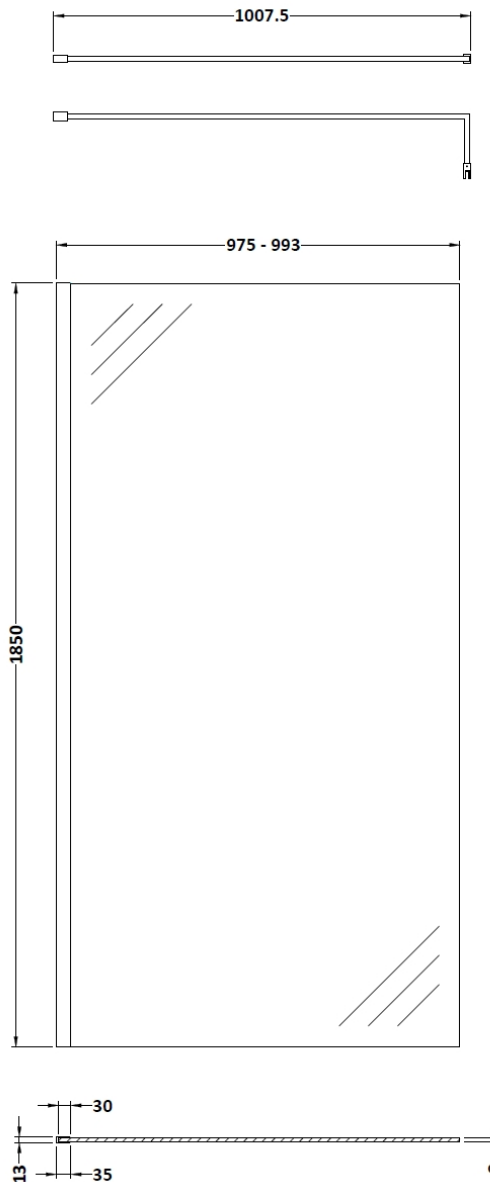

Sales Code: WRSCGM010

Description: Wetroom Screen 1000X1850x8mm Pw

Packaging Details

Barcode: 5056678485507

Sales Code: WRSC10

Description: Wetroom Screen 1000 X 1850 X 8mm

Product Dimensions

Height (mm):	1850
Width (mm):	1000
Depth (mm):	14
Nett Weight (kg):	42.5

Packaging Dimensions

Height (mm):	65
Width (mm):	1045
Length (mm):	1920
Gross Weight (kg):	42.5

Packaging Data

Box Colour:	Brown Cardboard Box - Printed
Box Qty:	1
Label Size:	100 x 50
Label Colour:	Not Applicable
Label Qty:	0

Outer Box Dimensions (If Applicable)

Height (mm):	
Width (mm):	
Depth (mm):	
Length (mm):	
Gross Weight (kg):	
Barcode:	5055275819043

Product Details

Country of Origin:	China
Fitting Instruction:	No
CE & UKCA:	Yes
Profile Material:	Aluminium
Profile Finish:	Chrome
Adjustments (mm):	975mm - 993mm
Entry Width (mm):	N/A
Swing In Dim (mm):	N/A
Swing Out Dim (mm):	N/A
Radius (mm):	Not Applicable
Glass Thickness (mm):	8
Easy Fit:	No
Easy Clean:	No
Handle Style:	Not Applicable
Handle Material:	Not Applicable
Enclosure Design:	Frameless
Wheel Type:	Not Applicable
Support Bar Included:	Support Bar Included
Extras:	None

Sales Code: WRSF036

Description: 1850 Wetroom Wall Channel Pewter

Product Dimensions

Height (mm):	1850
Width (mm):	13
Depth (mm):	34
Nett Weight (kg):	0.6

Packaging Dimensions

Height (mm):	400
Width (mm):	50
Length (mm):	1860
Gross Weight (kg):	0.6