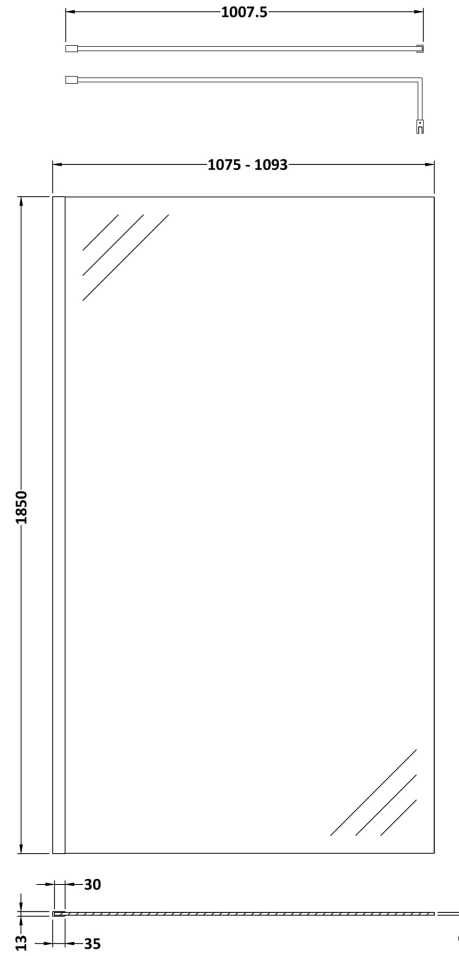

Sales Code: WRSCGM011

Description: Wetroom Screen 1100X1850x8mm Pw

Packaging Details

Barcode: 5056678485514

Sales Code: WRSC11

Description: Wetroom Screen 1100 X 1850 X 8mm

Product Dimensions

Height (mm):	1850
Width (mm):	1100
Depth (mm):	14
Nett Weight (kg):	46

Packaging Dimensions

Height (mm):	65
Width (mm):	1150
Length (mm):	1920
Gross Weight (kg):	46

Packaging Data

Box Colour:	Brown Cardboard Box - Printed
Box Qty:	1
Label Size:	100 x 50
Label Colour:	Not Applicable
Label Qty:	0

Outer Box Dimensions (If Applicable)

Height (mm):	
Width (mm):	
Depth (mm):	
Length (mm):	
Gross Weight (kg):	
Barcode:	5055275831748

Product Details

Country of Origin:	China
Fitting Instruction:	No
CE & UKCA:	Yes
Profile Material:	Aluminium
Profile Finish:	Chrome
Adjustments (mm):	1075mm-1093mm
Entry Width (mm):	N/A
Swing In Dim (mm):	N/A
Swing Out Dim (mm):	N/A
Radius (mm):	Not Applicable
Glass Thickness (mm):	8
Easy Fit:	No
Easy Clean:	No
Handle Style:	Not Applicable
Handle Material:	Not Applicable
Enclosure Design:	Frameless
Wheel Type:	Not Applicable
Support Bar Included:	Support Bar Included
Extras:	None

Sales Code: WRSF036

Description: 1850 Wetroom Wall Channel Pewter

Product Dimensions

Height (mm):	1850
Width (mm):	13
Depth (mm):	34
Nett Weight (kg):	0.6

Packaging Dimensions

Height (mm):	60
Width (mm):	185
Length (mm):	1860
Gross Weight (kg):	0.6