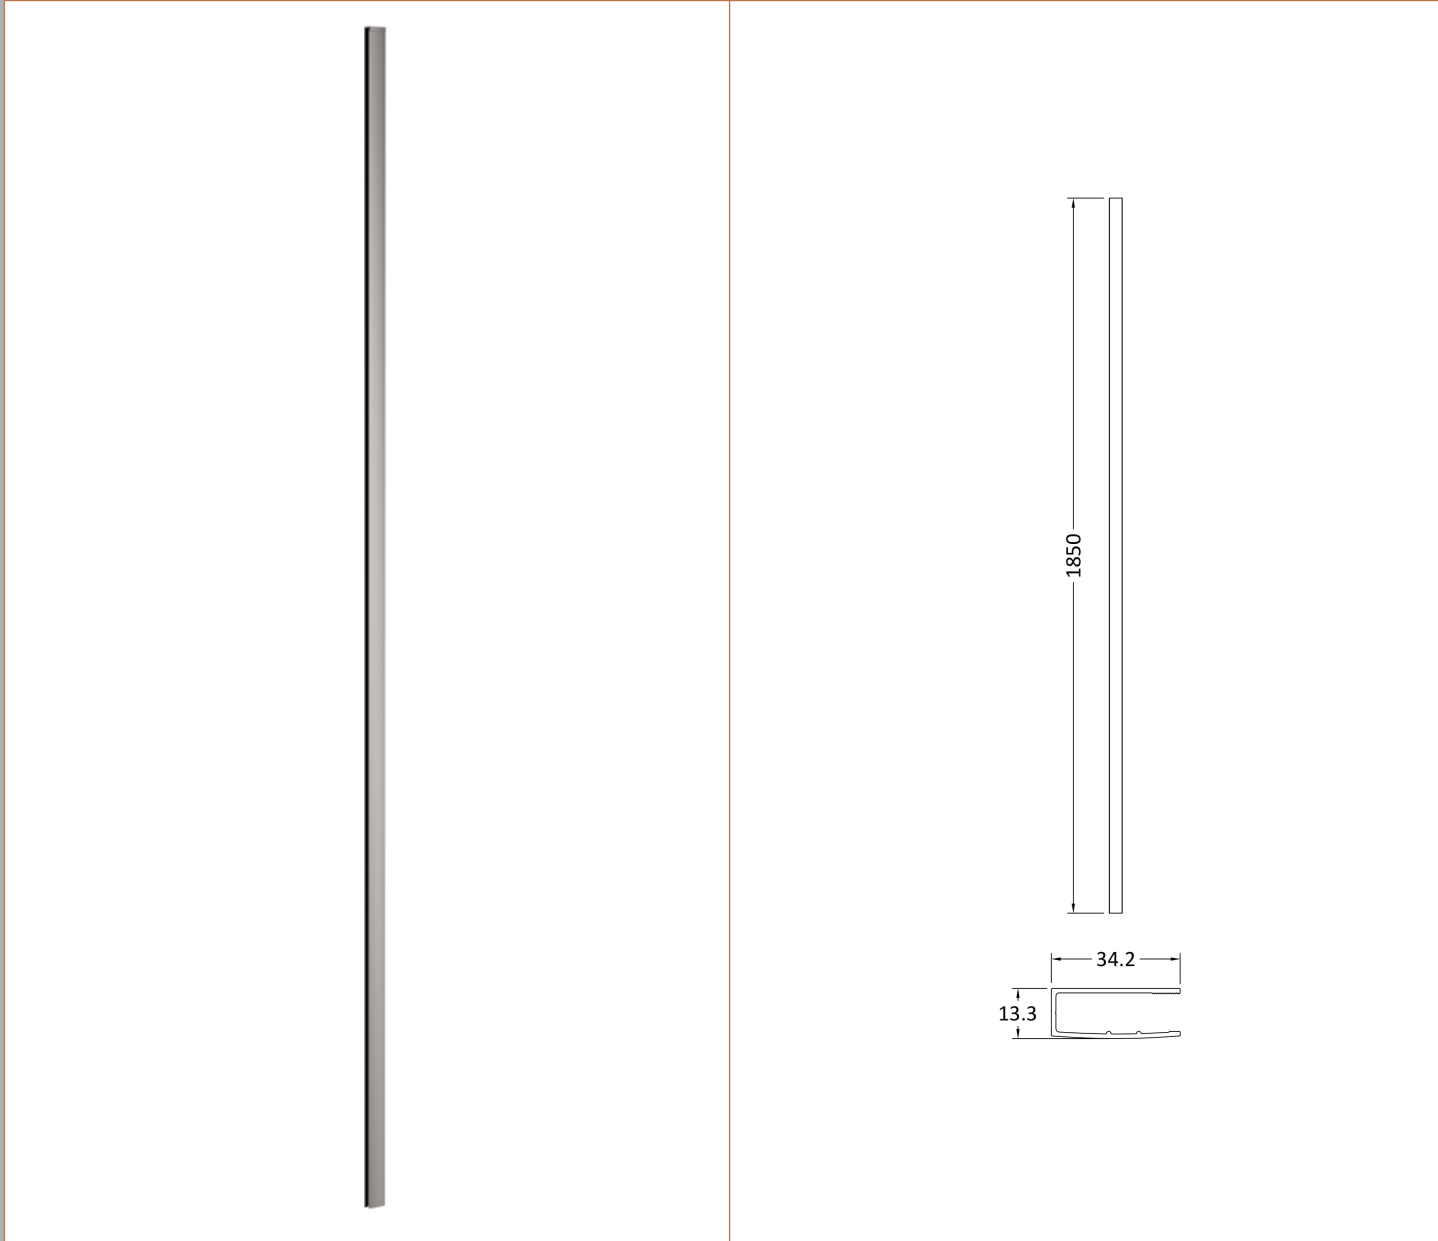

Sales Code: WRSCGM011

Description: Wetroom Screen 1100X1850x8mm Pw

Packaging Details

Barcode: 5056678485514

Sales Code: WRSC11

Description: Wetroom Screen 1100 X 1850 X 8mm

Product Dimensions

Height (mm):	1850
Width (mm):	1100
Depth (mm):	14
Nett Weight (kg):	46

Outer Box Dimensions (If Applicable)

Height (mm):	
Width (mm):	
Depth (mm):	
Length (mm):	
Gross Weight (kg):	
Barcode:	5055275831748

Product Details

Country of Origin:	China
Fitting Instruction:	No
CE & UKCA:	Yes
Profile Material:	Aluminium
Profile Finish:	Chrome
Adjustments (mm):	1075mm-1093mm
Entry Width (mm):	N/A
Swing In Dim (mm):	N/A
Swing Out Dim (mm):	N/A
Radius (mm):	Not Applicable
Glass Thickness (mm):	8
Easy Fit:	No
Easy Clean:	No
Handle Style:	Not Applicable
Handle Material:	Not Applicable
Enclosure Design:	Frameless
Wheel Type:	Not Applicable
Support Bar Included:	Support Bar Included
Extras:	None

Sales Code: WRSF036

Description: 1850 Wetroom Wall Channel Pewter

Product Dimensions

Height (mm):	1850
Width (mm):	13
Depth (mm):	34
Nett Weight (kg):	0.6

Packaging Dimensions

Height (mm):	60
Width (mm):	185
Length (mm):	1860
Gross Weight (kg):	0.6

Product Details

Country of Origin:	China
Fitting Instruction:	No
CE & UKCA:	N/A
Profile Material:	Aluminium
Profile Finish:	Brushed Pewter
Adjustments (mm):	18mm
Entry Width (mm):	N/A
Swing In Dim (mm):	N/A
Swing Out Dim (mm):	N/A
Radius (mm):	Not Applicable
Glass Thickness (mm):	
Easy Fit:	Not Applicable
Easy Clean:	Not Applicable
Handle Style:	Not Applicable
Handle Material:	Not Applicable
Enclosure Design:	Not Applicable
Wheel Type:	Not Applicable
Support Bar Included:	Support Bar Not Included
Extras:	None