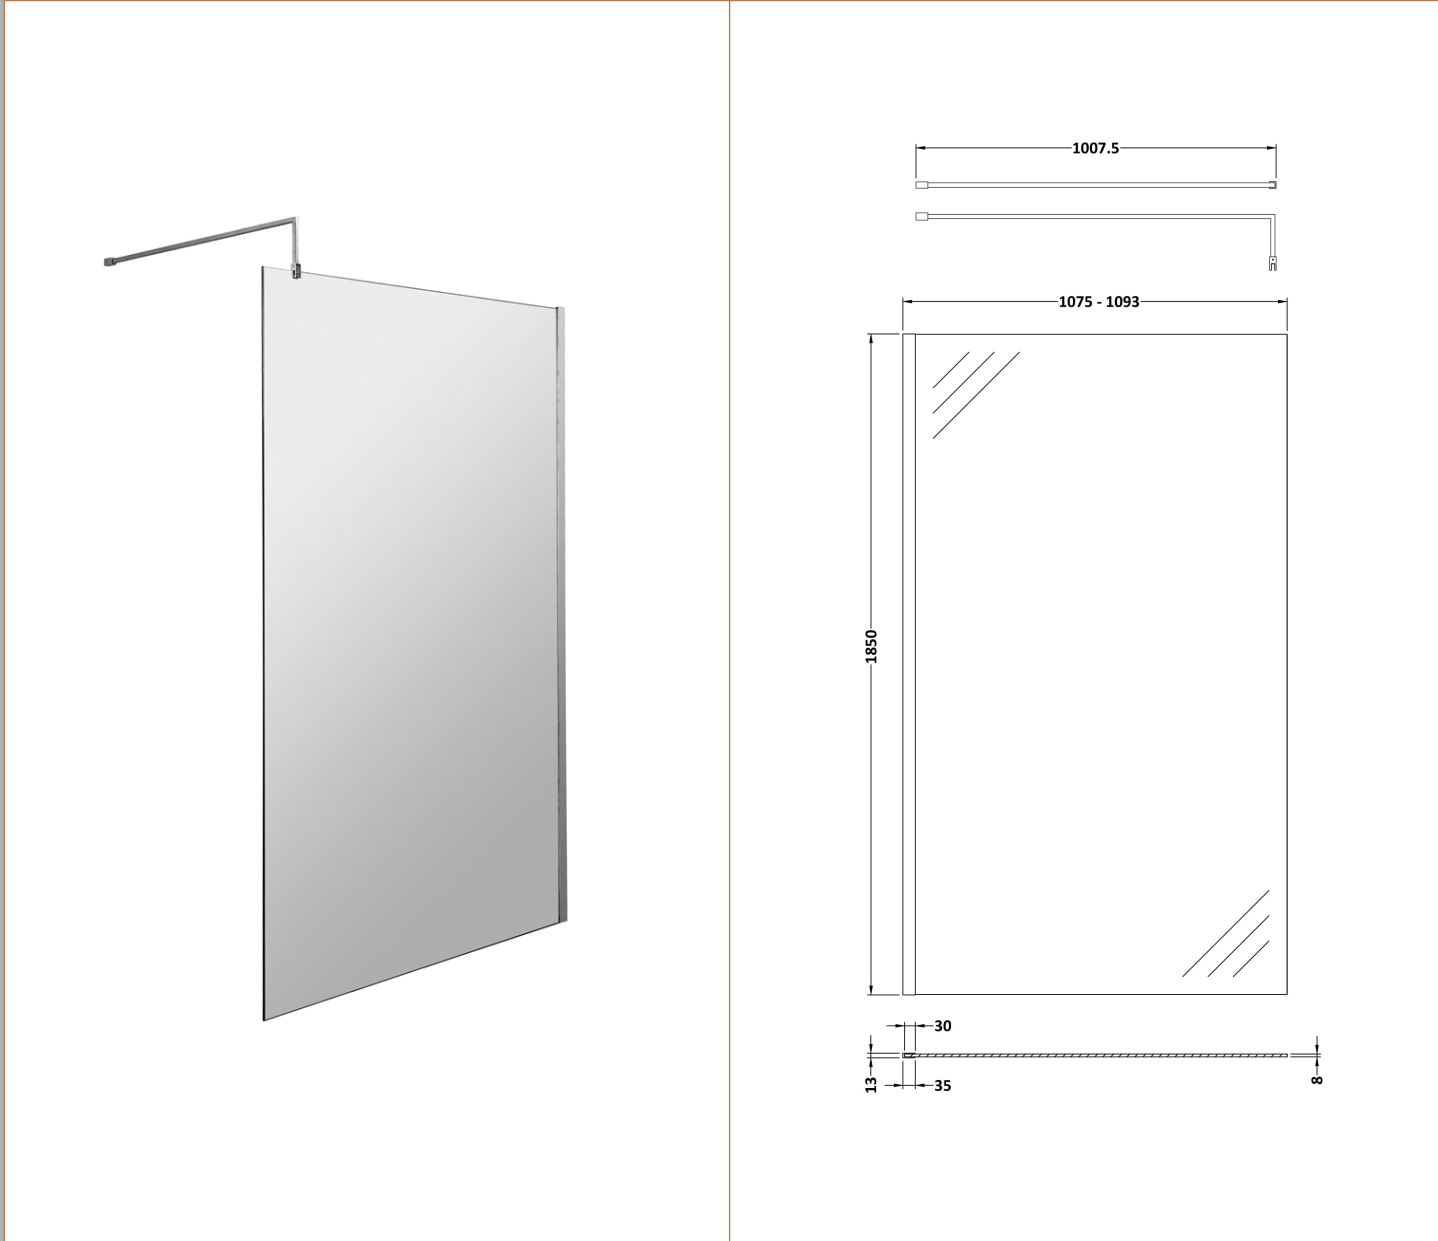

Sales Code: WRSCGM011

Description: Wetroom Screen 1100X1850x8mm Pw

Packaging Details

Barcode: 5056678485514

Sales Code: WRSC11

Description: Wetroom Screen 1100 X 1850 X 8mm

Product Dimensions

Height (mm):	1850
Width (mm):	1100
Depth (mm):	14
Nett Weight (kg):	46

Packaging Dimensions

Height (mm):	65
Width (mm):	1150
Length (mm):	1920
Gross Weight (kg):	46

Packaging Data

Box Colour:	Brown Cardboard Box - Printed
Box Qty:	1
Label Size:	100 x 50
Label Colour:	Not Applicable
Label Qty:	0

Outer Box Dimensions (If Applicable)

Height (mm):	
Width (mm):	
Depth (mm):	
Length (mm):	
Gross Weight (kg):	
Barcode:	5055275831748

Product Details

Country of Origin:	China
Fitting Instruction:	No
CE & UKCA:	Yes
Profile Material:	Aluminium
Profile Finish:	Chrome
Adjustments (mm):	1075mm-1093mm
Entry Width (mm):	N/A
Swing In Dim (mm):	N/A
Swing Out Dim (mm):	N/A
Radius (mm):	Not Applicable
Glass Thickness (mm):	8
Easy Fit:	No
Easy Clean:	No
Handle Style:	Not Applicable
Handle Material:	Not Applicable
Enclosure Design:	Frameless
Wheel Type:	Not Applicable
Support Bar Included:	Support Bar Included
Extras:	None

Sales Code: WRSF036

Description: 1850 Wetroom Wall Channel Pewter

Product Dimensions

Height (mm):	1850
Width (mm):	13
Depth (mm):	34
Nett Weight (kg):	0.6

Packaging Dimensions

Height (mm):	60
Width (mm):	185
Length (mm):	1860
Gross Weight (kg):	0.6