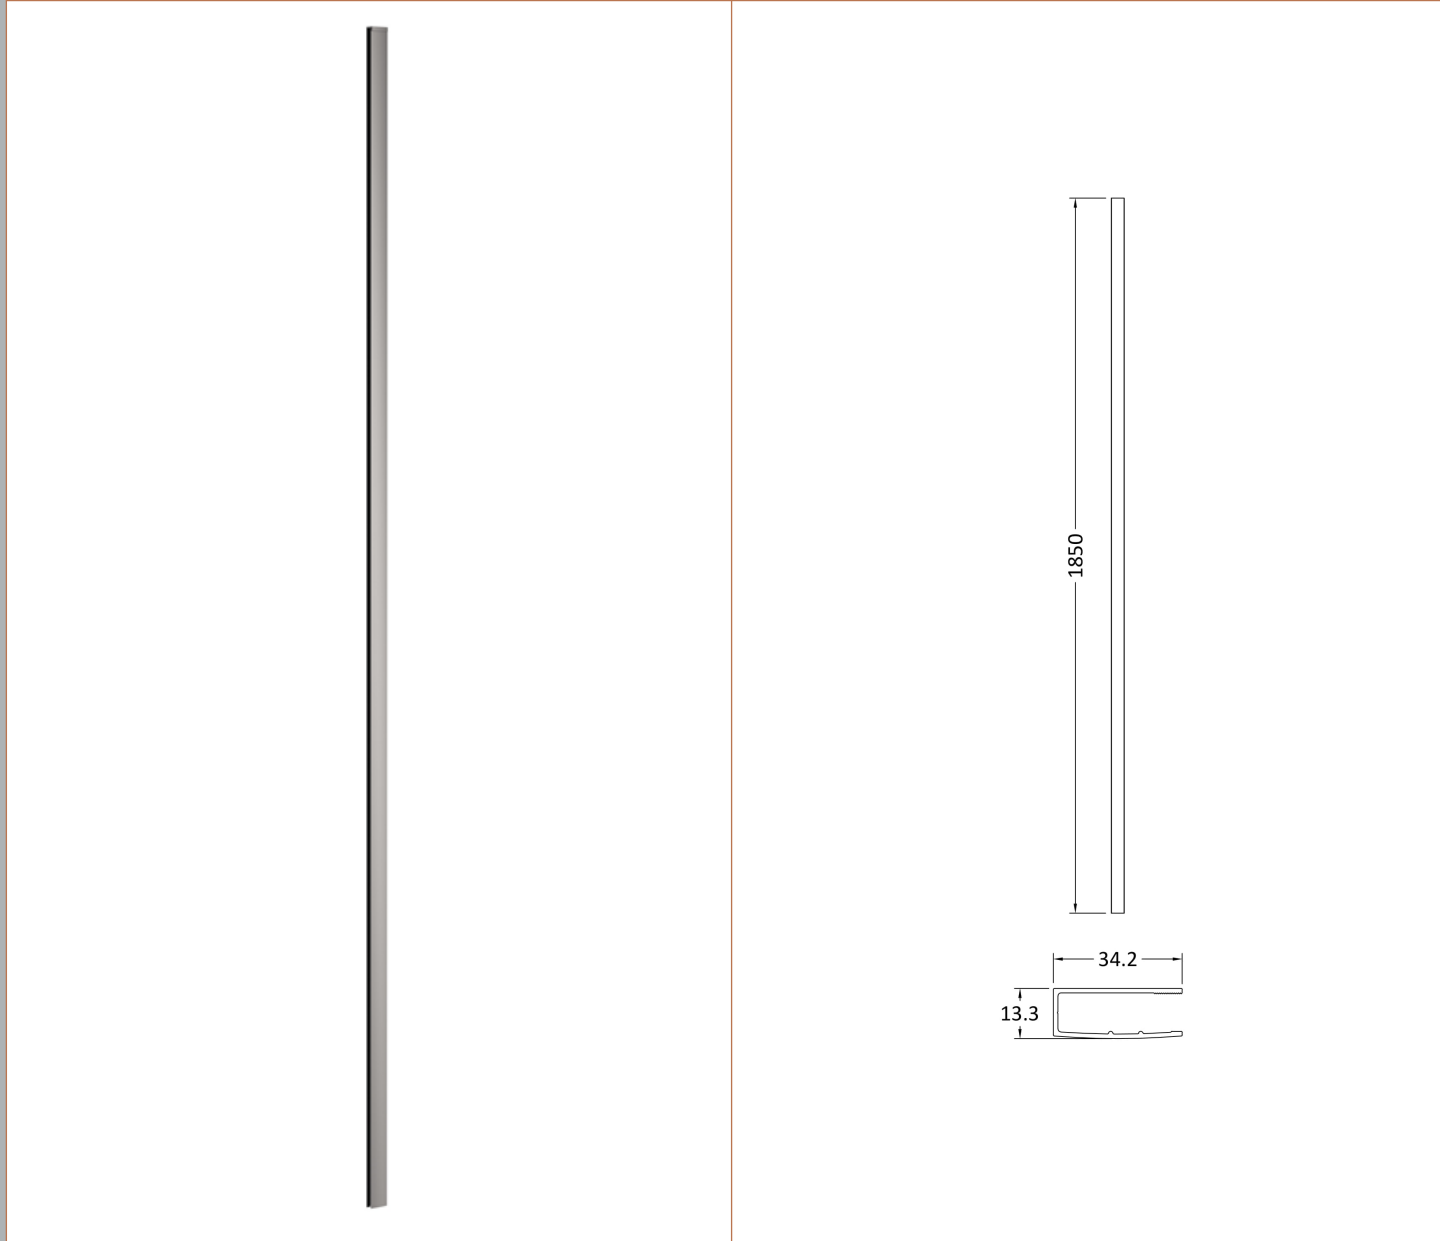

Packaging Dimensions

Height (mm):	65
Width (mm):	1450
Length (mm):	1920
Gross Weight (kg):	59.5

Packaging Data

Box Colour:	Brown Cardboard Box - Printed
Box Qty:	1
Label Size:	100 x 50
Label Colour:	Not Applicable
Label Qty:	0

Outer Box Dimensions (If Applicable)

Height (mm):	
Width (mm):	
Depth (mm):	
Length (mm):	
Gross Weight (kg):	
Barcode:	5055275819067

Product Details

Country of Origin:	China
Fitting Instruction:	No
CE & UKCA:	Yes
Profile Material:	Aluminium
Profile Finish:	Chrome
Adjustments (mm):	1375mm - 1393mm
Entry Width (mm):	N/A
Swing In Dim (mm):	N/A
Swing Out Dim (mm):	N/A
Radius (mm):	Not Applicable
Glass Thickness (mm):	8
Easy Fit:	No
Easy Clean:	No
Handle Style:	Not Applicable
Handle Material:	Not Applicable
Enclosure Design:	Frameless
Wheel Type:	Not Applicable
Support Bar Included:	Support Bar Included
Extras:	None

Sales Code: WRSF036

Description: 1850 Wetroom Wall Channel Pewter

Product Dimensions

Height (mm):	1850
Width (mm):	13
Depth (mm):	34
Nett Weight (kg):	0.6

Packaging Dimensions

Height (mm):	60
Width (mm):	185
Length (mm):	1860
Gross Weight (kg):	0.6

Product Details

Country of Origin:	China
Fitting Instruction:	No
CE & UKCA:	N/A
Profile Material:	Aluminium
Profile Finish:	Brushed Pewter
Adjustments (mm):	18mm
Entry Width (mm):	N/A
Swing In Dim (mm):	N/A
Swing Out Dim (mm):	N/A
Radius (mm):	Not Applicable
Glass Thickness (mm):	
Easy Fit:	Not Applicable
Easy Clean:	Not Applicable
Handle Style:	Not Applicable
Handle Material:	Not Applicable
Enclosure Design:	Not Applicable
Wheel Type:	Not Applicable
Support Bar Included:	Support Bar Not Included
Extras:	None