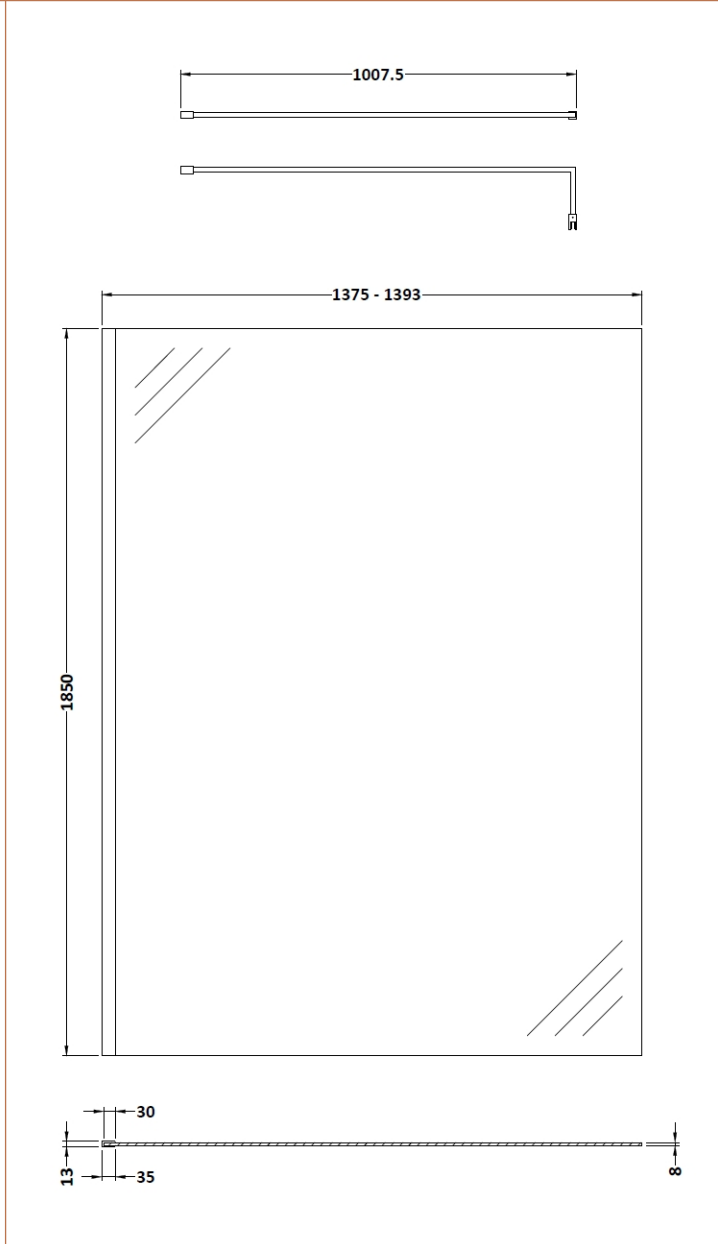

Sales Code: WRSCGM014

Description: Wetroom Screen 1400X1850x8mm Pw

Packaging Details

Barcode: 5056678485538

Sales Code: WRSC14

Description: Wetroom Screen 1400 X 1850 X 8mm

Product Dimensions

Height (mm):	1850
Width (mm):	1400
Depth (mm):	14
Nett Weight (kg):	59.5

Packaging Dimensions

Height (mm):	65
Width (mm):	1450
Length (mm):	1920
Gross Weight (kg):	59.5

Packaging Data

Box Colour:	Brown Cardboard Box - Printed
Box Qty:	1
Label Size:	100 x 50
Label Colour:	Not Applicable
Label Qty:	0

Outer Box Dimensions (If Applicable)

Height (mm):	
Width (mm):	
Depth (mm):	
Length (mm):	
Gross Weight (kg):	
Barcode:	5055275819067

Product Details

Country of Origin:	China
Fitting Instruction:	No
CE & UKCA:	Yes
Profile Material:	Aluminium
Profile Finish:	Chrome
Adjustments (mm):	1375mm - 1393mm
Entry Width (mm):	N/A
Swing In Dim (mm):	N/A
Swing Out Dim (mm):	N/A
Radius (mm):	Not Applicable
Glass Thickness (mm):	8
Easy Fit:	No
Easy Clean:	No
Handle Style:	Not Applicable
Handle Material:	Not Applicable
Enclosure Design:	Frameless
Wheel Type:	Not Applicable
Support Bar Included:	Support Bar Included
Extras:	None

Sales Code: WRSF036

Description: 1850 Wetroom Wall Channel Pewter

Product Dimensions

Height (mm):	1850
Width (mm):	13
Depth (mm):	34
Nett Weight (kg):	0.6

Packaging Dimensions

Height (mm):	60
Width (mm):	185
Length (mm):	1860
Gross Weight (kg):	0.6