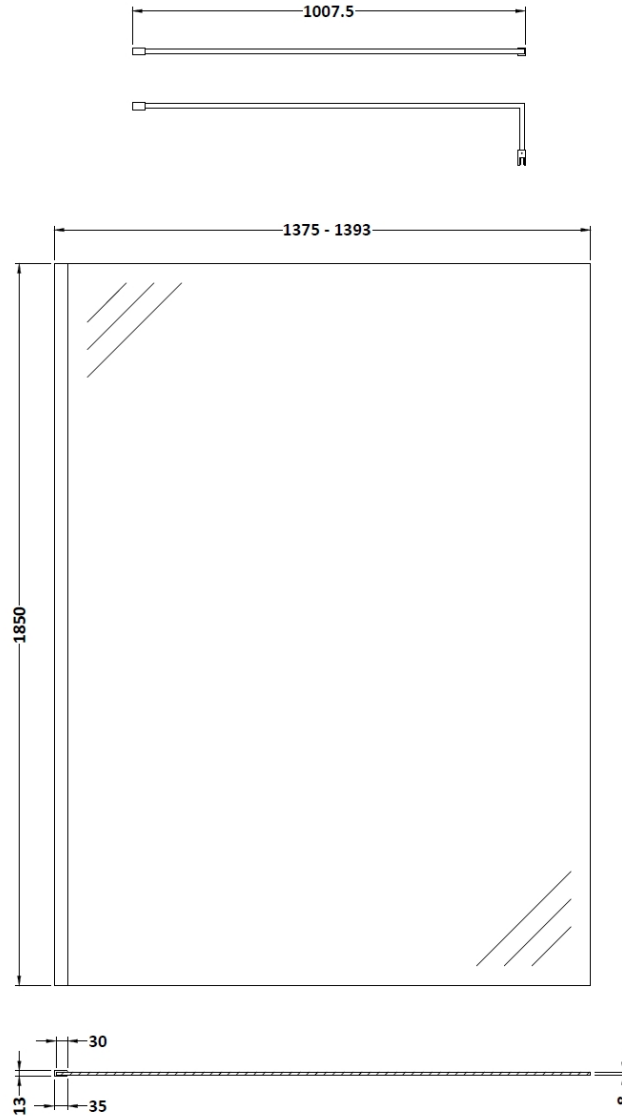

Sales Code: WRSCGM014

Description: Wetroom Screen 1400X1850x8mm Pw

Packaging Details

Barcode: 5056678485538

Sales Code: WRSC14

Description: Wetroom Screen 1400 X 1850 X 8mm

Product Dimensions

Height (mm):	1850
Width (mm):	1400
Depth (mm):	14
Nett Weight (kg):	59.5

Packaging Dimensions

Height (mm):	65
Width (mm):	1450
Length (mm):	1920
Gross Weight (kg):	59.5

Packaging Data

Box Colour:	Brown Cardboard Box - Printed
Box Qty:	1
Label Size:	100 x 50
Label Colour:	Not Applicable
Label Qty:	0

Outer Box Dimensions (If Applicable)

Height (mm):	
Width (mm):	
Depth (mm):	
Length (mm):	
Gross Weight (kg):	
Barcode:	5055275819067

Product Details

Country of Origin:	China
Fitting Instruction:	No
CE & UKCA:	Yes
Profile Material:	Aluminium
Profile Finish:	Chrome
Adjustments (mm):	1375mm - 1393mm
Entry Width (mm):	N/A
Swing In Dim (mm):	N/A
Swing Out Dim (mm):	N/A
Radius (mm):	Not Applicable
Glass Thickness (mm):	8
Easy Fit:	No
Easy Clean:	No
Handle Style:	Not Applicable
Handle Material:	Not Applicable
Enclosure Design:	Frameless
Wheel Type:	Not Applicable
Support Bar Included:	Support Bar Included
Extras:	None

Sales Code: WRSF036

Description: 1850 Wetroom Wall Channel Pewter

Product Dimensions

Height (mm):	1850
Width (mm):	13
Depth (mm):	34
Nett Weight (kg):	0.6

Packaging Dimensions

Height (mm):	60
Width (mm):	185
Length (mm):	1860
Gross Weight (kg):	0.6