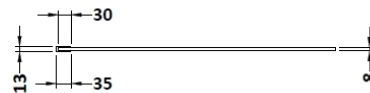

### Product Dimensions

Height (mm):	1850
Width (mm):	700
Depth (mm):	14
Nett Weight (kg):	29.5