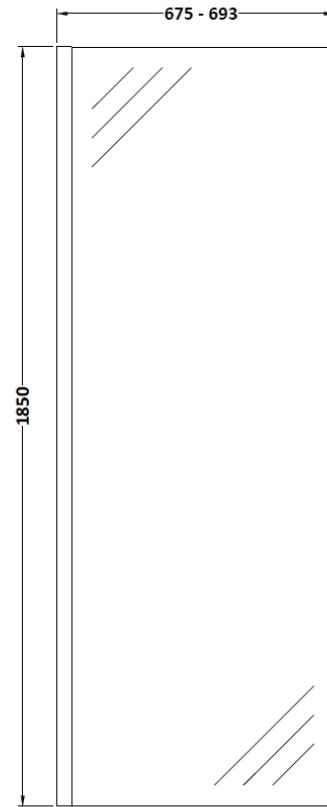

Sales Code: WRSCGM070

Description: Wetroom Screen 700X1850x8mm Pw

### Product Dimensions

Height (mm):	1850
Width (mm):	700
Depth (mm):	14
Nett Weight (kg):	29.5

### Packaging Dimensions

Height (mm):	65
Width (mm):	750
Length (mm):	1920
Gross Weight (kg):	29.5

### Product Dimensions

Height (mm):	18
Width (mm):	161
Depth (mm):	1008
Nett Weight (kg):	0.67