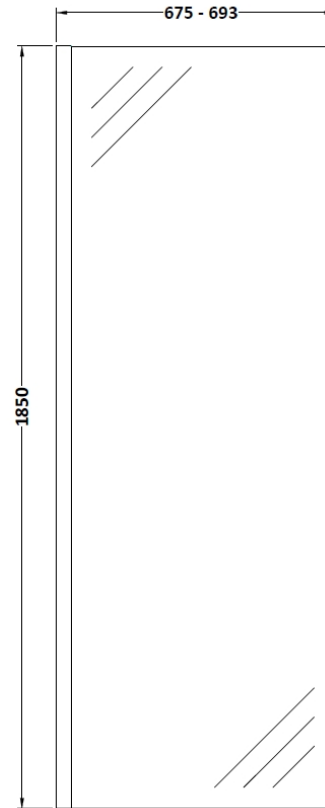

Sales Code: WRSCGM070

Description: Wetroom Screen 700X1850x8mm Pw

### Product Dimensions

Height (mm):	1850
Width (mm):	700
Depth (mm):	14
Nett Weight (kg):	29.5

### Packaging Dimensions

Height (mm):	65
Width (mm):	750
Length (mm):	1920
Gross Weight (kg):	29.5

### Outer Box Dimensions (If Applicable)

Height (mm):	
Width (mm):	
Depth (mm):	
Length (mm):	
Gross Weight (kg):	
Barcode:	5055275819005