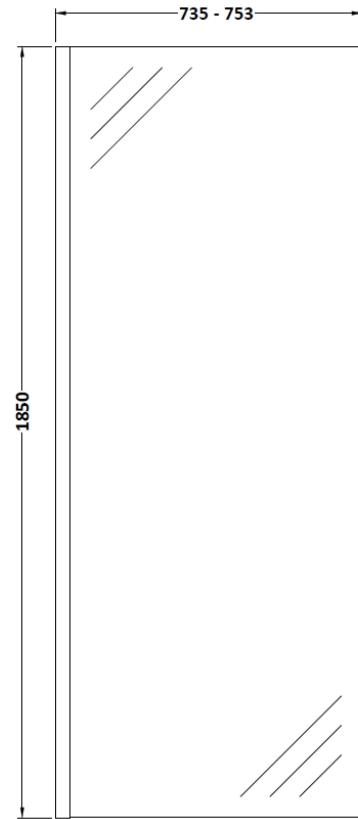

Sales Code: WRSCGM076

Description: Wetroom Screen 760X1850x8mm Pw

### Product Dimensions

Height (mm):	1850
Width (mm):	760
Depth (mm):	14
Nett Weight (kg):	32.5

### Packaging Dimensions

Height (mm):	65
Width (mm):	810
Length (mm):	1920
Gross Weight (kg):	32.5

### Product Dimensions

Height (mm):	18
Width (mm):	161
Depth (mm):	1008
Nett Weight (kg):	0.67