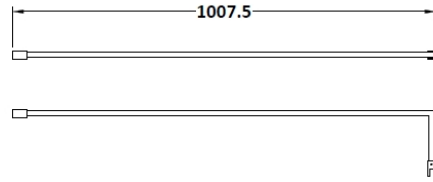

### Product Dimensions

Height (mm):	1850
Width (mm):	760
Depth (mm):	14
Nett Weight (kg):	32.5

### Packaging Dimensions

Height (mm):	65
Width (mm):	810
Length (mm):	1920
Gross Weight (kg):	32.5

### Outer Box Dimensions (If Applicable)

Height (mm):	
Width (mm):	
Depth (mm):	
Length (mm):	
Gross Weight (kg):	
Barcode:	5055275819012

### Product Dimensions

Height (mm):	18
Width (mm):	161
Depth (mm):	1008
Nett Weight (kg):	0.67