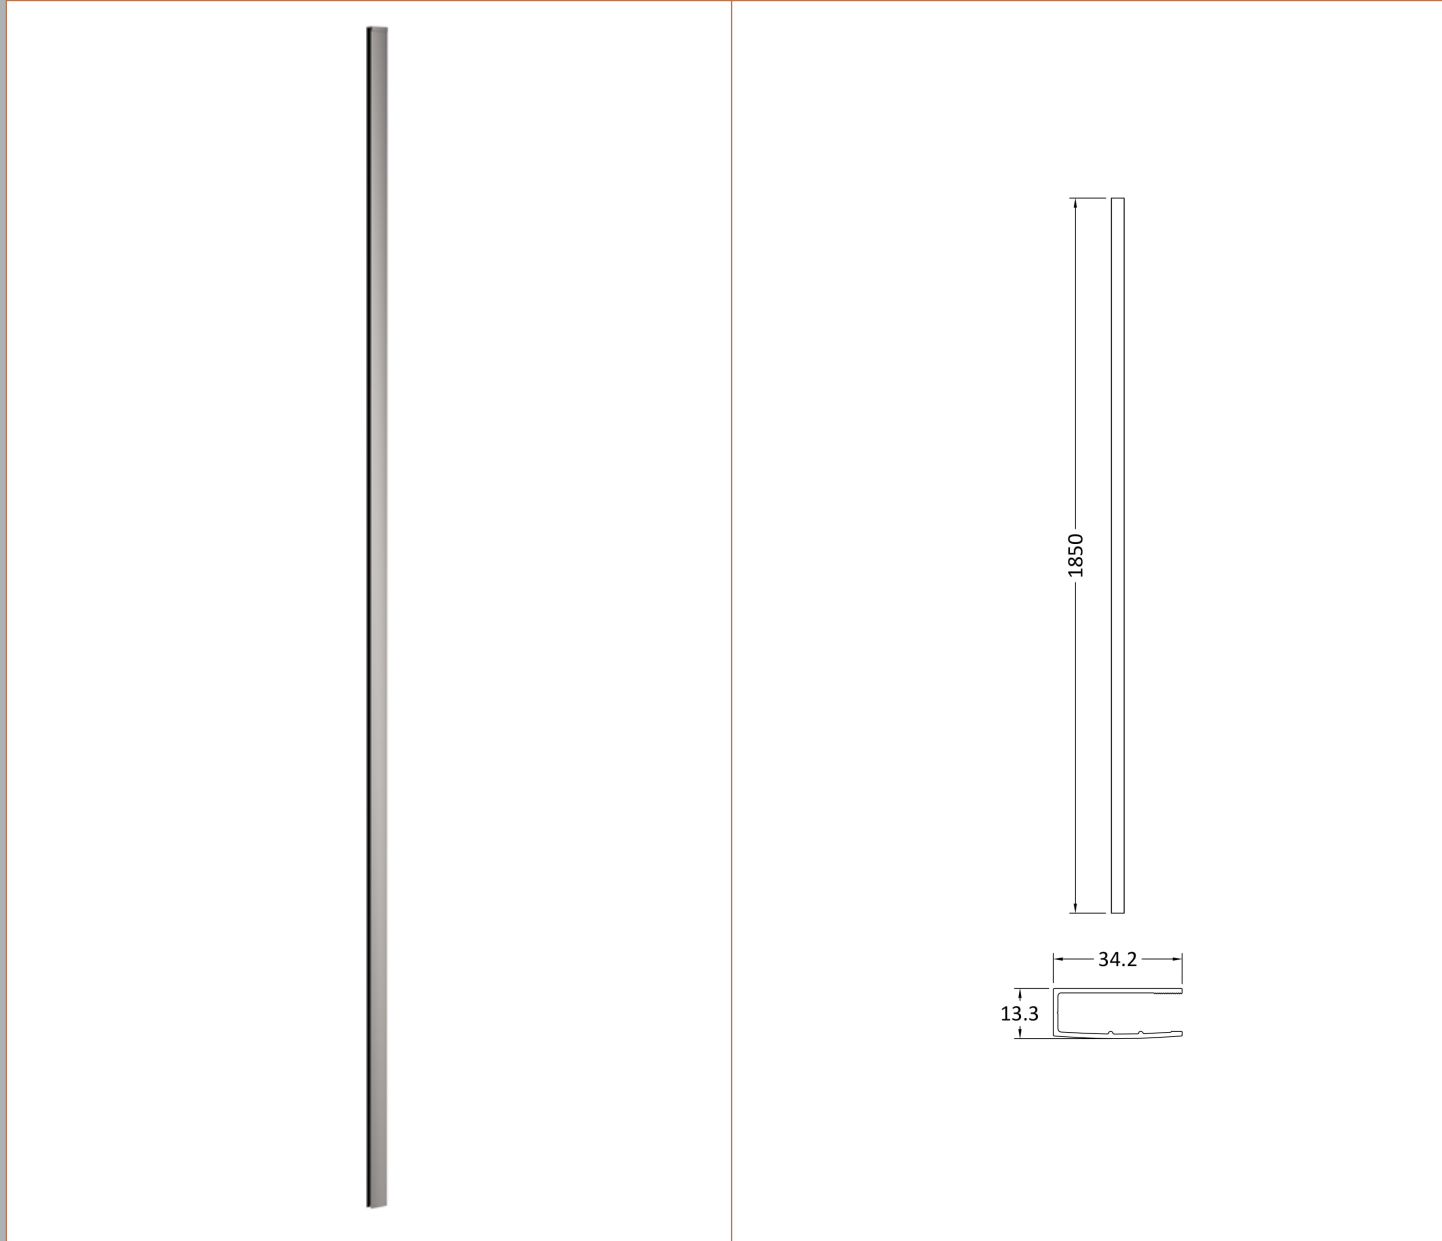

Sales Code: WRSF036

Description: 1850 Wetroom Wall Channel Pewter

Product Dimensions

Height (mm):	1850
Width (mm):	13
Depth (mm):	34
Nett Weight (kg):	0.6

Packaging Dimensions

Height (mm):	60
Width (mm):	185
Length (mm):	1860
Gross Weight (kg):	0.6

Packaging Data

Box Colour:	Brown Cardboard Box - Printed
Box Qty:	1
Label Size:	100 x 50
Label Colour:	White Label
Label Qty:	1

Outer Box Dimensions (If Applicable)

Height (mm):	
Width (mm):	
Depth (mm):	
Length (mm):	
Gross Weight (kg):	
Barcode:	5056678433768

Product Details

Country of Origin:	China
Fitting Instruction:	No
CE & UKCA:	N/A
Profile Material:	Aluminium
Profile Finish:	Brushed Pewter
Adjustments (mm):	18mm
Entry Width (mm):	N/A
Swing In Dim (mm):	N/A
Swing Out Dim (mm):	N/A
Radius (mm):	Not Applicable
Glass Thickness (mm):	
Easy Fit:	Not Applicable
Easy Clean:	Not Applicable
Handle Style:	Not Applicable
Handle Material:	Not Applicable
Enclosure Design:	Not Applicable
Wheel Type:	Not Applicable
Support Bar Included:	Support Bar Not Included
Extras:	None