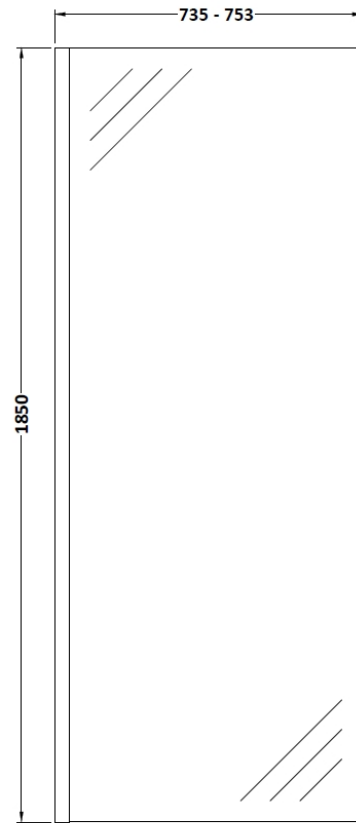

Sales Code: WRSCGM076

Description: Wetroom Screen 760X1850x8mm Pw

### Product Dimensions

Height (mm):	1850
Width (mm):	760
Depth (mm):	14
Nett Weight (kg):	32.5

### Packaging Dimensions

Height (mm):	65
Width (mm):	810
Length (mm):	1920
Gross Weight (kg):	32.5

### Product Dimensions

Height (mm):	18
Width (mm):	161
Depth (mm):	1008
Nett Weight (kg):	0.67