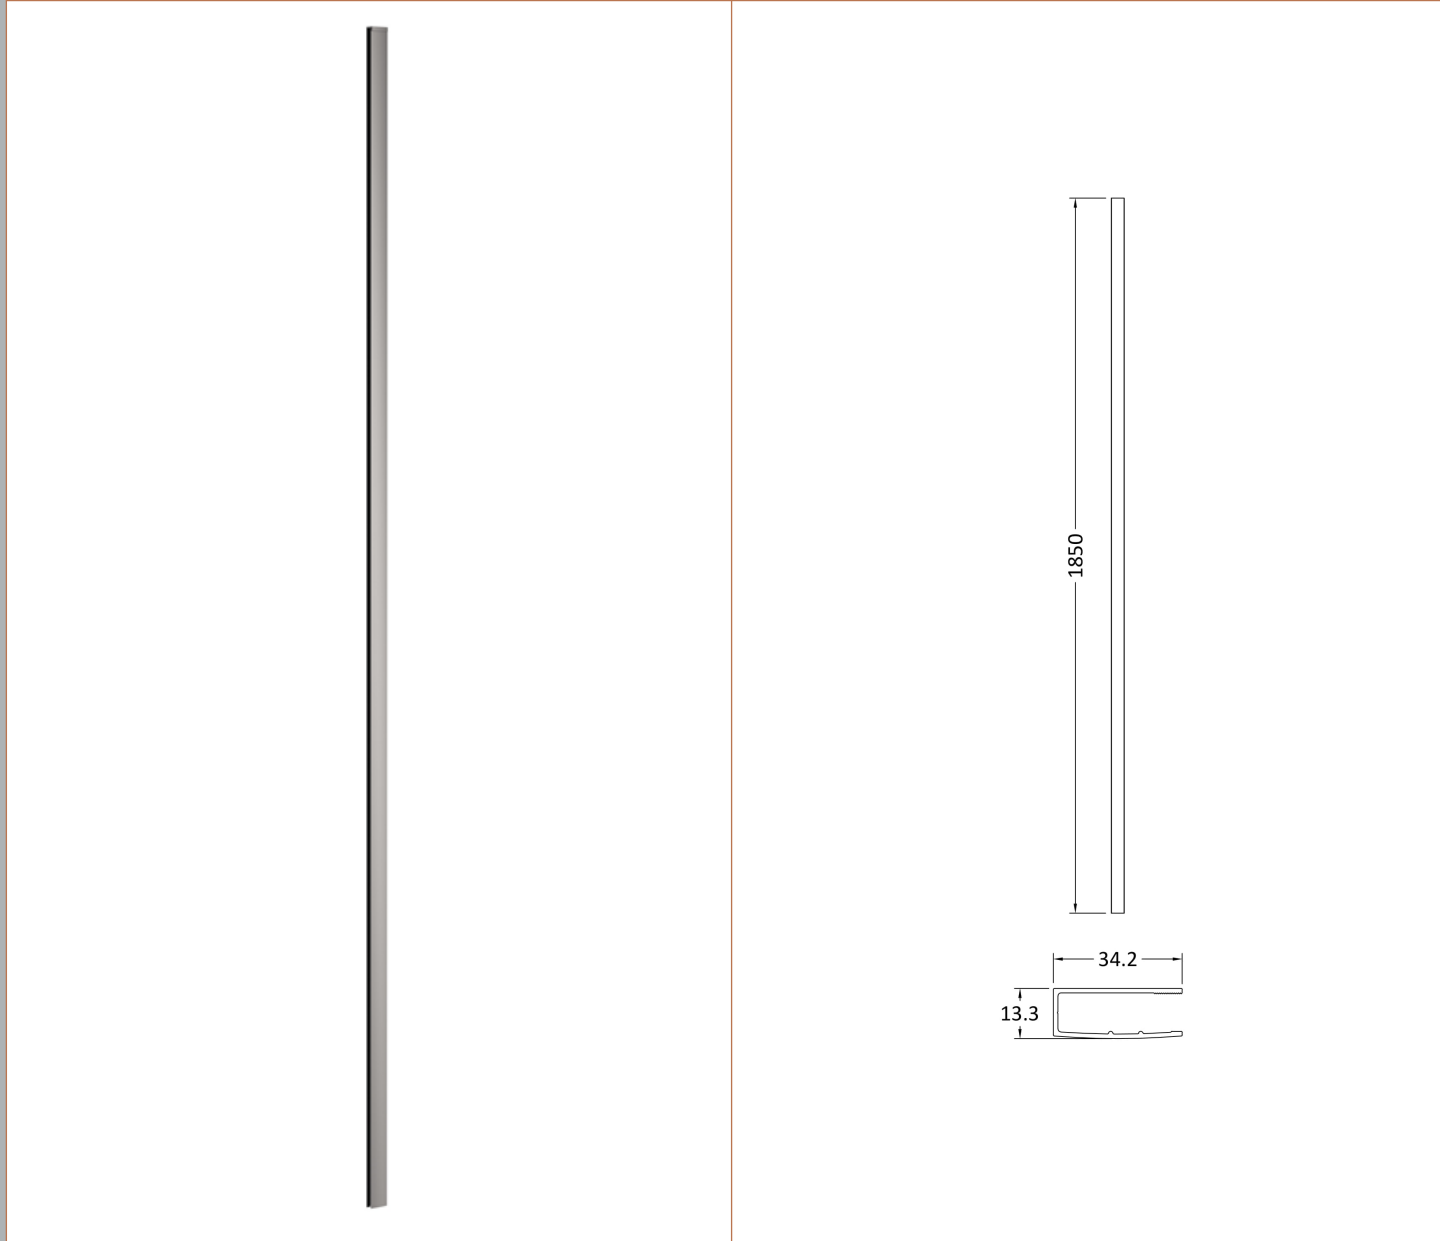

Sales Code: WRSCGM080

Description: Wetroom Screen 800X1850x8mm Pw

Packaging Details

Barcode: 5056678485484

Sales Code: WRSC080

Description: Wetroom Screen 800 X 1850 X 8mm

Product Dimensions

Height (mm):	1850
Width (mm):	800
Depth (mm):	14
Nett Weight (kg):	34

Outer Box Dimensions (If Applicable)

Height (mm):	
Width (mm):	
Depth (mm):	
Length (mm):	
Gross Weight (kg):	
Barcode:	5055275819029

Product Details

Country of Origin:	China
Fitting Instruction:	No
CE & UKCA:	Yes
Profile Material:	Aluminium
Profile Finish:	Chrome
Adjustments (mm):	775mm - 793mm
Entry Width (mm):	N/A
Swing In Dim (mm):	N/A
Swing Out Dim (mm):	N/A
Radius (mm):	Not Applicable
Glass Thickness (mm):	8
Easy Fit:	No
Easy Clean:	No
Handle Style:	Not Applicable
Handle Material:	Not Applicable
Enclosure Design:	Frameless
Wheel Type:	Not Applicable
Support Bar Included:	Support Bar Included
Extras:	None

Sales Code: WRSF036

Description: 1850 Wetroom Wall Channel Pewter

Product Dimensions

Height (mm):	1850
Width (mm):	13
Depth (mm):	34
Nett Weight (kg):	0.6

Packaging Dimensions

Height (mm):	60
Width (mm):	185
Length (mm):	1860
Gross Weight (kg):	0.6

Product Details

Country of Origin:	China
Fitting Instruction:	No
CE & UKCA:	N/A
Profile Material:	Aluminium
Profile Finish:	Brushed Pewter
Adjustments (mm):	18mm
Entry Width (mm):	N/A
Swing In Dim (mm):	N/A
Swing Out Dim (mm):	N/A
Radius (mm):	Not Applicable
Glass Thickness (mm):	
Easy Fit:	Not Applicable
Easy Clean:	Not Applicable
Handle Style:	Not Applicable
Handle Material:	Not Applicable
Enclosure Design:	Not Applicable
Wheel Type:	Not Applicable
Support Bar Included:	Support Bar Not Included
Extras:	None