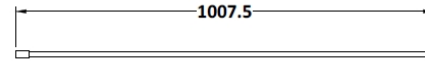

Sales Code: WRSCGM080

Description: Wetroom Screen 800X1850x8mm Pw

Packaging Details

Barcode: 5056678485484

Sales Code: WRSC080

Description: Wetroom Screen 800 X 1850 X 8mm

Product Dimensions

Height (mm):	1850
Width (mm):	800
Depth (mm):	14
Nett Weight (kg):	34

Packaging Dimensions

Height (mm):	65
Width (mm):	850
Length (mm):	1920
Gross Weight (kg):	34

Packaging Data

Box Colour:	Brown Cardboard Box - Printed
Box Qty:	1
Label Size:	100 x 50
Label Colour:	Not Applicable
Label Qty:	0

Outer Box Dimensions (If Applicable)

Height (mm):	
Width (mm):	
Depth (mm):	
Length (mm):	
Gross Weight (kg):	
Barcode:	5055275819029

Product Details

Country of Origin:	China
Fitting Instruction:	No
CE & UKCA:	Yes
Profile Material:	Aluminium
Profile Finish:	Chrome
Adjustments (mm):	775mm - 793mm
Entry Width (mm):	N/A
Swing In Dim (mm):	N/A
Swing Out Dim (mm):	N/A
Radius (mm):	Not Applicable
Glass Thickness (mm):	8
Easy Fit:	No
Easy Clean:	No
Handle Style:	Not Applicable
Handle Material:	Not Applicable
Enclosure Design:	Frameless
Wheel Type:	Not Applicable
Support Bar Included:	Support Bar Included
Extras:	None

Sales Code: WRSF036

Description: 1850 Wetroom Wall Channel Pewter

Product Dimensions

Height (mm):	1850
Width (mm):	13
Depth (mm):	34
Nett Weight (kg):	0.6

Packaging Dimensions

Height (mm):	60
Width (mm):	185
Length (mm):	1860
Gross Weight (kg):	0.6