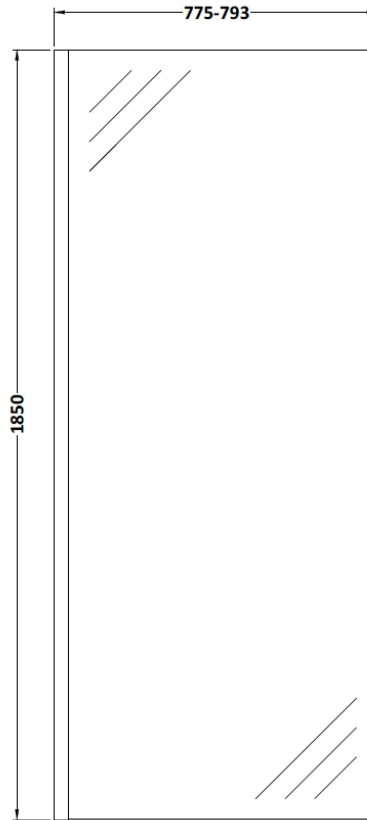

Sales Code: WRSCGM080

Description: Wetroom Screen 800X1850x8mm Pw

Packaging Details

Barcode: 5056678485484

Sales Code: WRSC080

Description: Wetroom Screen 800 X 1850 X 8mm

Product Dimensions

Height (mm):	1850
Width (mm):	800
Depth (mm):	14
Nett Weight (kg):	34

Packaging Dimensions

Height (mm):	65
Width (mm):	850
Length (mm):	1920
Gross Weight (kg):	34

Packaging Data

Box Colour:	Brown Cardboard Box - Printed
Box Qty:	1
Label Size:	100 x 50
Label Colour:	Not Applicable
Label Qty:	0

Outer Box Dimensions (If Applicable)

Height (mm):	
Width (mm):	
Depth (mm):	
Length (mm):	
Gross Weight (kg):	
Barcode:	5055275819029

Product Details

Country of Origin:	China
Fitting Instruction:	No
CE & UKCA:	Yes
Profile Material:	Aluminium
Profile Finish:	Chrome
Adjustments (mm):	775mm - 793mm
Entry Width (mm):	N/A
Swing In Dim (mm):	N/A
Swing Out Dim (mm):	N/A
Radius (mm):	Not Applicable
Glass Thickness (mm):	8
Easy Fit:	No
Easy Clean:	No
Handle Style:	Not Applicable
Handle Material:	Not Applicable
Enclosure Design:	Frameless
Wheel Type:	Not Applicable
Support Bar Included:	Support Bar Included
Extras:	None

Sales Code: WRSF036

Description: 1850 Wetroom Wall Channel Pewter

Product Dimensions

Height (mm):	1850
Width (mm):	13
Depth (mm):	34
Nett Weight (kg):	0.6

Packaging Dimensions

Height (mm):	60
Width (mm):	185
Length (mm):	1860
Gross Weight (kg):	0.6