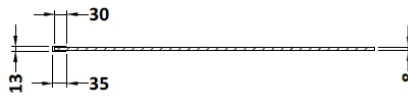

Sales Code: WRSCGM080

Description: Wetroom Screen 800X1850x8mm Pw

Packaging Details

Barcode: 5056678485484

Sales Code: WRSC080

Description: Wetroom Screen 800 X 1850 X 8mm

Product Dimensions

Height (mm):	1850
Width (mm):	800
Depth (mm):	14
Nett Weight (kg):	34

Packaging Dimensions

Height (mm):	65
Width (mm):	850
Length (mm):	1920
Gross Weight (kg):	34

Packaging Data

Box Colour:	Brown Cardboard Box - Printed
Box Qty:	1
Label Size:	100 x 50
Label Colour:	Not Applicable
Label Qty:	0

Outer Box Dimensions (If Applicable)

Height (mm):	
Width (mm):	
Depth (mm):	
Length (mm):	
Gross Weight (kg):	
Barcode:	5055275819029

Product Details

Country of Origin:	China
Fitting Instruction:	No
CE & UKCA:	Yes
Profile Material:	Aluminium
Profile Finish:	Chrome
Adjustments (mm):	775mm - 793mm
Entry Width (mm):	N/A
Swing In Dim (mm):	N/A
Swing Out Dim (mm):	N/A
Radius (mm):	Not Applicable
Glass Thickness (mm):	8
Easy Fit:	No
Easy Clean:	No
Handle Style:	Not Applicable
Handle Material:	Not Applicable
Enclosure Design:	Frameless
Wheel Type:	Not Applicable
Support Bar Included:	Support Bar Included
Extras:	None

Sales Code: WRSF036

Description: 1850 Wetroom Wall Channel Pewter

Product Dimensions

Height (mm):	1850
Width (mm):	13
Depth (mm):	34
Nett Weight (kg):	0.6

Packaging Dimensions

Height (mm):	60
Width (mm):	185
Length (mm):	1860
Gross Weight (kg):	0.6