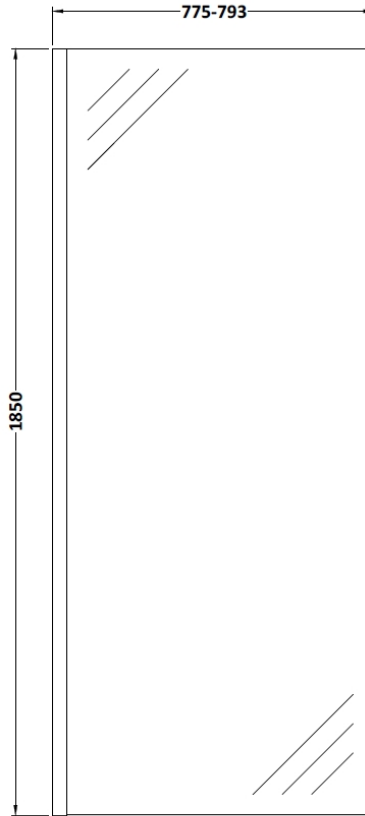

Sales Code: WRSCGM080

Description: Wetroom Screen 800X1850x8mm Pw

Packaging Details

Barcode: 5056678485484

Sales Code: WRSC080

Description: Wetroom Screen 800 X 1850 X 8mm

Product Dimensions

Height (mm):	1850
Width (mm):	800
Depth (mm):	14
Nett Weight (kg):	34

Packaging Dimensions

Height (mm):	65
Width (mm):	850
Length (mm):	1920
Gross Weight (kg):	34

Packaging Data

Box Colour:	Brown Cardboard Box - Printed
Box Qty:	1
Label Size:	100 x 50
Label Colour:	Not Applicable
Label Qty:	0

Outer Box Dimensions (If Applicable)

Height (mm):	
Width (mm):	
Depth (mm):	
Length (mm):	
Gross Weight (kg):	
Barcode:	5055275819029

Product Details

Country of Origin:	China
Fitting Instruction:	No
CE & UKCA:	Yes
Profile Material:	Aluminium
Profile Finish:	Chrome
Adjustments (mm):	775mm - 793mm
Entry Width (mm):	N/A
Swing In Dim (mm):	N/A
Swing Out Dim (mm):	N/A
Radius (mm):	Not Applicable
Glass Thickness (mm):	8
Easy Fit:	No
Easy Clean:	No
Handle Style:	Not Applicable
Handle Material:	Not Applicable
Enclosure Design:	Frameless
Wheel Type:	Not Applicable
Support Bar Included:	Support Bar Included
Extras:	None

Sales Code: WRSF036

Description: 1850 Wetroom Wall Channel Pewter

Product Dimensions

Height (mm):	1850
Width (mm):	13
Depth (mm):	34
Nett Weight (kg):	0.6

Packaging Dimensions

Height (mm):	60
Width (mm):	185
Length (mm):	1860
Gross Weight (kg):	0.6