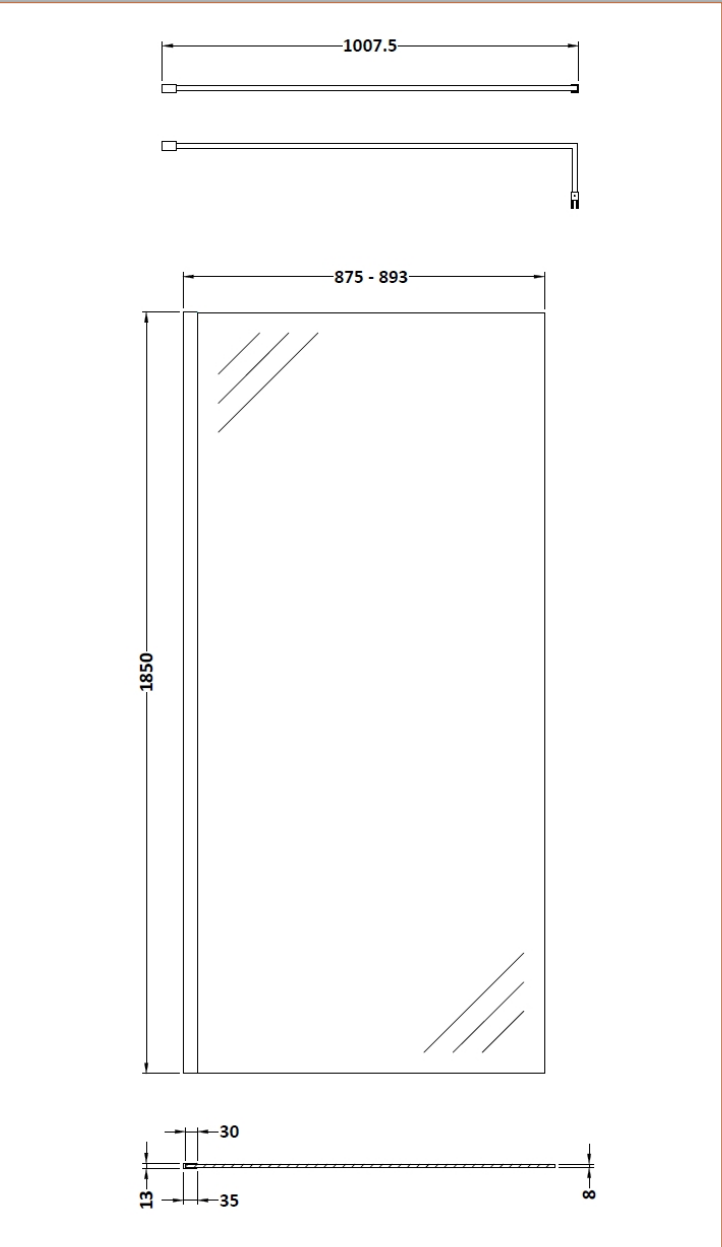

Sales Code: WRSCGM090

Description: Wetroom Screen 900X1850x8mm Pw

Packaging Details

Barcode: 5056678485491