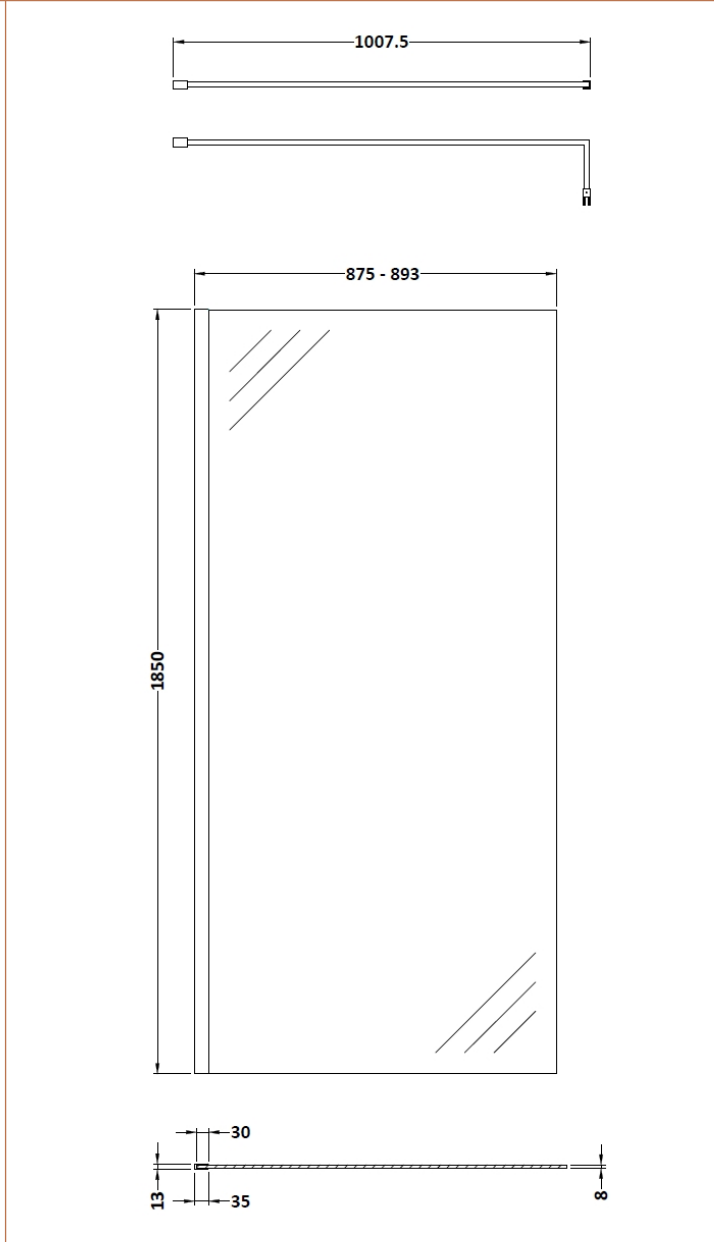

### Product Dimensions

Height (mm):	1850
Width (mm):	900
Depth (mm):	14
Nett Weight (kg):	37.5

### Packaging Dimensions

Height (mm):	65
Width (mm):	950
Length (mm):	1920
Gross Weight (kg):	38.2

### Product Dimensions

Height (mm):	1850
Width (mm):	13
Depth (mm):	34
Nett Weight (kg):	0.6

### Product Dimensions

Height (mm):	18
Width (mm):	161
Depth (mm):	1008
Nett Weight (kg):	0.67