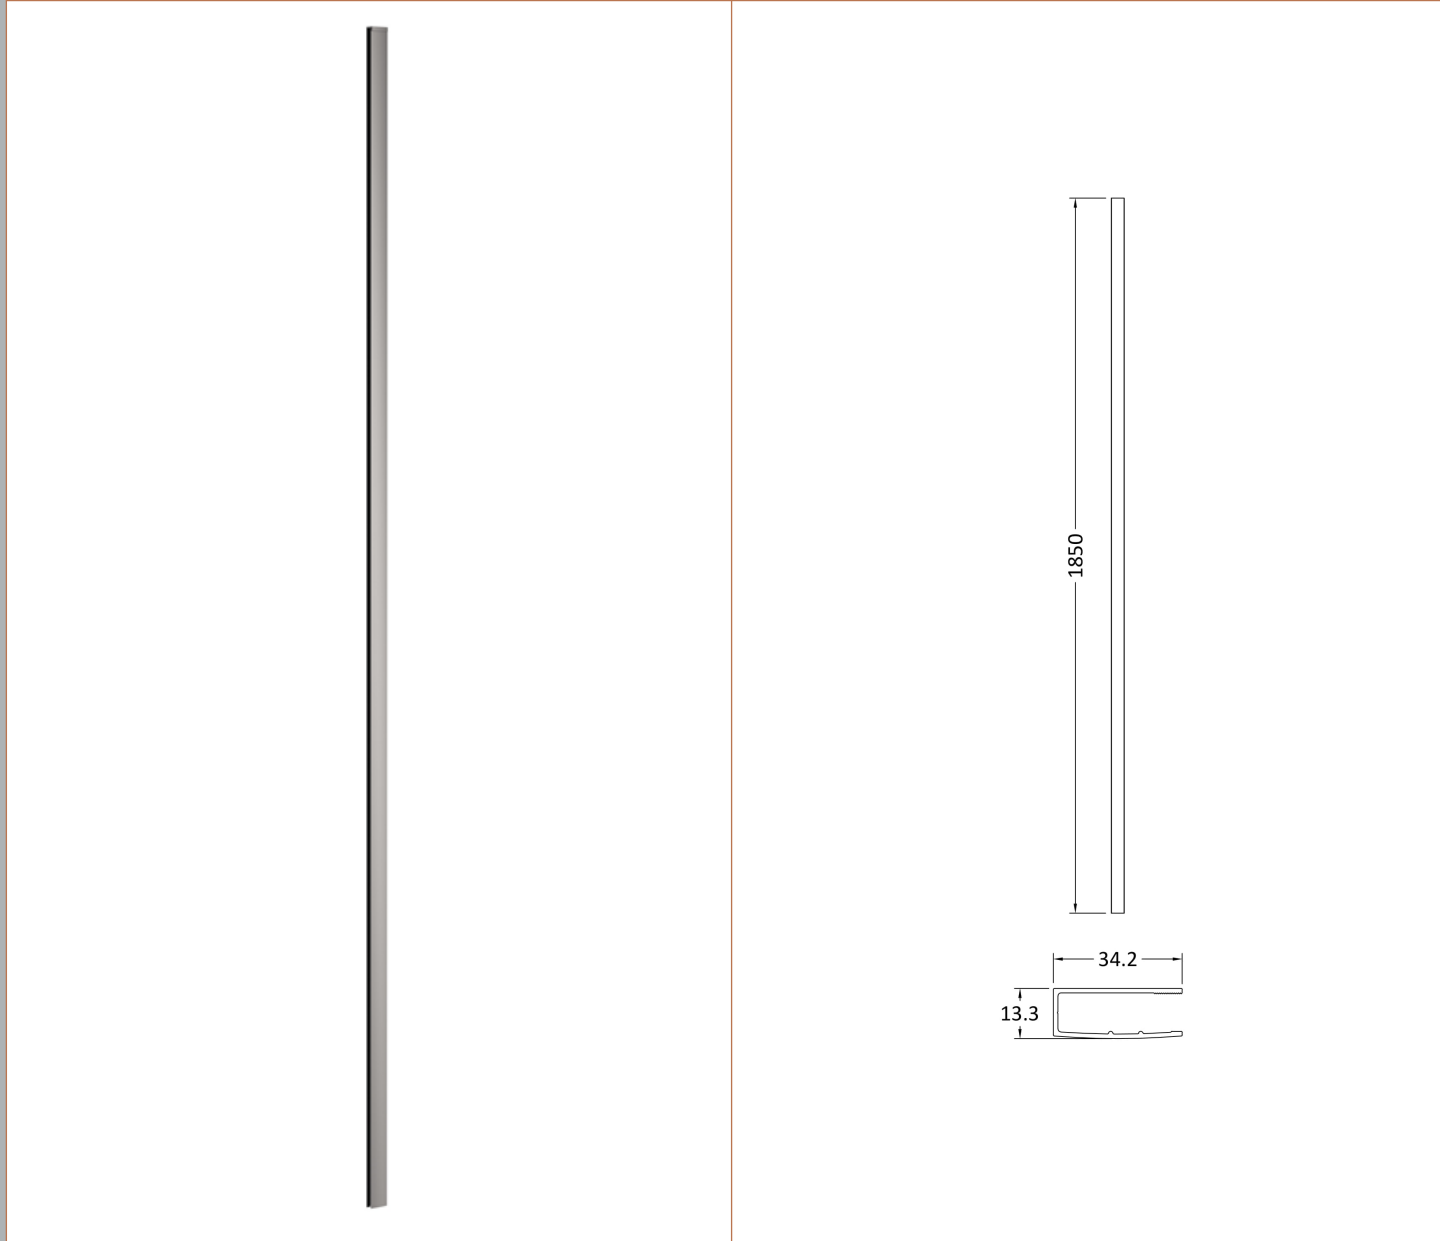

### Product Dimensions

Height (mm):	1850
Width (mm):	900
Depth (mm):	14
Nett Weight (kg):	37.5

### Outer Box Dimensions (If Applicable)

Height (mm):	
Width (mm):	
Depth (mm):	
Length (mm):	
Gross Weight (kg):	
Barcode:	5055275819036

### Product Details

Country of Origin:	China
Fitting Instruction:	No
CE & UKCA:	Yes
Profile Material:	Aluminium
Profile Finish:	Chrome
Adjustments (mm):	875mm - 893mm
Entry Width (mm):	N/A
Swing In Dim (mm):	N/A
Swing Out Dim (mm):	N/A
Radius (mm):	Not Applicable
Glass Thickness (mm):	8
Easy Fit:	No
Easy Clean:	No
Handle Style:	Not Applicable
Handle Material:	Not Applicable
Enclosure Design:	Frameless
Wheel Type:	Not Applicable
Support Bar Included:	Support Bar Included
Extras:	None

### Product Dimensions

Height (mm):	1850
Width (mm):	13
Depth (mm):	34
Nett Weight (kg):	0.6