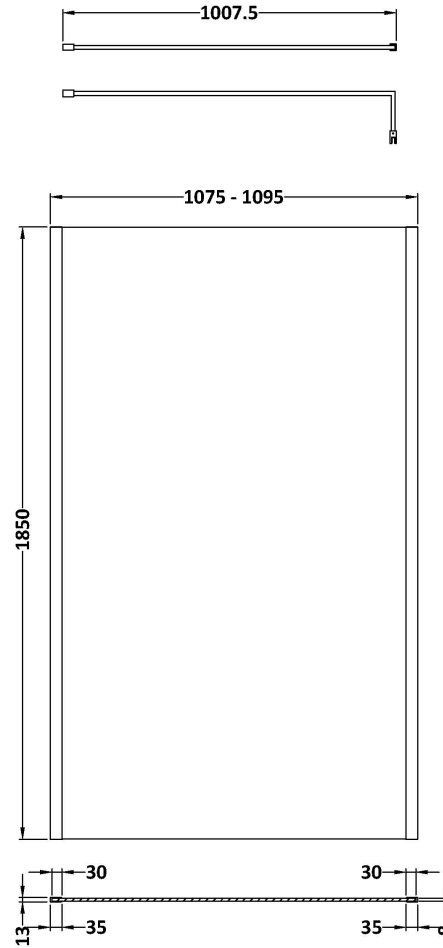

### Packaging Details

Barcode: 5056462645261

Sales Code: WRSC11

Description: Wetroom Screen 1100 X 1850 X 8mm

**Product Dimensions**

Height (mm):	1850
Width (mm):	1100
Depth (mm):	14
Nett Weight (kg):	46

**Packaging Dimensions**

Height (mm):	65
Width (mm):	1150
Length (mm):	1920
Gross Weight (kg):	46

**Packaging Data**

Box Colour:	Brown Cardboard Box - Printed
Box Qty:	1
Label Size:	100 x 50
Label Colour:	Not Applicable
Label Qty:	0

**Outer Box Dimensions (If Applicable)**

Height (mm):	
Width (mm):	
Depth (mm):	
Length (mm):	
Gross Weight (kg):	
Barcode:	5055275831748

**Product Details**

Country of Origin:	China
Fitting Instruction:	No
CE & UKCA:	Yes
Profile Material:	Aluminium
Profile Finish:	Chrome
Adjustments (mm):	1075mm-1093mm
Entry Width (mm):	N/A
Swing In Dim (mm):	N/A
Swing Out Dim (mm):	N/A
Radius (mm):	Not Applicable
Glass Thickness (mm):	8
Easy Fit:	No
Easy Clean:	No
Handle Style:	Not Applicable
Handle Material:	Not Applicable
Enclosure Design:	Frameless
Wheel Type:	Not Applicable
Support Bar Included:	Support Bar Included
Extras:	None

### Product Dimensions

Height (mm):	15
Width (mm):	150
Depth (mm):	1000
Nett Weight (kg):	0.67