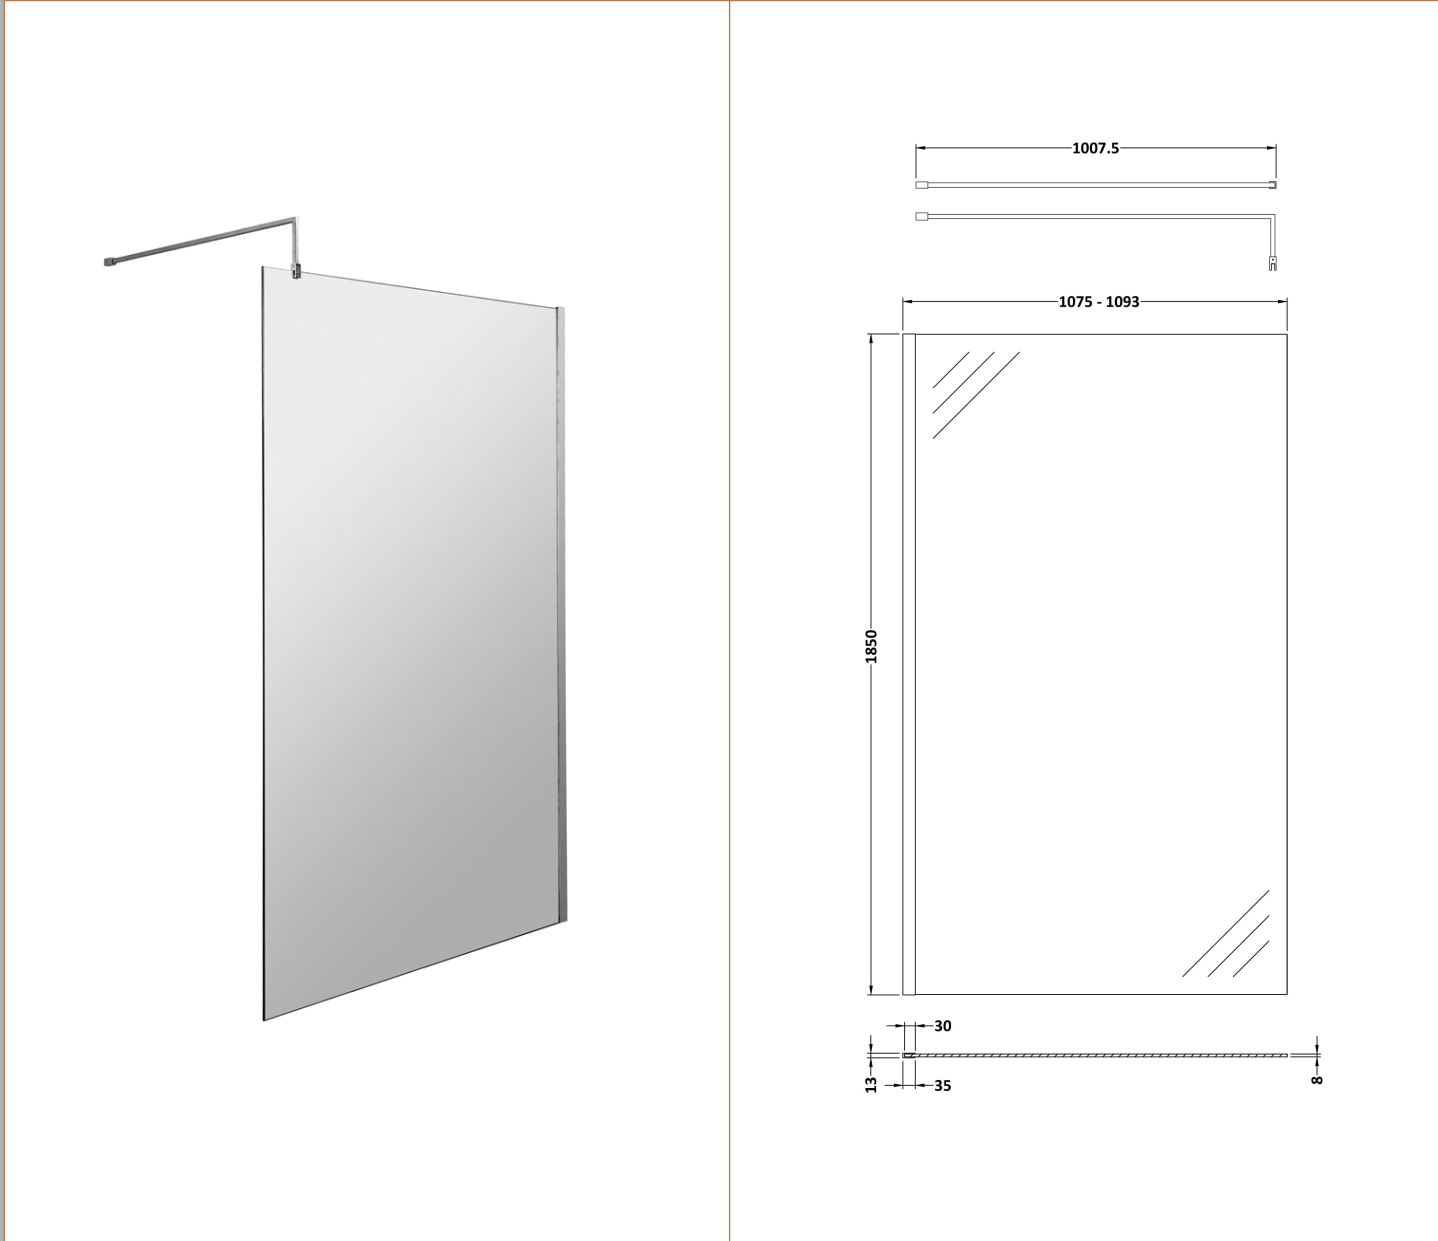

### Packaging Details

Barcode: 5056462645261

Sales Code: WRSC11

Description: Wetroom Screen 1100 X 1850 X 8mm

**Product Dimensions**

Height (mm):	1850
Width (mm):	1100
Depth (mm):	14
Nett Weight (kg):	46

**Packaging Dimensions**

Height (mm):	65
Width (mm):	1150
Length (mm):	1920
Gross Weight (kg):	46

**Packaging Data**

Box Colour:	Brown Cardboard Box - Printed
Box Qty:	1
Label Size:	100 x 50
Label Colour:	Not Applicable
Label Qty:	0

**Outer Box Dimensions (If Applicable)**

Height (mm):	
Width (mm):	
Depth (mm):	
Length (mm):	
Gross Weight (kg):	
Barcode:	5055275831748

**Product Details**

Country of Origin:	China
Fitting Instruction:	No
CE & UKCA:	Yes
Profile Material:	Aluminium
Profile Finish:	Chrome
Adjustments (mm):	1075mm-1093mm
Entry Width (mm):	N/A
Swing In Dim (mm):	N/A
Swing Out Dim (mm):	N/A
Radius (mm):	Not Applicable
Glass Thickness (mm):	8
Easy Fit:	No
Easy Clean:	No
Handle Style:	Not Applicable
Handle Material:	Not Applicable
Enclosure Design:	Frameless
Wheel Type:	Not Applicable
Support Bar Included:	Support Bar Included
Extras:	None

### Product Dimensions

Height (mm):	15
Width (mm):	150
Depth (mm):	1000
Nett Weight (kg):	0.67