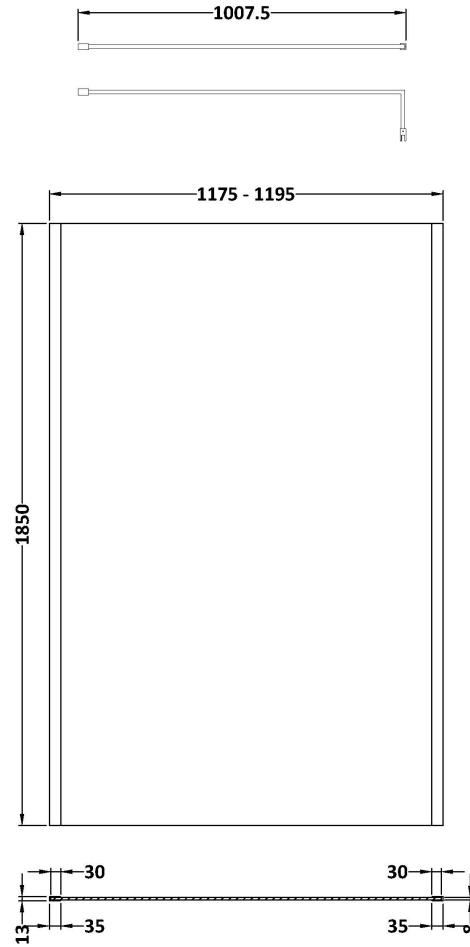

Sales Code: WRSCOB12

Description: 1200 Wetroom Screen Outer Frame 1850X8mm

Packaging Details

Barcode: 5056462645278

Sales Code: WRSC12

Description: Wetroom Screen 1200 X 1850 X 8mm

Product Dimensions

| | |
|-------------------|------|
| Height (mm): | 1850 |
| Width (mm): | 1200 |
| Depth (mm): | 14 |
| Nett Weight (kg): | 50.5 |

Packaging Dimensions

| | |
|--------------------|------|
| Height (mm): | 65 |
| Width (mm): | 1250 |
| Length (mm): | 1920 |
| Gross Weight (kg): | 50.5 |

Packaging Data

| | |
|---------------|-------------------------------|
| Box Colour: | Brown Cardboard Box - Printed |
| Box Qty: | 1 |
| Label Size: | 100 x 50 |
| Label Colour: | Not Applicable |
| Label Qty: | 0 |

Outer Box Dimensions (If Applicable)

| | |
|--------------------|---------------|
| Height (mm): | |
| Width (mm): | |
| Depth (mm): | |
| Length (mm): | |
| Gross Weight (kg): | |
| Barcode: | 5055275819050 |

Packaging Dimensions

| | |
|--------------------|------|
| Height (mm): | 400 |
| Width (mm): | 50 |
| Length (mm): | 1860 |
| Gross Weight (kg): | 0.6 |

Packaging Data

| | |
|---------------|-------------------------------|
| Box Colour: | Brown Cardboard Box - Printed |
| Box Qty: | 1 |
| Label Size: | 100 x 50 |
| Label Colour: | White Label |
| Label Qty: | 1 |