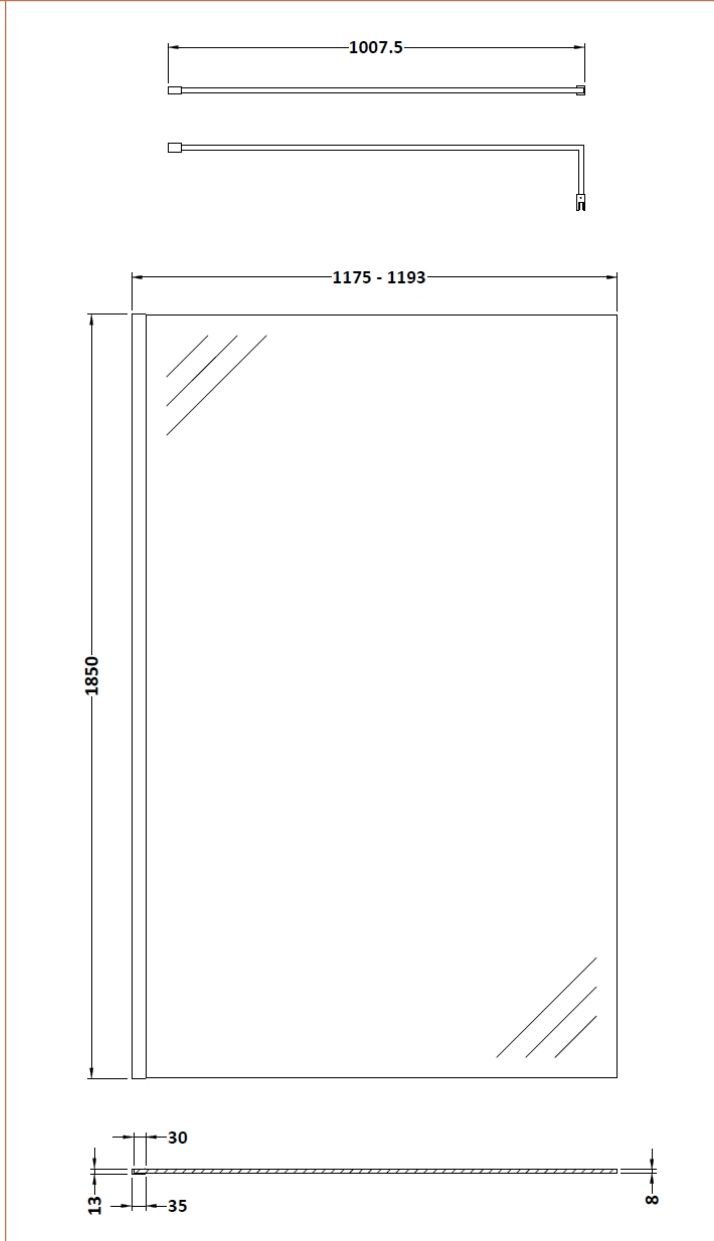

Sales Code: WRSCOB12

Description: 1200 Wetroom Screen Outer Frame 1850X8mm

Packaging Details

Barcode: 5056462645278

Sales Code: WRSC12

Description: Wetroom Screen 1200 X 1850 X 8mm

Product Dimensions

| | |
|-------------------|------|
| Height (mm): | 1850 |
| Width (mm): | 1200 |
| Depth (mm): | 14 |
| Nett Weight (kg): | 50.5 |

Packaging Dimensions

| | |
|--------------------|------|
| Height (mm): | 65 |
| Width (mm): | 1250 |
| Length (mm): | 1920 |
| Gross Weight (kg): | 50.5 |

Packaging Data

| | |
|---------------|-------------------------------|
| Box Colour: | Brown Cardboard Box - Printed |
| Box Qty: | 1 |
| Label Size: | 100 x 50 |
| Label Colour: | Not Applicable |
| Label Qty: | 0 |

Outer Box Dimensions (If Applicable)

| | |
|--------------------|---------------|
| Height (mm): | |
| Width (mm): | |
| Depth (mm): | |
| Length (mm): | |
| Gross Weight (kg): | |
| Barcode: | 5055275819050 |

Sales Code: WRSF013U

Description: 1850 Decorative Profile Undrilled Brass

Product Dimensions

| | |
|-------------------|------|
| Height (mm): | 1850 |
| Width (mm): | 34 |
| Depth (mm): | 13 |
| Nett Weight (kg): | 0.6 |