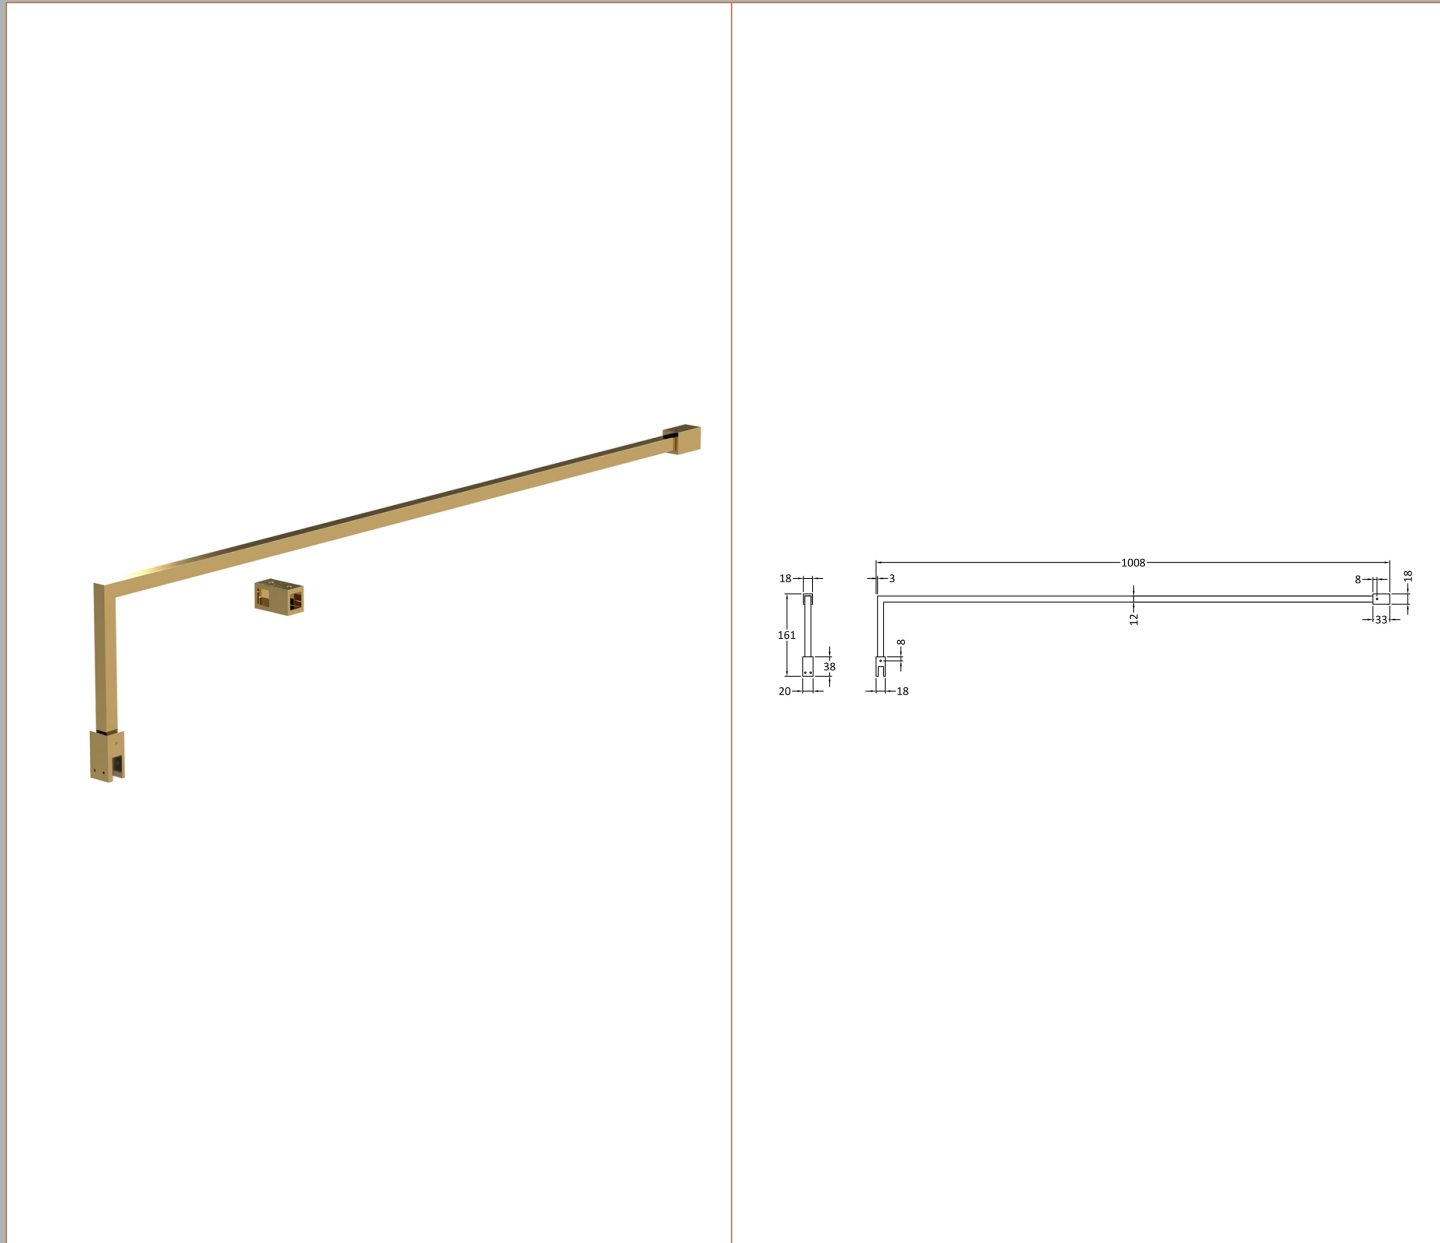

Sales Code: FIX025

Description: Wetroom Screen Support Arm Brass

Product Dimensions

Height (mm):	15
Width (mm):	150
Depth (mm):	1000
Nett Weight (kg):	0.67

Packaging Dimensions

Height (mm):	35
Width (mm):	160
Length (mm):	1020
Gross Weight (kg):	0.7

Packaging Data

Box Colour:	Brown Cardboard Box
Box Qty:	1
Label Size:	100 x 50
Label Colour:	White Label
Label Qty:	1

Outer Box Dimensions (If Applicable)

Height (mm):	
Width (mm):	
Depth (mm):	
Length (mm):	
Gross Weight (kg):	
Barcode:	5056462611884

Product Details

Country of Origin:	China
Fitting Instruction:	No
CE & UKCA:	N/A
Profile Material:	Stainless Steel
Profile Finish:	Brushed Brass
Adjustments (mm):	N/A
Entry Width (mm):	N/A
Swing In Dim (mm):	N/A
Swing Out Dim (mm):	N/A
Radius (mm):	Not Applicable
Glass Thickness (mm):	
Easy Fit:	Not Applicable
Easy Clean:	Not Applicable
Handle Style:	Not Applicable
Handle Material:	Not Applicable
Enclosure Design:	Not Applicable
Wheel Type:	Not Applicable
Support Bar Included:	
Extras:	None