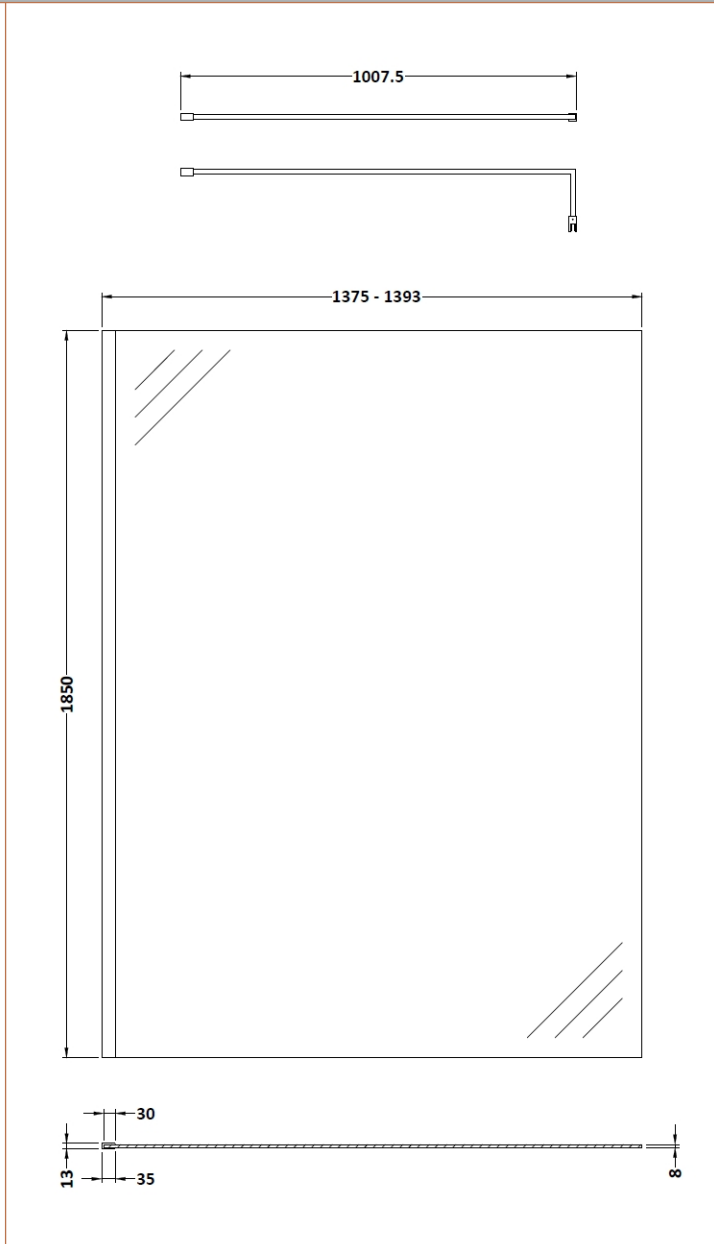

### Product Dimensions

Height (mm):	1850
Width (mm):	1400
Depth (mm):	14
Nett Weight (kg):	59.5

### Packaging Dimensions

Height (mm):	65
Width (mm):	1450
Length (mm):	1920
Gross Weight (kg):	59.5

### Outer Box Dimensions (If Applicable)

Height (mm):	
Width (mm):	
Depth (mm):	
Length (mm):	
Gross Weight (kg):	
Barcode:	5055275819067

Sales Code: WRSF013U

Description: 1850 Decorative Profile Undrilled Brass

**Product Dimensions**

Height (mm):	1850
Width (mm):	34
Depth (mm):	13
Nett Weight (kg):	0.6

**Packaging Dimensions**

Height (mm):	400
Width (mm):	50
Length (mm):	1860
Gross Weight (kg):	0.6