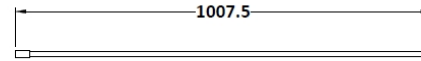

### Product Dimensions

Height (mm):	1850
Width (mm):	700
Depth (mm):	14
Nett Weight (kg):	29.5