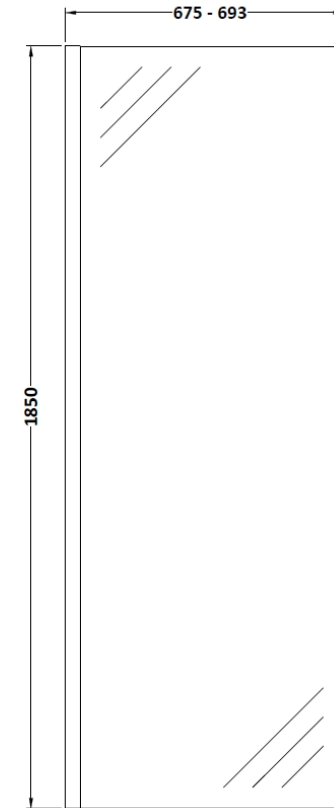

**Sales Code:** WRSCOB70

**Description:** 700 Wetroom Screen Outer Frame 1850X8mm

**Packaging Details**

Barcode: 5056462645216

Sales Code: WRSC070

Description: Wetroom Screen 700 X 1850 X 8mm

### Product Dimensions

Height (mm):	1850
Width (mm):	700
Depth (mm):	14
Nett Weight (kg):	29.5

### Packaging Dimensions

Height (mm):	65
Width (mm):	750
Length (mm):	1920
Gross Weight (kg):	29.5

### Outer Box Dimensions (If Applicable)

Height (mm):	
Width (mm):	
Depth (mm):	
Length (mm):	
Gross Weight (kg):	
Barcode:	5055275819005