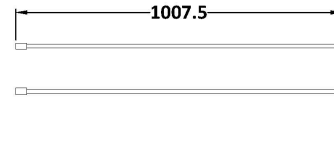

Sales Code: WRSCOB70

Description: 700 Wetroom Screen Outer Frame 1850X8mm

Packaging Details

Barcode: 5056462645216