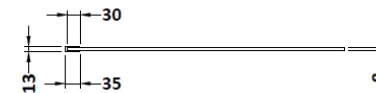

### Product Dimensions

Height (mm):	1850
Width (mm):	700
Depth (mm):	14
Nett Weight (kg):	29.5