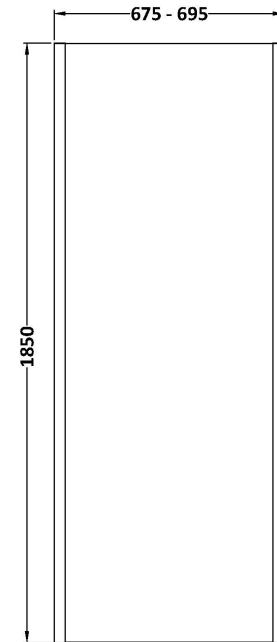

**Sales Code:** WRSCOB70

**Description:** 700 Wetroom Screen Outer Frame 1850X8mm

**Packaging Details**

Barcode: 5056462645216

Sales Code: WRSC070

Description: Wetroom Screen 700 X 1850 X 8mm

### Product Dimensions

Height (mm):	1850
Width (mm):	700
Depth (mm):	14
Nett Weight (kg):	29.5

### Packaging Dimensions

Height (mm):	65
Width (mm):	750
Length (mm):	1920
Gross Weight (kg):	29.5

### Outer Box Dimensions (If Applicable)

Height (mm):	
Width (mm):	
Depth (mm):	
Length (mm):	
Gross Weight (kg):	
Barcode:	5055275819005