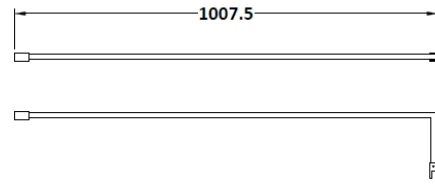

Sales Code: WRSCOB76

Description: 760 Wetroom Screen Outer Frame 1850X8mm

Packaging Details

Barcode: 5056462645223

Sales Code: WRSC076

Description: Wetroom Screen 760 X 1850 X 8mm

Product Dimensions

Height (mm):	1850
Width (mm):	760
Depth (mm):	14
Nett Weight (kg):	32.5

Packaging Dimensions

Height (mm):	65
Width (mm):	810
Length (mm):	1920
Gross Weight (kg):	32.5

Packaging Data

Box Colour:	Brown Cardboard Box - Printed
Box Qty:	1
Label Size:	100 x 50
Label Colour:	Not Applicable
Label Qty:	0

Outer Box Dimensions (If Applicable)

Height (mm):	
Width (mm):	
Depth (mm):	
Length (mm):	
Gross Weight (kg):	
Barcode:	5055275819012

Product Details

Country of Origin:	China
Fitting Instruction:	No
CE & UKCA:	Yes
Profile Material:	Aluminium
Profile Finish:	Chrome
Adjustments (mm):	735mm - 753mm
Entry Width (mm):	N/A
Swing In Dim (mm):	N/A
Swing Out Dim (mm):	N/A
Radius (mm):	Not Applicable
Glass Thickness (mm):	8
Easy Fit:	No
Easy Clean:	No
Handle Style:	Not Applicable
Handle Material:	Not Applicable
Enclosure Design:	Frameless
Wheel Type:	Not Applicable
Support Bar Included:	Support Bar Included
Extras:	None

Sales Code: WRSF013

Description: 1850 Wetroom Wall Channel Brass

Product Dimensions

Height (mm):	1850
Width (mm):	
Depth (mm):	
Nett Weight (kg):	0.6

Packaging Dimensions

Height (mm):	400
Width (mm):	50
Length (mm):	1860
Gross Weight (kg):	0.6