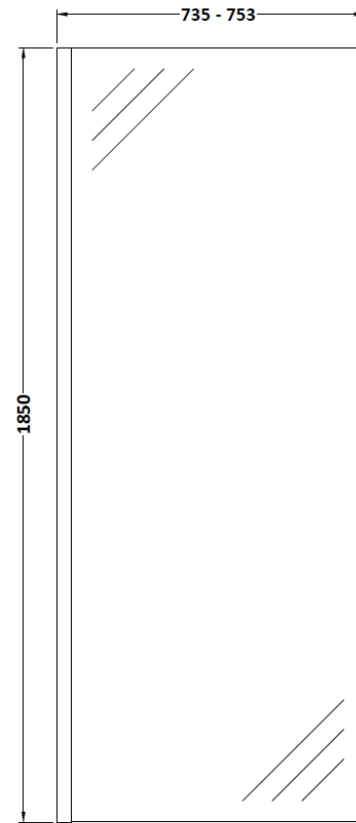

Sales Code: WRSCOB76

Description: 760 Wetroom Screen Outer Frame 1850X8mm

Packaging Details

Barcode: 5056462645223

Sales Code: WRSC076

Description: Wetroom Screen 760 X 1850 X 8mm

Product Dimensions

Height (mm):	1850
Width (mm):	760
Depth (mm):	14
Nett Weight (kg):	32.5

Packaging Dimensions

Height (mm):	65
Width (mm):	810
Length (mm):	1920
Gross Weight (kg):	32.5

Packaging Data

Box Colour:	Brown Cardboard Box - Printed
Box Qty:	1
Label Size:	100 x 50
Label Colour:	Not Applicable
Label Qty:	0

Outer Box Dimensions (If Applicable)

Height (mm):	
Width (mm):	
Depth (mm):	
Length (mm):	
Gross Weight (kg):	
Barcode:	5055275819012

Product Details

Country of Origin:	China
Fitting Instruction:	No
CE & UKCA:	Yes
Profile Material:	Aluminium
Profile Finish:	Chrome
Adjustments (mm):	735mm - 753mm
Entry Width (mm):	N/A
Swing In Dim (mm):	N/A
Swing Out Dim (mm):	N/A
Radius (mm):	Not Applicable
Glass Thickness (mm):	8
Easy Fit:	No
Easy Clean:	No
Handle Style:	Not Applicable
Handle Material:	Not Applicable
Enclosure Design:	Frameless
Wheel Type:	Not Applicable
Support Bar Included:	Support Bar Included
Extras:	None

Sales Code: WRSF013

Description: 1850 Wetroom Wall Channel Brass

Product Dimensions

Height (mm):	1850
Width (mm):	
Depth (mm):	
Nett Weight (kg):	0.6

Packaging Dimensions

Height (mm):	400
Width (mm):	50
Length (mm):	1860
Gross Weight (kg):	0.6