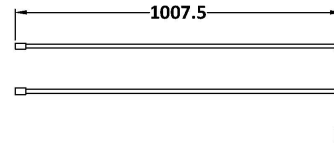

Sales Code: WRSCOB76

Description: 760 Wetroom Screen Outer Frame 1850X8mm

Packaging Details

Barcode: 5056462645223

Sales Code: WRSC076

Description: Wetroom Screen 760 X 1850 X 8mm

Product Dimensions

Height (mm):	1850
Width (mm):	760
Depth (mm):	14
Nett Weight (kg):	32.5

Packaging Dimensions

Height (mm):	65
Width (mm):	810
Length (mm):	1920
Gross Weight (kg):	32.5

Packaging Data

Box Colour:	Brown Cardboard Box - Printed
Box Qty:	1
Label Size:	100 x 50
Label Colour:	Not Applicable
Label Qty:	0

Outer Box Dimensions (If Applicable)

Height (mm):	
Width (mm):	
Depth (mm):	
Length (mm):	
Gross Weight (kg):	
Barcode:	5055275819012

Product Details

Country of Origin:	China
Fitting Instruction:	No
CE & UKCA:	Yes
Profile Material:	Aluminium
Profile Finish:	Chrome
Adjustments (mm):	735mm - 753mm
Entry Width (mm):	N/A
Swing In Dim (mm):	N/A
Swing Out Dim (mm):	N/A
Radius (mm):	Not Applicable
Glass Thickness (mm):	8
Easy Fit:	No
Easy Clean:	No
Handle Style:	Not Applicable
Handle Material:	Not Applicable
Enclosure Design:	Frameless
Wheel Type:	Not Applicable
Support Bar Included:	Support Bar Included
Extras:	None

Sales Code: WRSF013

Description: 1850 Wetroom Wall Channel Brass

Product Dimensions

Height (mm):	1850
Width (mm):	
Depth (mm):	
Nett Weight (kg):	0.6

Packaging Dimensions

Height (mm):	400
Width (mm):	50
Length (mm):	1860
Gross Weight (kg):	0.6