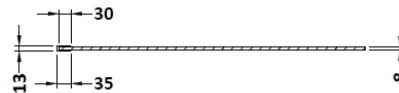

Sales Code: WRSCOB76

Description: 760 Wetroom Screen Outer Frame 1850X8mm

Packaging Details

Barcode: 5056462645223

Sales Code: WRSC076

Description: Wetroom Screen 760 X 1850 X 8mm

Product Dimensions

Height (mm):	1850
Width (mm):	760
Depth (mm):	14
Nett Weight (kg):	32.5

Packaging Dimensions

Height (mm):	65
Width (mm):	810
Length (mm):	1920
Gross Weight (kg):	32.5

Packaging Data

Box Colour:	Brown Cardboard Box - Printed
Box Qty:	1
Label Size:	100 x 50
Label Colour:	Not Applicable
Label Qty:	0

Outer Box Dimensions (If Applicable)

Height (mm):	
Width (mm):	
Depth (mm):	
Length (mm):	
Gross Weight (kg):	
Barcode:	5055275819012

Product Details

Country of Origin:	China
Fitting Instruction:	No
CE & UKCA:	Yes
Profile Material:	Aluminium
Profile Finish:	Chrome
Adjustments (mm):	735mm - 753mm
Entry Width (mm):	N/A
Swing In Dim (mm):	N/A
Swing Out Dim (mm):	N/A
Radius (mm):	Not Applicable
Glass Thickness (mm):	8
Easy Fit:	No
Easy Clean:	No
Handle Style:	Not Applicable
Handle Material:	Not Applicable
Enclosure Design:	Frameless
Wheel Type:	Not Applicable
Support Bar Included:	Support Bar Included
Extras:	None