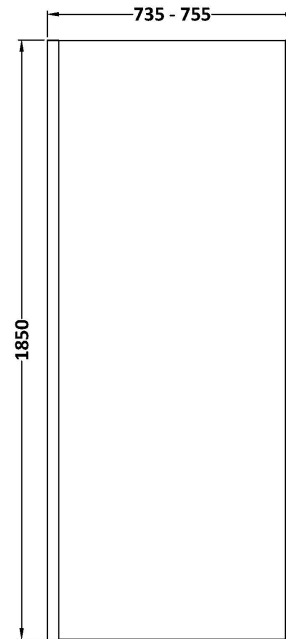

Sales Code: WRSCOB76

Description: 760 Wetroom Screen Outer Frame 1850X8mm

Packaging Details

Barcode: 5056462645223

Sales Code: WRSC076

Description: Wetroom Screen 760 X 1850 X 8mm

Product Dimensions

Height (mm):	1850
Width (mm):	760
Depth (mm):	14
Nett Weight (kg):	32.5

Packaging Dimensions

Height (mm):	65
Width (mm):	810
Length (mm):	1920
Gross Weight (kg):	32.5

Packaging Data

Box Colour:	Brown Cardboard Box - Printed
Box Qty:	1
Label Size:	100 x 50
Label Colour:	Not Applicable
Label Qty:	0

Outer Box Dimensions (If Applicable)

Height (mm):	
Width (mm):	
Depth (mm):	
Length (mm):	
Gross Weight (kg):	
Barcode:	5055275819012

Product Details

Country of Origin:	China
Fitting Instruction:	No
CE & UKCA:	Yes
Profile Material:	Aluminium
Profile Finish:	Chrome
Adjustments (mm):	735mm - 753mm
Entry Width (mm):	N/A
Swing In Dim (mm):	N/A
Swing Out Dim (mm):	N/A
Radius (mm):	Not Applicable
Glass Thickness (mm):	8
Easy Fit:	No
Easy Clean:	No
Handle Style:	Not Applicable
Handle Material:	Not Applicable
Enclosure Design:	Frameless
Wheel Type:	Not Applicable
Support Bar Included:	Support Bar Included
Extras:	None

Sales Code: WRSF013

Description: 1850 Wetroom Wall Channel Brass

Product Dimensions

Height (mm):	1850
Width (mm):	
Depth (mm):	
Nett Weight (kg):	0.6

Packaging Dimensions

Height (mm):	400
Width (mm):	50
Length (mm):	1860
Gross Weight (kg):	0.6