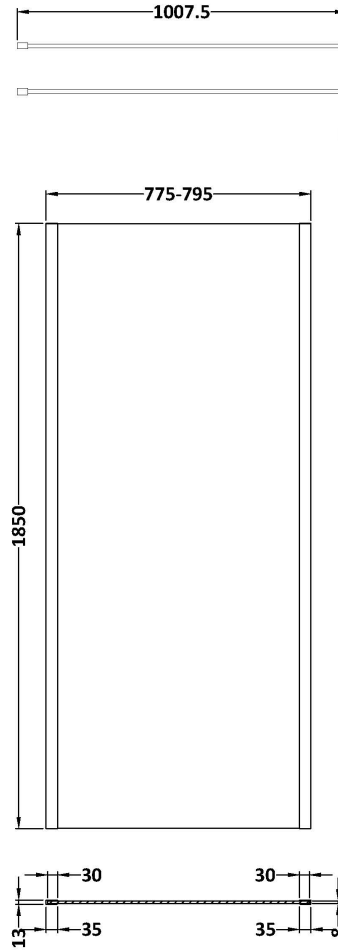

**Sales Code:** WRSCOB80

**Description:** 800 Wetroom Screen Outer Frame 1850X8mm

**Packaging Details**

Barcode: 5056462645230

Sales Code: WRSC080

Description: Wetroom Screen 800 X 1850 X 8mm

### Product Dimensions

Height (mm):	1850
Width (mm):	800
Depth (mm):	14
Nett Weight (kg):	34

### Packaging Dimensions

Height (mm):	65
Width (mm):	850
Length (mm):	1920
Gross Weight (kg):	34

### Outer Box Dimensions (If Applicable)

Height (mm):	
Width (mm):	
Depth (mm):	
Length (mm):	
Gross Weight (kg):	
Barcode:	5055275819029