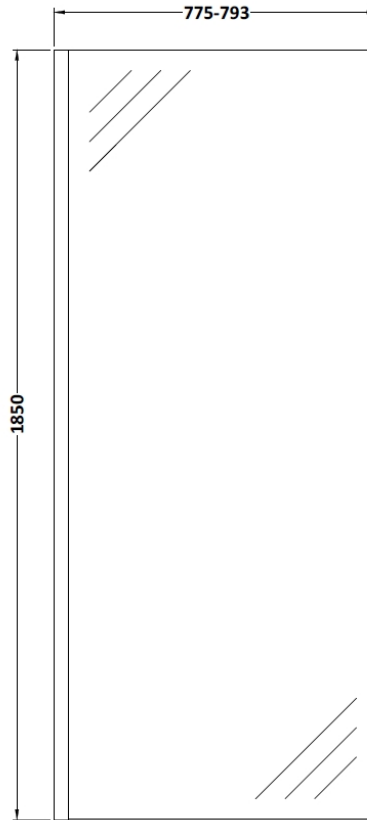

**Sales Code:** WRSCOB80

**Description:** 800 Wetroom Screen Outer Frame 1850X8mm

**Packaging Details**

Barcode: 5056462645230

Sales Code: WRSC080

Description: Wetroom Screen 800 X 1850 X 8mm

### Product Dimensions

Height (mm):	1850
Width (mm):	800
Depth (mm):	14
Nett Weight (kg):	34

### Packaging Dimensions

Height (mm):	65
Width (mm):	850
Length (mm):	1920
Gross Weight (kg):	34

### Outer Box Dimensions (If Applicable)

Height (mm):	
Width (mm):	
Depth (mm):	
Length (mm):	
Gross Weight (kg):	
Barcode:	5055275819029