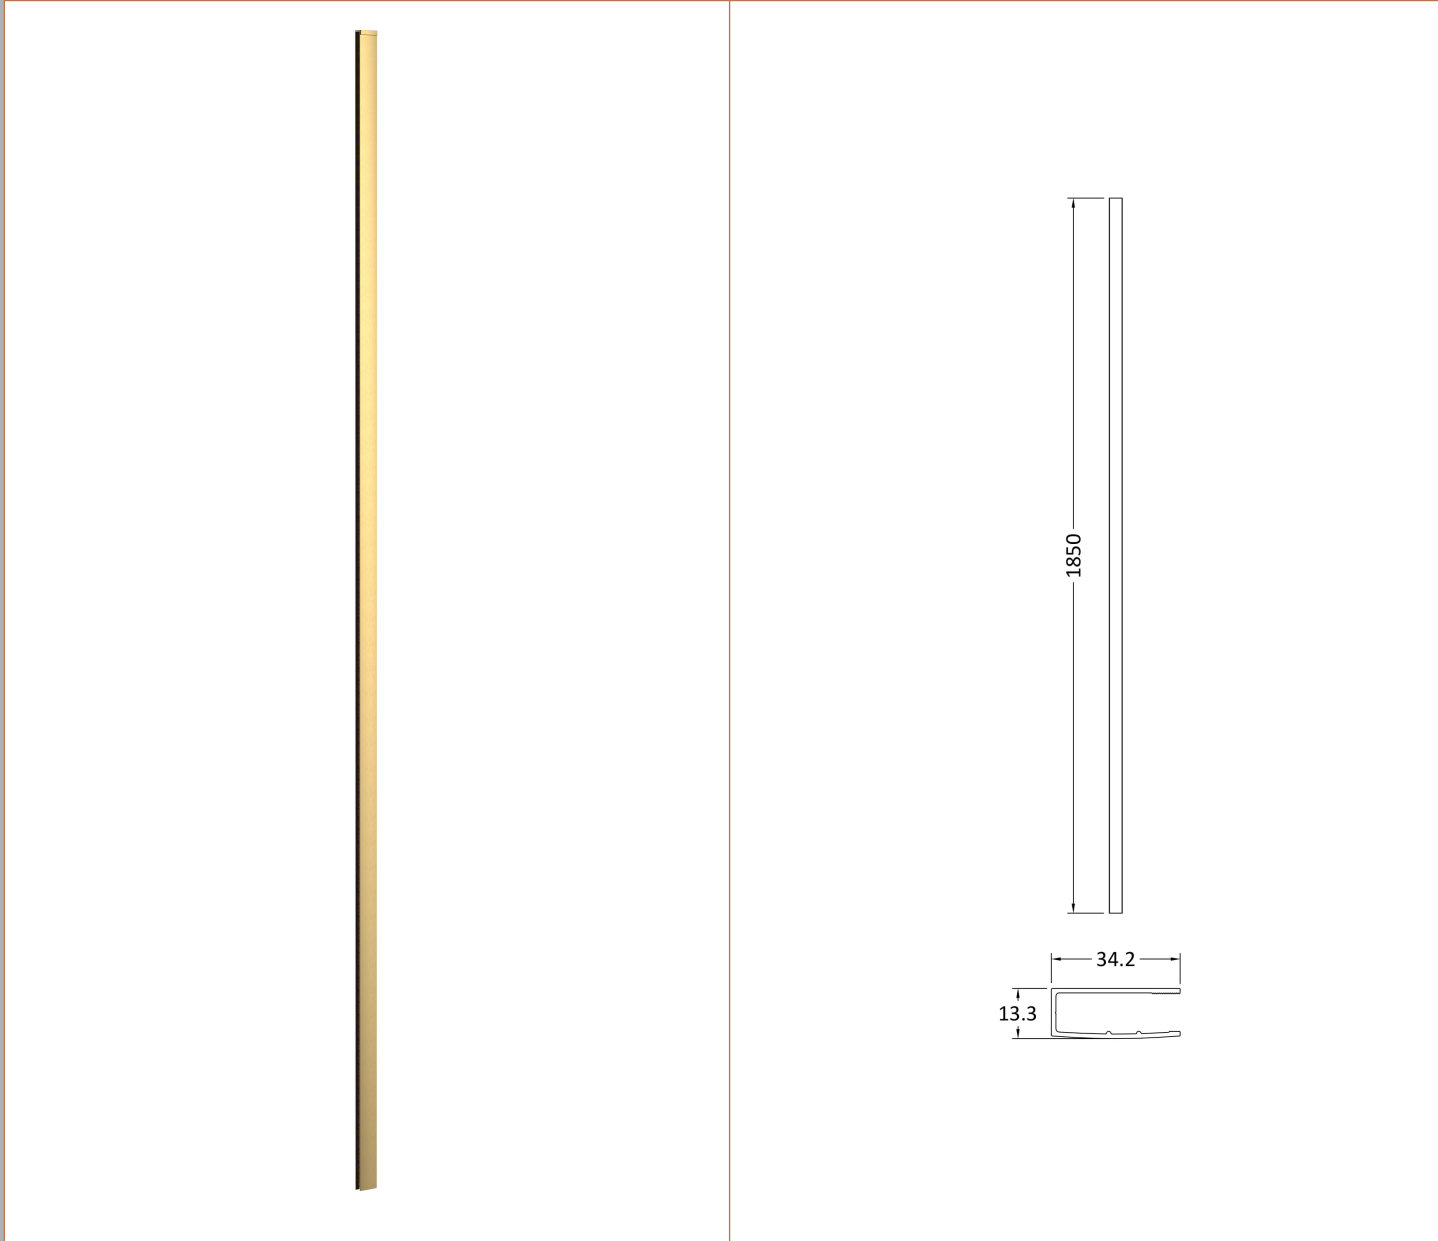

### Product Dimensions

Height (mm):	1850
Width (mm):	800
Depth (mm):	14
Nett Weight (kg):	34

### Outer Box Dimensions (If Applicable)

Height (mm):	
Width (mm):	
Depth (mm):	
Length (mm):	
Gross Weight (kg):	
Barcode:	5055275819029

### Product Details

Country of Origin:	China
Fitting Instruction:	No
CE & UKCA:	Yes
Profile Material:	Aluminium
Profile Finish:	Chrome
Adjustments (mm):	775mm - 793mm
Entry Width (mm):	N/A
Swing In Dim (mm):	N/A
Swing Out Dim (mm):	N/A
Radius (mm):	Not Applicable
Glass Thickness (mm):	8
Easy Fit:	No
Easy Clean:	No
Handle Style:	Not Applicable
Handle Material:	Not Applicable
Enclosure Design:	Frameless
Wheel Type:	Not Applicable
Support Bar Included:	Support Bar Included
Extras:	None

Sales Code: WRSF013

Description: 1850 Wetroom Wall Channel Brass

**Product Dimensions**

Height (mm):	1850
Width (mm):	
Depth (mm):	
Nett Weight (kg):	0.6

**Packaging Dimensions**

Height (mm):	400
Width (mm):	50
Length (mm):	1860
Gross Weight (kg):	0.6