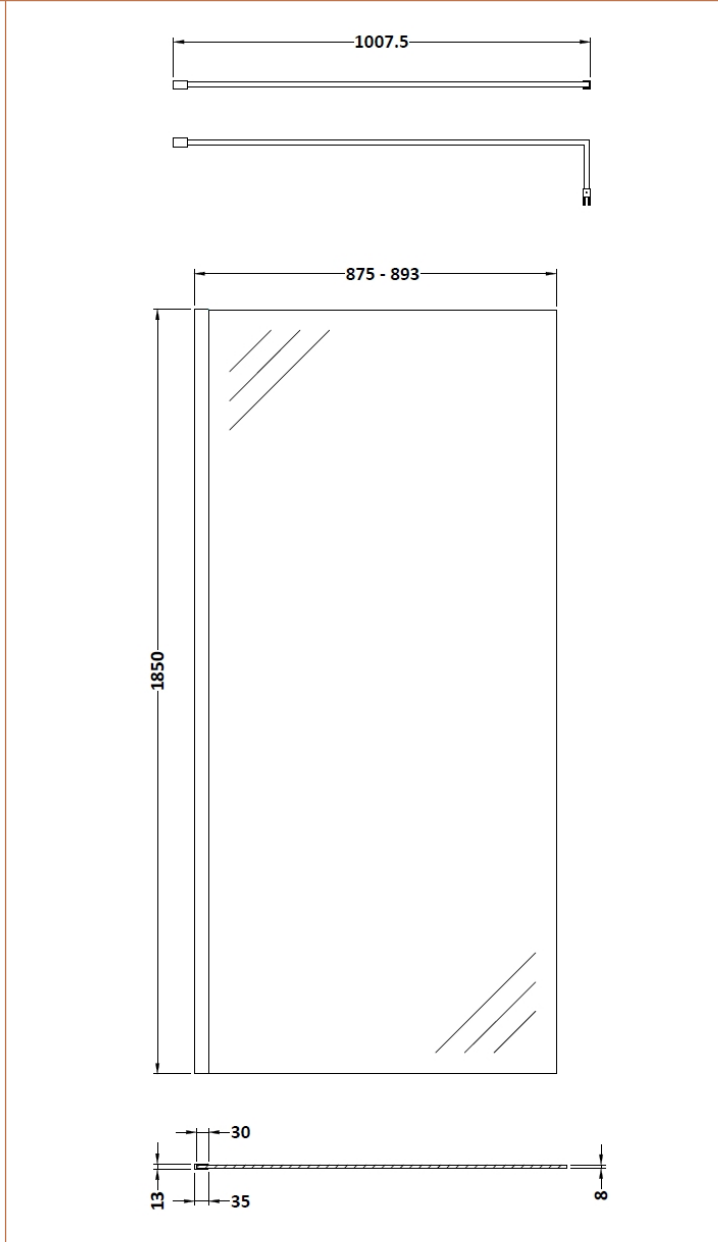

### Product Dimensions

Height (mm):	1850
Width (mm):	900
Depth (mm):	14
Nett Weight (kg):	37.5

### Packaging Dimensions

Height (mm):	65
Width (mm):	950
Length (mm):	1920
Gross Weight (kg):	38.2

### Outer Box Dimensions (If Applicable)

Height (mm):	
Width (mm):	
Depth (mm):	
Length (mm):	
Gross Weight (kg):	
Barcode:	5055275819036

### Product Dimensions

Height (mm):	15
Width (mm):	150
Depth (mm):	1000
Nett Weight (kg):	0.67