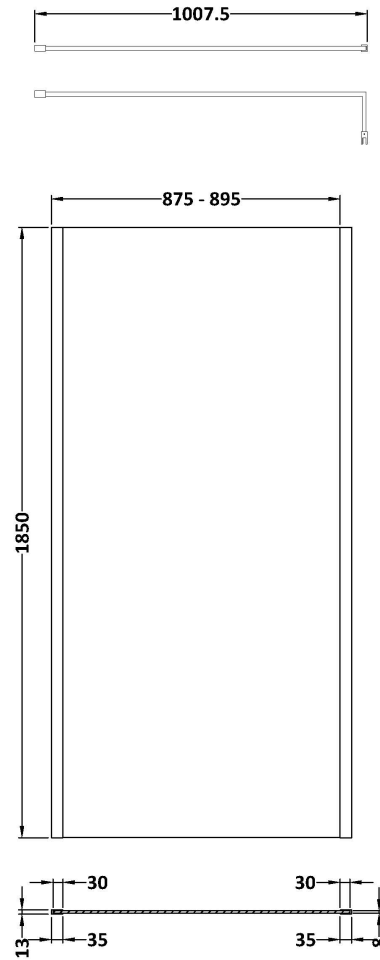

**Sales Code:** WRSCOB90

**Description:** 900 Wetroom Screen Outer Frame 1850X8mm

**Packaging Details**

Barcode: 5056462645247

Sales Code: WRSC090

Description: Wetroom Screen 900 X 1850 X 8mm

### Product Dimensions

Height (mm):	1850
Width (mm):	900
Depth (mm):	14
Nett Weight (kg):	37.5

### Packaging Dimensions

Height (mm):	65
Width (mm):	950
Length (mm):	1920
Gross Weight (kg):	38.2

### Outer Box Dimensions (If Applicable)

Height (mm):	
Width (mm):	
Depth (mm):	
Length (mm):	
Gross Weight (kg):	
Barcode:	5055275819036