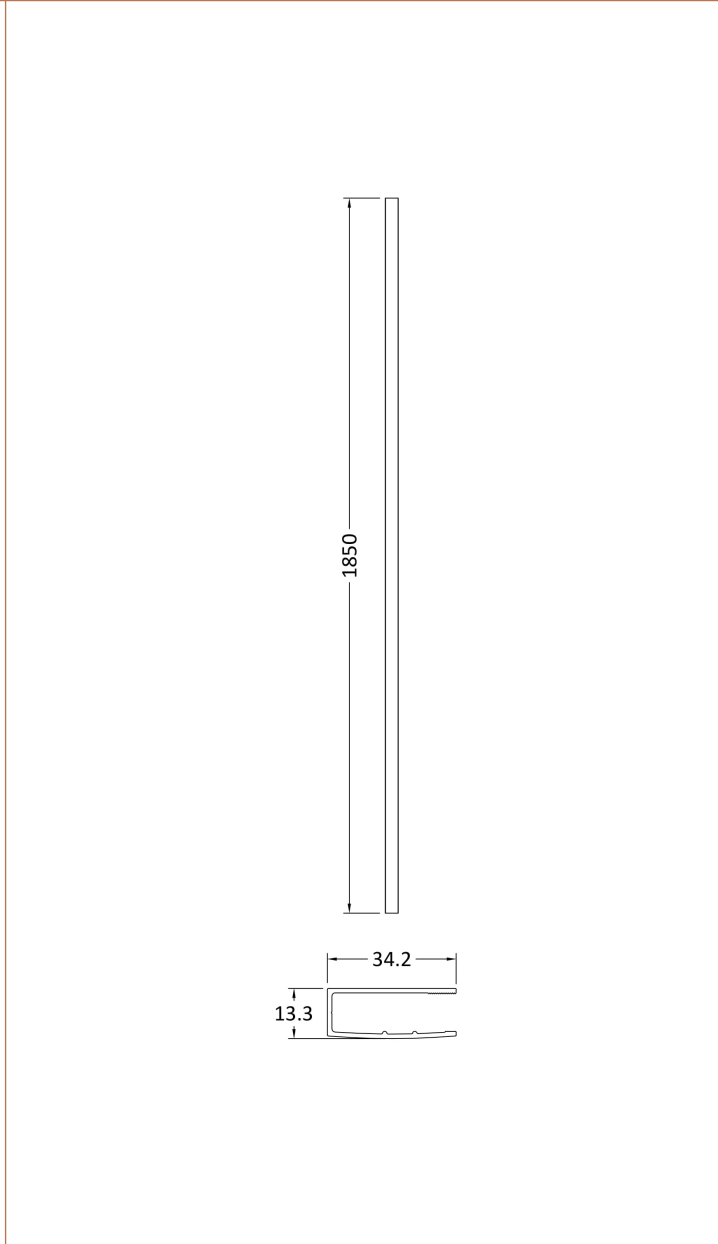

Sales Code: WRSF009

Description: 1850 Wetroom Wall Channel Black

Product Dimensions	
Height (mm):	1850
Width (mm):	
Depth (mm):	
Nett Weight (kg):	0.6
Packaging Dimensions	
Height (mm):	400
Width (mm):	50
Length (mm):	1860
Gross Weight (kg):	0.6
Packaging Data	
Box Colour:	Brown Cardboard Box - Printed
Box Qty:	1
Label Size:	100 x 50
Label Colour:	White Label
Label Qty:	1
Outer Box Dimensions (If Applicable)	
Height (mm):	
Width (mm):	
Depth (mm):	
Length (mm):	
Gross Weight (kg):	
Barcode:	5056211897224
Product Details	
Country of Origin:	China
Fitting Instruction:	No
CE & UKCA:	N/A
Profile Material:	Aluminium
Profile Finish:	Matt Black
Adjustments (mm):	18mm
Entry Width (mm):	N/A
Swing In Dim (mm):	N/A
Swing Out Dim (mm):	N/A
Radius (mm):	Not Applicable
Glass Thickness (mm):	
Easy Fit:	Not Applicable
Easy Clean:	Not Applicable
Handle Style:	Not Applicable
Handle Material:	Not Applicable
Enclosure Design:	Not Applicable
Wheel Type:	Not Applicable
Support Bar Included:	Support Bar Not Included
Extras:	None