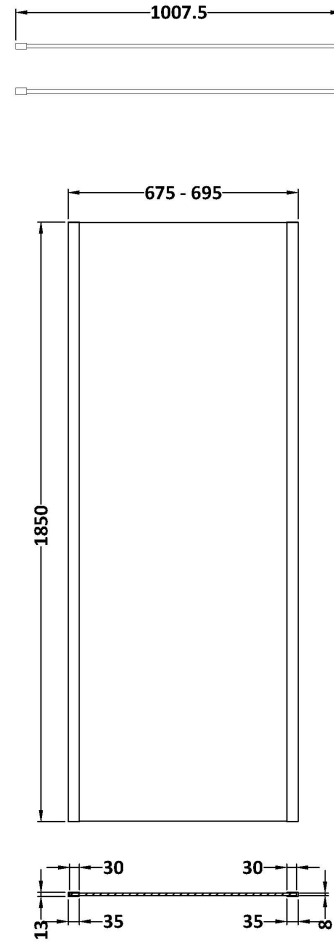

Sales Code: WRSCOBP70

Description: 700 Wetroom Screen Outer Frame 1850X8mm

Packaging Details

Barcode: 5056462645131