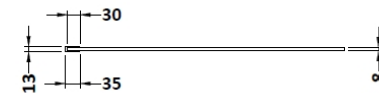

### Product Dimensions

Height (mm):	1850
Width (mm):	700
Depth (mm):	14
Nett Weight (kg):	29.5