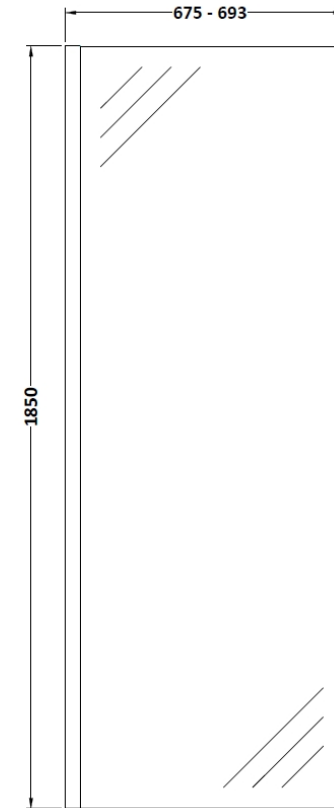

### Product Dimensions

Height (mm):	1850
Width (mm):	700
Depth (mm):	14
Nett Weight (kg):	29.5

### Packaging Dimensions

Height (mm):	65
Width (mm):	750
Length (mm):	1920
Gross Weight (kg):	29.5

### Outer Box Dimensions (If Applicable)

Height (mm):	
Width (mm):	
Depth (mm):	
Length (mm):	
Gross Weight (kg):	
Barcode:	5055275819005

### Product Dimensions

Height (mm):	15
Width (mm):	150
Depth (mm):	1000
Nett Weight (kg):	0.67