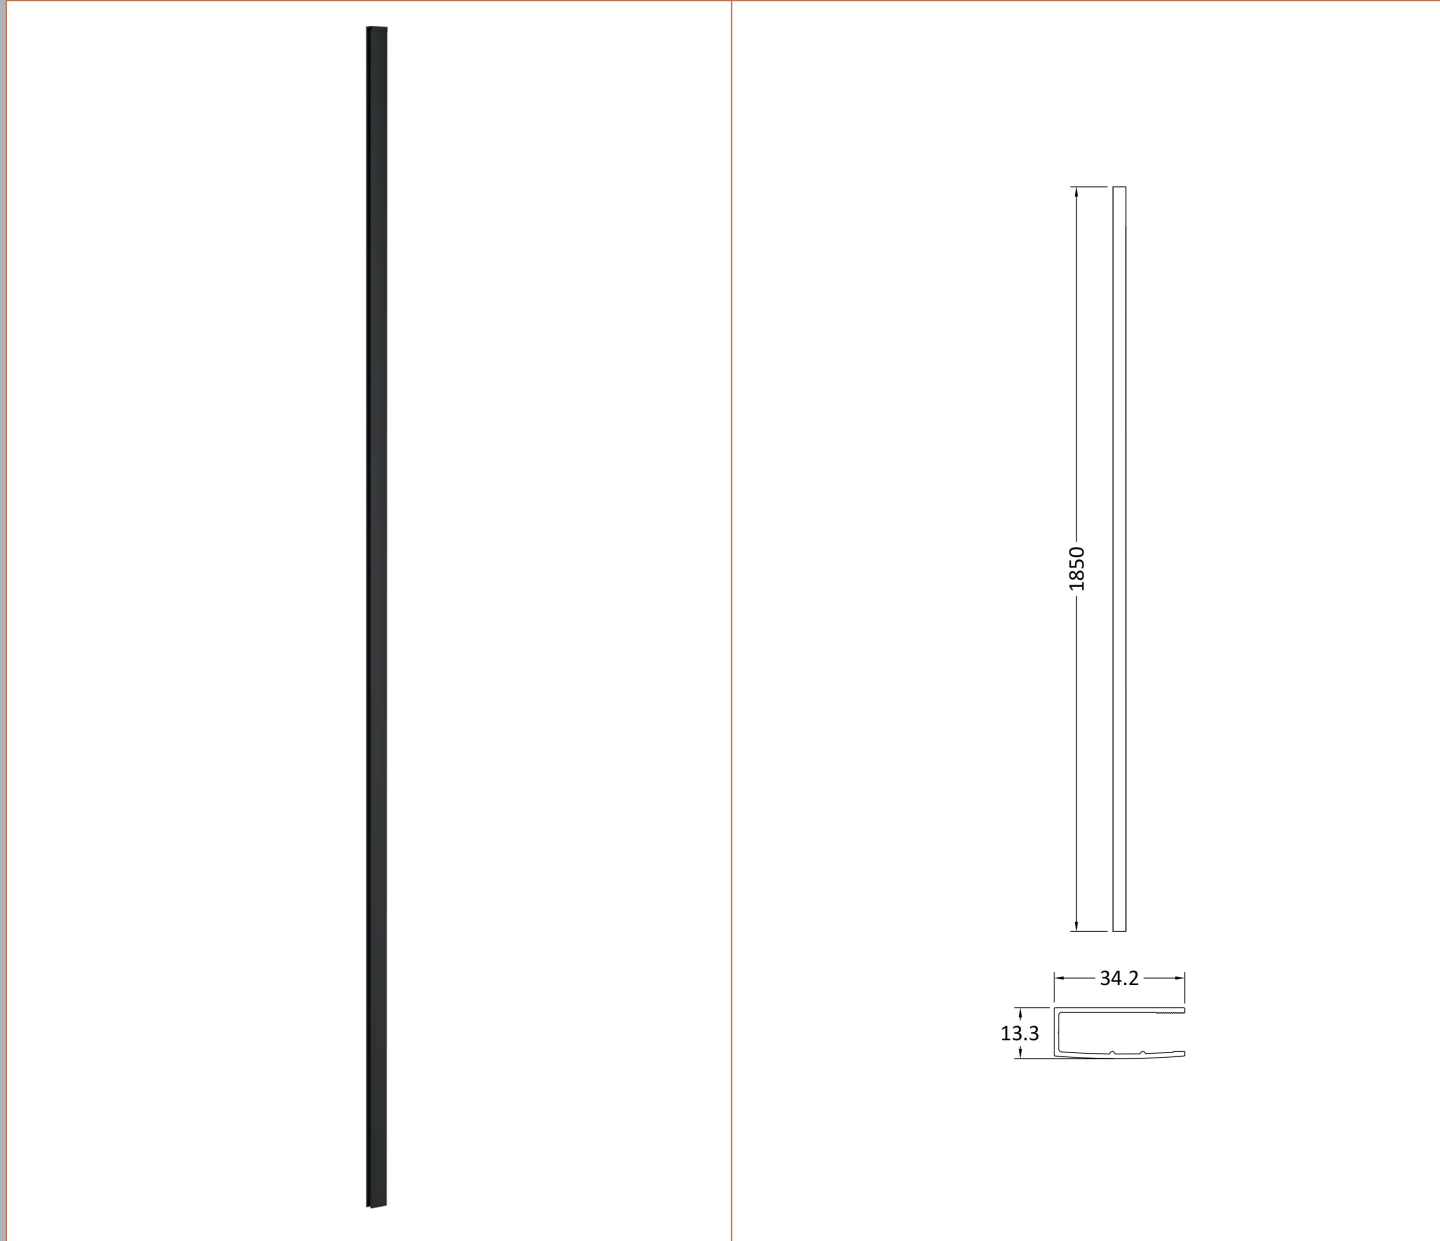

### Product Dimensions

Height (mm):	1850
Width (mm):	700
Depth (mm):	14
Nett Weight (kg):	29.5

### Product Details

Country of Origin:	China
Fitting Instruction:	No
CE & UKCA:	Yes
Profile Material:	Aluminium
Profile Finish:	Chrome
Adjustments (mm):	675mm - 693mm
Entry Width (mm):	N/A
Swing In Dim (mm):	N/A
Swing Out Dim (mm):	N/A
Radius (mm):	Not Applicable
Glass Thickness (mm):	8
Easy Fit:	No
Easy Clean:	No
Handle Style:	Not Applicable
Handle Material:	Not Applicable
Enclosure Design:	Frameless
Wheel Type:	Not Applicable
Support Bar Included:	Support Bar Included
Extras:	None

Sales Code: WRSF009

Description: 1850 Wetroom Wall Channel Black

<b>Product Dimensions</b>	
Height (mm):	1850
Width (mm):	
Depth (mm):	
Nett Weight (kg):	0.6
<b>Packaging Dimensions</b>	
Height (mm):	400
Width (mm):	50
Length (mm):	1860
Gross Weight (kg):	0.6
<b>Packaging Data</b>	
Box Colour:	Brown Cardboard Box - Printed
Box Qty:	1
Label Size:	100 x 50
Label Colour:	White Label
Label Qty:	1
<b>Outer Box Dimensions (If Applicable)</b>	
Height (mm):	
Width (mm):	
Depth (mm):	
Length (mm):	
Gross Weight (kg):	
Barcode:	5056211897224
<b>Product Details</b>	
Country of Origin:	China
Fitting Instruction:	No
CE & UKCA:	N/A
Profile Material:	Aluminium
Profile Finish:	Matt Black
Adjustments (mm):	18mm
Entry Width (mm):	N/A
Swing In Dim (mm):	N/A
Swing Out Dim (mm):	N/A
Radius (mm):	Not Applicable
Glass Thickness (mm):	
Easy Fit:	Not Applicable
Easy Clean:	Not Applicable
Handle Style:	Not Applicable
Handle Material:	Not Applicable
Enclosure Design:	Not Applicable
Wheel Type:	Not Applicable
Support Bar Included:	Support Bar Not Included
Extras:	None

Sales Code: WRSF009U

Description: 1850 Decorative Profile Undrilled Black

**Product Dimensions**

Height (mm):	1850
Width (mm):	34
Depth (mm):	13
Nett Weight (kg):	0.6

**Packaging Dimensions**

Height (mm):	400
Width (mm):	50
Length (mm):	1860
Gross Weight (kg):	0.6