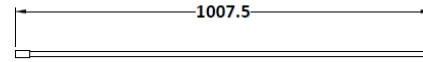

### Product Dimensions

Height (mm):	1850
Width (mm):	700
Depth (mm):	14
Nett Weight (kg):	29.5