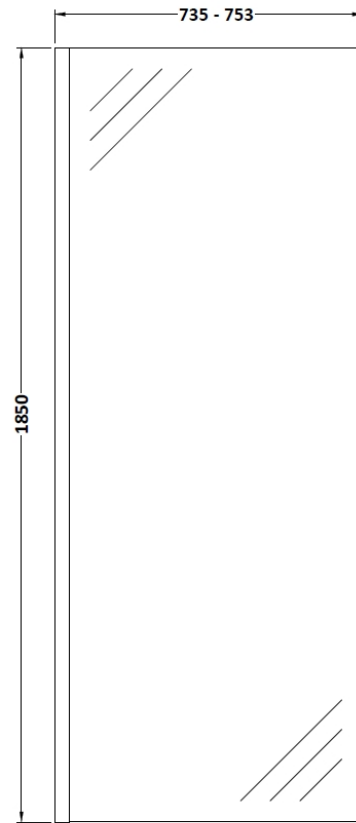

Sales Code: WRSCOBP76

Description: 760 Wetroom Screen Outer Frame 1850X8mm

Packaging Details

Barcode: 5056462645148

Sales Code: WRSC076

Description: Wetroom Screen 760 X 1850 X 8mm

Product Dimensions

Height (mm):	1850
Width (mm):	760
Depth (mm):	14
Nett Weight (kg):	32.5

Packaging Dimensions

Height (mm):	65
Width (mm):	810
Length (mm):	1920
Gross Weight (kg):	32.5

Packaging Data

Box Colour:	Brown Cardboard Box - Printed
Box Qty:	1
Label Size:	100 x 50
Label Colour:	Not Applicable
Label Qty:	0

Outer Box Dimensions (If Applicable)

Height (mm):	
Width (mm):	
Depth (mm):	
Length (mm):	
Gross Weight (kg):	
Barcode:	5055275819012

Product Details

Country of Origin:	China
Fitting Instruction:	No
CE & UKCA:	Yes
Profile Material:	Aluminium
Profile Finish:	Chrome
Adjustments (mm):	735mm - 753mm
Entry Width (mm):	N/A
Swing In Dim (mm):	N/A
Swing Out Dim (mm):	N/A
Radius (mm):	Not Applicable
Glass Thickness (mm):	8
Easy Fit:	No
Easy Clean:	No
Handle Style:	Not Applicable
Handle Material:	Not Applicable
Enclosure Design:	Frameless
Wheel Type:	Not Applicable
Support Bar Included:	Support Bar Included
Extras:	None