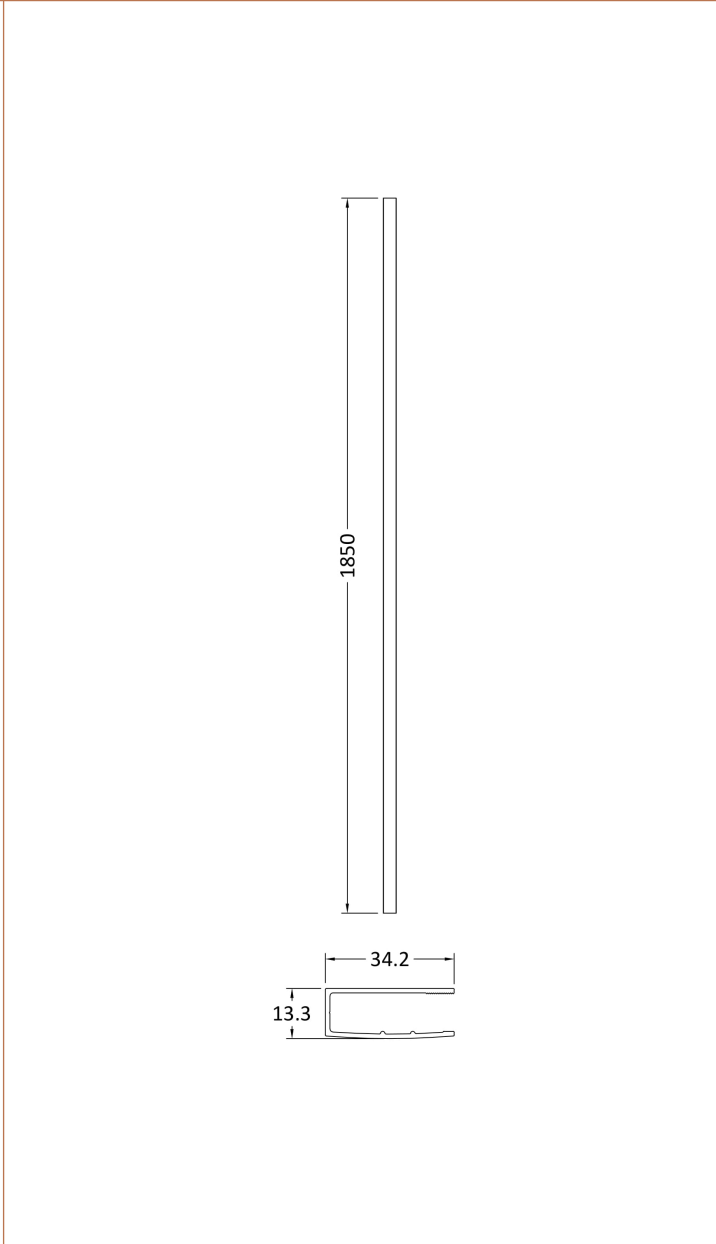

Outer Box Dimensions (If Applicable)

Height (mm):	
Width (mm):	
Depth (mm):	
Length (mm):	
Gross Weight (kg):	
Barcode:	5055275819012

Product Details

Country of Origin:	China
Fitting Instruction:	No
CE & UKCA:	Yes
Profile Material:	Aluminium
Profile Finish:	Chrome
Adjustments (mm):	735mm - 753mm
Entry Width (mm):	N/A
Swing In Dim (mm):	N/A
Swing Out Dim (mm):	N/A
Radius (mm):	Not Applicable
Glass Thickness (mm):	8
Easy Fit:	No
Easy Clean:	No
Handle Style:	Not Applicable
Handle Material:	Not Applicable
Enclosure Design:	Frameless
Wheel Type:	Not Applicable
Support Bar Included:	Support Bar Included
Extras:	None

Sales Code: WRSF009

Description: 1850 Wetroom Wall Channel Black

Product Dimensions	
Height (mm):	1850
Width (mm):	
Depth (mm):	
Nett Weight (kg):	0.6
Packaging Dimensions	
Height (mm):	60
Width (mm):	185
Length (mm):	1860
Gross Weight (kg):	0.6
Packaging Data	
Box Colour:	Brown Cardboard Box - Printed
Box Qty:	1
Label Size:	100 x 50
Label Colour:	White Label
Label Qty:	1
Outer Box Dimensions (If Applicable)	
Height (mm):	
Width (mm):	
Depth (mm):	
Length (mm):	
Gross Weight (kg):	
Barcode:	5056211897224
Product Details	
Country of Origin:	China
Fitting Instruction:	No
CE & UKCA:	N/A
Profile Material:	Aluminium
Profile Finish:	Matt Black
Adjustments (mm):	18mm
Entry Width (mm):	N/A
Swing In Dim (mm):	N/A
Swing Out Dim (mm):	N/A
Radius (mm):	Not Applicable
Glass Thickness (mm):	
Easy Fit:	Not Applicable
Easy Clean:	Not Applicable
Handle Style:	Not Applicable
Handle Material:	Not Applicable
Enclosure Design:	Not Applicable
Wheel Type:	Not Applicable
Support Bar Included:	Support Bar Not Included
Extras:	None

Sales Code: WRSF009U

Description: 1850 Decorative Profile Undrilled Black

Product Dimensions

Height (mm):	1850
Width (mm):	34
Depth (mm):	13
Nett Weight (kg):	0.6

Packaging Dimensions

Height (mm):	60
Width (mm):	185
Length (mm):	1860
Gross Weight (kg):	0.6