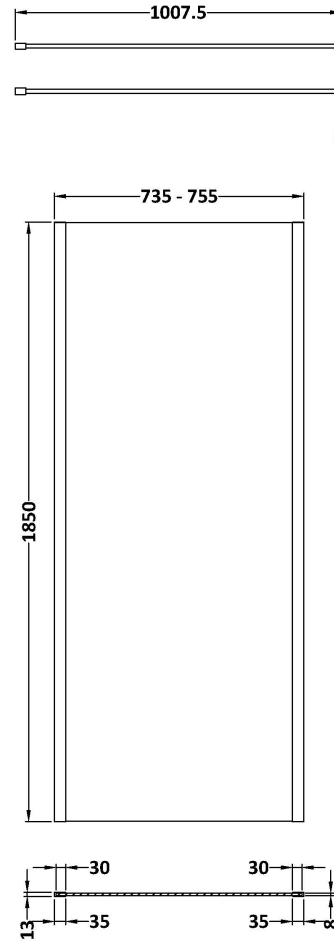

Sales Code: WRSCOBP76

Description: 760 Wetroom Screen Outer Frame 1850X8mm

Packaging Details

Barcode: 5056462645148

Sales Code: WRSC076

Description: Wetroom Screen 760 X 1850 X 8mm

Product Dimensions

Height (mm):	1850
Width (mm):	760
Depth (mm):	14
Nett Weight (kg):	32.5

Packaging Dimensions

Height (mm):	65
Width (mm):	810
Length (mm):	1920
Gross Weight (kg):	32.5

Packaging Data

Box Colour:	Brown Cardboard Box - Printed
Box Qty:	1
Label Size:	100 x 50
Label Colour:	Not Applicable
Label Qty:	0

Outer Box Dimensions (If Applicable)

Height (mm):	
Width (mm):	
Depth (mm):	
Length (mm):	
Gross Weight (kg):	
Barcode:	5055275819012

Product Details

Country of Origin:	China
Fitting Instruction:	No
CE & UKCA:	Yes
Profile Material:	Aluminium
Profile Finish:	Chrome
Adjustments (mm):	735mm - 753mm
Entry Width (mm):	N/A
Swing In Dim (mm):	N/A
Swing Out Dim (mm):	N/A
Radius (mm):	Not Applicable
Glass Thickness (mm):	8
Easy Fit:	No
Easy Clean:	No
Handle Style:	Not Applicable
Handle Material:	Not Applicable
Enclosure Design:	Frameless
Wheel Type:	Not Applicable
Support Bar Included:	Support Bar Included
Extras:	None

Sales Code: WRSF009U

Description: 1850 Decorative Profile Undrilled Black

Product Dimensions

Height (mm):	1850
Width (mm):	34
Depth (mm):	13
Nett Weight (kg):	0.6

Packaging Dimensions

Height (mm):	60
Width (mm):	185
Length (mm):	1860
Gross Weight (kg):	0.6