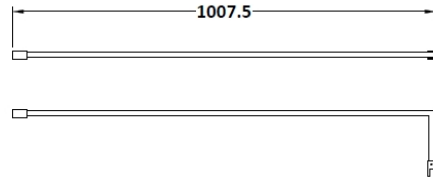

Sales Code: WRSCOBP76

Description: 760 Wetroom Screen Outer Frame 1850X8mm

Packaging Details

Barcode: 5056462645148

Sales Code: WRSC076

Description: Wetroom Screen 760 X 1850 X 8mm

Product Dimensions

Height (mm):	1850
Width (mm):	760
Depth (mm):	14
Nett Weight (kg):	32.5

Outer Box Dimensions (If Applicable)

Height (mm):	
Width (mm):	
Depth (mm):	
Length (mm):	
Gross Weight (kg):	
Barcode:	5055275819012

Product Details

Country of Origin:	China
Fitting Instruction:	No
CE & UKCA:	Yes
Profile Material:	Aluminium
Profile Finish:	Chrome
Adjustments (mm):	735mm - 753mm
Entry Width (mm):	N/A
Swing In Dim (mm):	N/A
Swing Out Dim (mm):	N/A
Radius (mm):	Not Applicable
Glass Thickness (mm):	8
Easy Fit:	No
Easy Clean:	No
Handle Style:	Not Applicable
Handle Material:	Not Applicable
Enclosure Design:	Frameless
Wheel Type:	Not Applicable
Support Bar Included:	Support Bar Included
Extras:	None

Sales Code: WRSF009

Description: 1850 Wetroom Wall Channel Black

Product Dimensions	
Height (mm):	1850
Width (mm):	
Depth (mm):	
Nett Weight (kg):	0.6
Packaging Dimensions	
Height (mm):	60
Width (mm):	185
Length (mm):	1860
Gross Weight (kg):	0.6
Packaging Data	
Box Colour:	Brown Cardboard Box - Printed
Box Qty:	1
Label Size:	100 x 50
Label Colour:	White Label
Label Qty:	1
Outer Box Dimensions (If Applicable)	
Height (mm):	
Width (mm):	
Depth (mm):	
Length (mm):	
Gross Weight (kg):	
Barcode:	5056211897224
Product Details	
Country of Origin:	China
Fitting Instruction:	No
CE & UKCA:	N/A
Profile Material:	Aluminium
Profile Finish:	Matt Black
Adjustments (mm):	18mm
Entry Width (mm):	N/A
Swing In Dim (mm):	N/A
Swing Out Dim (mm):	N/A
Radius (mm):	Not Applicable
Glass Thickness (mm):	
Easy Fit:	Not Applicable
Easy Clean:	Not Applicable
Handle Style:	Not Applicable
Handle Material:	Not Applicable
Enclosure Design:	Not Applicable
Wheel Type:	Not Applicable
Support Bar Included:	Support Bar Not Included
Extras:	None