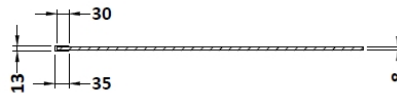

Sales Code: WRSCOBP76

Description: 760 Wetroom Screen Outer Frame 1850X8mm

Packaging Details

Barcode: 5056462645148

Sales Code: WRSC076

Description: Wetroom Screen 760 X 1850 X 8mm

Product Dimensions

Height (mm):	1850
Width (mm):	760
Depth (mm):	14
Nett Weight (kg):	32.5

Outer Box Dimensions (If Applicable)

Height (mm):	
Width (mm):	
Depth (mm):	
Length (mm):	
Gross Weight (kg):	
Barcode:	5055275819012

Product Details

Country of Origin:	China
Fitting Instruction:	No
CE & UKCA:	Yes
Profile Material:	Aluminium
Profile Finish:	Chrome
Adjustments (mm):	735mm - 753mm
Entry Width (mm):	N/A
Swing In Dim (mm):	N/A
Swing Out Dim (mm):	N/A
Radius (mm):	Not Applicable
Glass Thickness (mm):	8
Easy Fit:	No
Easy Clean:	No
Handle Style:	Not Applicable
Handle Material:	Not Applicable
Enclosure Design:	Frameless
Wheel Type:	Not Applicable
Support Bar Included:	Support Bar Included
Extras:	None

Sales Code: WRSF009

Description: 1850 Wetroom Wall Channel Black

Product Dimensions	
Height (mm):	1850
Width (mm):	
Depth (mm):	
Nett Weight (kg):	0.6
Packaging Dimensions	
Height (mm):	60
Width (mm):	185
Length (mm):	1860
Gross Weight (kg):	0.6
Packaging Data	
Box Colour:	Brown Cardboard Box - Printed
Box Qty:	1
Label Size:	100 x 50
Label Colour:	White Label
Label Qty:	1
Outer Box Dimensions (If Applicable)	
Height (mm):	
Width (mm):	
Depth (mm):	
Length (mm):	
Gross Weight (kg):	
Barcode:	5056211897224
Product Details	
Country of Origin:	China
Fitting Instruction:	No
CE & UKCA:	N/A
Profile Material:	Aluminium
Profile Finish:	Matt Black
Adjustments (mm):	18mm
Entry Width (mm):	N/A
Swing In Dim (mm):	N/A
Swing Out Dim (mm):	N/A
Radius (mm):	Not Applicable
Glass Thickness (mm):	
Easy Fit:	Not Applicable
Easy Clean:	Not Applicable
Handle Style:	Not Applicable
Handle Material:	Not Applicable
Enclosure Design:	Not Applicable
Wheel Type:	Not Applicable
Support Bar Included:	Support Bar Not Included
Extras:	None