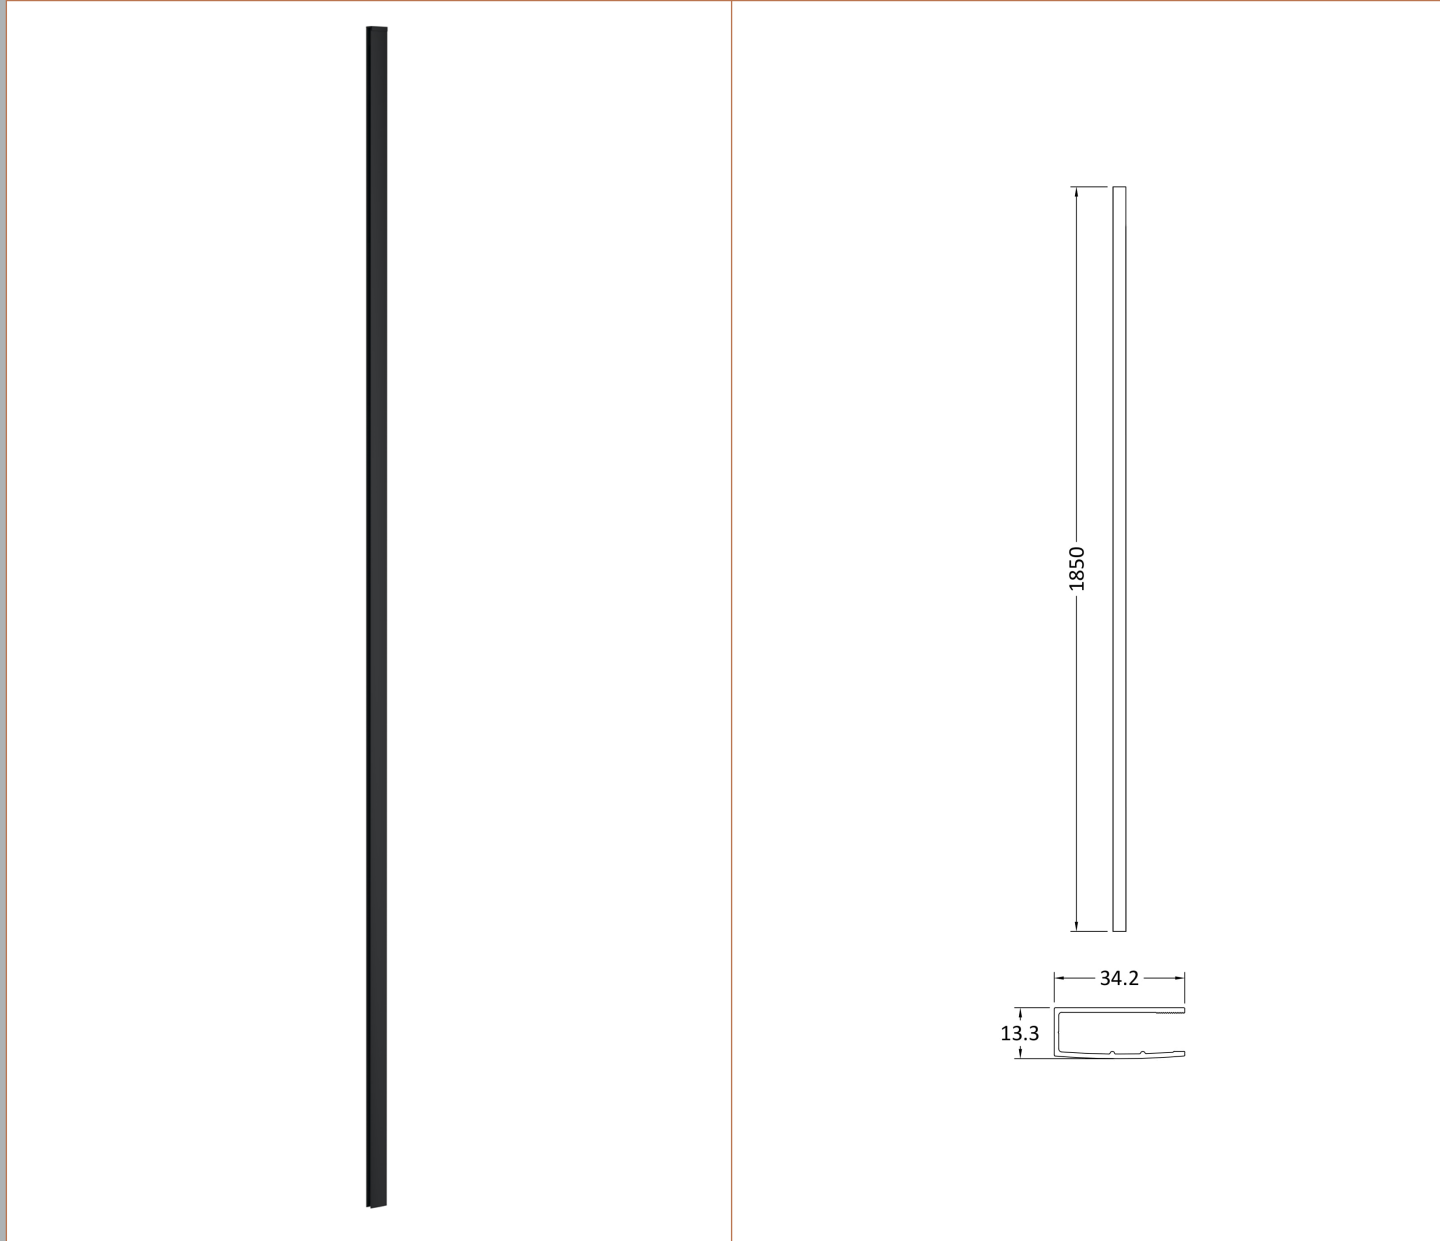

Outer Box Dimensions (If Applicable)

Height (mm):	
Width (mm):	
Depth (mm):	
Length (mm):	
Gross Weight (kg):	
Barcode:	5055275819012

Product Details

Country of Origin:	China
Fitting Instruction:	No
CE & UKCA:	Yes
Profile Material:	Aluminium
Profile Finish:	Chrome
Adjustments (mm):	735mm - 753mm
Entry Width (mm):	N/A
Swing In Dim (mm):	N/A
Swing Out Dim (mm):	N/A
Radius (mm):	Not Applicable
Glass Thickness (mm):	8
Easy Fit:	No
Easy Clean:	No
Handle Style:	Not Applicable
Handle Material:	Not Applicable
Enclosure Design:	Frameless
Wheel Type:	Not Applicable
Support Bar Included:	Support Bar Included
Extras:	None

Sales Code: WRSF009

Description: 1850 Wetroom Wall Channel Black

Product Dimensions	
Height (mm):	1850
Width (mm):	
Depth (mm):	
Nett Weight (kg):	0.6
Packaging Dimensions	
Height (mm):	60
Width (mm):	185
Length (mm):	1860
Gross Weight (kg):	0.6
Packaging Data	
Box Colour:	Brown Cardboard Box - Printed
Box Qty:	1
Label Size:	100 x 50
Label Colour:	White Label
Label Qty:	1
Outer Box Dimensions (If Applicable)	
Height (mm):	
Width (mm):	
Depth (mm):	
Length (mm):	
Gross Weight (kg):	
Barcode:	5056211897224
Product Details	
Country of Origin:	China
Fitting Instruction:	No
CE & UKCA:	N/A
Profile Material:	Aluminium
Profile Finish:	Matt Black
Adjustments (mm):	18mm
Entry Width (mm):	N/A
Swing In Dim (mm):	N/A
Swing Out Dim (mm):	N/A
Radius (mm):	Not Applicable
Glass Thickness (mm):	
Easy Fit:	Not Applicable
Easy Clean:	Not Applicable
Handle Style:	Not Applicable
Handle Material:	Not Applicable
Enclosure Design:	Not Applicable
Wheel Type:	Not Applicable
Support Bar Included:	Support Bar Not Included
Extras:	None

Sales Code: WRSF009U

Description: 1850 Decorative Profile Undrilled Black

Product Dimensions

Height (mm):	1850
Width (mm):	34
Depth (mm):	13
Nett Weight (kg):	0.6

Packaging Dimensions

Height (mm):	60
Width (mm):	185
Length (mm):	1860
Gross Weight (kg):	0.6