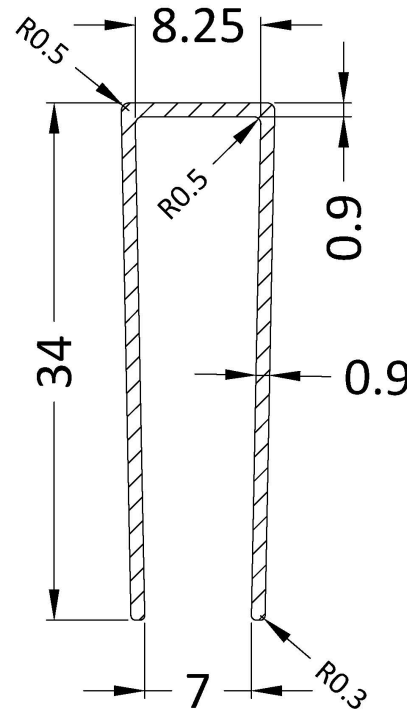

Sales Code: WRSF036UF

Description: 1850 Undrilled Flat Profile Pewter

OVERALL LENGTH 1850mm

Product Dimensions

Height (mm):	1850
Width (mm):	10
Depth (mm):	34
Nett Weight (kg):	0.6

Packaging Dimensions

Height (mm):	60
Width (mm):	185
Length (mm):	1860
Gross Weight (kg):	0.6

Packaging Data

Box Colour:	Brown Cardboard Box - Printed
Box Qty:	1
Label Size:	100 x 50
Label Colour:	White Label
Label Qty:	1

Outer Box Dimensions (If Applicable)

Height (mm):	
Width (mm):	
Depth (mm):	
Length (mm):	
Gross Weight (kg):	
Barcode:	5056678433775

Product Details

Country of Origin:	China
Fitting Instruction:	No
CE & UKCA:	N/A
Profile Material:	Aluminium
Profile Finish:	Brushed Pewter
Adjustments (mm):	18mm
Entry Width (mm):	N/A
Swing In Dim (mm):	N/A
Swing Out Dim (mm):	N/A
Radius (mm):	Not Applicable
Glass Thickness (mm):	
Easy Fit:	Not Applicable
Easy Clean:	Not Applicable
Handle Style:	Not Applicable
Handle Material:	Not Applicable
Enclosure Design:	Not Applicable
Wheel Type:	Not Applicable
Support Bar Included:	Support Bar Not Included
Extras:	None