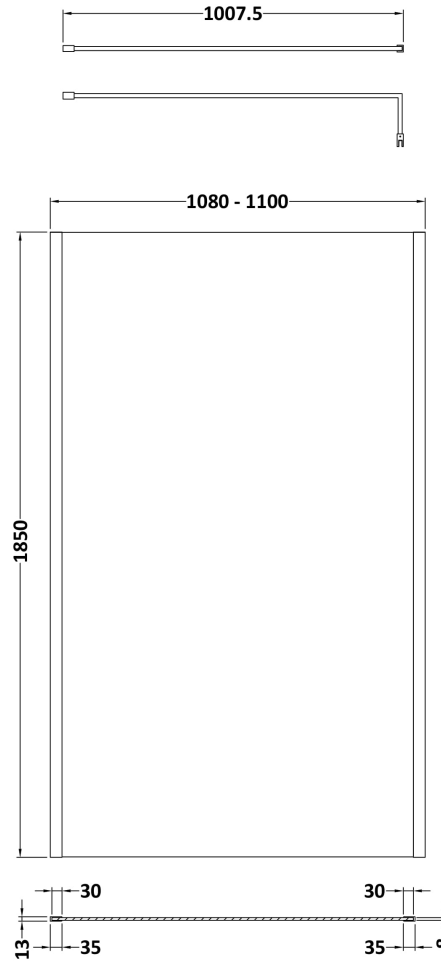

Sales Code: WRSCOGM11

Description: 1100 Wetroom Screen Outer Frame 1850X8mm

Packaging Details

Barcode: 5056678485620