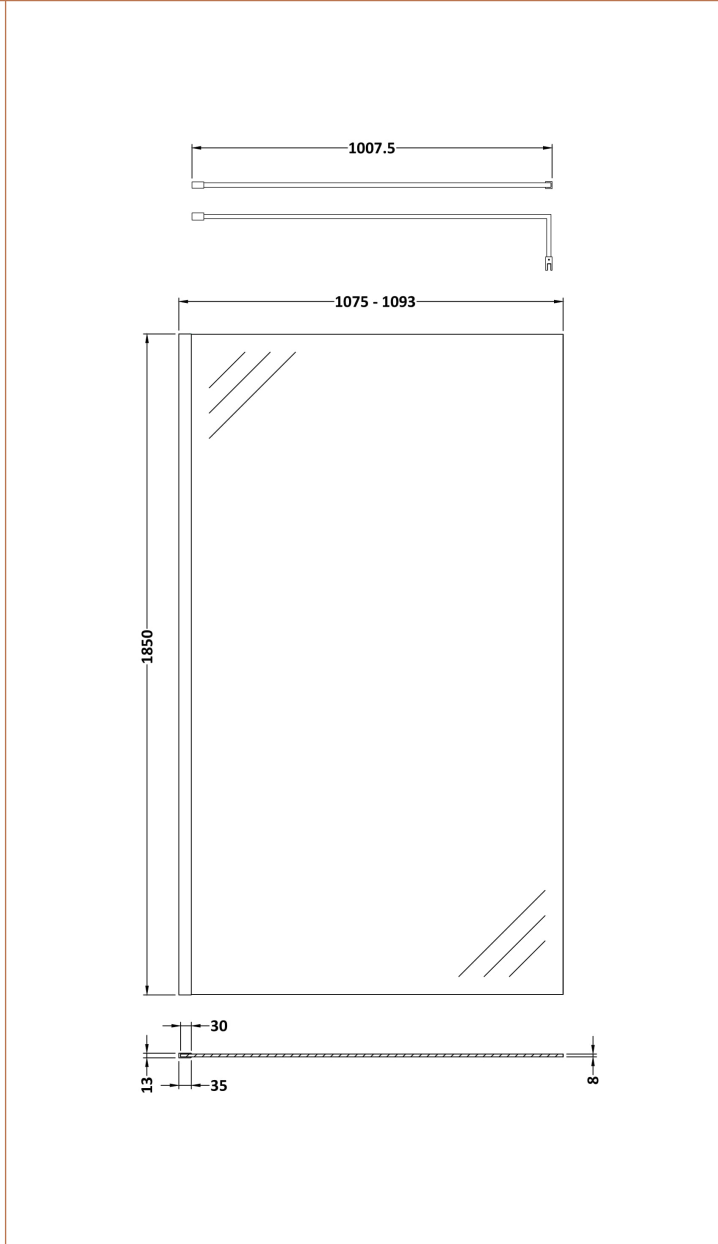

### Product Dimensions

Height (mm):	1850
Width (mm):	1100
Depth (mm):	14
Nett Weight (kg):	46

### Packaging Dimensions

Height (mm):	65
Width (mm):	1150
Length (mm):	1920
Gross Weight (kg):	46

### Product Dimensions

Height (mm):	1850
Width (mm):	13
Depth (mm):	34
Nett Weight (kg):	0.6

### Packaging Dimensions

Height (mm):	60
Width (mm):	185
Length (mm):	1860
Gross Weight (kg):	0.6