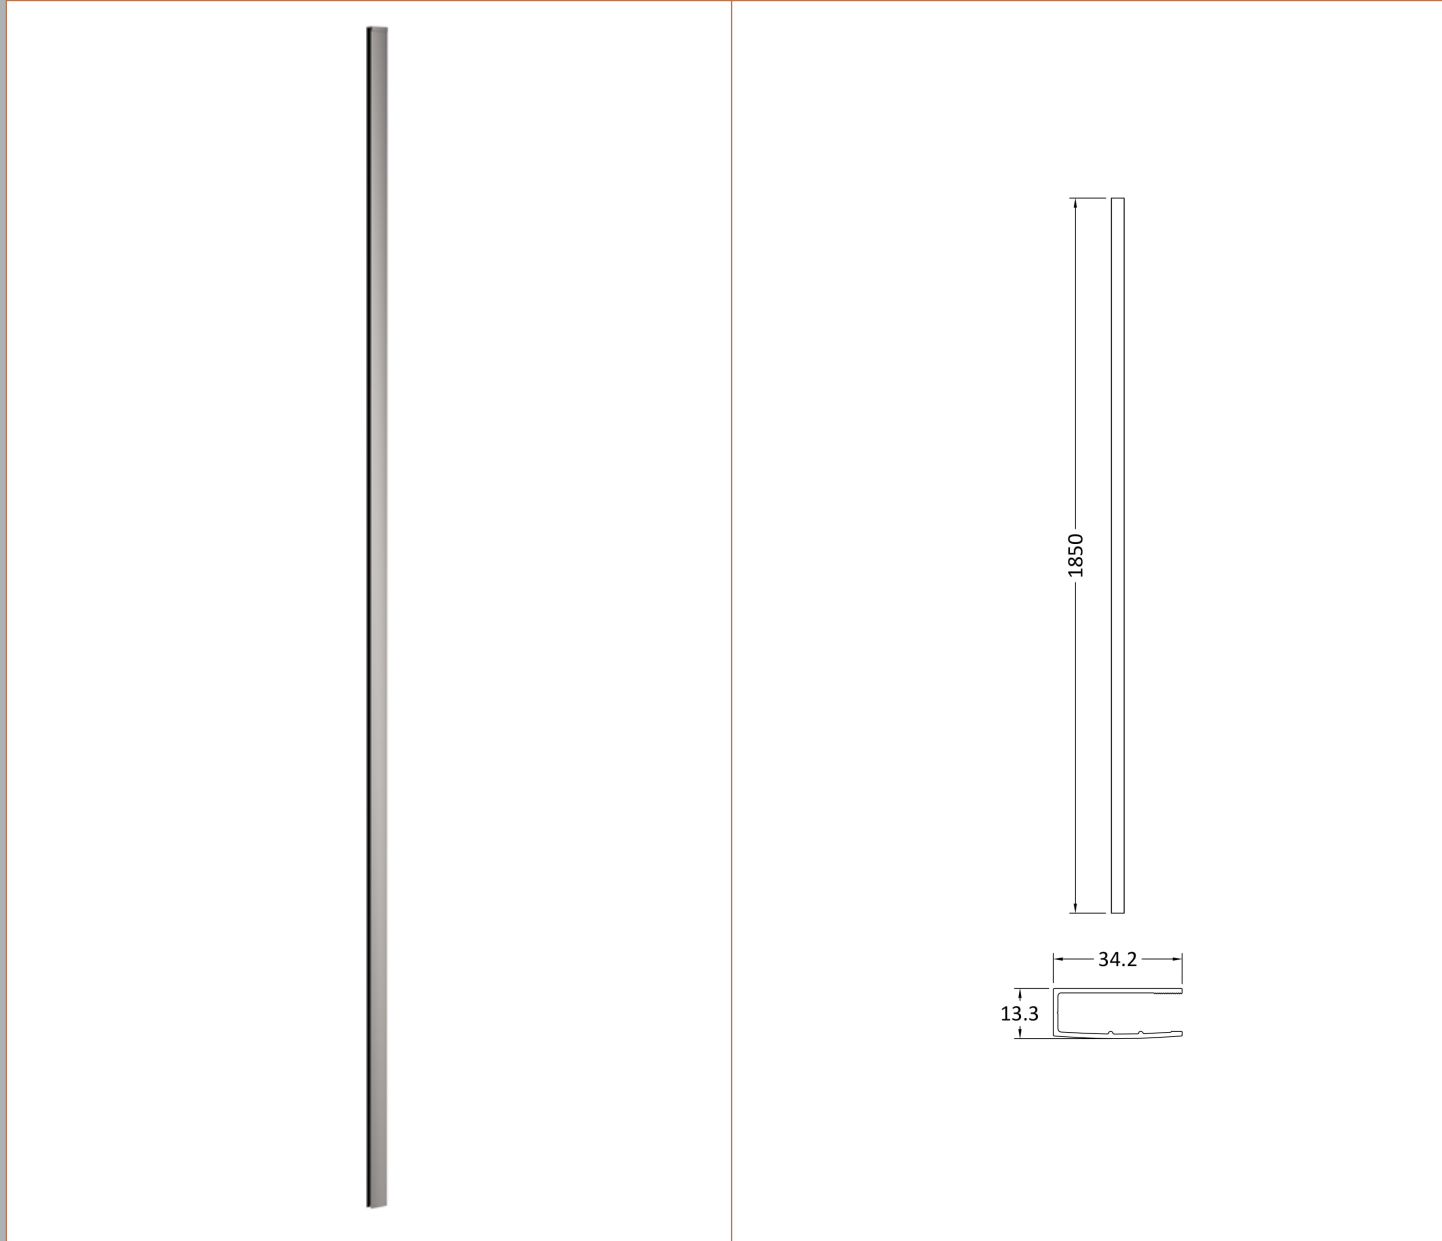

### Product Dimensions

Height (mm):	1850
Width (mm):	1100
Depth (mm):	14
Nett Weight (kg):	46

### Outer Box Dimensions (If Applicable)

Height (mm):	
Width (mm):	
Depth (mm):	
Length (mm):	
Gross Weight (kg):	
Barcode:	5055275831748

### Product Details

Country of Origin:	China
Fitting Instruction:	No
CE & UKCA:	Yes
Profile Material:	Aluminium
Profile Finish:	Chrome
Adjustments (mm):	1075mm-1093mm
Entry Width (mm):	N/A
Swing In Dim (mm):	N/A
Swing Out Dim (mm):	N/A
Radius (mm):	Not Applicable
Glass Thickness (mm):	8
Easy Fit:	No
Easy Clean:	No
Handle Style:	Not Applicable
Handle Material:	Not Applicable
Enclosure Design:	Frameless
Wheel Type:	Not Applicable
Support Bar Included:	Support Bar Included
Extras:	None

### Product Dimensions

Height (mm):	1850
Width (mm):	13
Depth (mm):	34
Nett Weight (kg):	0.6