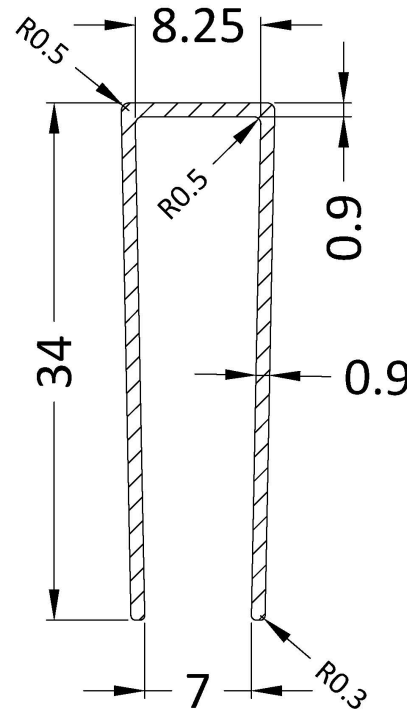

Outer Box Dimensions (If Applicable)

Height (mm):	
Width (mm):	
Depth (mm):	
Length (mm):	
Gross Weight (kg):	
Barcode:	5055275819050

Product Details

Country of Origin:	China
Fitting Instruction:	No
CE & UKCA:	Yes
Profile Material:	Aluminium
Profile Finish:	Chrome
Adjustments (mm):	1175mm - 1193mm
Entry Width (mm):	N/A
Swing In Dim (mm):	N/A
Swing Out Dim (mm):	N/A
Radius (mm):	Not Applicable
Glass Thickness (mm):	8
Easy Fit:	No
Easy Clean:	No
Handle Style:	Not Applicable
Handle Material:	Not Applicable
Enclosure Design:	Frameless
Wheel Type:	Not Applicable
Support Bar Included:	Support Bar Included
Extras:	None

Sales Code: WRSF036

Description: 1850 Wetroom Wall Channel Pewter

Product Dimensions

Height (mm):	1850
Width (mm):	13
Depth (mm):	34
Nett Weight (kg):	0.6

Packaging Dimensions

Height (mm):	60
Width (mm):	185
Length (mm):	1860
Gross Weight (kg):	0.6

Product Details

Country of Origin:	China
Fitting Instruction:	No
CE & UKCA:	N/A
Profile Material:	Aluminium
Profile Finish:	Brushed Pewter
Adjustments (mm):	18mm
Entry Width (mm):	N/A
Swing In Dim (mm):	N/A
Swing Out Dim (mm):	N/A
Radius (mm):	Not Applicable
Glass Thickness (mm):	
Easy Fit:	Not Applicable
Easy Clean:	Not Applicable
Handle Style:	Not Applicable
Handle Material:	Not Applicable
Enclosure Design:	Not Applicable
Wheel Type:	Not Applicable
Support Bar Included:	Support Bar Not Included
Extras:	None

Sales Code: WRSF036UF

Description: 1850 Undrilled Flat Profile Pewter

OVERALL LENGTH 1850mm

Product Dimensions

Height (mm):	1850
Width (mm):	10
Depth (mm):	34
Nett Weight (kg):	0.6

Packaging Dimensions

Height (mm):	60
Width (mm):	185
Length (mm):	1860
Gross Weight (kg):	0.6