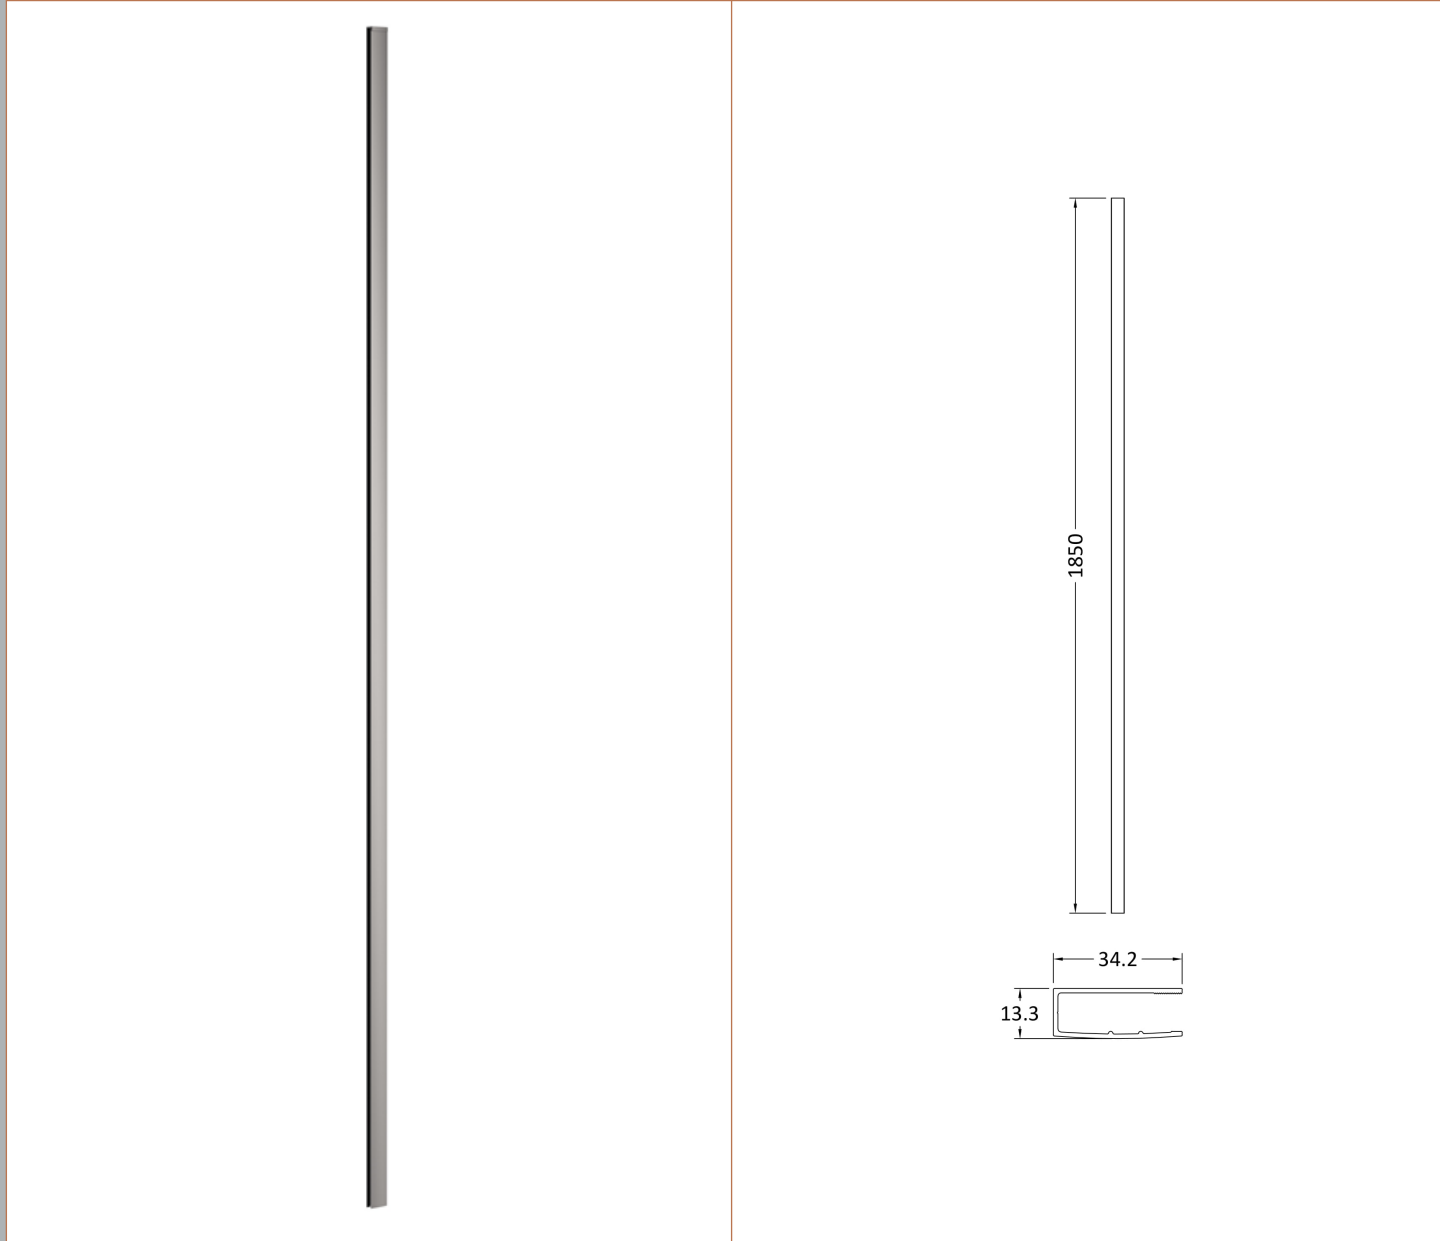

Packaging Dimensions

Height (mm):	65
Width (mm):	1250
Length (mm):	1920
Gross Weight (kg):	50.5

Packaging Data

Box Colour:	Brown Cardboard Box - Printed
Box Qty:	1
Label Size:	100 x 50
Label Colour:	Not Applicable
Label Qty:	0

Outer Box Dimensions (If Applicable)

Height (mm):	
Width (mm):	
Depth (mm):	
Length (mm):	
Gross Weight (kg):	
Barcode:	5055275819050

Product Details

Country of Origin:	China
Fitting Instruction:	No
CE & UKCA:	Yes
Profile Material:	Aluminium
Profile Finish:	Chrome
Adjustments (mm):	1175mm - 1193mm
Entry Width (mm):	N/A
Swing In Dim (mm):	N/A
Swing Out Dim (mm):	N/A
Radius (mm):	Not Applicable
Glass Thickness (mm):	8
Easy Fit:	No
Easy Clean:	No
Handle Style:	Not Applicable
Handle Material:	Not Applicable
Enclosure Design:	Frameless
Wheel Type:	Not Applicable
Support Bar Included:	Support Bar Included
Extras:	None

Sales Code: WRSF036

Description: 1850 Wetroom Wall Channel Pewter

Product Dimensions

Height (mm):	1850
Width (mm):	13
Depth (mm):	34
Nett Weight (kg):	0.6

Packaging Dimensions

Height (mm):	60
Width (mm):	185
Length (mm):	1860
Gross Weight (kg):	0.6

Sales Code: WRSF036UF

Description: 1850 Undrilled Flat Profile Pewter

OVERALL LENGTH 1850mm

Product Dimensions

Height (mm):	1850
Width (mm):	10
Depth (mm):	34
Nett Weight (kg):	0.6

Packaging Dimensions

Height (mm):	60
Width (mm):	185
Length (mm):	1860
Gross Weight (kg):	0.6