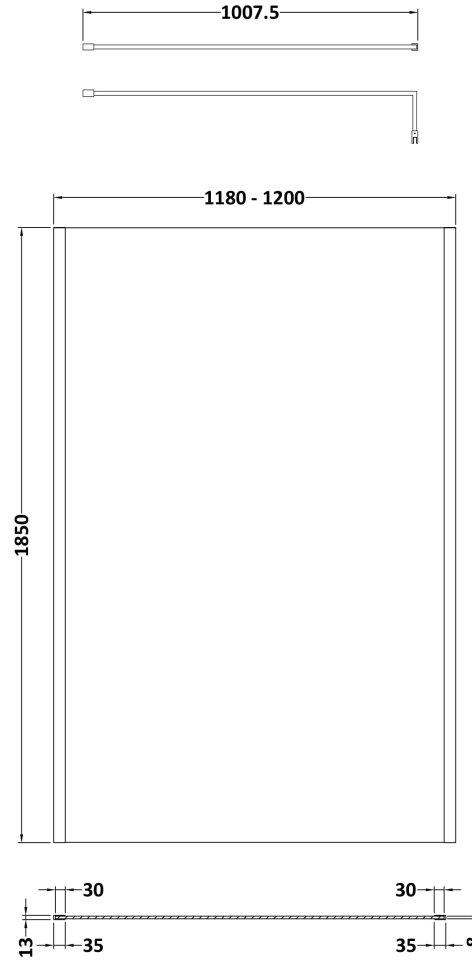

Sales Code: WRSCOGM12

Description: 1200 Wetroom Screen Outer Frame 1850X8mm

Packaging Details

Barcode: 5056678485637

Sales Code: WRSC12

Description: Wetroom Screen 1200 X 1850 X 8mm

Product Dimensions

Height (mm):	1850
Width (mm):	1200
Depth (mm):	14
Nett Weight (kg):	50.5

Packaging Dimensions

Height (mm):	65
Width (mm):	1250
Length (mm):	1920
Gross Weight (kg):	50.5

Packaging Data

Box Colour:	Brown Cardboard Box - Printed
Box Qty:	1
Label Size:	100 x 50
Label Colour:	Not Applicable
Label Qty:	0

Outer Box Dimensions (If Applicable)

Height (mm):	
Width (mm):	
Depth (mm):	
Length (mm):	
Gross Weight (kg):	
Barcode:	5055275819050

Product Details

Country of Origin:	China
Fitting Instruction:	No
CE & UKCA:	Yes
Profile Material:	Aluminium
Profile Finish:	Chrome
Adjustments (mm):	1175mm - 1193mm
Entry Width (mm):	N/A
Swing In Dim (mm):	N/A
Swing Out Dim (mm):	N/A
Radius (mm):	Not Applicable
Glass Thickness (mm):	8
Easy Fit:	No
Easy Clean:	No
Handle Style:	Not Applicable
Handle Material:	Not Applicable
Enclosure Design:	Frameless
Wheel Type:	Not Applicable
Support Bar Included:	Support Bar Included
Extras:	None

Sales Code: WRSF036

Description: 1850 Wetroom Wall Channel Pewter

Product Dimensions

Height (mm):	1850
Width (mm):	13
Depth (mm):	34
Nett Weight (kg):	0.6

Packaging Dimensions

Height (mm):	60
Width (mm):	185
Length (mm):	1860
Gross Weight (kg):	0.6