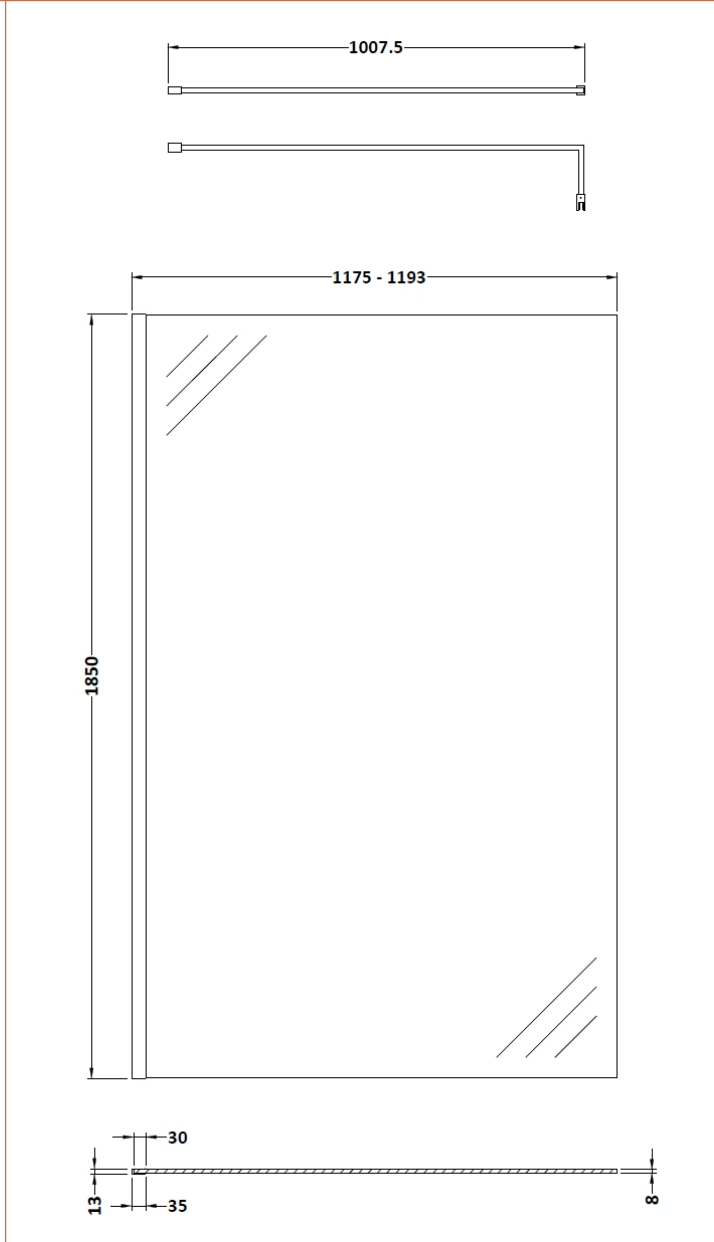

Sales Code: WRSCOGM12

Description: 1200 Wetroom Screen Outer Frame 1850X8mm

Packaging Details

Barcode: 5056678485637

Sales Code: WRSC12

Description: Wetroom Screen 1200 X 1850 X 8mm

Product Dimensions

Height (mm):	1850
Width (mm):	1200
Depth (mm):	14
Nett Weight (kg):	50.5

Packaging Dimensions

Height (mm):	65
Width (mm):	1250
Length (mm):	1920
Gross Weight (kg):	50.5

Packaging Data

Box Colour:	Brown Cardboard Box - Printed
Box Qty:	1
Label Size:	100 x 50
Label Colour:	Not Applicable
Label Qty:	0

Outer Box Dimensions (If Applicable)

Height (mm):	
Width (mm):	
Depth (mm):	
Length (mm):	
Gross Weight (kg):	
Barcode:	5055275819050

Product Details

Country of Origin:	China
Fitting Instruction:	No
CE & UKCA:	Yes
Profile Material:	Aluminium
Profile Finish:	Chrome
Adjustments (mm):	1175mm - 1193mm
Entry Width (mm):	N/A
Swing In Dim (mm):	N/A
Swing Out Dim (mm):	N/A
Radius (mm):	Not Applicable
Glass Thickness (mm):	8
Easy Fit:	No
Easy Clean:	No
Handle Style:	Not Applicable
Handle Material:	Not Applicable
Enclosure Design:	Frameless
Wheel Type:	Not Applicable
Support Bar Included:	Support Bar Included
Extras:	None

Sales Code: WRSF036

Description: 1850 Wetroom Wall Channel Pewter

Product Dimensions

Height (mm):	1850
Width (mm):	13
Depth (mm):	34
Nett Weight (kg):	0.6

Packaging Dimensions

Height (mm):	60
Width (mm):	185
Length (mm):	1860
Gross Weight (kg):	0.6