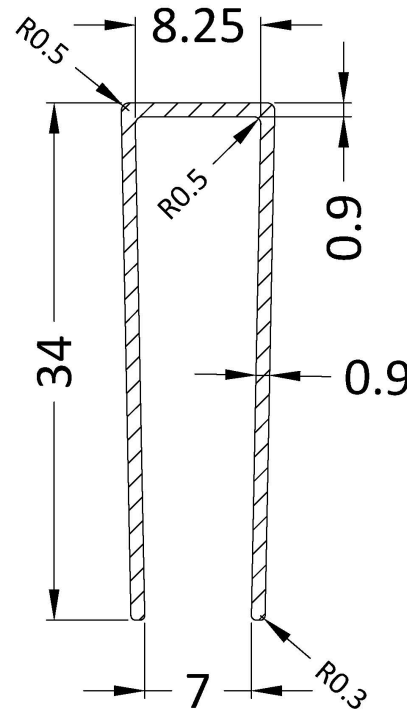

Outer Box Dimensions (If Applicable)

Height (mm):	
Width (mm):	
Depth (mm):	
Length (mm):	
Gross Weight (kg):	
Barcode:	5055275819067

Product Details

Country of Origin:	China
Fitting Instruction:	No
CE & UKCA:	Yes
Profile Material:	Aluminium
Profile Finish:	Chrome
Adjustments (mm):	1375mm - 1393mm
Entry Width (mm):	N/A
Swing In Dim (mm):	N/A
Swing Out Dim (mm):	N/A
Radius (mm):	Not Applicable
Glass Thickness (mm):	8
Easy Fit:	No
Easy Clean:	No
Handle Style:	Not Applicable
Handle Material:	Not Applicable
Enclosure Design:	Frameless
Wheel Type:	Not Applicable
Support Bar Included:	Support Bar Included
Extras:	None

Sales Code: WRSF036

Description: 1850 Wetroom Wall Channel Pewter

Product Dimensions

Height (mm):	1850
Width (mm):	13
Depth (mm):	34
Nett Weight (kg):	0.6

Packaging Dimensions

Height (mm):	60
Width (mm):	185
Length (mm):	1860
Gross Weight (kg):	0.6

Product Details

Country of Origin:	China
Fitting Instruction:	No
CE & UKCA:	N/A
Profile Material:	Aluminium
Profile Finish:	Brushed Pewter
Adjustments (mm):	18mm
Entry Width (mm):	N/A
Swing In Dim (mm):	N/A
Swing Out Dim (mm):	N/A
Radius (mm):	Not Applicable
Glass Thickness (mm):	
Easy Fit:	Not Applicable
Easy Clean:	Not Applicable
Handle Style:	Not Applicable
Handle Material:	Not Applicable
Enclosure Design:	Not Applicable
Wheel Type:	Not Applicable
Support Bar Included:	Support Bar Not Included
Extras:	None

Sales Code: WRSF036UF

Description: 1850 Undrilled Flat Profile Pewter

OVERALL LENGTH 1850mm

Product Dimensions

Height (mm):	1850
Width (mm):	10
Depth (mm):	34
Nett Weight (kg):	0.6

Packaging Dimensions

Height (mm):	60
Width (mm):	185
Length (mm):	1860
Gross Weight (kg):	0.6