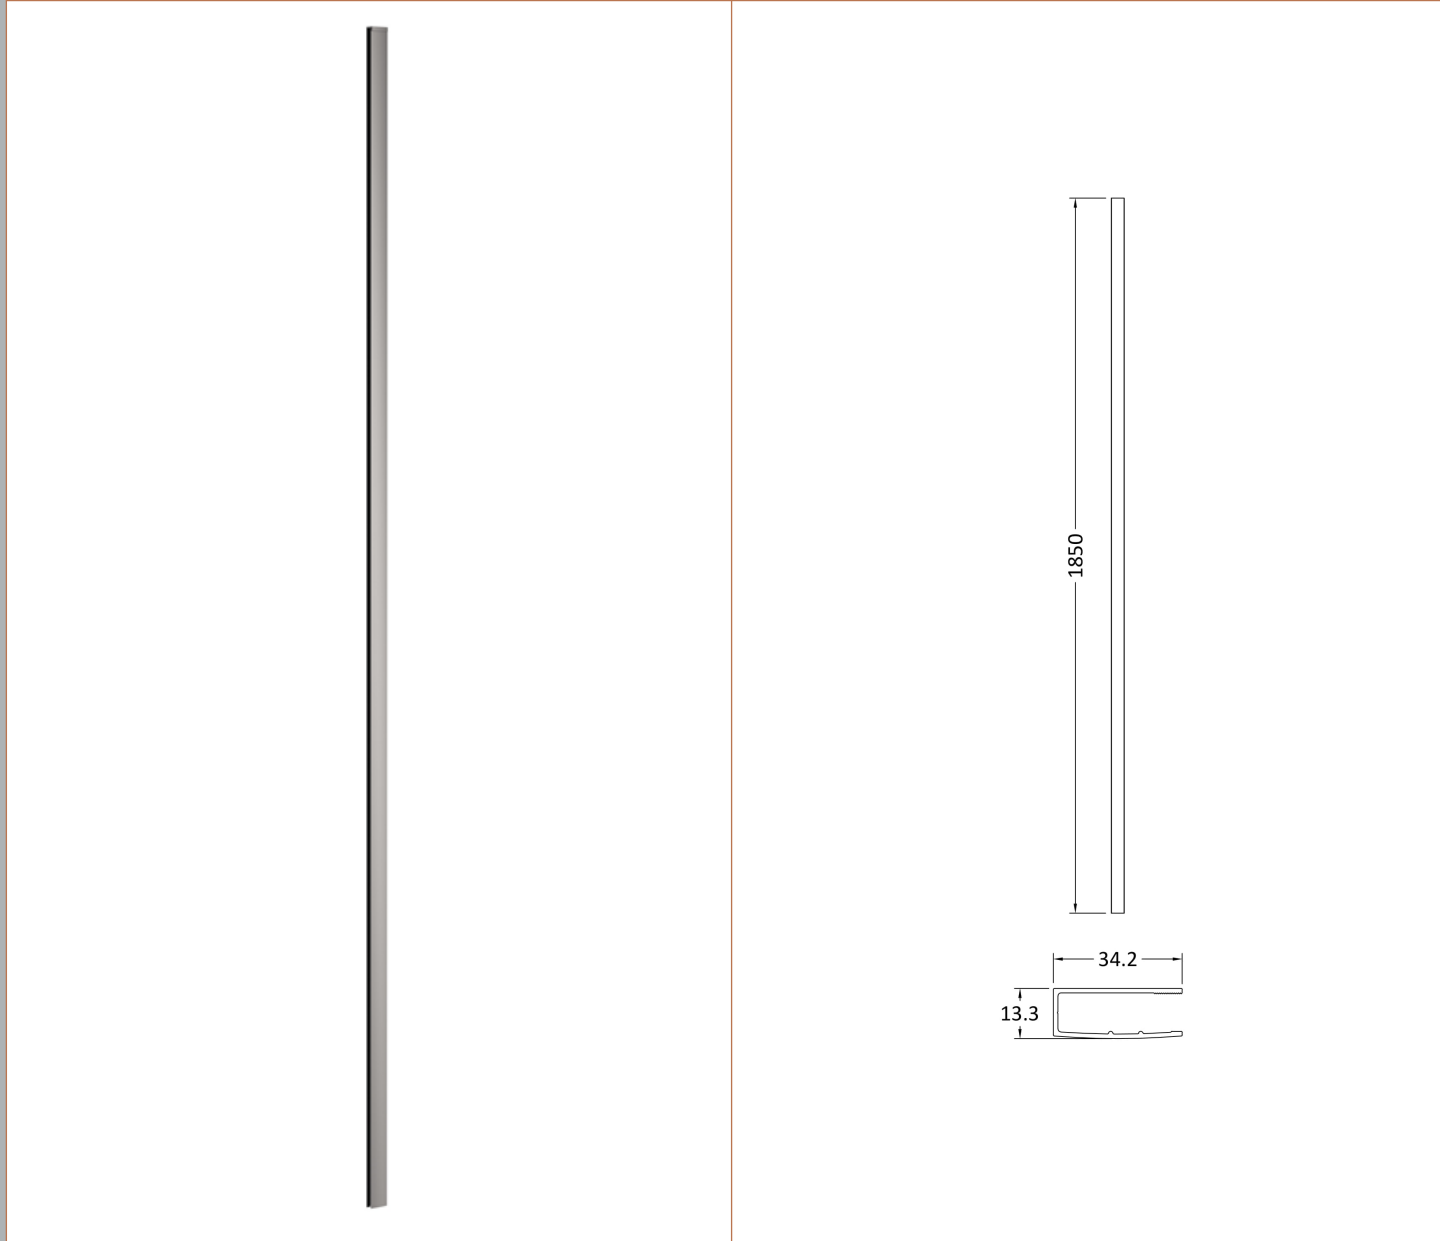

Packaging Dimensions

Height (mm):	65
Width (mm):	1450
Length (mm):	1920
Gross Weight (kg):	59.5

Packaging Data

Box Colour:	Brown Cardboard Box - Printed
Box Qty:	1
Label Size:	100 x 50
Label Colour:	Not Applicable
Label Qty:	0

Outer Box Dimensions (If Applicable)

Height (mm):	
Width (mm):	
Depth (mm):	
Length (mm):	
Gross Weight (kg):	
Barcode:	5055275819067

Product Details

Country of Origin:	China
Fitting Instruction:	No
CE & UKCA:	Yes
Profile Material:	Aluminium
Profile Finish:	Chrome
Adjustments (mm):	1375mm - 1393mm
Entry Width (mm):	N/A
Swing In Dim (mm):	N/A
Swing Out Dim (mm):	N/A
Radius (mm):	Not Applicable
Glass Thickness (mm):	8
Easy Fit:	No
Easy Clean:	No
Handle Style:	Not Applicable
Handle Material:	Not Applicable
Enclosure Design:	Frameless
Wheel Type:	Not Applicable
Support Bar Included:	Support Bar Included
Extras:	None

Sales Code: WRSF036

Description: 1850 Wetroom Wall Channel Pewter

Product Dimensions

Height (mm):	1850
Width (mm):	13
Depth (mm):	34
Nett Weight (kg):	0.6

Packaging Dimensions

Height (mm):	60
Width (mm):	185
Length (mm):	1860
Gross Weight (kg):	0.6

Sales Code: WRSF036UF

Description: 1850 Undrilled Flat Profile Pewter

OVERALL LENGTH 1850mm

Product Dimensions

Height (mm):	1850
Width (mm):	10
Depth (mm):	34
Nett Weight (kg):	0.6

Packaging Dimensions

Height (mm):	60
Width (mm):	185
Length (mm):	1860
Gross Weight (kg):	0.6