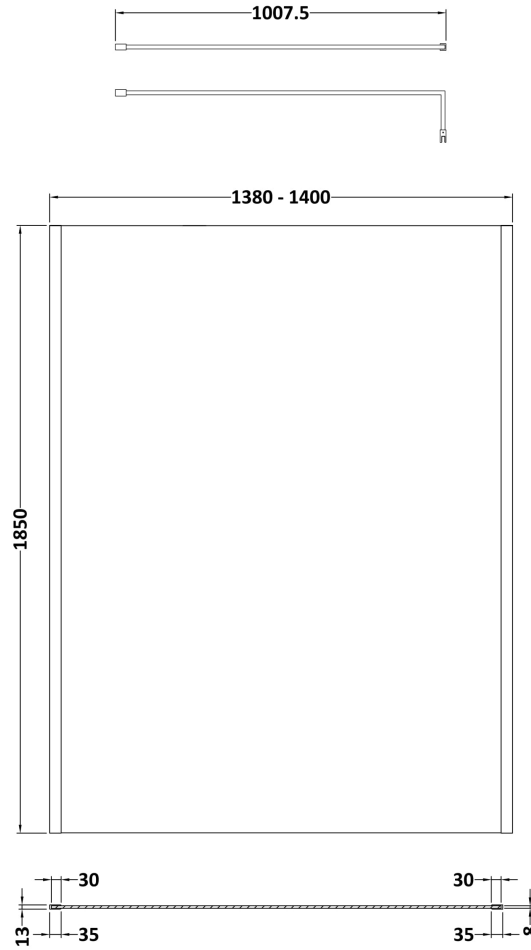

Sales Code: WRSCOGM14

Description: 1400 Wetroom Screen Outer Frame 1850X8mm

Packaging Details

Barcode: 5056678485644

Sales Code: WRSC14

Description: Wetroom Screen 1400 X 1850 X 8mm

Product Dimensions

Height (mm):	1850
Width (mm):	1400
Depth (mm):	14
Nett Weight (kg):	59.5

Packaging Dimensions

Height (mm):	65
Width (mm):	1450
Length (mm):	1920
Gross Weight (kg):	59.5

Packaging Data

Box Colour:	Brown Cardboard Box - Printed
Box Qty:	1
Label Size:	100 x 50
Label Colour:	Not Applicable
Label Qty:	0

Outer Box Dimensions (If Applicable)

Height (mm):	
Width (mm):	
Depth (mm):	
Length (mm):	
Gross Weight (kg):	
Barcode:	5055275819067

Product Details

Country of Origin:	China
Fitting Instruction:	No
CE & UKCA:	Yes
Profile Material:	Aluminium
Profile Finish:	Chrome
Adjustments (mm):	1375mm - 1393mm
Entry Width (mm):	N/A
Swing In Dim (mm):	N/A
Swing Out Dim (mm):	N/A
Radius (mm):	Not Applicable
Glass Thickness (mm):	8
Easy Fit:	No
Easy Clean:	No
Handle Style:	Not Applicable
Handle Material:	Not Applicable
Enclosure Design:	Frameless
Wheel Type:	Not Applicable
Support Bar Included:	Support Bar Included
Extras:	None

Sales Code: WRSF036

Description: 1850 Wetroom Wall Channel Pewter

Product Dimensions

Height (mm):	1850
Width (mm):	13
Depth (mm):	34
Nett Weight (kg):	0.6

Packaging Dimensions

Height (mm):	60
Width (mm):	185
Length (mm):	1860
Gross Weight (kg):	0.6