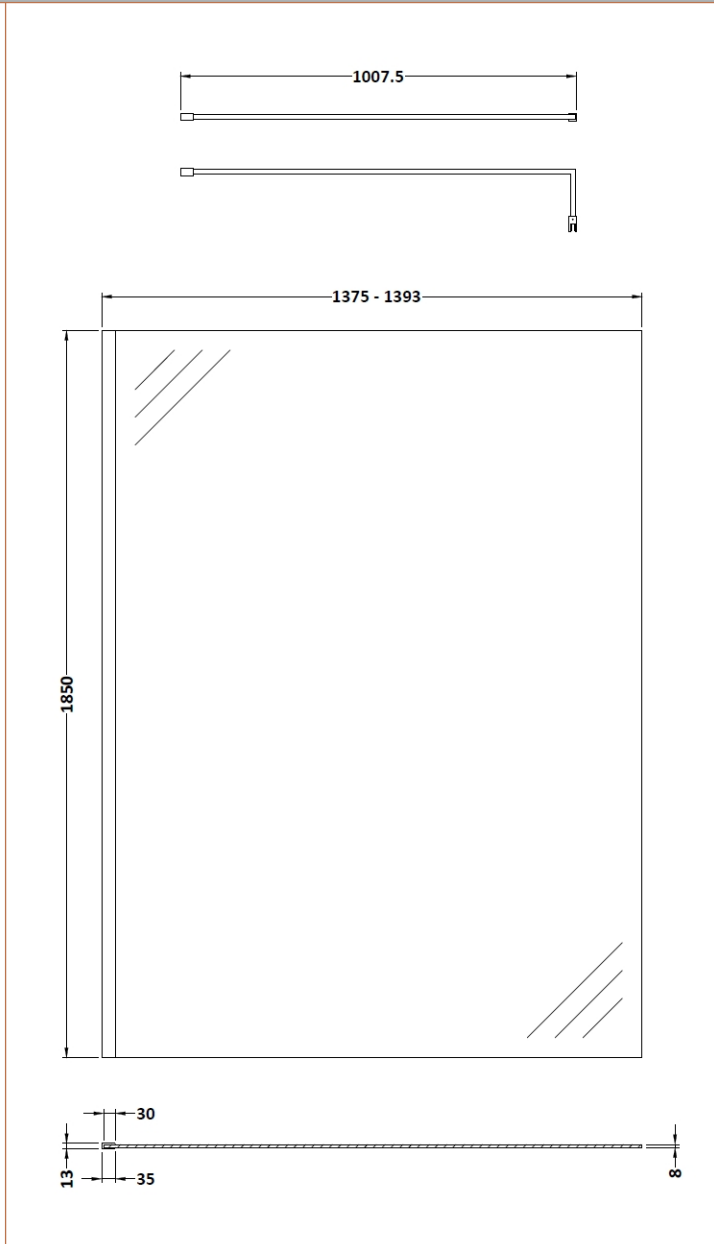

Sales Code: WRSCOGM14

Description: 1400 Wetroom Screen Outer Frame 1850X8mm

Packaging Details

Barcode: 5056678485644

Sales Code: WRSC14

Description: Wetroom Screen 1400 X 1850 X 8mm

Product Dimensions

Height (mm):	1850
Width (mm):	1400
Depth (mm):	14
Nett Weight (kg):	59.5

Packaging Dimensions

Height (mm):	65
Width (mm):	1450
Length (mm):	1920
Gross Weight (kg):	59.5

Packaging Data

Box Colour:	Brown Cardboard Box - Printed
Box Qty:	1
Label Size:	100 x 50
Label Colour:	Not Applicable
Label Qty:	0

Outer Box Dimensions (If Applicable)

Height (mm):	
Width (mm):	
Depth (mm):	
Length (mm):	
Gross Weight (kg):	
Barcode:	5055275819067

Product Details

Country of Origin:	China
Fitting Instruction:	No
CE & UKCA:	Yes
Profile Material:	Aluminium
Profile Finish:	Chrome
Adjustments (mm):	1375mm - 1393mm
Entry Width (mm):	N/A
Swing In Dim (mm):	N/A
Swing Out Dim (mm):	N/A
Radius (mm):	Not Applicable
Glass Thickness (mm):	8
Easy Fit:	No
Easy Clean:	No
Handle Style:	Not Applicable
Handle Material:	Not Applicable
Enclosure Design:	Frameless
Wheel Type:	Not Applicable
Support Bar Included:	Support Bar Included
Extras:	None

Sales Code: WRSF036

Description: 1850 Wetroom Wall Channel Pewter

Product Dimensions

Height (mm):	1850
Width (mm):	13
Depth (mm):	34
Nett Weight (kg):	0.6

Packaging Dimensions

Height (mm):	60
Width (mm):	185
Length (mm):	1860
Gross Weight (kg):	0.6