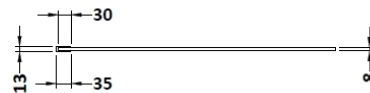

Sales Code: WRSC070

Description: Wetroom Screen 700 X 1850 X 8mm

Product Dimensions

Height (mm):	1850
Width (mm):	700
Depth (mm):	14
Nett Weight (kg):	29.5

Packaging Dimensions

Height (mm):	65
Width (mm):	750
Length (mm):	1920
Gross Weight (kg):	29.5

Packaging Data

Box Colour:	Brown Cardboard Box - Printed
Box Qty:	1
Label Size:	100 x 50
Label Colour:	Not Applicable
Label Qty:	0

Outer Box Dimensions (If Applicable)

Height (mm):	
Width (mm):	
Depth (mm):	
Length (mm):	
Gross Weight (kg):	
Barcode:	5055275819005

Product Details

Country of Origin:	China
Fitting Instruction:	No
CE & UKCA:	Yes
Profile Material:	Aluminium
Profile Finish:	Chrome
Adjustments (mm):	675mm - 693mm
Entry Width (mm):	N/A
Swing In Dim (mm):	N/A
Swing Out Dim (mm):	N/A
Radius (mm):	Not Applicable
Glass Thickness (mm):	8
Easy Fit:	No
Easy Clean:	No
Handle Style:	Not Applicable
Handle Material:	Not Applicable
Enclosure Design:	Frameless
Wheel Type:	Not Applicable
Support Bar Included:	Support Bar Included
Extras:	None