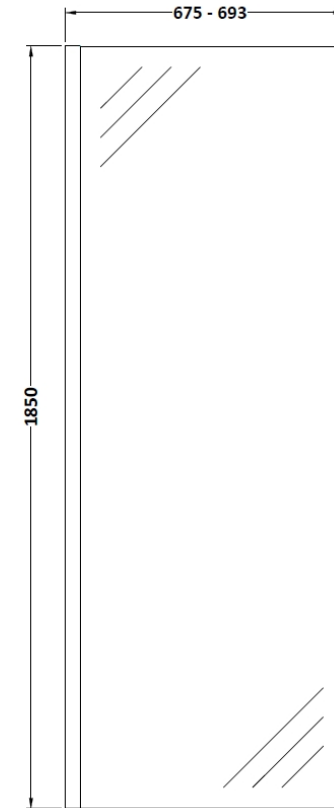

### Product Dimensions

Height (mm):	1850
Width (mm):	700
Depth (mm):	14
Nett Weight (kg):	29.5

### Packaging Dimensions

Height (mm):	65
Width (mm):	750
Length (mm):	1920
Gross Weight (kg):	29.5

### Outer Box Dimensions (If Applicable)

Height (mm):	
Width (mm):	
Depth (mm):	
Length (mm):	
Gross Weight (kg):	
Barcode:	5055275819005

### Product Dimensions

Height (mm):	18
Width (mm):	161
Depth (mm):	1008
Nett Weight (kg):	0.67