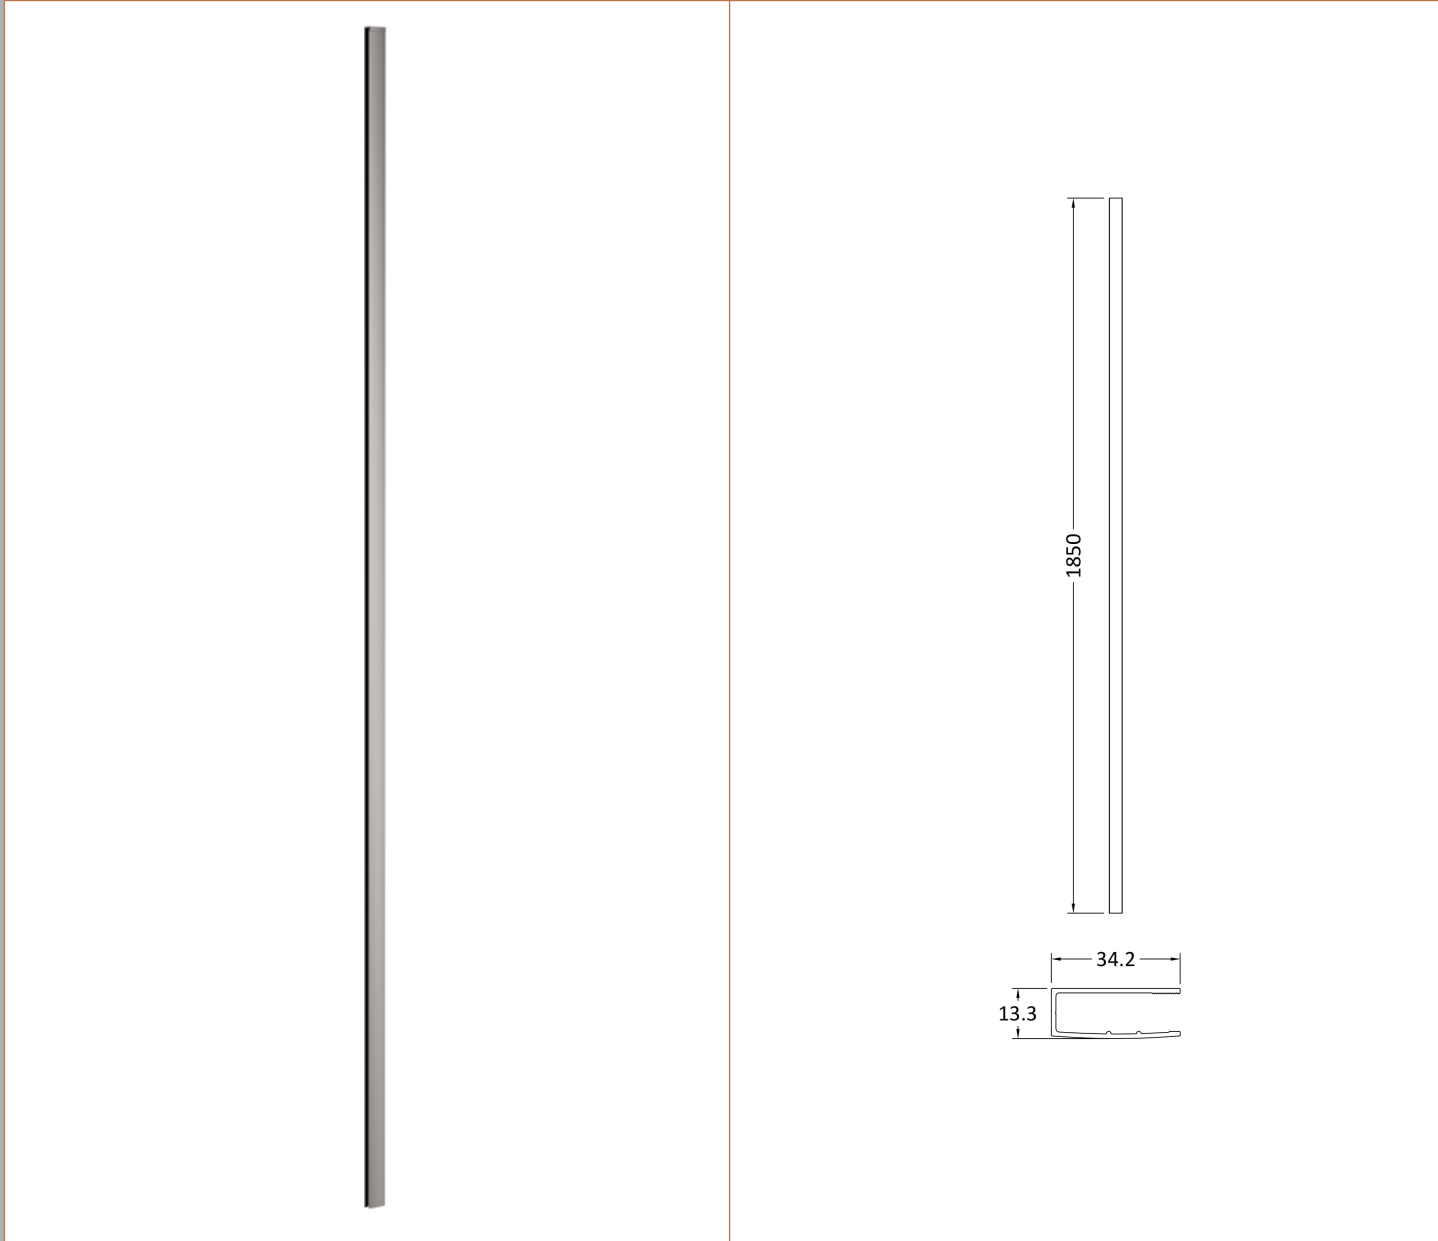

Sales Code: WRSF036

Description: 1850 Wetroom Wall Channel Pewter

Product Dimensions

Height (mm):	1850
Width (mm):	13
Depth (mm):	34
Nett Weight (kg):	0.6

Packaging Dimensions

Height (mm):	400
Width (mm):	50
Length (mm):	1860
Gross Weight (kg):	0.6

Packaging Data

Box Colour:	Brown Cardboard Box - Printed
Box Qty:	1
Label Size:	100 x 50
Label Colour:	White Label
Label Qty:	1

Outer Box Dimensions (If Applicable)

Height (mm):	
Width (mm):	
Depth (mm):	
Length (mm):	
Gross Weight (kg):	
Barcode:	5056678433768

Product Details

Country of Origin:	China
Fitting Instruction:	No
CE & UKCA:	N/A
Profile Material:	Aluminium
Profile Finish:	Brushed Pewter
Adjustments (mm):	18mm
Entry Width (mm):	N/A
Swing In Dim (mm):	N/A
Swing Out Dim (mm):	N/A
Radius (mm):	Not Applicable
Glass Thickness (mm):	
Easy Fit:	Not Applicable
Easy Clean:	Not Applicable
Handle Style:	Not Applicable
Handle Material:	Not Applicable
Enclosure Design:	Not Applicable
Wheel Type:	Not Applicable
Support Bar Included:	Support Bar Not Included
Extras:	None