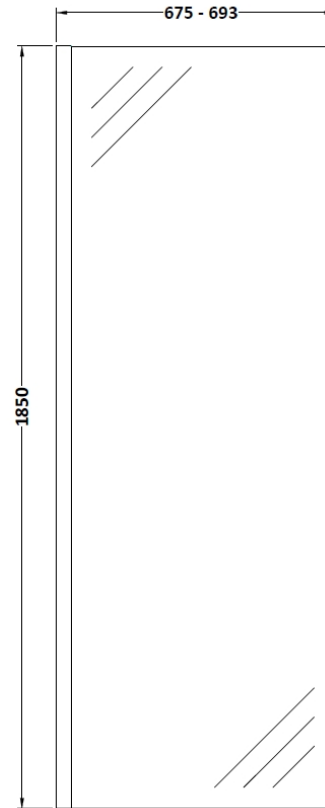

Sales Code: WRSCOGM70

Description: 700 Wetroom Screen Outer Frame 1850X8mm

### Product Dimensions

Height (mm):	1850
Width (mm):	700
Depth (mm):	14
Nett Weight (kg):	29.5

### Packaging Dimensions

Height (mm):	65
Width (mm):	750
Length (mm):	1920
Gross Weight (kg):	29.5

### Outer Box Dimensions (If Applicable)

Height (mm):	
Width (mm):	
Depth (mm):	
Length (mm):	
Gross Weight (kg):	
Barcode:	5055275819005