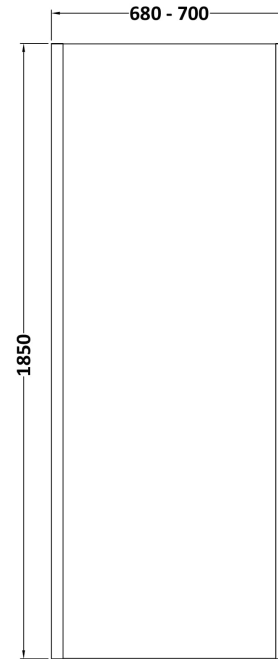

Sales Code: WRSCOGM70

Description: 700 Wetroom Screen Outer Frame 1850X8mm

Packaging Details

Barcode: 5056678485576