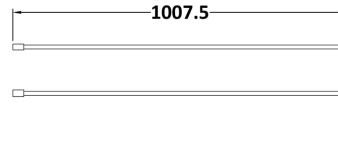

Sales Code: WRSCOGM70

Description: 700 Wetroom Screen Outer Frame 1850X8mm

Packaging Details

Barcode: 5056678485576