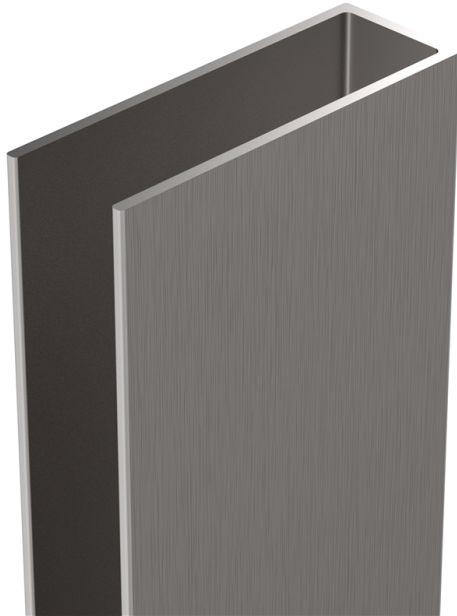

Sales Code: WRSF036UF

Description: 1850 Undrilled Flat Profile Pewter

OVERALL LENGTH 1850mm

Product Dimensions

Height (mm):	1850
Width (mm):	10
Depth (mm):	34
Nett Weight (kg):	0.6

Packaging Dimensions

Height (mm):	400
Width (mm):	50
Length (mm):	1860
Gross Weight (kg):	0.6

Packaging Data

Box Colour:	Brown Cardboard Box - Printed
Box Qty:	1
Label Size:	100 x 50
Label Colour:	White Label
Label Qty:	1

Outer Box Dimensions (If Applicable)

Height (mm):	
Width (mm):	
Depth (mm):	
Length (mm):	
Gross Weight (kg):	
Barcode:	5056678433775

Product Details

Country of Origin:	China
Fitting Instruction:	No
CE & UKCA:	N/A
Profile Material:	Aluminium
Profile Finish:	Brushed Pewter
Adjustments (mm):	18mm
Entry Width (mm):	N/A
Swing In Dim (mm):	N/A
Swing Out Dim (mm):	N/A
Radius (mm):	Not Applicable
Glass Thickness (mm):	
Easy Fit:	Not Applicable
Easy Clean:	Not Applicable
Handle Style:	Not Applicable
Handle Material:	Not Applicable
Enclosure Design:	Not Applicable
Wheel Type:	Not Applicable
Support Bar Included:	Support Bar Not Included
Extras:	None