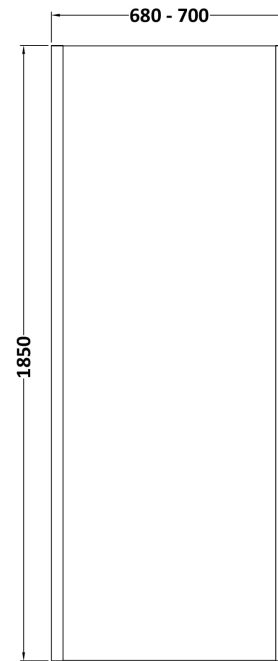

Sales Code: WRSCOGM70

Description: 700 Wetroom Screen Outer Frame 1850X8mm

Packaging Details

Barcode: 5056678485576