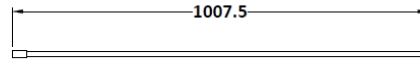

### Product Dimensions

Height (mm):	1850
Width (mm):	700
Depth (mm):	14
Nett Weight (kg):	29.5