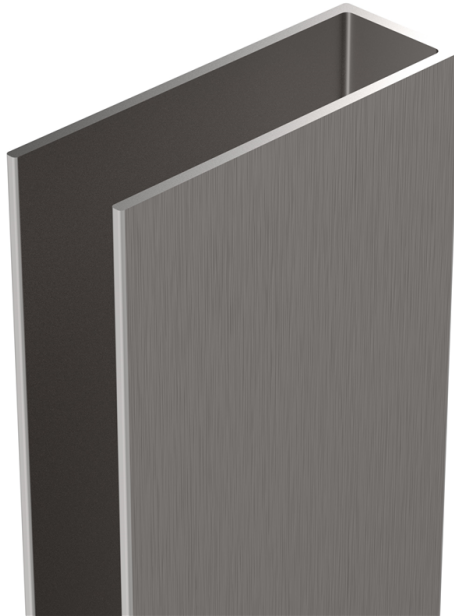

Sales Code: WRSF036UF

Description: 1850 Undrilled Flat Profile Pewter

OVERALL LENGTH 1850mm

Product Dimensions

Height (mm):	1850
Width (mm):	10
Depth (mm):	34
Nett Weight (kg):	0.6

Packaging Dimensions

Height (mm):	60
Width (mm):	185
Length (mm):	1860
Gross Weight (kg):	0.6

Packaging Data

Box Colour:	Brown Cardboard Box - Printed
Box Qty:	1
Label Size:	100 x 50
Label Colour:	White Label
Label Qty:	1

Outer Box Dimensions (If Applicable)

Height (mm):	
Width (mm):	
Depth (mm):	
Length (mm):	
Gross Weight (kg):	
Barcode:	5056678433775

Product Details

Country of Origin:	China
Fitting Instruction:	No
CE & UKCA:	N/A
Profile Material:	Aluminium
Profile Finish:	Brushed Pewter
Adjustments (mm):	18mm
Entry Width (mm):	N/A
Swing In Dim (mm):	N/A
Swing Out Dim (mm):	N/A
Radius (mm):	Not Applicable
Glass Thickness (mm):	
Easy Fit:	Not Applicable
Easy Clean:	Not Applicable
Handle Style:	Not Applicable
Handle Material:	Not Applicable
Enclosure Design:	Not Applicable
Wheel Type:	Not Applicable
Support Bar Included:	Support Bar Not Included
Extras:	None