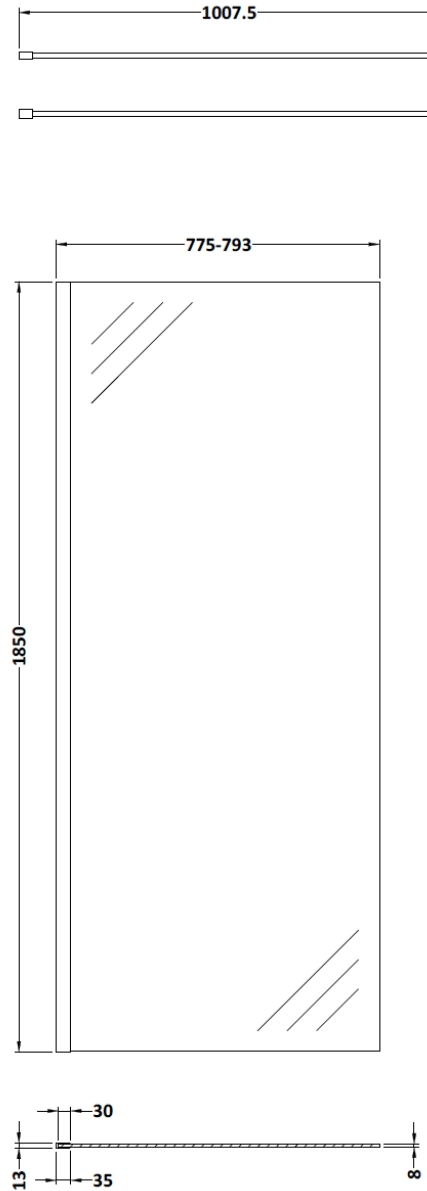

Sales Code: WRSCOGM80

Description: 800 Wetroom Screen Outer Frame 1850X8mm

Packaging Details

Barcode: 5056678485590

Sales Code: WRSC080

Description: Wetroom Screen 800 X 1850 X 8mm

Product Dimensions

Height (mm):	1850
Width (mm):	800
Depth (mm):	14
Nett Weight (kg):	34

Packaging Dimensions

Height (mm):	65
Width (mm):	850
Length (mm):	1920
Gross Weight (kg):	34

Packaging Data

Box Colour:	Brown Cardboard Box - Printed
Box Qty:	1
Label Size:	100 x 50
Label Colour:	Not Applicable
Label Qty:	0

Outer Box Dimensions (If Applicable)

Height (mm):	
Width (mm):	
Depth (mm):	
Length (mm):	
Gross Weight (kg):	
Barcode:	5055275819029

Product Details

Country of Origin:	China
Fitting Instruction:	No
CE & UKCA:	Yes
Profile Material:	Aluminium
Profile Finish:	Chrome
Adjustments (mm):	775mm - 793mm
Entry Width (mm):	N/A
Swing In Dim (mm):	N/A
Swing Out Dim (mm):	N/A
Radius (mm):	Not Applicable
Glass Thickness (mm):	8
Easy Fit:	No
Easy Clean:	No
Handle Style:	Not Applicable
Handle Material:	Not Applicable
Enclosure Design:	Frameless
Wheel Type:	Not Applicable
Support Bar Included:	Support Bar Included
Extras:	None

Sales Code: WRSF036

Description: 1850 Wetroom Wall Channel Pewter

Product Dimensions

Height (mm):	1850
Width (mm):	13
Depth (mm):	34
Nett Weight (kg):	0.6

Packaging Dimensions

Height (mm):	400
Width (mm):	50
Length (mm):	1860
Gross Weight (kg):	0.6