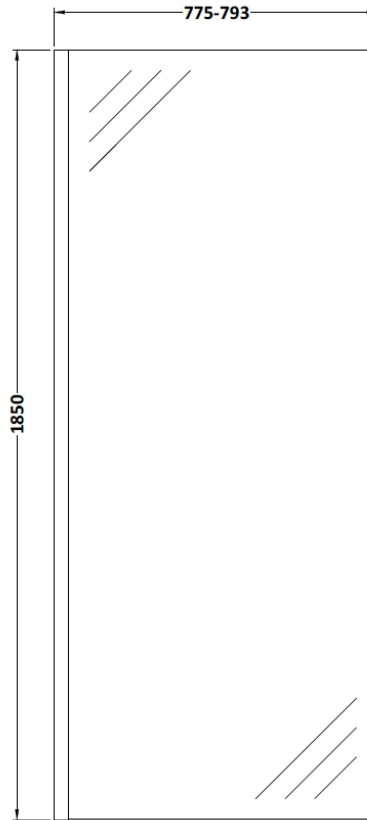

Sales Code: WRSCOGM80

Description: 800 Wetroom Screen Outer Frame 1850X8mm

### Product Dimensions

Height (mm):	1850
Width (mm):	800
Depth (mm):	14
Nett Weight (kg):	34

### Packaging Dimensions

Height (mm):	65
Width (mm):	850
Length (mm):	1920
Gross Weight (kg):	34

### Outer Box Dimensions (If Applicable)

Height (mm):	
Width (mm):	
Depth (mm):	
Length (mm):	
Gross Weight (kg):	
Barcode:	5055275819029