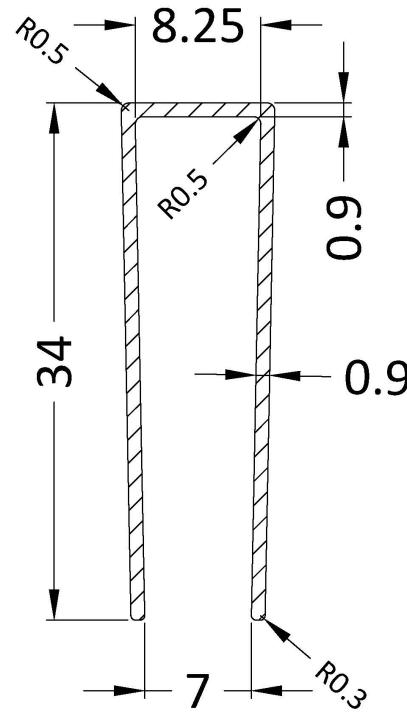

Outer Box Dimensions (If Applicable)

Height (mm):	
Width (mm):	
Depth (mm):	
Length (mm):	
Gross Weight (kg):	
Barcode:	5055275819029

Product Details

Country of Origin:	China
Fitting Instruction:	No
CE & UKCA:	Yes
Profile Material:	Aluminium
Profile Finish:	Chrome
Adjustments (mm):	775mm - 793mm
Entry Width (mm):	N/A
Swing In Dim (mm):	N/A
Swing Out Dim (mm):	N/A
Radius (mm):	Not Applicable
Glass Thickness (mm):	8
Easy Fit:	No
Easy Clean:	No
Handle Style:	Not Applicable
Handle Material:	Not Applicable
Enclosure Design:	Frameless
Wheel Type:	Not Applicable
Support Bar Included:	Support Bar Included
Extras:	None

Sales Code: FIX027

Description: Wetroom Screen Support Arm Pewter

Product Dimensions

Height (mm):	18
Width (mm):	161
Depth (mm):	1008
Nett Weight (kg):	0.67

Packaging Dimensions

Height (mm):	35
Width (mm):	160
Length (mm):	1020
Gross Weight (kg):	0.7

Product Details

Country of Origin:	China
Fitting Instruction:	No
CE & UKCA:	N/A
Profile Material:	Stainless Steel
Profile Finish:	Brushed Pewter
Adjustments (mm):	N/A
Entry Width (mm):	N/A
Swing In Dim (mm):	N/A
Swing Out Dim (mm):	N/A
Radius (mm):	Not Applicable
Glass Thickness (mm):	
Easy Fit:	Not Applicable
Easy Clean:	Not Applicable
Handle Style:	Not Applicable
Handle Material:	Not Applicable
Enclosure Design:	Not Applicable
Wheel Type:	Not Applicable
Support Bar Included:	
Extras:	None

Sales Code: WRSF036UF

Description: 1850 Undrilled Flat Profile Pewter

OVERALL LENGTH 1850mm

Product Dimensions

Height (mm):	1850
Width (mm):	10
Depth (mm):	34
Nett Weight (kg):	0.6

Packaging Dimensions

Height (mm):	400
Width (mm):	50
Length (mm):	1860
Gross Weight (kg):	0.6