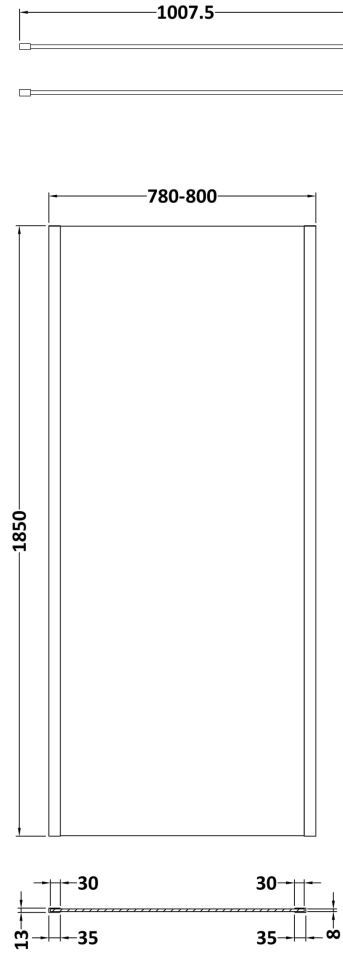

Sales Code: WRSCOGM80

Description: 800 Wetroom Screen Outer Frame 1850X8mm

Packaging Details

Barcode: 5056678485590