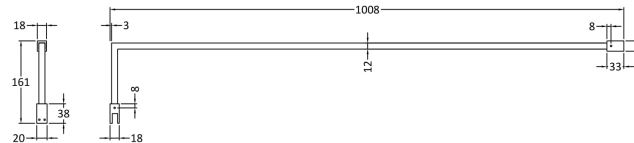

Sales Code: FIX027

Description: Wetroom Screen Support Arm Pewter

Product Dimensions

Height (mm):	18
Width (mm):	161
Depth (mm):	1008
Nett Weight (kg):	0.67

Packaging Dimensions

Height (mm):	35
Width (mm):	160
Length (mm):	1020
Gross Weight (kg):	0.7

Packaging Data

Box Colour:	Brown Cardboard Box
Box Qty:	1
Label Size:	100 x 50
Label Colour:	White Label
Label Qty:	1

Outer Box Dimensions (If Applicable)

Height (mm):	
Width (mm):	
Depth (mm):	
Length (mm):	
Gross Weight (kg):	
Barcode:	5056678433829

Product Details

Country of Origin:	China
Fitting Instruction:	No
CE & UKCA:	N/A
Profile Material:	Stainless Steel
Profile Finish:	Brushed Pewter
Adjustments (mm):	N/A
Entry Width (mm):	N/A
Swing In Dim (mm):	N/A
Swing Out Dim (mm):	N/A
Radius (mm):	Not Applicable
Glass Thickness (mm):	
Easy Fit:	Not Applicable
Easy Clean:	Not Applicable
Handle Style:	Not Applicable
Handle Material:	Not Applicable
Enclosure Design:	Not Applicable
Wheel Type:	Not Applicable
Support Bar Included:	
Extras:	None