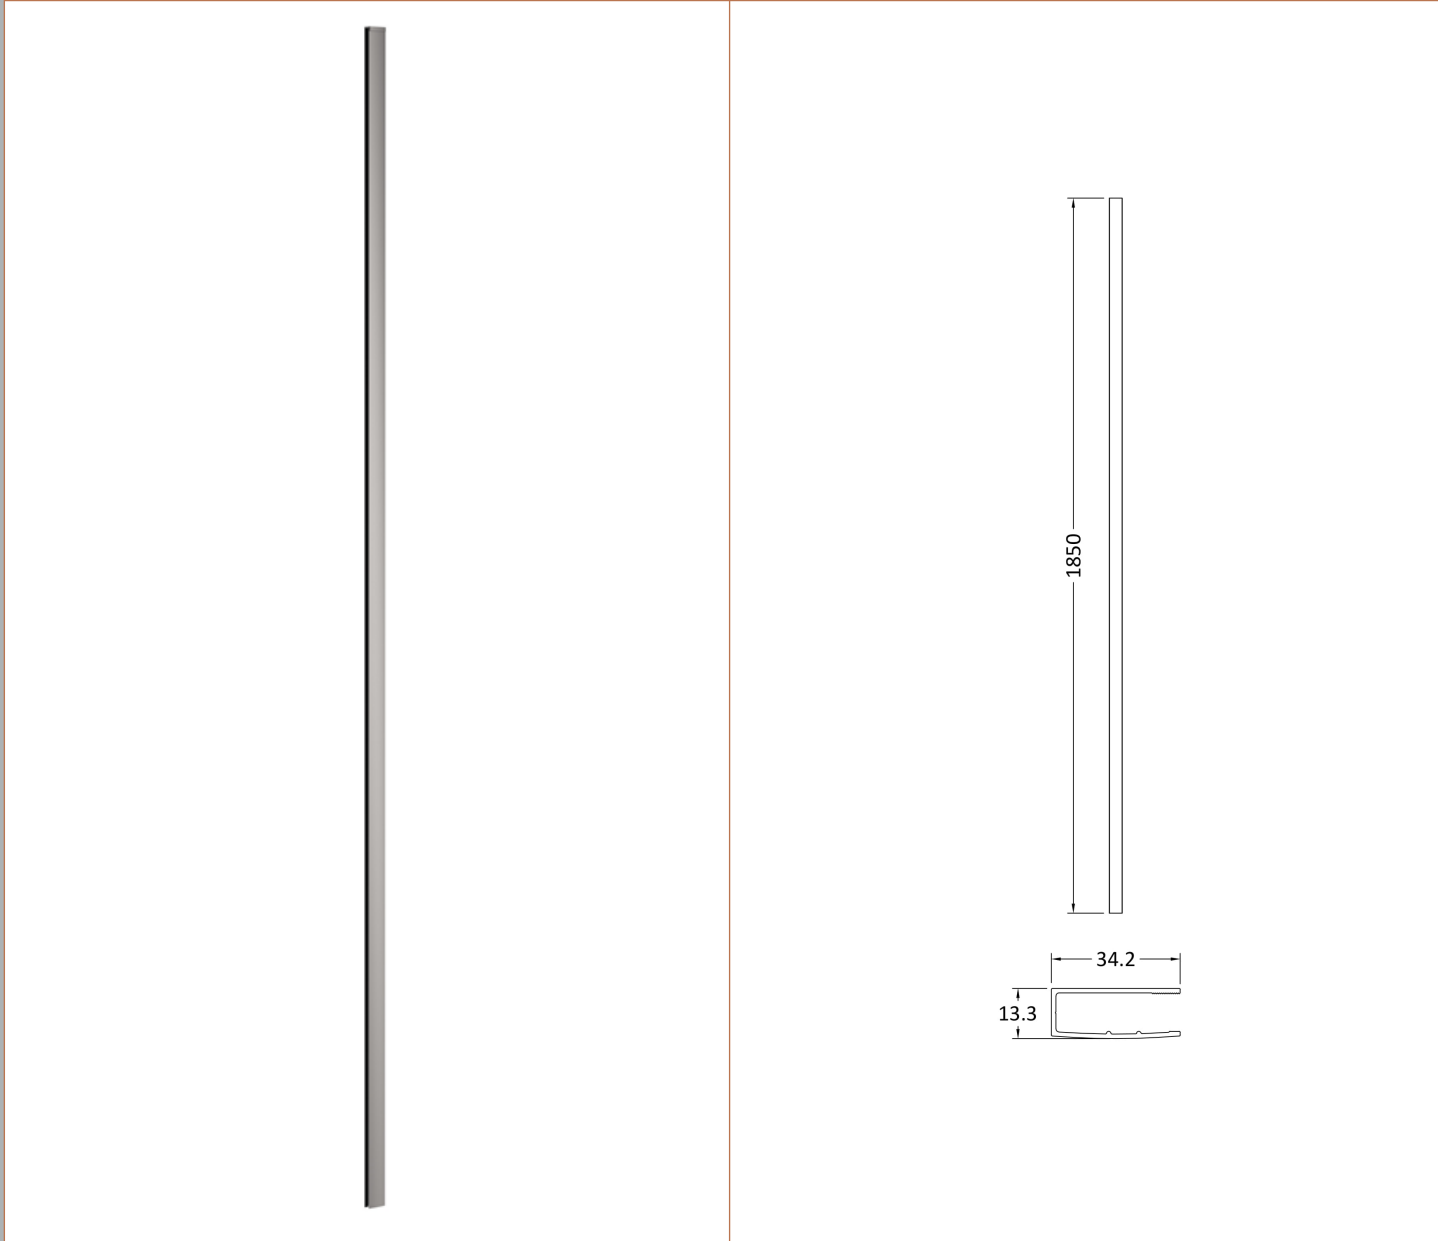

Sales Code: WRSCOGM80

Description: 800 Wetroom Screen Outer Frame 1850X8mm

Packaging Details

Barcode: 5056678485590

Sales Code: WRSC080

Description: Wetroom Screen 800 X 1850 X 8mm

Product Dimensions

Height (mm):	1850
Width (mm):	800
Depth (mm):	14
Nett Weight (kg):	34

Outer Box Dimensions (If Applicable)

Height (mm):	
Width (mm):	
Depth (mm):	
Length (mm):	
Gross Weight (kg):	
Barcode:	5055275819029

Product Details

Country of Origin:	China
Fitting Instruction:	No
CE & UKCA:	Yes
Profile Material:	Aluminium
Profile Finish:	Chrome
Adjustments (mm):	775mm - 793mm
Entry Width (mm):	N/A
Swing In Dim (mm):	N/A
Swing Out Dim (mm):	N/A
Radius (mm):	Not Applicable
Glass Thickness (mm):	8
Easy Fit:	No
Easy Clean:	No
Handle Style:	Not Applicable
Handle Material:	Not Applicable
Enclosure Design:	Frameless
Wheel Type:	Not Applicable
Support Bar Included:	Support Bar Included
Extras:	None

Sales Code: WRSF036

Description: 1850 Wetroom Wall Channel Pewter

Product Dimensions

Height (mm):	1850
Width (mm):	13
Depth (mm):	34
Nett Weight (kg):	0.6

Packaging Dimensions

Height (mm):	400
Width (mm):	50
Length (mm):	1860
Gross Weight (kg):	0.6

Sales Code: WRSF036UF

Description: 1850 Undrilled Flat Profile Pewter

OVERALL LENGTH 1850mm

Product Dimensions

Height (mm):	1850
Width (mm):	10
Depth (mm):	34
Nett Weight (kg):	0.6

Packaging Dimensions

Height (mm):	400
Width (mm):	50
Length (mm):	1860
Gross Weight (kg):	0.6