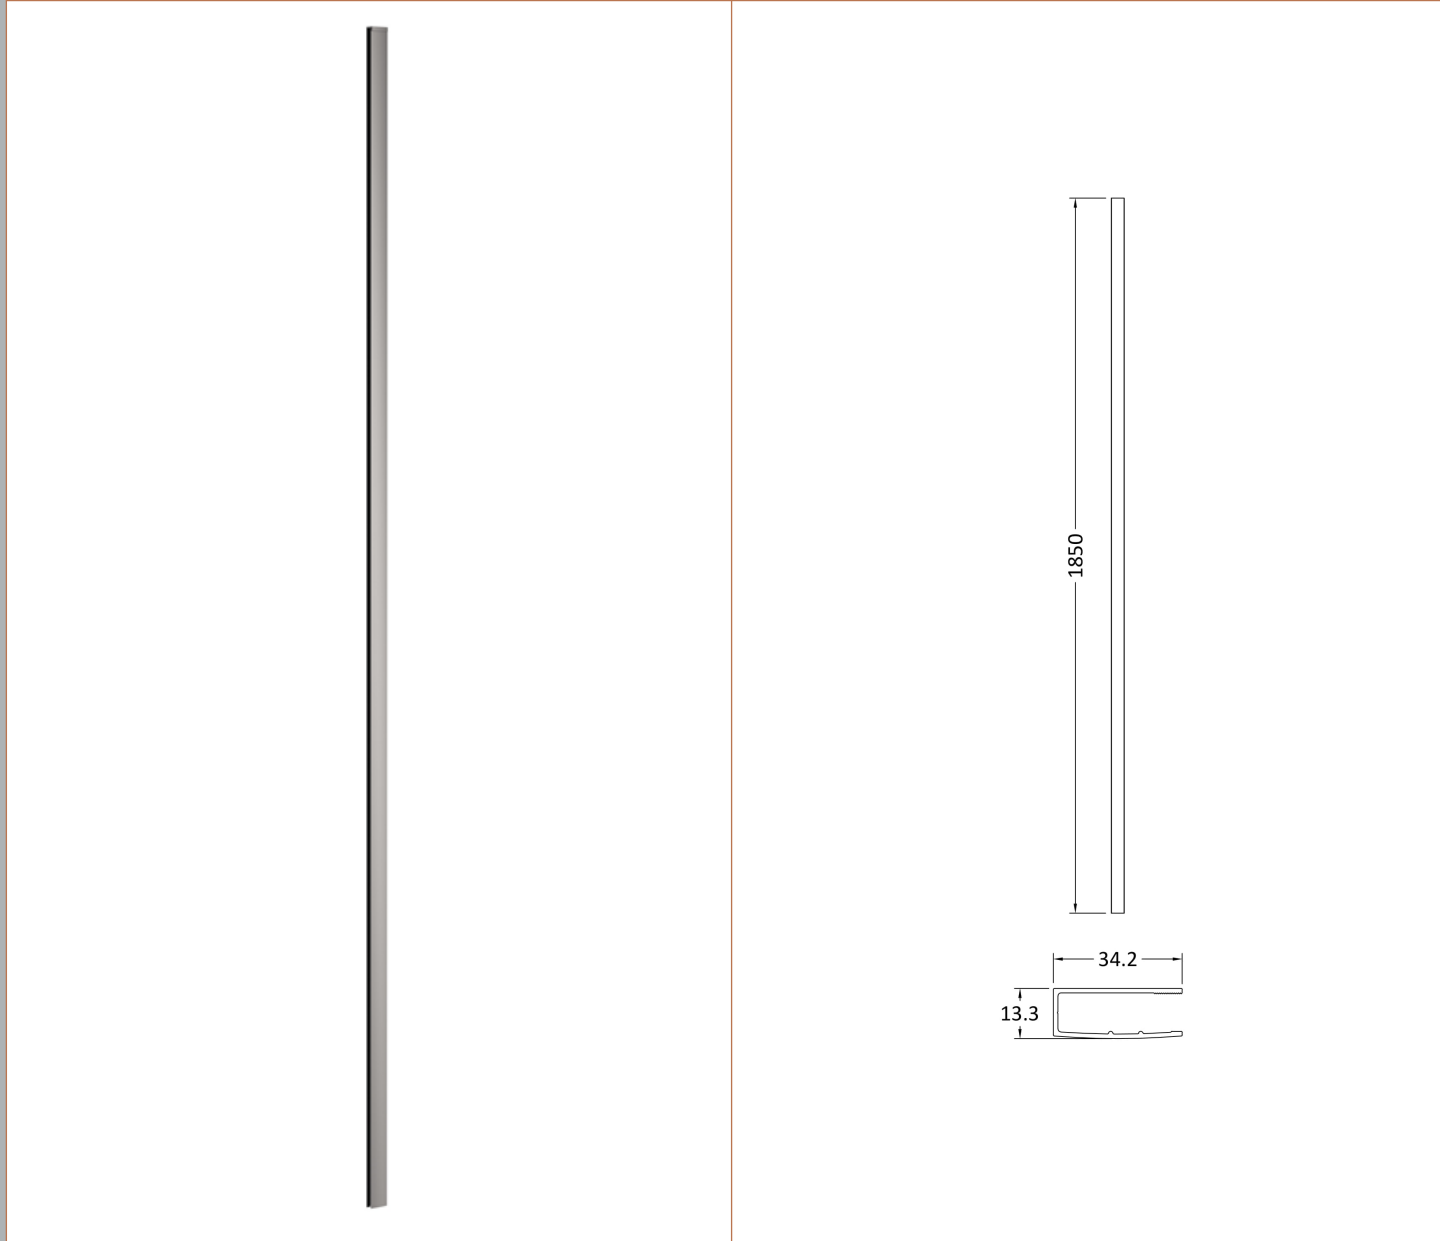

Sales Code: WRSF036

Description: 1850 Wetroom Wall Channel Pewter

Product Dimensions

Height (mm):	1850
Width (mm):	13
Depth (mm):	34
Nett Weight (kg):	0.6

Packaging Dimensions

Height (mm):	60
Width (mm):	185
Length (mm):	1860
Gross Weight (kg):	0.6

Packaging Data

Box Colour:	Brown Cardboard Box - Printed
Box Qty:	1
Label Size:	100 x 50
Label Colour:	White Label
Label Qty:	1

Outer Box Dimensions (If Applicable)

Height (mm):	
Width (mm):	
Depth (mm):	
Length (mm):	
Gross Weight (kg):	
Barcode:	5056678433768

Product Details

Country of Origin:	China
Fitting Instruction:	No
CE & UKCA:	N/A
Profile Material:	Aluminium
Profile Finish:	Brushed Pewter
Adjustments (mm):	18mm
Entry Width (mm):	N/A
Swing In Dim (mm):	N/A
Swing Out Dim (mm):	N/A
Radius (mm):	Not Applicable
Glass Thickness (mm):	
Easy Fit:	Not Applicable
Easy Clean:	Not Applicable
Handle Style:	Not Applicable
Handle Material:	Not Applicable
Enclosure Design:	Not Applicable
Wheel Type:	Not Applicable
Support Bar Included:	Support Bar Not Included
Extras:	None