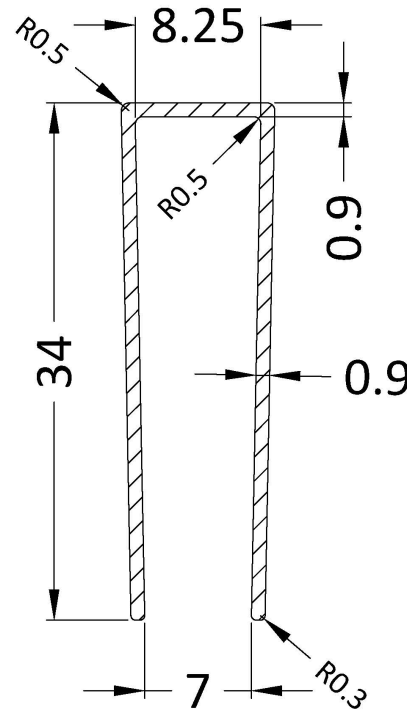

### Outer Box Dimensions (If Applicable)

Height (mm):	
Width (mm):	
Depth (mm):	
Length (mm):	
Gross Weight (kg):	
Barcode:	5056678433829

### Product Details

Country of Origin:	China
Fitting Instruction:	No
CE & UKCA:	N/A
Profile Material:	Stainless Steel
Profile Finish:	Brushed Pewter
Adjustments (mm):	N/A
Entry Width (mm):	N/A
Swing In Dim (mm):	N/A
Swing Out Dim (mm):	N/A
Radius (mm):	Not Applicable
Glass Thickness (mm):	
Easy Fit:	Not Applicable
Easy Clean:	Not Applicable
Handle Style:	Not Applicable
Handle Material:	Not Applicable
Enclosure Design:	Not Applicable
Wheel Type:	Not Applicable
Support Bar Included:	
Extras:	None

Sales Code: WRSF036UF

Description: 1850 Undrilled Flat Profile Pewter

OVERALL LENGTH 1850mm

**Product Dimensions**

Height (mm):	1850
Width (mm):	10
Depth (mm):	34
Nett Weight (kg):	0.6

**Packaging Dimensions**

**Outer Box Dimensions (If Applicable)**

Height (mm):	
Width (mm):	
Depth (mm):	
Length (mm):	
Gross Weight (kg):	
Barcode:	5056678433775

**Product Details**

Country of Origin:	China
Fitting Instruction:	No
CE & UKCA:	N/A
Profile Material:	Aluminium
Profile Finish:	Brushed Pewter
Adjustments (mm):	18mm
Entry Width (mm):	N/A
Swing In Dim (mm):	N/A
Swing Out Dim (mm):	N/A
Radius (mm):	Not Applicable
Glass Thickness (mm):	
Easy Fit:	Not Applicable
Easy Clean:	Not Applicable
Handle Style:	Not Applicable
Handle Material:	Not Applicable
Enclosure Design:	Not Applicable
Wheel Type:	Not Applicable
Support Bar Included:	Support Bar Not Included
Extras:	None