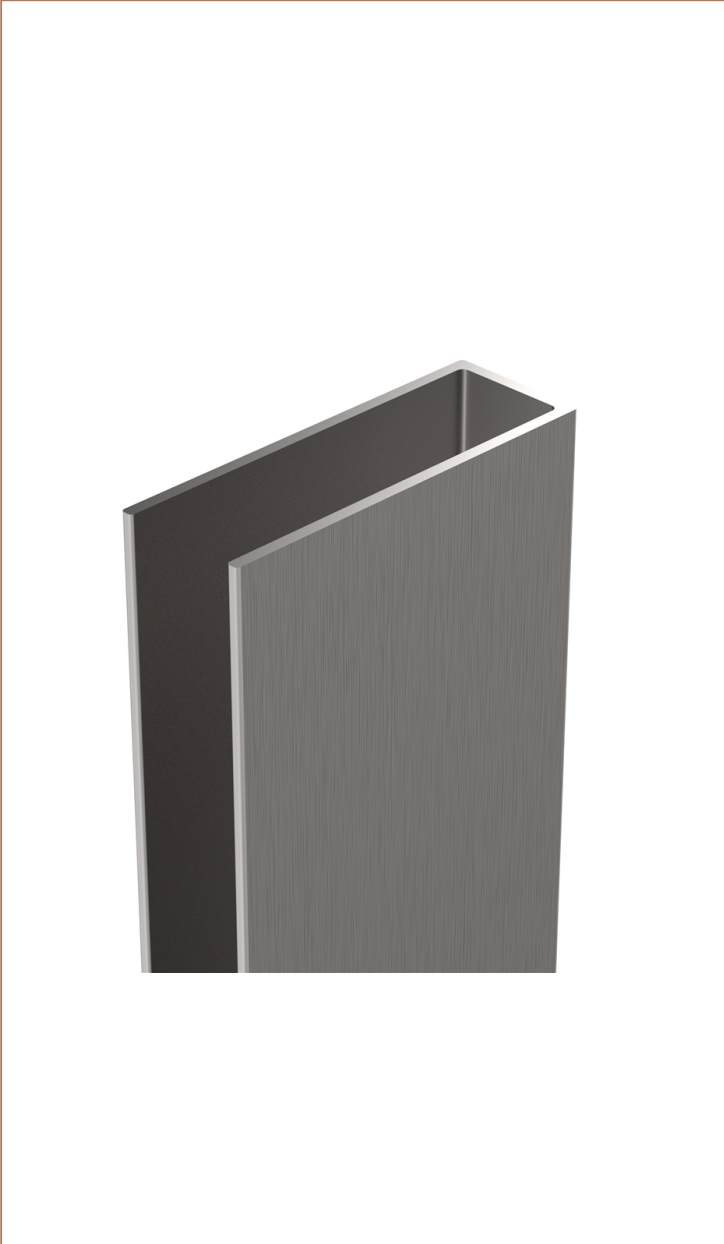

Sales Code: WRSF036UF

Description: 1850 Undrilled Flat Profile Pewter

OVERALL LENGTH 1850mm

Product Dimensions

Height (mm):	1850
Width (mm):	10
Depth (mm):	34
Nett Weight (kg):	0.6

Packaging Dimensions

Height (mm):	400
Width (mm):	50
Length (mm):	1860
Gross Weight (kg):	0.6

Packaging Data

Box Colour:	Brown Cardboard Box - Printed
Box Qty:	1
Label Size:	100 x 50
Label Colour:	White Label
Label Qty:	1

Outer Box Dimensions (If Applicable)

Height (mm):	
Width (mm):	
Depth (mm):	
Length (mm):	
Gross Weight (kg):	
Barcode:	5056678433775

Product Details

Country of Origin:	China
Fitting Instruction:	No
CE & UKCA:	N/A
Profile Material:	Aluminium
Profile Finish:	Brushed Pewter
Adjustments (mm):	18mm
Entry Width (mm):	N/A
Swing In Dim (mm):	N/A
Swing Out Dim (mm):	N/A
Radius (mm):	Not Applicable
Glass Thickness (mm):	
Easy Fit:	Not Applicable
Easy Clean:	Not Applicable
Handle Style:	Not Applicable
Handle Material:	Not Applicable
Enclosure Design:	Not Applicable
Wheel Type:	Not Applicable
Support Bar Included:	Support Bar Not Included
Extras:	None