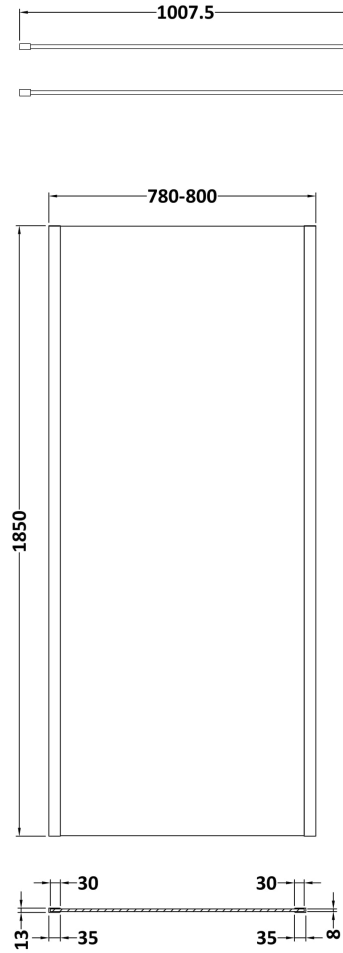

Sales Code: WRSCOGM80

Description: 800 Wetroom Screen Outer Frame 1850X8mm

Packaging Details

Barcode: 5056678485590

Sales Code: WRSC080

Description: Wetroom Screen 800 X 1850 X 8mm

Product Dimensions

Height (mm):	1850
Width (mm):	800
Depth (mm):	14
Nett Weight (kg):	34

Packaging Dimensions

Height (mm):	65
Width (mm):	850
Length (mm):	1920
Gross Weight (kg):	34

Packaging Data

Box Colour:	Brown Cardboard Box - Printed
Box Qty:	1
Label Size:	100 x 50
Label Colour:	Not Applicable
Label Qty:	0

Outer Box Dimensions (If Applicable)

Height (mm):	
Width (mm):	
Depth (mm):	
Length (mm):	
Gross Weight (kg):	
Barcode:	5055275819029

Product Details

Country of Origin:	China
Fitting Instruction:	No
CE & UKCA:	Yes
Profile Material:	Aluminium
Profile Finish:	Chrome
Adjustments (mm):	775mm - 793mm
Entry Width (mm):	N/A
Swing In Dim (mm):	N/A
Swing Out Dim (mm):	N/A
Radius (mm):	Not Applicable
Glass Thickness (mm):	8
Easy Fit:	No
Easy Clean:	No
Handle Style:	Not Applicable
Handle Material:	Not Applicable
Enclosure Design:	Frameless
Wheel Type:	Not Applicable
Support Bar Included:	Support Bar Included
Extras:	None

Sales Code: WRSF036

Description: 1850 Wetroom Wall Channel Pewter

Product Dimensions

Height (mm):	1850
Width (mm):	13
Depth (mm):	34
Nett Weight (kg):	0.6

Packaging Dimensions

Height (mm):	400
Width (mm):	50
Length (mm):	1860
Gross Weight (kg):	0.6