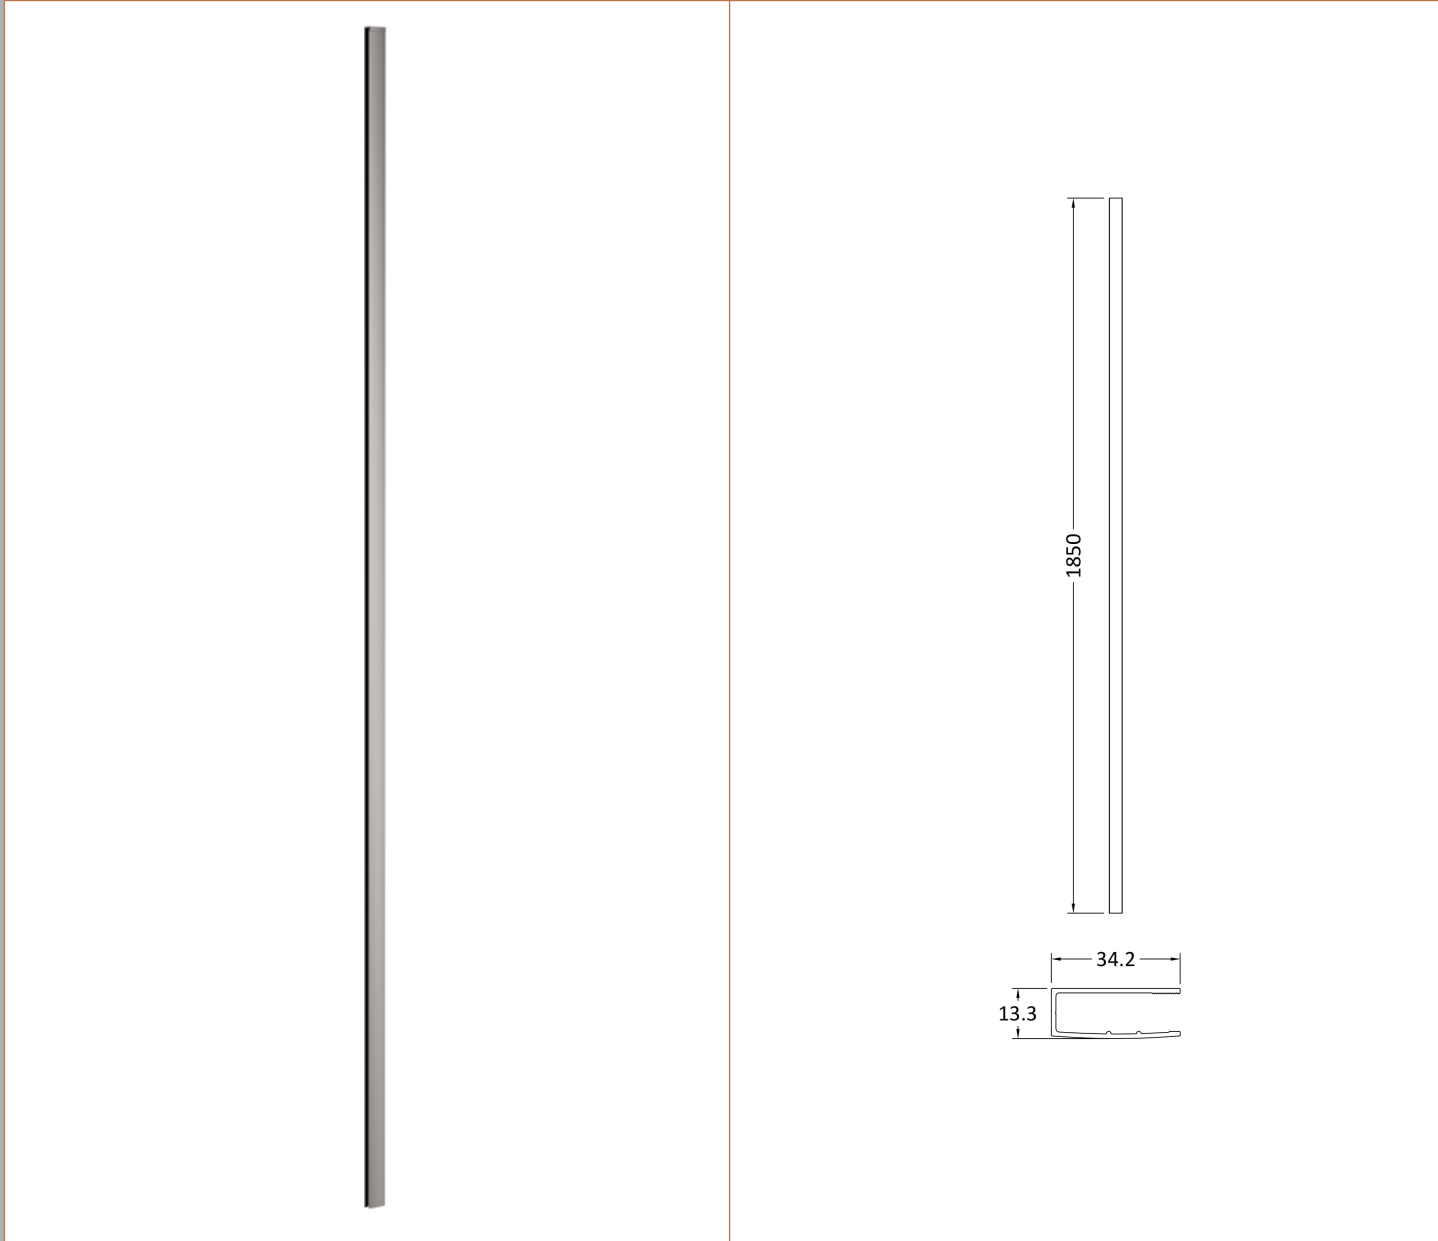

Sales Code: WRSCOGM90

Description: 900 Wetroom Screen Outer Frame 1850X8mm

Packaging Details

Barcode: 5056678485606

Sales Code: WRSC090

Description: Wetroom Screen 900 X 1850 X 8mm

Product Dimensions

Height (mm):	1850
Width (mm):	900
Depth (mm):	14
Nett Weight (kg):	37.5

Outer Box Dimensions (If Applicable)

Height (mm):	
Width (mm):	
Depth (mm):	
Length (mm):	
Gross Weight (kg):	
Barcode:	5055275819036

Product Details

Country of Origin:	China
Fitting Instruction:	No
CE & UKCA:	Yes
Profile Material:	Aluminium
Profile Finish:	Chrome
Adjustments (mm):	875mm - 893mm
Entry Width (mm):	N/A
Swing In Dim (mm):	N/A
Swing Out Dim (mm):	N/A
Radius (mm):	Not Applicable
Glass Thickness (mm):	8
Easy Fit:	No
Easy Clean:	No
Handle Style:	Not Applicable
Handle Material:	Not Applicable
Enclosure Design:	Frameless
Wheel Type:	Not Applicable
Support Bar Included:	Support Bar Included
Extras:	None

Sales Code: WRSF036

Description: 1850 Wetroom Wall Channel Pewter

Product Dimensions

Height (mm):	1850
Width (mm):	13
Depth (mm):	34
Nett Weight (kg):	0.6

Packaging Dimensions

Height (mm):	60
Width (mm):	185
Length (mm):	1860
Gross Weight (kg):	0.6

Sales Code: WRSF036UF

Description: 1850 Undrilled Flat Profile Pewter

OVERALL LENGTH 1850mm

Product Dimensions

Height (mm):	1850
Width (mm):	10
Depth (mm):	34
Nett Weight (kg):	0.6

Packaging Dimensions

Height (mm):	60
Width (mm):	185
Length (mm):	1860
Gross Weight (kg):	0.6