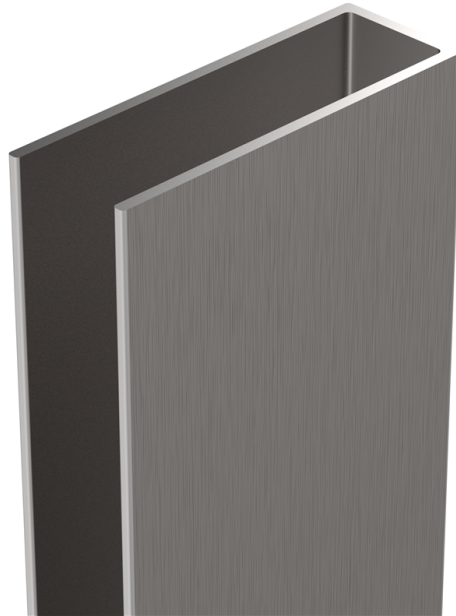

Sales Code: WRSF036UF

Description: 1850 Undrilled Flat Profile Pewter

OVERALL LENGTH 1850mm

Product Dimensions

Height (mm):	1850
Width (mm):	10
Depth (mm):	34
Nett Weight (kg):	0.6

Packaging Dimensions

Height (mm):	60
Width (mm):	185
Length (mm):	1860
Gross Weight (kg):	0.6

Packaging Data

Box Colour:	Brown Cardboard Box - Printed
Box Qty:	1
Label Size:	100 x 50
Label Colour:	White Label
Label Qty:	1

Outer Box Dimensions (If Applicable)

Height (mm):	
Width (mm):	
Depth (mm):	
Length (mm):	
Gross Weight (kg):	
Barcode:	5056678433775

Product Details

Country of Origin:	China
Fitting Instruction:	No
CE & UKCA:	N/A
Profile Material:	Aluminium
Profile Finish:	Brushed Pewter
Adjustments (mm):	18mm
Entry Width (mm):	N/A
Swing In Dim (mm):	N/A
Swing Out Dim (mm):	N/A
Radius (mm):	Not Applicable
Glass Thickness (mm):	
Easy Fit:	Not Applicable
Easy Clean:	Not Applicable
Handle Style:	Not Applicable
Handle Material:	Not Applicable
Enclosure Design:	Not Applicable
Wheel Type:	Not Applicable
Support Bar Included:	Support Bar Not Included
Extras:	None