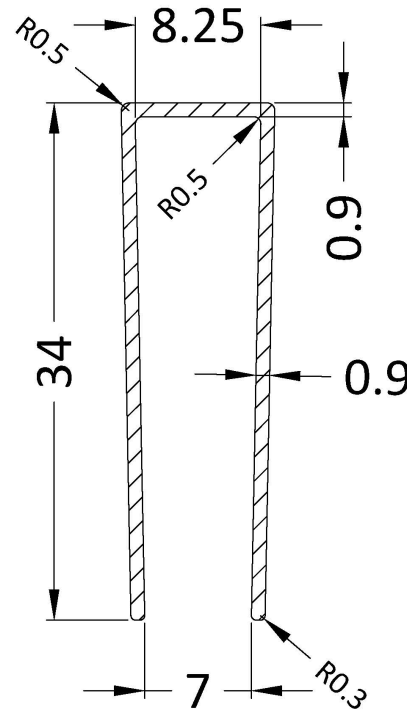

Outer Box Dimensions (If Applicable)

Height (mm):	
Width (mm):	
Depth (mm):	
Length (mm):	
Gross Weight (kg):	
Barcode:	5055275819036

Product Details

Country of Origin:	China
Fitting Instruction:	No
CE & UKCA:	Yes
Profile Material:	Aluminium
Profile Finish:	Chrome
Adjustments (mm):	875mm - 893mm
Entry Width (mm):	N/A
Swing In Dim (mm):	N/A
Swing Out Dim (mm):	N/A
Radius (mm):	Not Applicable
Glass Thickness (mm):	8
Easy Fit:	No
Easy Clean:	No
Handle Style:	Not Applicable
Handle Material:	Not Applicable
Enclosure Design:	Frameless
Wheel Type:	Not Applicable
Support Bar Included:	Support Bar Included
Extras:	None

Sales Code: FIX027

Description: Wetroom Screen Support Arm Pewter

Product Dimensions

Height (mm):	18
Width (mm):	161
Depth (mm):	1008
Nett Weight (kg):	0.67

Packaging Dimensions

Height (mm):	35
Width (mm):	160
Length (mm):	1020
Gross Weight (kg):	0.7

Product Details

Country of Origin:	China
Fitting Instruction:	No
CE & UKCA:	N/A
Profile Material:	Stainless Steel
Profile Finish:	Brushed Pewter
Adjustments (mm):	N/A
Entry Width (mm):	N/A
Swing In Dim (mm):	N/A
Swing Out Dim (mm):	N/A
Radius (mm):	Not Applicable
Glass Thickness (mm):	
Easy Fit:	Not Applicable
Easy Clean:	Not Applicable
Handle Style:	Not Applicable
Handle Material:	Not Applicable
Enclosure Design:	Not Applicable
Wheel Type:	Not Applicable
Support Bar Included:	
Extras:	None

Sales Code: WRSF036UF

Description: 1850 Undrilled Flat Profile Pewter

OVERALL LENGTH 1850mm

Product Dimensions

Height (mm):	1850
Width (mm):	10
Depth (mm):	34
Nett Weight (kg):	0.6

Packaging Dimensions

Height (mm):	60
Width (mm):	185
Length (mm):	1860
Gross Weight (kg):	0.6