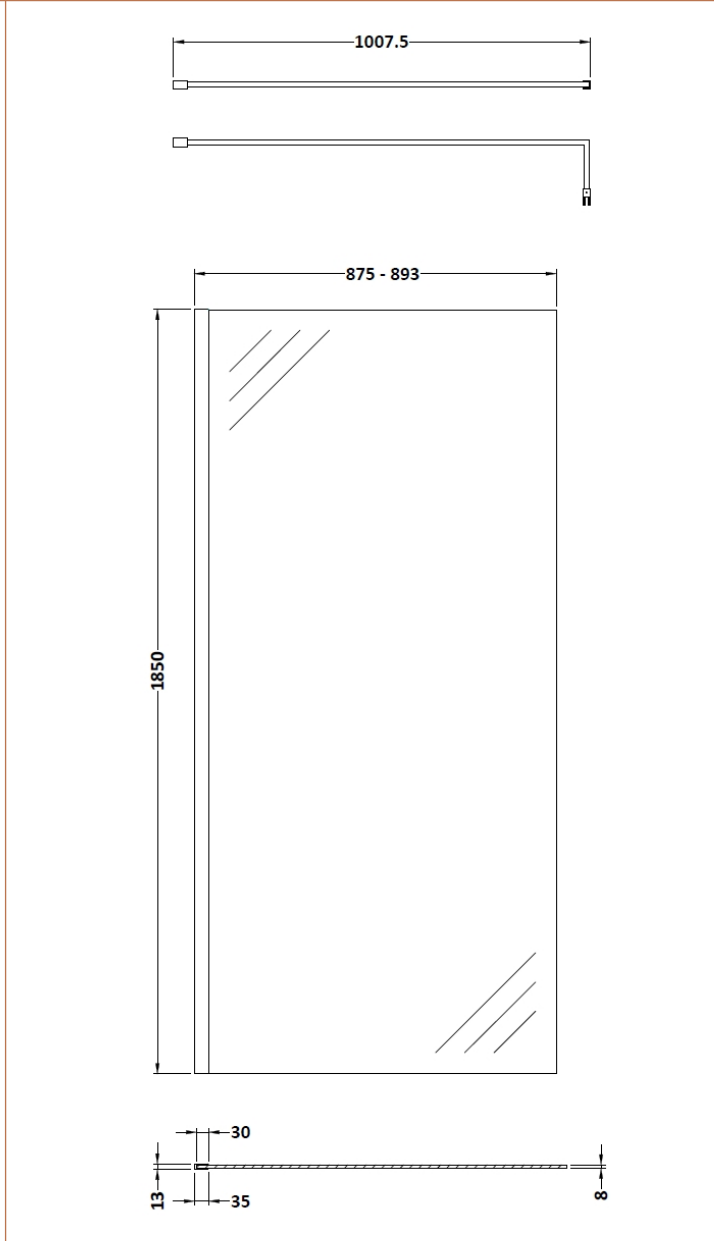

Sales Code: WRSCOGM90

Description: 900 Wetroom Screen Outer Frame 1850X8mm

Packaging Details

Barcode: 5056678485606

Sales Code: WRSC090

Description: Wetroom Screen 900 X 1850 X 8mm

Product Dimensions

Height (mm):	1850
Width (mm):	900
Depth (mm):	14
Nett Weight (kg):	37.5

Packaging Dimensions

Height (mm):	65
Width (mm):	950
Length (mm):	1920
Gross Weight (kg):	38.2

Packaging Data

Box Colour:	Brown Cardboard Box - Printed
Box Qty:	1
Label Size:	100 x 50
Label Colour:	Not Applicable
Label Qty:	0

Outer Box Dimensions (If Applicable)

Height (mm):	
Width (mm):	
Depth (mm):	
Length (mm):	
Gross Weight (kg):	
Barcode:	5055275819036

Product Details

Country of Origin:	China
Fitting Instruction:	No
CE & UKCA:	Yes
Profile Material:	Aluminium
Profile Finish:	Chrome
Adjustments (mm):	875mm - 893mm
Entry Width (mm):	N/A
Swing In Dim (mm):	N/A
Swing Out Dim (mm):	N/A
Radius (mm):	Not Applicable
Glass Thickness (mm):	8
Easy Fit:	No
Easy Clean:	No
Handle Style:	Not Applicable
Handle Material:	Not Applicable
Enclosure Design:	Frameless
Wheel Type:	Not Applicable
Support Bar Included:	Support Bar Included
Extras:	None

Sales Code: WRSF036

Description: 1850 Wetroom Wall Channel Pewter

Product Dimensions

Height (mm):	1850
Width (mm):	13
Depth (mm):	34
Nett Weight (kg):	0.6

Packaging Dimensions

Height (mm):	60
Width (mm):	185
Length (mm):	1860
Gross Weight (kg):	0.6