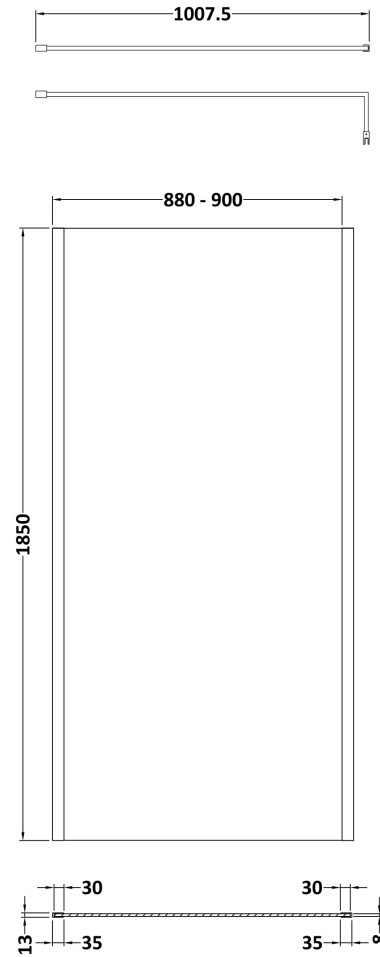

Sales Code: WRSCOGM90

Description: 900 Wetroom Screen Outer Frame 1850X8mm

Packaging Details

Barcode: 5056678485606

Sales Code: WRSC090

Description: Wetroom Screen 900 X 1850 X 8mm

Product Dimensions

Height (mm):	1850
Width (mm):	900
Depth (mm):	14
Nett Weight (kg):	37.5

Packaging Dimensions

Height (mm):	65
Width (mm):	950
Length (mm):	1920
Gross Weight (kg):	38.2

Packaging Data

Box Colour:	Brown Cardboard Box - Printed
Box Qty:	1
Label Size:	100 x 50
Label Colour:	Not Applicable
Label Qty:	0

Outer Box Dimensions (If Applicable)

Height (mm):	
Width (mm):	
Depth (mm):	
Length (mm):	
Gross Weight (kg):	
Barcode:	5055275819036

Product Details

Country of Origin:	China
Fitting Instruction:	No
CE & UKCA:	Yes
Profile Material:	Aluminium
Profile Finish:	Chrome
Adjustments (mm):	875mm - 893mm
Entry Width (mm):	N/A
Swing In Dim (mm):	N/A
Swing Out Dim (mm):	N/A
Radius (mm):	Not Applicable
Glass Thickness (mm):	8
Easy Fit:	No
Easy Clean:	No
Handle Style:	Not Applicable
Handle Material:	Not Applicable
Enclosure Design:	Frameless
Wheel Type:	Not Applicable
Support Bar Included:	Support Bar Included
Extras:	None

Sales Code: WRSF036

Description: 1850 Wetroom Wall Channel Pewter

Product Dimensions

Height (mm):	1850
Width (mm):	13
Depth (mm):	34
Nett Weight (kg):	0.6

Packaging Dimensions

Height (mm):	60
Width (mm):	185
Length (mm):	1860
Gross Weight (kg):	0.6