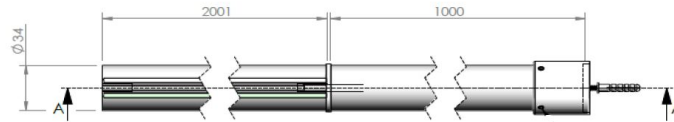

Sales Code: WRSF002

Description: 2/1M Wetroom Screen Ceiling Post Chrome

Product Dimensions

Height (mm):	3000
Width (mm):	34
Depth (mm):	34
Nett Weight (kg):	3

Packaging Dimensions

Height (mm):	2030
Width (mm):	80
Length (mm):	35
Gross Weight (kg):	3

Packaging Data

Box Colour:	Brown Cardboard Box - Printed
Box Qty:	1
Label Size:	100 x 50
Label Colour:	White Label
Label Qty:	1

Outer Box Dimensions (If Applicable)

Height (mm):	
Width (mm):	
Depth (mm):	
Length (mm):	
Gross Weight (kg):	
Barcode:	5055275870457

Product Details

Country of Origin:	China
Fitting Instruction:	No
CE & UKCA:	N/A
Profile Material:	Aluminium
Profile Finish:	Chrome
Adjustments (mm):	N/A
Entry Width (mm):	N/A
Swing In Dim (mm):	N/A
Swing Out Dim (mm):	N/A
Radius (mm):	Not Applicable
Glass Thickness (mm):	
Easy Fit:	Not Applicable
Easy Clean:	Not Applicable
Handle Style:	Not Applicable
Handle Material:	Not Applicable
Enclosure Design:	Not Applicable
Wheel Type:	Not Applicable
Support Bar Included:	Support Bar Not Included
Extras:	None