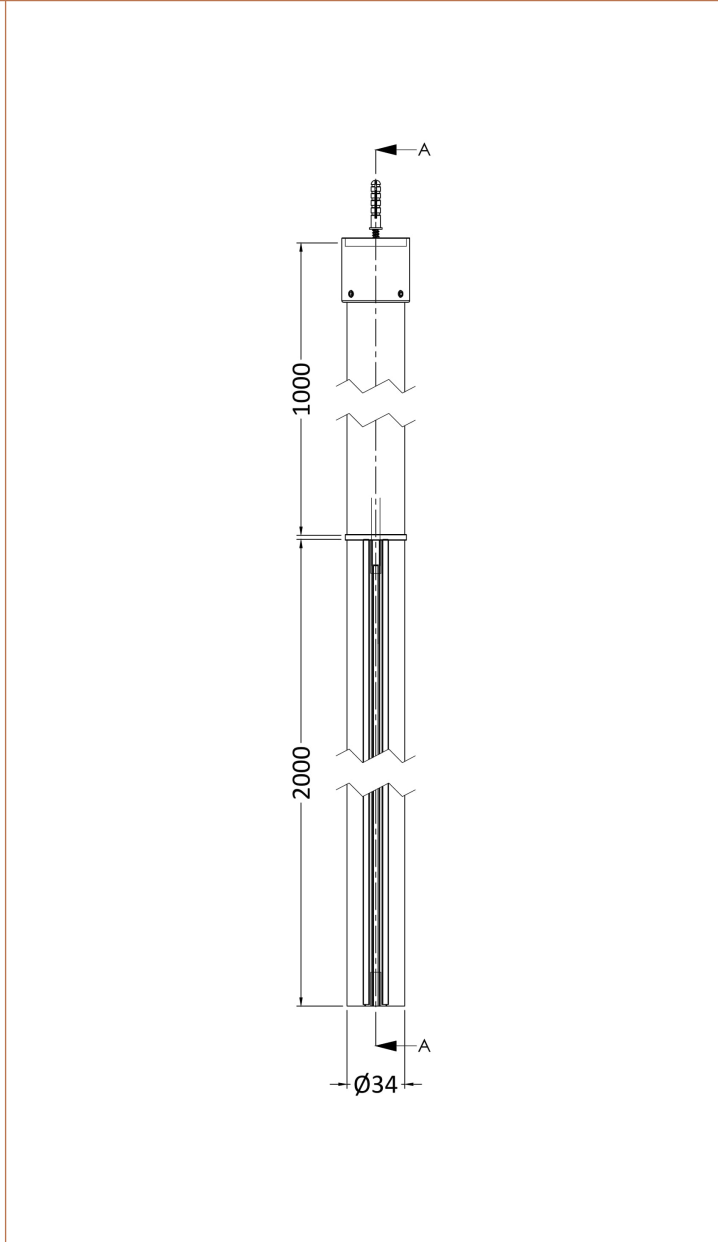

Sales Code: WRSF006

Description: 2/1M Wetroom Screen Ceiling Post Black

Product Dimensions

Height (mm):	3000
Width (mm):	34
Depth (mm):	34
Nett Weight (kg):	3

Packaging Dimensions

Height (mm):	2030
Width (mm):	100
Length (mm):	70
Gross Weight (kg):	3

Packaging Data

Box Colour:	Brown Cardboard Box - Printed
Box Qty:	1
Label Size:	100 x 50
Label Colour:	White Label
Label Qty:	1

Outer Box Dimensions (If Applicable)

Height (mm):	
Width (mm):	
Depth (mm):	
Length (mm):	
Gross Weight (kg):	
Barcode:	5056211850601

Product Details

Country of Origin:	China
Fitting Instruction:	No
CE & UKCA:	N/A
Profile Material:	Aluminium
Profile Finish:	Matt Black
Adjustments (mm):	N/A
Entry Width (mm):	N/A
Swing In Dim (mm):	N/A
Swing Out Dim (mm):	N/A
Radius (mm):	Not Applicable
Glass Thickness (mm):	
Easy Fit:	Not Applicable
Easy Clean:	Not Applicable
Handle Style:	Not Applicable
Handle Material:	Not Applicable
Enclosure Design:	Not Applicable
Wheel Type:	Not Applicable
Support Bar Included:	Support Bar Not Included
Extras:	None