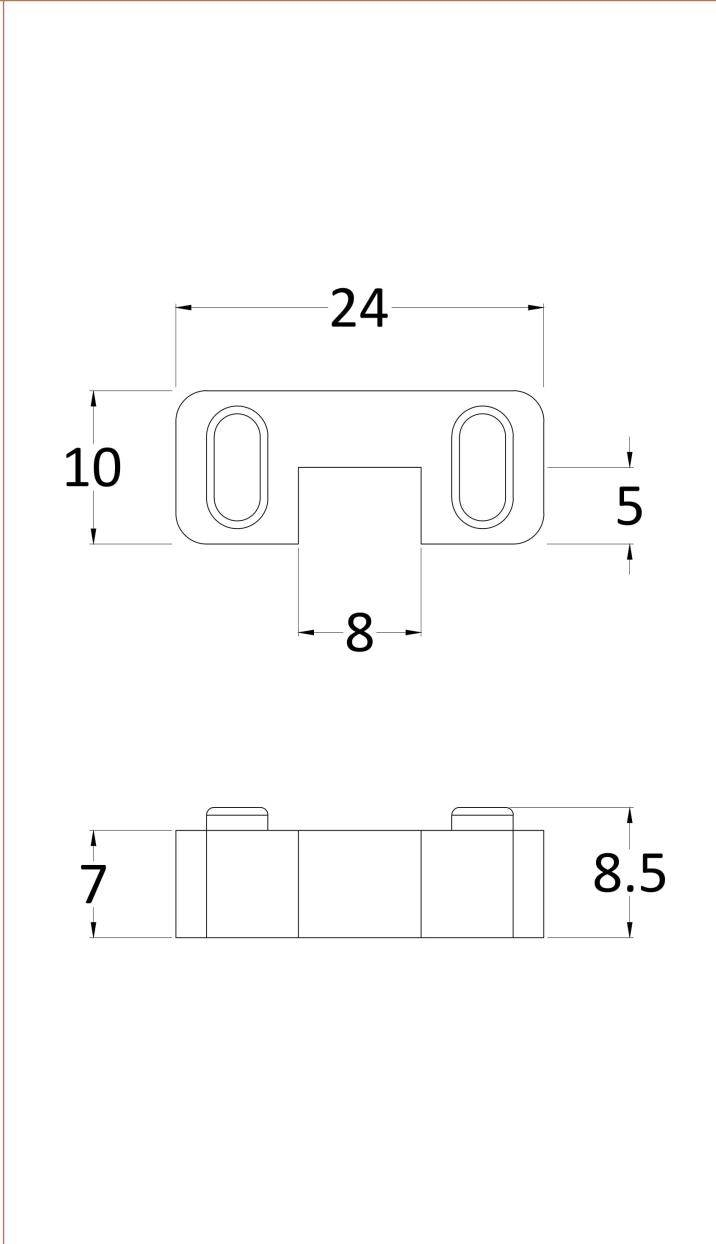

Sales Code: WRSF039

Description: Wetroom Horseshoe Support Foot Pewter

Product Dimensions

Height (mm):	9
Width (mm):	24
Depth (mm):	10
Nett Weight (kg):	0.16

Packaging Dimensions

Height (mm):	45
Width (mm):	30
Length (mm):	44
Gross Weight (kg):	0.16

Packaging Data

Box Colour:	White Cardboard Box
Box Qty:	1
Label Size:	100 x 50
Label Colour:	White Label
Label Qty:	2

Outer Box Dimensions (If Applicable)

Height (mm):	360
Width (mm):	270
Depth (mm):	
Length (mm):	
Gross Weight (kg):	
Barcode:	5056678433836

Product Details

Country of Origin:	China
Fitting Instruction:	No
CE & UKCA:	N/A
Profile Material:	
Profile Finish:	
Adjustments (mm):	
Entry Width (mm):	
Swing In Dim (mm):	
Swing Out Dim (mm):	
Radius (mm):	
Glass Thickness (mm):	
Easy Fit:	
Easy Clean:	
Handle Style:	
Handle Material:	
Enclosure Design:	
Wheel Type:	
Support Bar Included:	
Extras:	