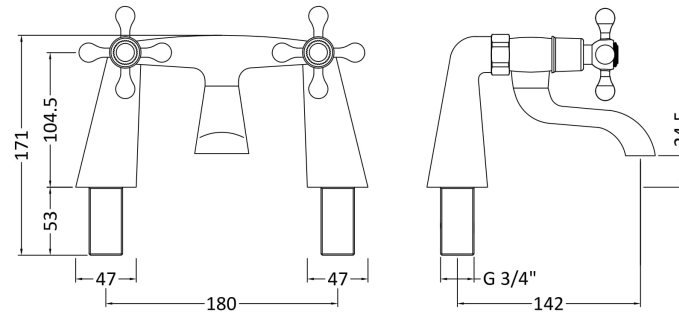

Sales Code: X363

Description: Viscount Bath Filler

Product Dimensions

Height (mm):	105
Width (mm):	220
Depth (mm):	190
Length (mm):	
Nett Weight (kg):	1.2

Packaging Dimensions

Height (mm):	197
Width (mm):	227
Depth (mm):	118
Gross Weight (kg):	1.4

Packaging Data

Box Colour:	White Cardboard Box
Box Qty:	1
Label Size:	100 x 50
Label Colour:	White Label
Label Qty:	2

Outer Box Dimensions (If Applicable)

Height (mm):	240
Width (mm):	380
Depth (mm):	335
Length (mm):	
Gross Weight (kg):	14
Barcode:	5055369011810

Product Details

Country of Origin:	China
Fitting Instruction:	No
Product Material:	Brass
Control Type:	Manual
Waste Included:	Waste Not Included
Waste Type:	Not Applicable
WRAS Approval:	Approval No: N/A
Valve/Cartridge Type:	Screw Down
Colour/Finish:	Chrome
Mount Type:	Deck
Operating Pressure (bar):	0.1

Flow Rates: (Litres Per Min)	0.1 bar: 9	0.5 bar: 31	1 bar: 42	2 bar: 50	3 bar: 0
Pipe Size:	22 mm (3/4" Bsp)				
Pipe Centres:	180 mm				