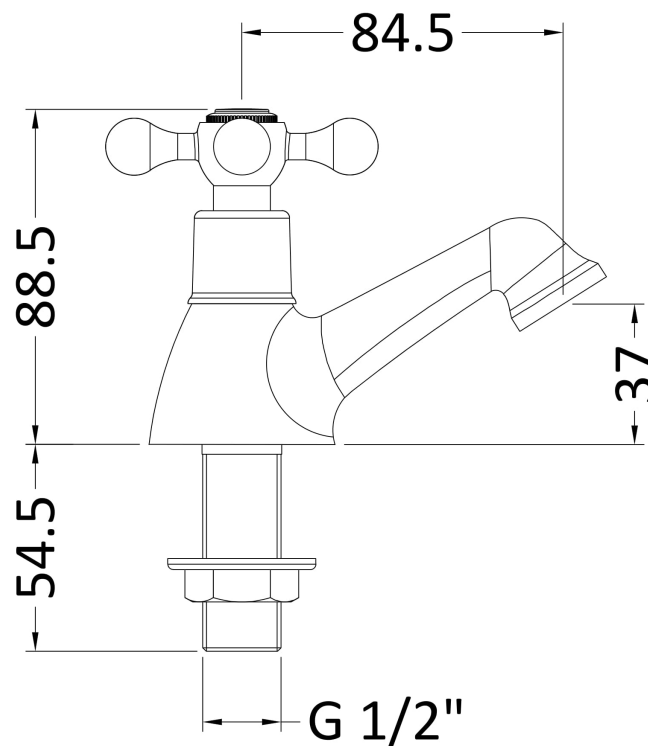

### Product Dimensions

Height (mm):	89
Width (mm):	40
Depth (mm):	120
Length (mm):	
Nett Weight (kg):	0.8

### Packaging Dimensions

Height (mm):	132
Width (mm):	49
Depth (mm):	88
Gross Weight (kg):	1

### Packaging Data

Box Colour:	White Cardboard Box
Box Qty:	1
Label Size:	100 x 50
Label Colour:	White Label
Label Qty:	2

### Outer Box Dimensions (If Applicable)

Height (mm):	305
Width (mm):	335
Depth (mm):	335
Length (mm):	
Gross Weight (kg):	19
Barcode:	5055369008827