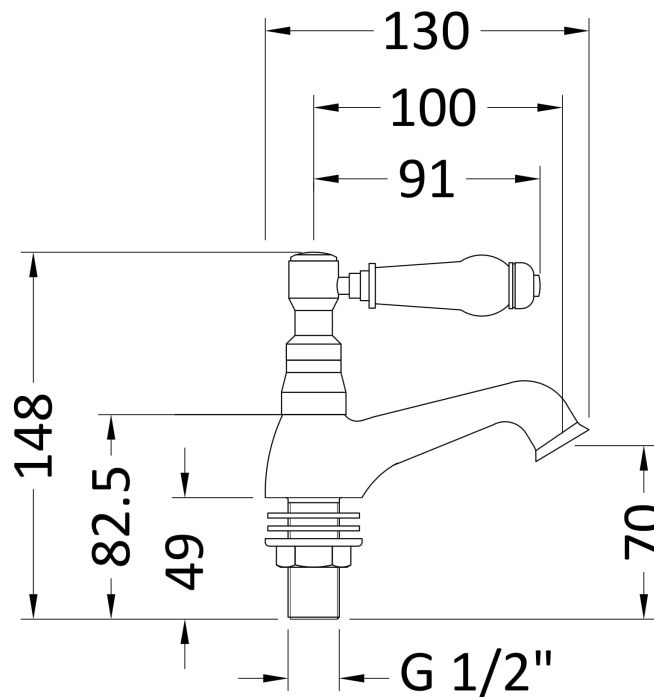

Sales Code: XM301

Description: Bloomsbury Basin Taps

Product Dimensions

Height (mm):	99
Width (mm):	40
Depth (mm):	130
Length (mm):	
Nett Weight (kg):	1.1

Packaging Dimensions

Height (mm):	130
Width (mm):	40
Depth (mm):	98
Gross Weight (kg):	1.2

Packaging Data

Box Colour:	White Cardboard Box
Box Qty:	10
Label Size:	100 x 50
Label Colour:	White Label
Label Qty:	2

Outer Box Dimensions (If Applicable)

Height (mm):	300
Width (mm):	270
Depth (mm):	500
Length (mm):	
Gross Weight (kg):	16
Barcode:	5055146106104

Product Details

Country of Origin:	China
Fitting Instruction:	No
Product Material:	Brass
Control Type:	Manual
Waste Included:	Waste Not Included
Waste Type:	Not Applicable
WRAS Approval: No	Approval No: N/A
Valve/Cartridge Type:	1/4 Turn Ceramic Disc
Colour/Finish:	Chrome
Mount Type:	Deck
Operating Pressure (bar):	0.1

Flow Rates: (Litres Per Min)	0.1 bar: 4	0.5 bar: 14	1 bar: 18	2 bar: 27	3 bar: 31
Pipe Size:	15 mm				
Pipe Centres:	N/A				