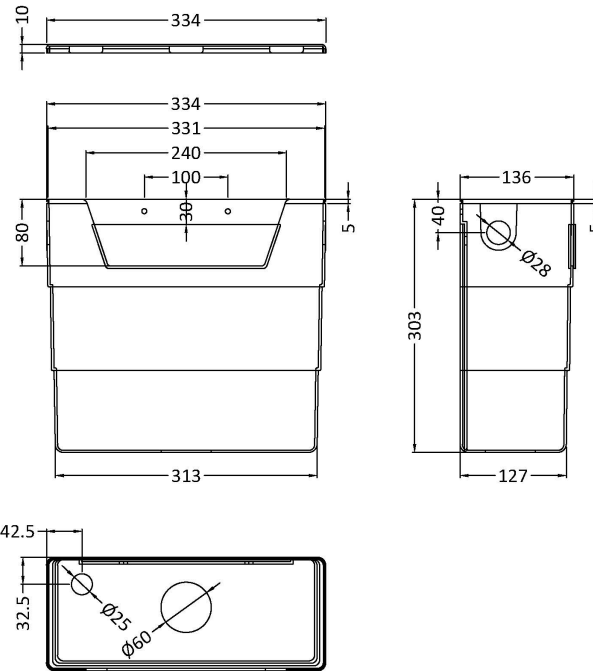

### Product Dimensions

Length (mm):	
Width (mm):	303
Height (mm):	334
Depth (mm):	136
Nett Weight (kg):	2.23

### Packaging Dimensions

Height (mm):	345
Width (mm):	145
Depth (mm):	320
Gross Weight (kg):	2.23

### Outer Box Dimensions (If Applicable)

Height (mm):	
Width (mm):	
Length (mm):	
Depth (mm):	
Gross Weight (kg):	2
Barcode:	5055146182566

### Product Details

Country of Origin:	China
Fitting Instruction:	No
CE & UKCA:	Yes
Product Material:	Hd Polyethylene
Heating Element Wattage:	Not Applicable
Colour/Finish:	Chrome
Product Diameter:	Not Applicable
Connection Size:	1/2" Bsp