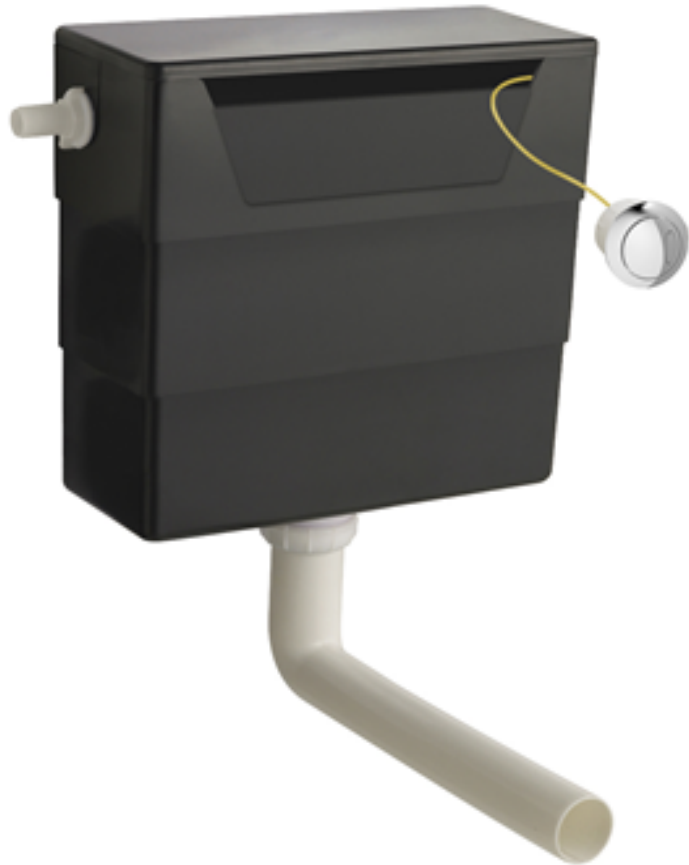

Sales Code: XTY006

Description: Cable Conc Universal Access Cistern

### Product Dimensions

Length (mm):	
Width (mm):	303
Height (mm):	334
Depth (mm):	136
Nett Weight (kg):	2.23

### Packaging Dimensions

Height (mm):	345
Width (mm):	145
Depth (mm):	320
Gross Weight (kg):	2.23

### Product Details

Country of Origin:	China
Fitting Instruction:	No
CE & UKCA:	Yes
Product Material:	Hd Polyethylene
Heating Element Wattage:	Not Applicable
Colour/Finish:	Chrome
Product Diameter:	Not Applicable
Connection Size:	1/2" Bsp