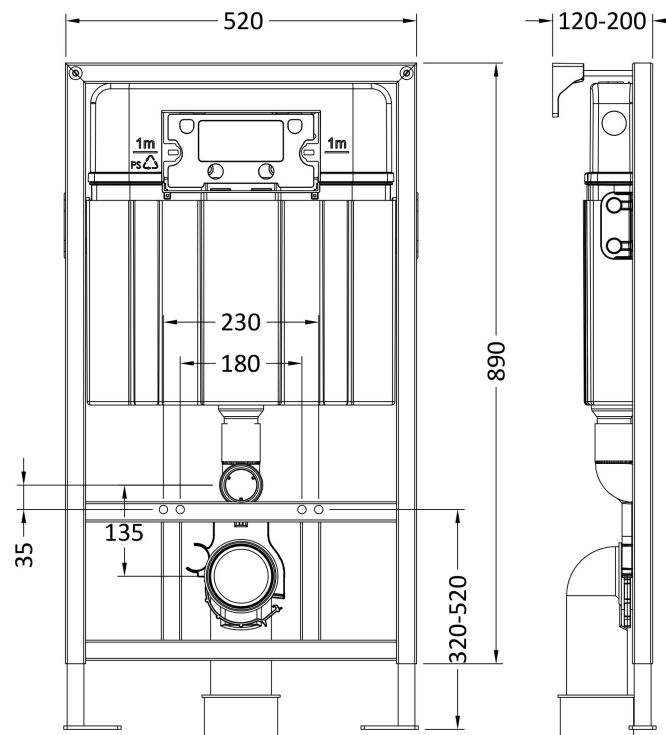

Packaging Dimensions

| | |
|--------------------|-----|
| Height (mm): | 290 |
| Width (mm): | 220 |
| Depth (mm): | 50 |
| Gross Weight (kg): | 0.5 |

Packaging Data

| | |
|---------------|---------------------|
| Box Colour: | Brown Cardboard Box |
| Box Qty: | 1 |
| Label Size: | 100 x 50 |
| Label Colour: | White Label |
| Label Qty: | 2 |

Outer Box Dimensions (If Applicable)

| | |
|--------------------|---------------|
| Height (mm): | |
| Width (mm): | |
| Length (mm): | |
| Depth (mm): | |
| Gross Weight (kg): | 0 |
| Barcode: | 5056211855279 |

Sales Code: XTY007A

Description: Mid Height Concealed Cistern Wall Frame

Product Dimensions

| | |
|-------------------|-------|
| Length (mm): | |
| Width (mm): | 520 |
| Height (mm): | 890 |
| Depth (mm): | 204 |
| Nett Weight (kg): | 11.36 |

Packaging Dimensions

| | |
|--------------------|-------|
| Height (mm): | 195 |
| Width (mm): | 510 |
| Depth (mm): | 850 |
| Gross Weight (kg): | 11.36 |

Packaging Data

| | |
|---------------|---------------------|
| Box Colour: | Brown Cardboard Box |
| Box Qty: | 1 |
| Label Size: | 100 x 50 |
| Label Colour: | White Label |
| Label Qty: | 2 |