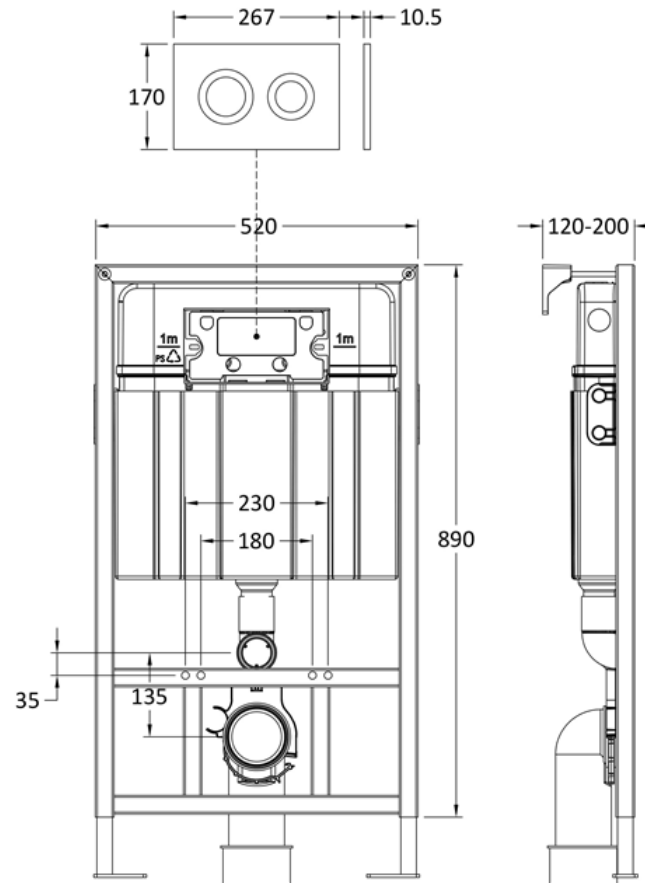

Sales Code: XTY007R

Description: Dual Flush Conc Cist Frame Round Plate

Packaging Details

Barcode: 5056678496343

Sales Code: XTY009PR

Description: Round Dual Flush Push Button

Product Dimensions

| | |
|-------------------|-----|
| Length (mm): | |
| Width (mm): | 267 |
| Height (mm): | 170 |
| Depth (mm): | 11 |
| Nett Weight (kg): | 0.5 |

Packaging Dimensions

| | |
|--------------------|-----|
| Height (mm): | 290 |
| Width (mm): | 220 |
| Depth (mm): | 50 |
| Gross Weight (kg): | 0.5 |

Packaging Data

| | |
|---------------|---------------------|
| Box Colour: | Brown Cardboard Box |
| Box Qty: | 1 |
| Label Size: | 100 x 50 |
| Label Colour: | White Label |
| Label Qty: | 2 |

Outer Box Dimensions (If Applicable)

| | |
|--------------------|---------------|
| Height (mm): | |
| Width (mm): | |
| Length (mm): | |
| Depth (mm): | |
| Gross Weight (kg): | 0 |
| Barcode: | 5056211855279 |

Sales Code: XTY007A

Description: Mid Height Concealed Cistern Wall Frame

Product Dimensions

| | |
|-------------------|-------|
| Length (mm): | |
| Width (mm): | 520 |
| Height (mm): | 890 |
| Depth (mm): | 204 |
| Nett Weight (kg): | 11.36 |