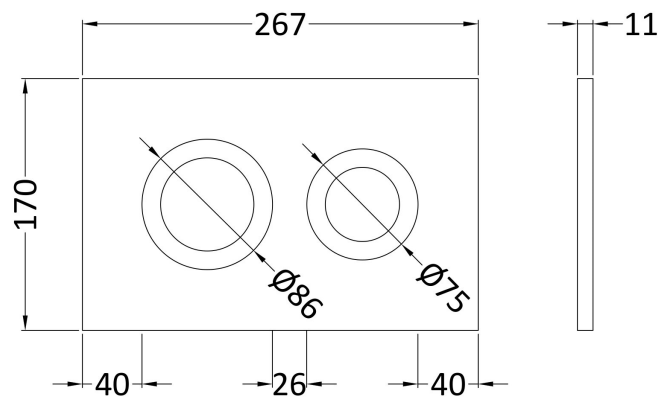

Sales Code: XTY007R

Description: Dual Flush Conc Cist Frame Round Plate

Packaging Details

Barcode: 5056678496343

Sales Code: XTY009PR

Description: Round Dual Flush Push Button

Product Dimensions

| | |
|-------------------|-----|
| Length (mm): | |
| Width (mm): | 267 |
| Height (mm): | 170 |
| Depth (mm): | 11 |
| Nett Weight (kg): | 0.5 |

Packaging Dimensions

| | |
|--------------------|-----|
| Height (mm): | 290 |
| Width (mm): | 220 |
| Depth (mm): | 50 |
| Gross Weight (kg): | 0.5 |

Packaging Data

| | |
|---------------|---------------------|
| Box Colour: | Brown Cardboard Box |
| Box Qty: | 1 |
| Label Size: | 100 x 50 |
| Label Colour: | White Label |
| Label Qty: | 2 |

Outer Box Dimensions (If Applicable)

| | |
|--------------------|---------------|
| Height (mm): | |
| Width (mm): | |
| Length (mm): | |
| Depth (mm): | |
| Gross Weight (kg): | 0 |
| Barcode: | 5056211855279 |

Sales Code: XTY007A

Description: Mid Height Concealed Cistern Wall Frame

Product Dimensions

| | |
|-------------------|-------|
| Length (mm): | |
| Width (mm): | 520 |
| Height (mm): | 890 |
| Depth (mm): | 204 |
| Nett Weight (kg): | 11.36 |