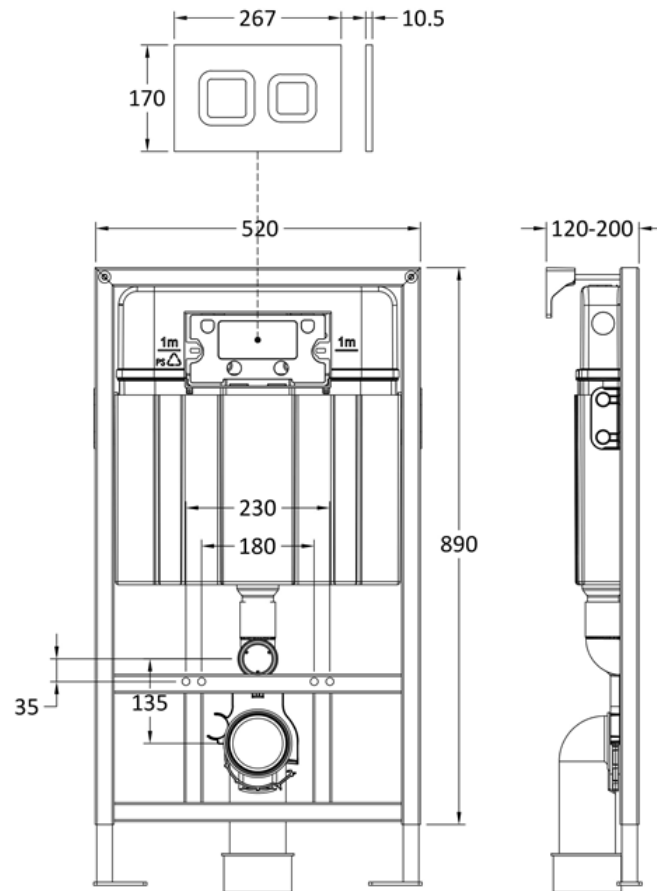

### Packaging Details

Barcode: 5056678496350

**Sales Code:** XTY009PS

**Description:** Square Dual Flush Push Button

**Product Dimensions**

Length (mm):	
Width (mm):	267
Height (mm):	170
Depth (mm):	11
Nett Weight (kg):	0.5

**Packaging Dimensions**

Height (mm):	290
Width (mm):	220
Depth (mm):	50
Gross Weight (kg):	0.5

**Packaging Data**

Box Colour:	Brown Cardboard Box
Box Qty:	1
Label Size:	100 x 50
Label Colour:	White Label
Label Qty:	2

### Product Dimensions

Length (mm):	
Width (mm):	520
Height (mm):	890
Depth (mm):	204
Nett Weight (kg):	11.36

### Packaging Dimensions

Height (mm):	195
Width (mm):	510
Depth (mm):	850
Gross Weight (kg):	11.36