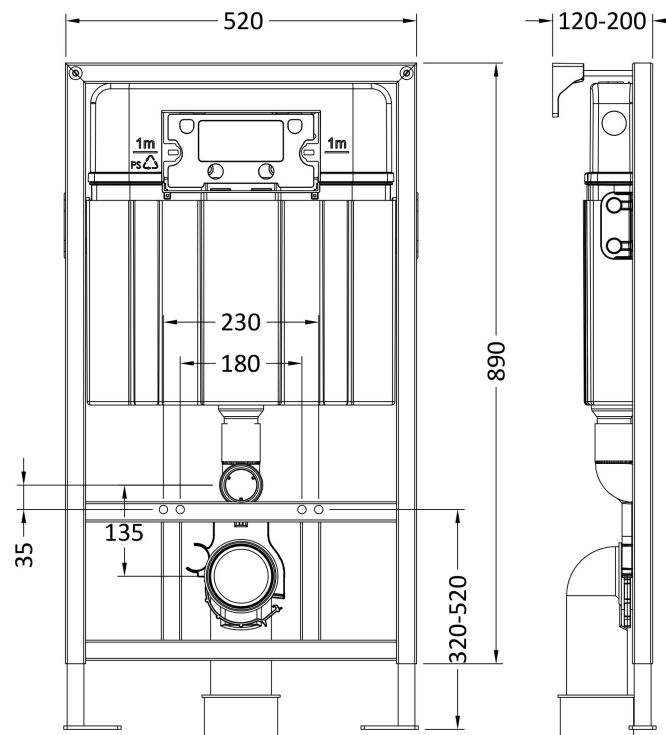

**Packaging Dimensions**

Height (mm):	290
Width (mm):	220
Depth (mm):	50
Gross Weight (kg):	0.5

**Packaging Data**

Box Colour:	Brown Cardboard Box
Box Qty:	1
Label Size:	100 x 50
Label Colour:	White Label
Label Qty:	2

**Outer Box Dimensions (If Applicable)**

Height (mm):	
Width (mm):	
Length (mm):	
Depth (mm):	
Gross Weight (kg):	0
Barcode:	5056211855262

**Product Details**

Country of Origin:	United Kingdom
Fitting Instruction:	No
CE & UKCA:	Yes
Product Material:	Ss
Heating Element Wattage:	Not Applicable
Colour/Finish:	Chrome
Product Diameter:	Not Applicable
Connection Size:	

### Product Dimensions

Length (mm):	
Width (mm):	520
Height (mm):	890
Depth (mm):	204
Nett Weight (kg):	11.36

### Packaging Dimensions

Height (mm):	195
Width (mm):	510
Depth (mm):	850
Gross Weight (kg):	11.36