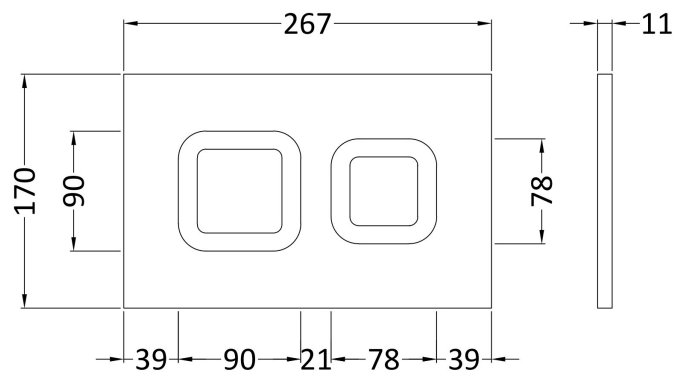

### Packaging Details

Barcode: 5056678496350

**Sales Code:** XTY009PS

**Description:** Square Dual Flush Push Button

**Product Dimensions**

Length (mm):	
Width (mm):	267
Height (mm):	170
Depth (mm):	11
Nett Weight (kg):	0.5

**Packaging Dimensions**

Height (mm):	290
Width (mm):	220
Depth (mm):	50
Gross Weight (kg):	0.5

**Packaging Data**

Box Colour:	Brown Cardboard Box
Box Qty:	1
Label Size:	100 x 50
Label Colour:	White Label
Label Qty:	2

**Outer Box Dimensions (If Applicable)**

Height (mm):	
Width (mm):	
Length (mm):	
Depth (mm):	
Gross Weight (kg):	0
Barcode:	5056211855262

**Product Details**

Country of Origin:	United Kingdom
Fitting Instruction:	No
CE & UKCA:	Yes
Product Material:	Ss
Heating Element Wattage:	Not Applicable
Colour/Finish:	Chrome
Product Diameter:	Not Applicable
Connection Size:	

### Product Dimensions

Length (mm):	
Width (mm):	520
Height (mm):	890
Depth (mm):	204
Nett Weight (kg):	11.36