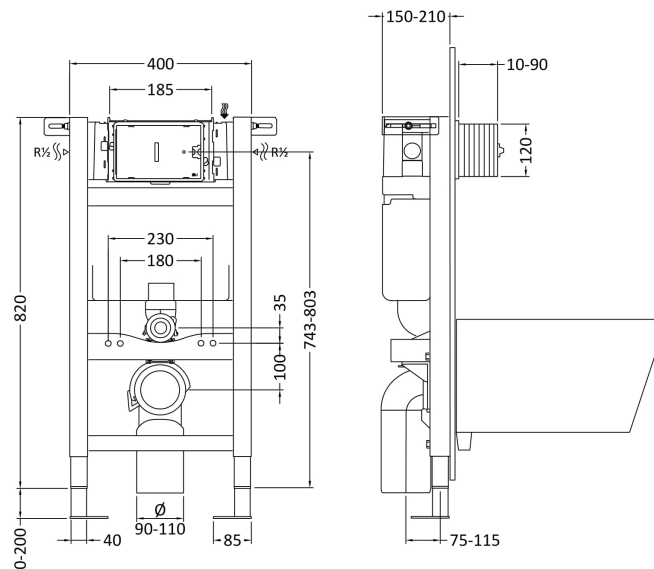

Sales Code: XTY007

Description: Mid Height Concealed Cistern Wall Frame

Product Dimensions

Length (mm):	
Width (mm):	400
Height (mm):	880
Depth (mm):	204
Nett Weight (kg):	10.5

Packaging Dimensions

Height (mm):	195
Width (mm):	510
Depth (mm):	850
Gross Weight (kg):	10.5

Packaging Data

Box Colour:	Brown Cardboard Box
Box Qty:	1
Label Size:	100 x 50
Label Colour:	White Label
Label Qty:	2

Outer Box Dimensions (If Applicable)

Height (mm):	
Width (mm):	
Length (mm):	
Depth (mm):	
Gross Weight (kg):	
Barcode:	5055275819302

Product Details

Country of Origin:	Portugal
Fitting Instruction:	No
CE & UKCA:	No
Product Material:	Ss
Heating Element Wattage:	Not Applicable
Colour/Finish:	Chrome
Product Diameter:	Not Applicable
Connection Size:	