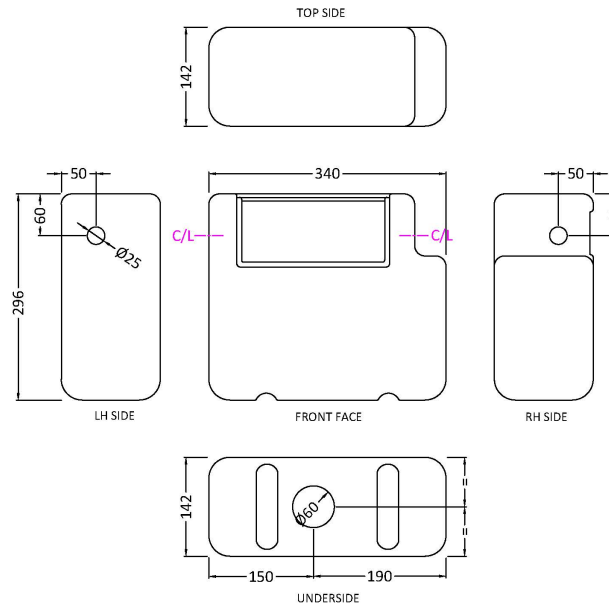

### Product Dimensions

Length (mm):	
Width (mm):	340
Height (mm):	296
Depth (mm):	142
Nett Weight (kg):	1.6

### Packaging Dimensions

Height (mm):	306
Width (mm):	152
Depth (mm):	350
Gross Weight (kg):	1.7

### Outer Box Dimensions (If Applicable)

Height (mm):	
Width (mm):	
Length (mm):	
Depth (mm):	
Gross Weight (kg):	
Barcode:	5055275826683

### Product Details

Country of Origin:	China
Fitting Instruction:	No
CE & UKCA:	
Product Material:	Hd Polyethylene
Heating Element Wattage:	Not Applicable
Colour/Finish:	White
Product Diameter:	Not Applicable
Connection Size:	1/2" Bsp