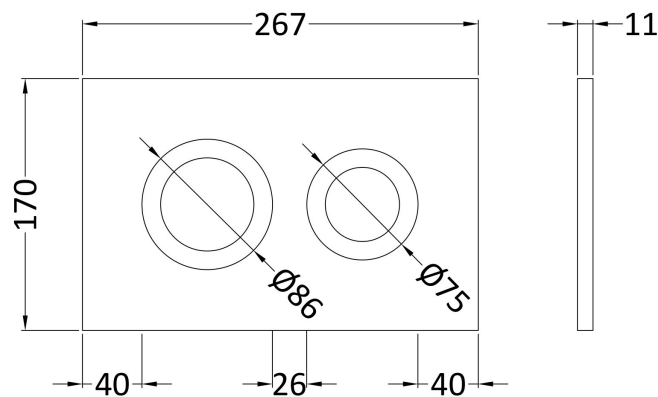

Sales Code: XTY009PR1

Description: Round Dual Flush Push Button White

Product Dimensions

Length (mm):	
Width (mm):	267
Height (mm):	170
Depth (mm):	11
Nett Weight (kg):	0.5

Packaging Dimensions

Height (mm):	290
Width (mm):	220
Depth (mm):	50
Gross Weight (kg):	0.5

Packaging Data

Box Colour:	Brown Cardboard Box
Box Qty:	1
Label Size:	100 x 50
Label Colour:	White Label
Label Qty:	2

Outer Box Dimensions (If Applicable)

Height (mm):	
Width (mm):	
Length (mm):	
Depth (mm):	
Gross Weight (kg):	0
Barcode:	5056678435496

Product Details

Country of Origin:	China
Fitting Instruction:	No
CE & UKCA:	Yes
Product Material:	Ss
Heating Element Wattage:	Not Applicable
Colour/Finish:	White
Product Diameter:	Not Applicable
Connection Size:	