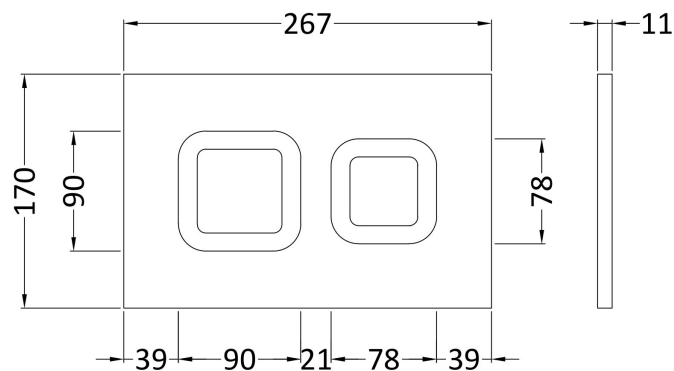

**Sales Code:** XTY009PS1

**Description:** Square Dual Flush Push Button White

**Product Dimensions**

Length (mm):	
Width (mm):	267
Height (mm):	170
Depth (mm):	11
Nett Weight (kg):	0.5

**Packaging Dimensions**

Height (mm):	290
Width (mm):	220
Depth (mm):	50
Gross Weight (kg):	0.5

**Packaging Data**

Box Colour:	Brown Cardboard Box
Box Qty:	1
Label Size:	100 x 50
Label Colour:	White Label
Label Qty:	2

**Outer Box Dimensions (If Applicable)**

Height (mm):	
Width (mm):	
Length (mm):	
Depth (mm):	
Gross Weight (kg):	0
Barcode:	5056678435472

**Product Details**

Country of Origin:	China
Fitting Instruction:	No
CE & UKCA:	Yes
Product Material:	Ss
Heating Element Wattage:	Not Applicable
Colour/Finish:	White
Product Diameter:	Not Applicable
Connection Size:	