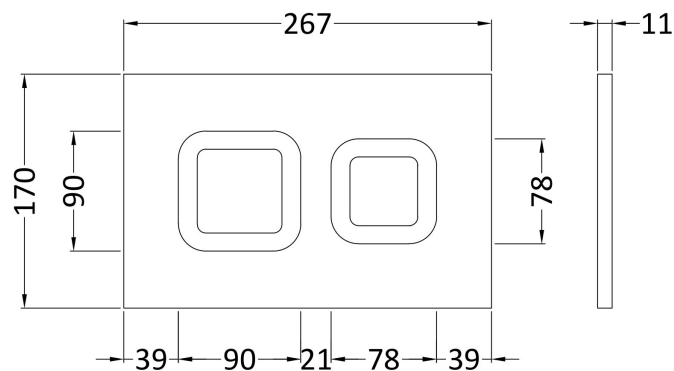

Sales Code: XTY009PS4

Description: Square Dual Flush Push Button Black

Product Dimensions

Length (mm):	
Width (mm):	267
Height (mm):	170
Depth (mm):	11
Nett Weight (kg):	0.5

Packaging Dimensions

Height (mm):	290
Width (mm):	220
Depth (mm):	50
Gross Weight (kg):	0.5

Packaging Data

Box Colour:	Brown Cardboard Box
Box Qty:	1
Label Size:	100 x 50
Label Colour:	White Label
Label Qty:	2

Outer Box Dimensions (If Applicable)

Height (mm):	
Width (mm):	
Length (mm):	
Depth (mm):	
Gross Weight (kg):	0
Barcode:	5056678435489

Product Details

Country of Origin:	China
Fitting Instruction:	No
CE & UKCA:	Yes
Product Material:	Ss
Heating Element Wattage:	Not Applicable
Colour/Finish:	Black
Product Diameter:	Not Applicable
Connection Size:	