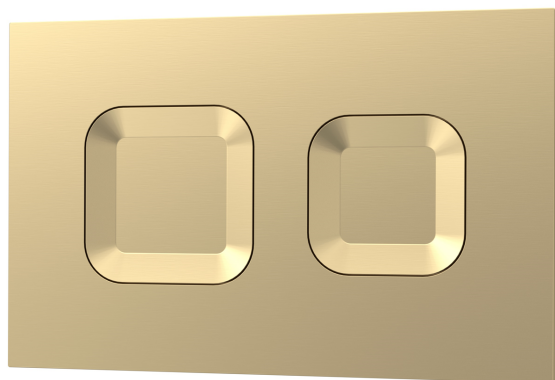

**Sales Code:** XTY009PS8

**Description:** Square Dual Flush Push Button Brass

### Product Dimensions

Length (mm):	
Width (mm):	267
Height (mm):	170
Depth (mm):	11
Nett Weight (kg):	0.5

### Packaging Dimensions

Height (mm):	290
Width (mm):	220
Depth (mm):	50
Gross Weight (kg):	0.5