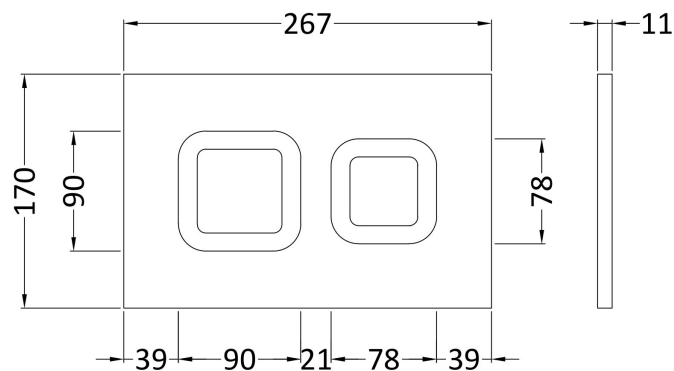

### Product Dimensions

Length (mm):	
Width (mm):	267
Height (mm):	170
Depth (mm):	11
Nett Weight (kg):	0.5

### Packaging Dimensions

Height (mm):	290
Width (mm):	220
Depth (mm):	50
Gross Weight (kg):	0.5

### Packaging Data

Box Colour:	Brown Cardboard Box
Box Qty:	1
Label Size:	100 x 50
Label Colour:	White Label
Label Qty:	2

### Outer Box Dimensions (If Applicable)

Height (mm):	
Width (mm):	
Length (mm):	
Depth (mm):	
Gross Weight (kg):	0
Barcode:	5056678459706