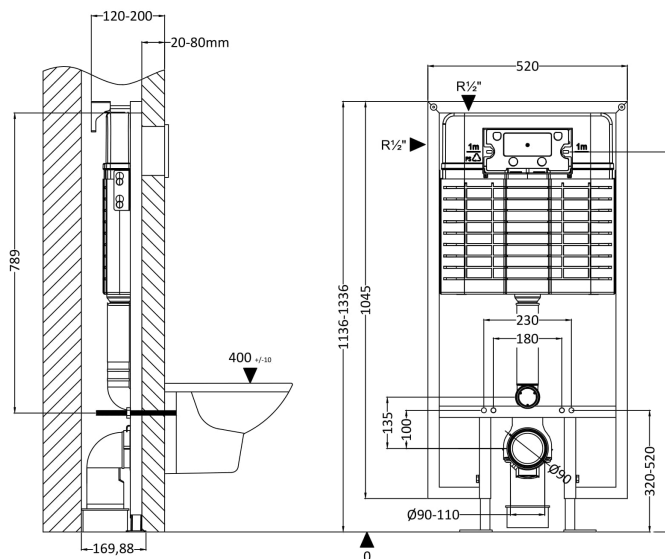

Sales Code: XTY009R

Description: Dual Flush Conc Cist Frame Round Plate

Packaging Details

Barcode: 5056211863618

Sales Code: XTY009

Description: Dual Flush Concealed Cistern With Frame

Product Dimensions

Length (mm):	
Width (mm):	520
Height (mm):	1136
Depth (mm):	204
Nett Weight (kg):	11.17

Packaging Dimensions

Height (mm):	160
Width (mm):	560
Depth (mm):	1125
Gross Weight (kg):	11.17

Packaging Data

Box Colour:	Brown Cardboard Box
Box Qty:	1
Label Size:	100 x 50
Label Colour:	White Label
Label Qty:	2

Outer Box Dimensions (If Applicable)

Height (mm):	
Width (mm):	
Length (mm):	
Depth (mm):	
Gross Weight (kg):	0
Barcode:	5056211854319

Product Details

Country of Origin:	China
Fitting Instruction:	No
CE & UKCA:	Yes
Product Material:	Stainless Steel
Heating Element Wattage:	Not Applicable
Colour/Finish:	Chrome
Product Diameter:	Not Applicable
Connection Size:	

Sales Code: XTY009PR

Description: Round Dual Flush Push Button

Product Dimensions

Length (mm):	
Width (mm):	267
Height (mm):	170
Depth (mm):	11
Nett Weight (kg):	0.5

Packaging Dimensions

Height (mm):	290
Width (mm):	220
Depth (mm):	50
Gross Weight (kg):	0.5