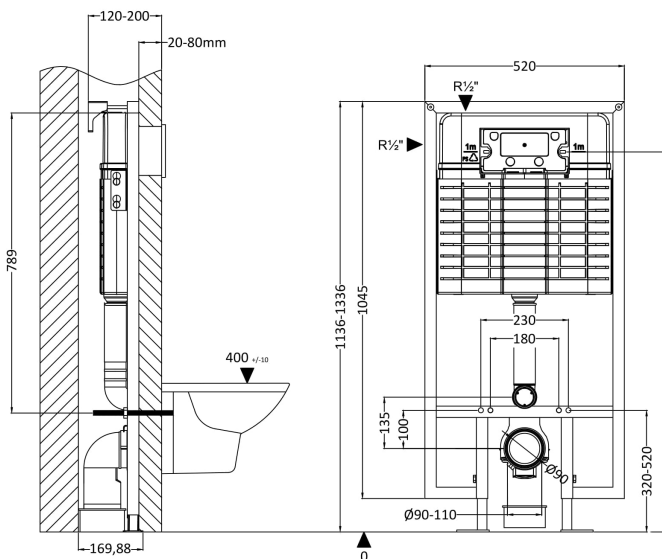

Sales Code: XTY009R

Description: Dual Flush Conc Cist Frame Round Plate

Packaging Details

Barcode: 5056211863618

Sales Code: XTY009

Description: Dual Flush Concealed Cistern With Frame

Product Dimensions

Length (mm):	
Width (mm):	520
Height (mm):	1136
Depth (mm):	204
Nett Weight (kg):	11.17

Packaging Dimensions

Height (mm):	160
Width (mm):	560
Depth (mm):	1125
Gross Weight (kg):	11.17

Packaging Data

Box Colour:	Brown Cardboard Box
Box Qty:	1
Label Size:	100 x 50
Label Colour:	White Label
Label Qty:	2

Outer Box Dimensions (If Applicable)

Height (mm):	
Width (mm):	
Length (mm):	
Depth (mm):	
Gross Weight (kg):	0
Barcode:	5056211854319

Product Details

Country of Origin:	China
Fitting Instruction:	No
CE & UKCA:	Yes
Product Material:	Stainless Steel
Heating Element Wattage:	Not Applicable
Colour/Finish:	Chrome
Product Diameter:	Not Applicable
Connection Size:	

Sales Code: XTY009PR

Description: Round Dual Flush Push Button

Product Dimensions

Length (mm):	
Width (mm):	267
Height (mm):	170
Depth (mm):	11
Nett Weight (kg):	0.5

Packaging Dimensions

Height (mm):	290
Width (mm):	220
Depth (mm):	50
Gross Weight (kg):	0.5