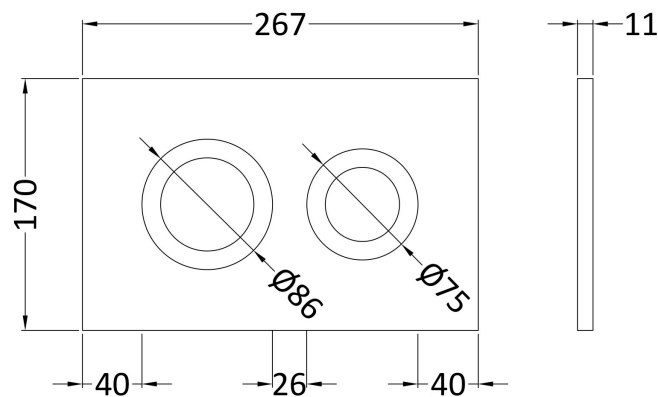

Packaging Dimensions

Height (mm):	160
Width (mm):	560
Depth (mm):	1125
Gross Weight (kg):	11.17

Packaging Data

Box Colour:	Brown Cardboard Box
Box Qty:	1
Label Size:	100 x 50
Label Colour:	White Label
Label Qty:	2

Outer Box Dimensions (If Applicable)

Height (mm):	
Width (mm):	
Length (mm):	
Depth (mm):	
Gross Weight (kg):	0
Barcode:	5056211854319

Product Details

Country of Origin:	China
Fitting Instruction:	No
CE & UKCA:	Yes
Product Material:	Stainless Steel
Heating Element Wattage:	Not Applicable
Colour/Finish:	Chrome
Product Diameter:	Not Applicable
Connection Size:	

Sales Code: XTY009PR

Description: Round Dual Flush Push Button

Product Dimensions

Length (mm):	
Width (mm):	267
Height (mm):	170
Depth (mm):	11
Nett Weight (kg):	0.5

Packaging Dimensions

Height (mm):	290
Width (mm):	220
Depth (mm):	50
Gross Weight (kg):	0.5

Packaging Data

Box Colour:	Brown Cardboard Box
Box Qty:	1
Label Size:	100 x 50
Label Colour:	White Label
Label Qty:	2

Outer Box Dimensions (If Applicable)

Height (mm):	
Width (mm):	
Length (mm):	
Depth (mm):	
Gross Weight (kg):	0
Barcode:	5056211855279