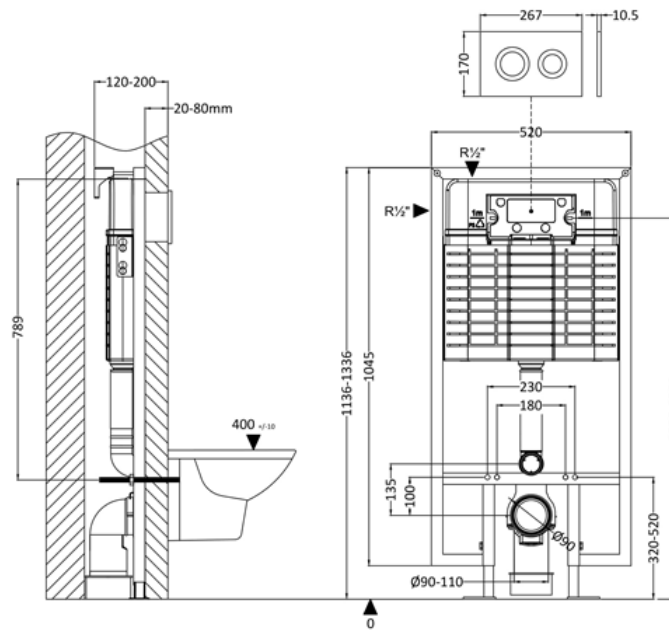

Sales Code: XTY009R

Description: Dual Flush Conc Cist Frame Round Plate

Packaging Details

Barcode: 5056211863618

Sales Code: XTY009

Description: Dual Flush Concealed Cistern With Frame

Product Dimensions

Length (mm):	
Width (mm):	520
Height (mm):	1136
Depth (mm):	204
Nett Weight (kg):	11.17

Packaging Dimensions

Height (mm):	160
Width (mm):	560
Depth (mm):	1125
Gross Weight (kg):	11.17

Packaging Data

Box Colour:	Brown Cardboard Box
Box Qty:	1
Label Size:	100 x 50
Label Colour:	White Label
Label Qty:	2

Outer Box Dimensions (If Applicable)

Height (mm):	
Width (mm):	
Length (mm):	
Depth (mm):	
Gross Weight (kg):	0
Barcode:	5056211854319

Product Details

Country of Origin:	China
Fitting Instruction:	No
CE & UKCA:	Yes
Product Material:	Stainless Steel
Heating Element Wattage:	Not Applicable
Colour/Finish:	Chrome
Product Diameter:	Not Applicable
Connection Size:	

Sales Code: XTY009PR

Description: Round Dual Flush Push Button

Product Dimensions

Length (mm):	
Width (mm):	267
Height (mm):	170
Depth (mm):	11
Nett Weight (kg):	0.5

Packaging Dimensions

Height (mm):	290
Width (mm):	220
Depth (mm):	50
Gross Weight (kg):	0.5