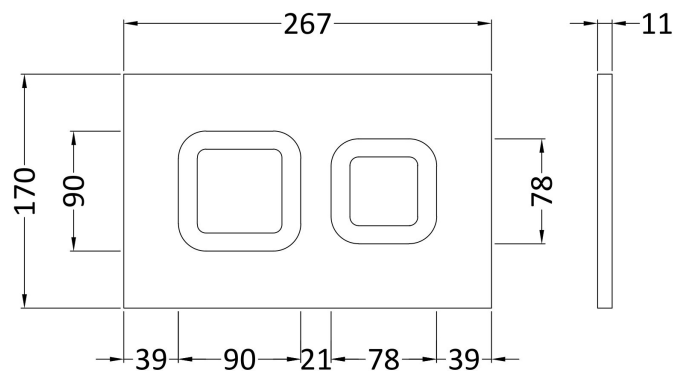

Sales Code: XTY009S

Description: Dual Flush Conc Cist Frame Square Plate

Packaging Details

Barcode: 5056211863601

Sales Code: XTY009PS

Description: Square Dual Flush Push Button

Product Dimensions

Length (mm):	
Width (mm):	267
Height (mm):	170
Depth (mm):	11
Nett Weight (kg):	0.5

Packaging Dimensions

Height (mm):	290
Width (mm):	220
Depth (mm):	50
Gross Weight (kg):	0.5

Packaging Data

Box Colour:	Brown Cardboard Box
Box Qty:	1
Label Size:	100 x 50
Label Colour:	White Label
Label Qty:	2

Outer Box Dimensions (If Applicable)

Height (mm):	
Width (mm):	
Length (mm):	
Depth (mm):	
Gross Weight (kg):	0
Barcode:	5056211855262

Product Details

Country of Origin:	United Kingdom
Fitting Instruction:	No
CE & UKCA:	Yes
Product Material:	Ss
Heating Element Wattage:	Not Applicable
Colour/Finish:	Chrome
Product Diameter:	Not Applicable
Connection Size:	

Sales Code: XTY009

Description: Dual Flush Concealed Cistern With Frame

Product Dimensions

Length (mm):	
Width (mm):	520
Height (mm):	1136
Depth (mm):	204
Nett Weight (kg):	11.17

Packaging Dimensions

Height (mm):	160
Width (mm):	560
Depth (mm):	1125
Gross Weight (kg):	11.17