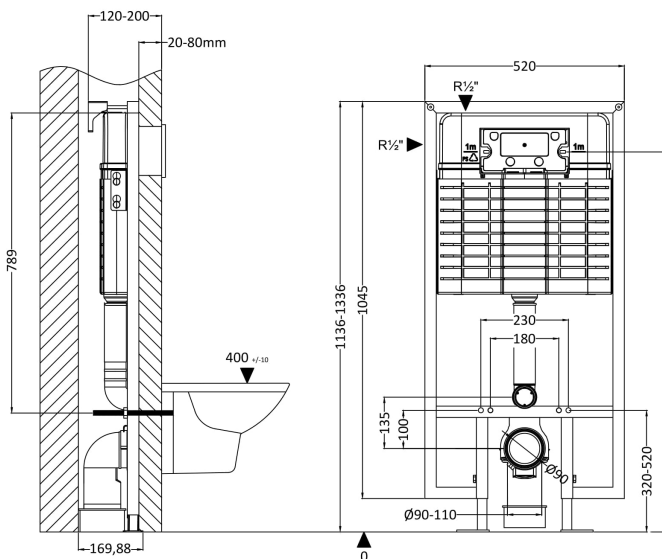

Packaging Dimensions

Height (mm):	290
Width (mm):	220
Depth (mm):	50
Gross Weight (kg):	0.5

Packaging Data

Box Colour:	Brown Cardboard Box
Box Qty:	1
Label Size:	100 x 50
Label Colour:	White Label
Label Qty:	2

Outer Box Dimensions (If Applicable)

Height (mm):	
Width (mm):	
Length (mm):	
Depth (mm):	
Gross Weight (kg):	0
Barcode:	5056211855262

Product Details

Country of Origin:	United Kingdom
Fitting Instruction:	No
CE & UKCA:	Yes
Product Material:	Ss
Heating Element Wattage:	Not Applicable
Colour/Finish:	Chrome
Product Diameter:	Not Applicable
Connection Size:	

Sales Code: XTY009

Description: Dual Flush Concealed Cistern With Frame

Product Dimensions

Length (mm):	
Width (mm):	520
Height (mm):	1136
Depth (mm):	204
Nett Weight (kg):	11.17

Packaging Dimensions

Height (mm):	160
Width (mm):	560
Depth (mm):	1125
Gross Weight (kg):	11.17

Packaging Data

Box Colour:	Brown Cardboard Box
Box Qty:	1
Label Size:	100 x 50
Label Colour:	White Label
Label Qty:	2

Outer Box Dimensions (If Applicable)

Height (mm):	
Width (mm):	
Length (mm):	
Depth (mm):	
Gross Weight (kg):	0
Barcode:	5056211854319