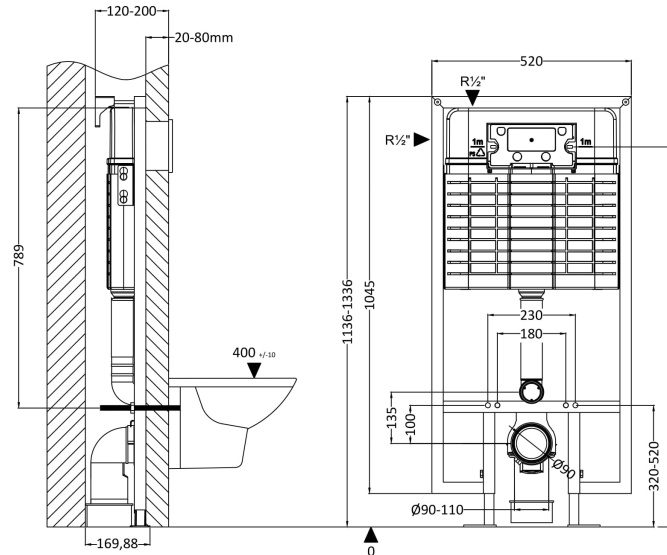

Packaging Dimensions

Height (mm):	290
Width (mm):	220
Depth (mm):	50
Gross Weight (kg):	0.5

Packaging Data

Box Colour:	Brown Cardboard Box
Box Qty:	1
Label Size:	100 x 50
Label Colour:	White Label
Label Qty:	2

Outer Box Dimensions (If Applicable)

Height (mm):	
Width (mm):	
Length (mm):	
Depth (mm):	
Gross Weight (kg):	0
Barcode:	5056211855262

Product Details

Country of Origin:	United Kingdom
Fitting Instruction:	No
CE & UKCA:	Yes
Product Material:	Ss
Heating Element Wattage:	Not Applicable
Colour/Finish:	Chrome
Product Diameter:	Not Applicable
Connection Size:	

Sales Code: XTY009

Description: Dual Flush Concealed Cistern With Frame

Product Dimensions

Length (mm):	
Width (mm):	520
Height (mm):	1136
Depth (mm):	204
Nett Weight (kg):	11.17

Packaging Dimensions

Height (mm):	160
Width (mm):	560
Depth (mm):	1125
Gross Weight (kg):	11.17

Packaging Data

Box Colour:	Brown Cardboard Box
Box Qty:	1
Label Size:	100 x 50
Label Colour:	White Label
Label Qty:	2

Outer Box Dimensions (If Applicable)

Height (mm):	
Width (mm):	
Length (mm):	
Depth (mm):	
Gross Weight (kg):	0
Barcode:	5056211854319