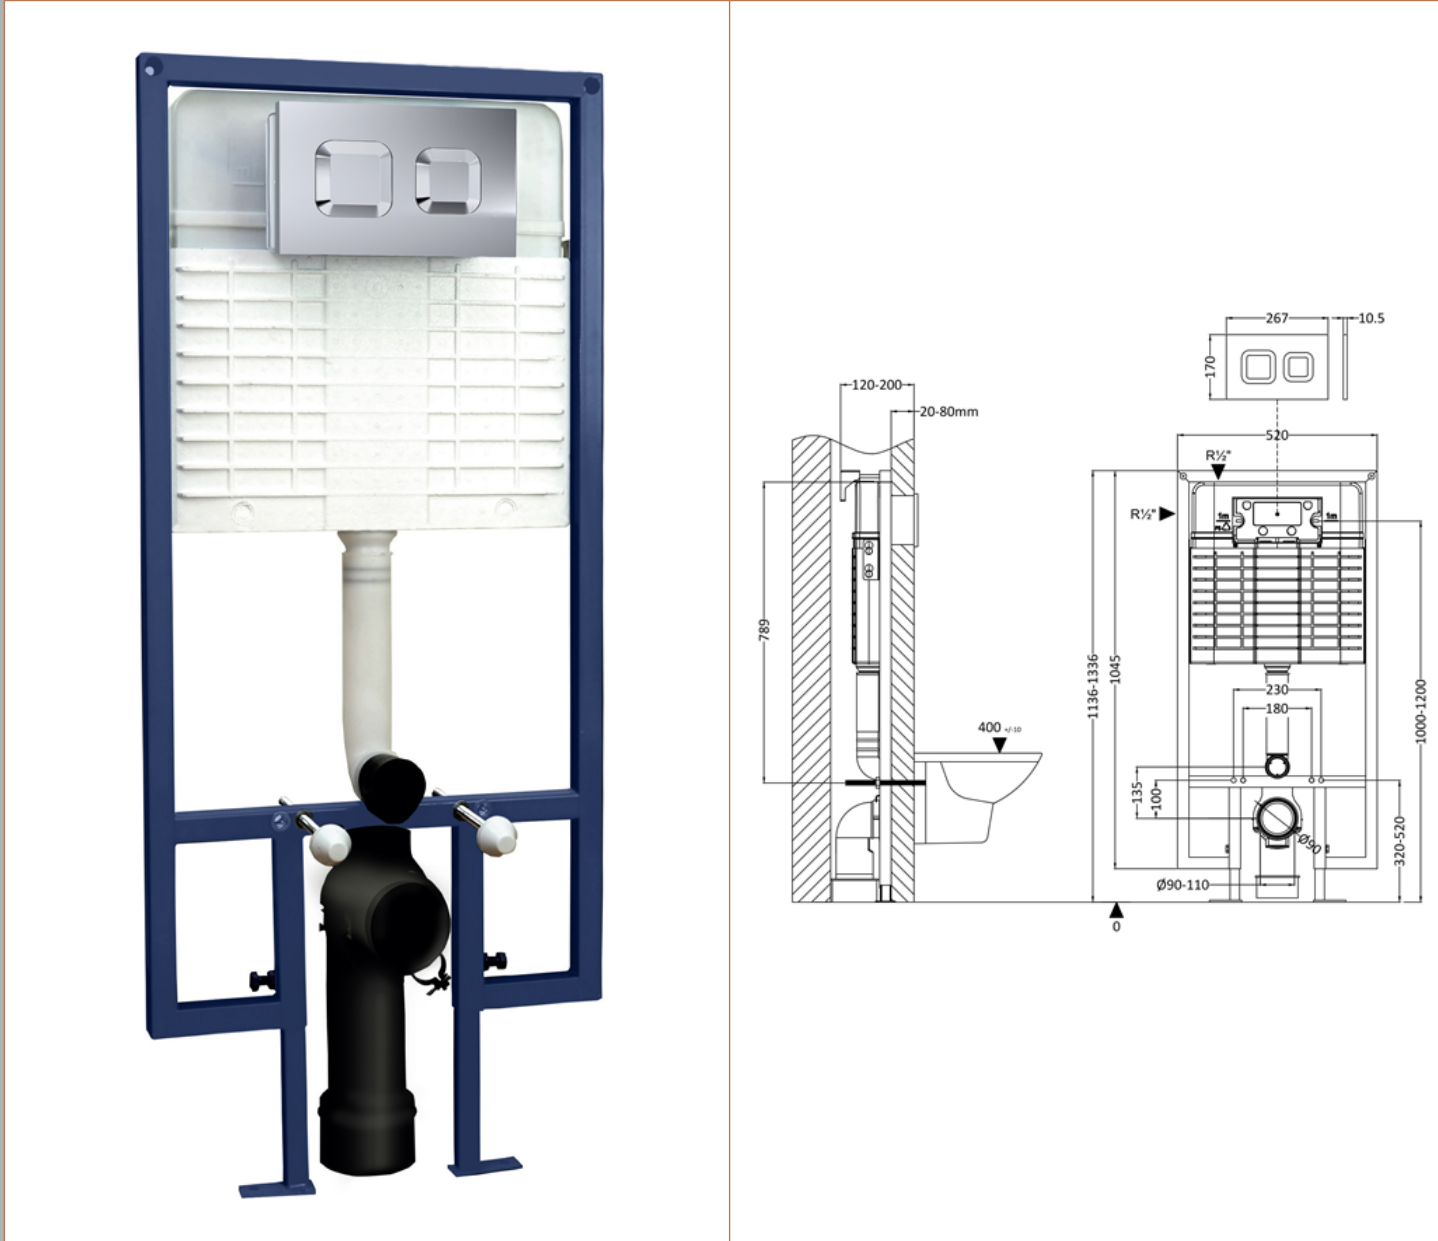

Sales Code: XTY009S

Description: Dual Flush Conc Cist Frame Square Plate

Packaging Details

Barcode: 5056211863601

Sales Code: XTY009PS

Description: Square Dual Flush Push Button

Product Dimensions

Length (mm):	
Width (mm):	267
Height (mm):	170
Depth (mm):	11
Nett Weight (kg):	0.5

Packaging Dimensions

Height (mm):	290
Width (mm):	220
Depth (mm):	50
Gross Weight (kg):	0.5

Packaging Data

Box Colour:	Brown Cardboard Box
Box Qty:	1
Label Size:	100 x 50
Label Colour:	White Label
Label Qty:	2

Outer Box Dimensions (If Applicable)

Height (mm):	
Width (mm):	
Length (mm):	
Depth (mm):	
Gross Weight (kg):	0
Barcode:	5056211855262

Product Details

Country of Origin:	United Kingdom
Fitting Instruction:	No
CE & UKCA:	Yes
Product Material:	Ss
Heating Element Wattage:	Not Applicable
Colour/Finish:	Chrome
Product Diameter:	Not Applicable
Connection Size:	

Sales Code: XTY009

Description: Dual Flush Concealed Cistern With Frame

Product Dimensions

Length (mm):	
Width (mm):	520
Height (mm):	1136
Depth (mm):	204
Nett Weight (kg):	11.17

Packaging Dimensions

Height (mm):	160
Width (mm):	560
Depth (mm):	1125
Gross Weight (kg):	11.17