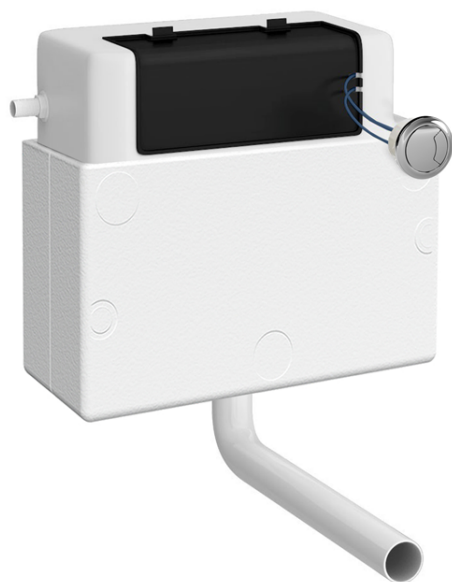

Sales Code: XTY011M01

Description: Dual Pneumatic Cistern & Push Button

Packaging Details

Barcode: 5056462688688

Sales Code: XTY011S

Description: DI Flush Uni Cist, Pneumatic & Poly Shrd

Product Dimensions

Length (mm):	
Width (mm):	340
Height (mm):	296
Depth (mm):	142
Nett Weight (kg):	1.6

Height (mm):	
Width (mm):	
Length (mm):	
Depth (mm):	
Gross Weight (kg):	
Barcode:	5056462635347

Product Details

Country of Origin:	China
Fitting Instruction:	No
CE & UKCA:	
Product Material:	Plastic
Heating Element Wattage:	Not Applicable
Colour/Finish:	White
Product Diameter:	N/A
Connection Size:	1/2" Bsp

Sales Code: MDPP01R

Description: Round Plate For Pneumatic Dual Flush

Product Dimensions

Length (mm):	
Width (mm):	70
Height (mm):	70
Depth (mm):	99
Nett Weight (kg):	0.2

Packaging Dimensions

Height (mm):	218
Width (mm):	145
Depth (mm):	92
Gross Weight (kg):	0.2

Product Details

Country of Origin:	China
Fitting Instruction:	No
CE & UKCA:	
Product Material:	ABS
Heating Element Wattage:	Not Applicable
Colour/Finish:	Chrome
Product Diameter:	
Connection Size:	N/A