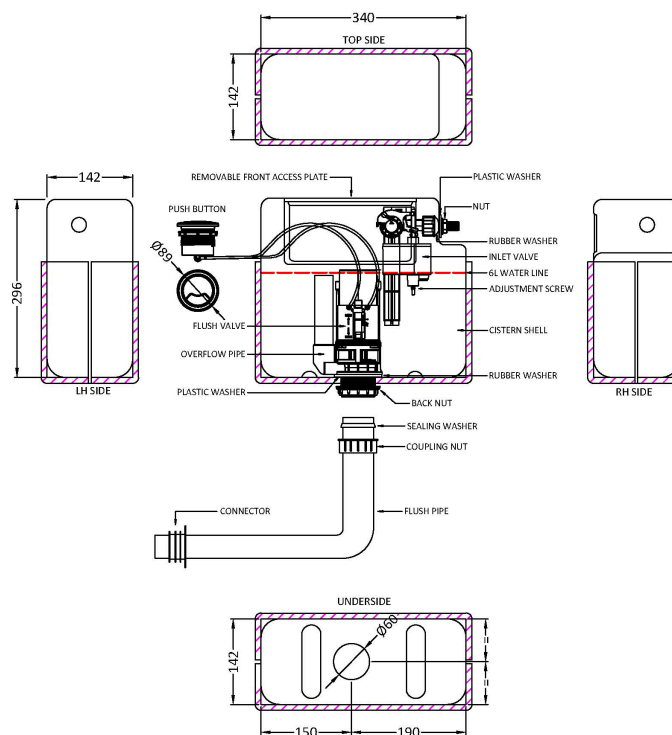

Sales Code: XTY011M01

Description: Dual Pneumatic Cistern & Push Button

Packaging Details

Barcode: 5056462688688

Sales Code: XTY011S

Description: DI Flush Uni Cist, Pneumatic & Poly Shrd

Product Dimensions

Length (mm):	
Width (mm):	340
Height (mm):	296
Depth (mm):	142
Nett Weight (kg):	1.6

Packaging Dimensions

Height (mm):	320
Width (mm):	170
Depth (mm):	370
Gross Weight (kg):	1.8

Packaging Data

Box Colour:	
Box Qty:	
Label Size:	x
Label Colour:	
Label Qty:	

Outer Box Dimensions (If Applicable)

Height (mm):	
Width (mm):	
Length (mm):	
Depth (mm):	
Gross Weight (kg):	
Barcode:	5056462635347

Product Details

Country of Origin:	China
Fitting Instruction:	No
CE & UKCA:	
Product Material:	Plastic
Heating Element Wattage:	Not Applicable
Colour/Finish:	White
Product Diameter:	N/A
Connection Size:	1/2" Bsp

Sales Code: MDPP01R

Description: Round Plate For Pneumatic Dual Flush

Product Dimensions

Length (mm):	
Width (mm):	70
Height (mm):	70
Depth (mm):	99
Nett Weight (kg):	0.2

Packaging Dimensions

Height (mm):	218
Width (mm):	145
Depth (mm):	92
Gross Weight (kg):	0.2