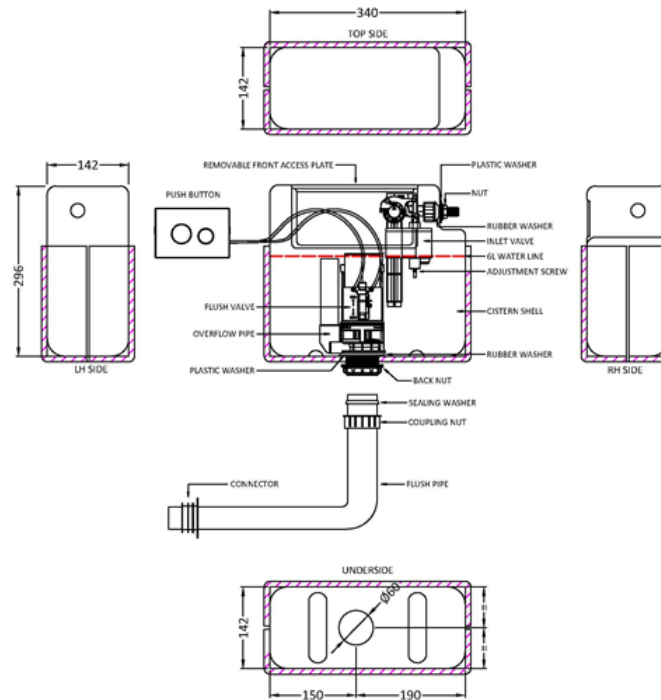

Sales Code: XTY011M02

Description: Dual Pneumatic Cistern & Push Button

Packaging Details

Barcode: 5056462688695

Sales Code: XTY011S

Description: DI Flush Uni Cist, Pneumatic & Poly Shrd

Product Dimensions

Length (mm):	
Width (mm):	340
Height (mm):	296
Depth (mm):	142
Nett Weight (kg):	1.6

Packaging Dimensions

Height (mm):	320
Width (mm):	170
Depth (mm):	370
Gross Weight (kg):	1.8

Packaging Data

Box Colour:	
Box Qty:	
Label Size:	x
Label Colour:	
Label Qty:	

Outer Box Dimensions (If Applicable)

Height (mm):	
Width (mm):	
Length (mm):	
Depth (mm):	
Gross Weight (kg):	
Barcode:	5056462635347

Product Details

Country of Origin:	China
Fitting Instruction:	No
CE & UKCA:	
Product Material:	Plastic
Heating Element Wattage:	Not Applicable
Colour/Finish:	White
Product Diameter:	N/A
Connection Size:	1/2" Bsp

Sales Code: MDPP02R

Description: Round Plate For Pneumatic Dual Flush

Product Dimensions

Length (mm):	
Width (mm):	70
Height (mm):	70
Depth (mm):	99
Nett Weight (kg):	0.2

Packaging Dimensions

Height (mm):	218
Width (mm):	145
Depth (mm):	92
Gross Weight (kg):	0.2