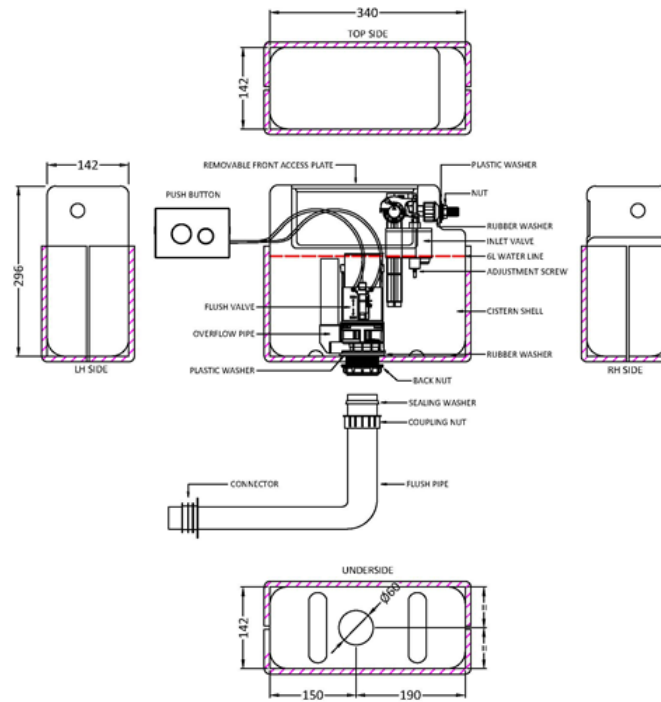

Sales Code: XTY011M03

Description: Dual Pneumatic Cistern & Push Button

Packaging Details

Barcode: 5056462688701

Sales Code: XTY011S

Description: DI Flush Uni Cist, Pneumatic & Poly Shrd

Product Dimensions

Length (mm):	
Width (mm):	340
Height (mm):	296
Depth (mm):	142
Nett Weight (kg):	1.6

Packaging Dimensions

Height (mm):	320
Width (mm):	170
Depth (mm):	370
Gross Weight (kg):	1.8

Packaging Data

Box Colour:	
Box Qty:	
Label Size:	x
Label Colour:	
Label Qty:	

Outer Box Dimensions (If Applicable)

Height (mm):	
Width (mm):	
Length (mm):	
Depth (mm):	
Gross Weight (kg):	
Barcode:	5056462635347

Product Details

Country of Origin:	China
Fitting Instruction:	No
CE & UKCA:	
Product Material:	Plastic
Heating Element Wattage:	Not Applicable
Colour/Finish:	White
Product Diameter:	N/A
Connection Size:	1/2" Bsp

Sales Code: MDPP03R

Description: Round Plate For Pneumatic Dual Flush

Product Dimensions

Length (mm):	
Width (mm):	70
Height (mm):	70
Depth (mm):	99
Nett Weight (kg):	0.2

Packaging Dimensions

Height (mm):	218
Width (mm):	145
Depth (mm):	92
Gross Weight (kg):	0.2