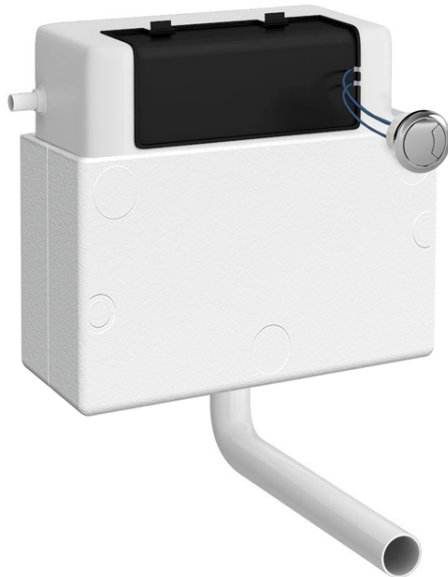

Sales Code: XTY011M03

Description: Dual Pneumatic Cistern & Push Button

Packaging Details

Barcode: 5056462688701

Sales Code: XTY011S

Description: DI Flush Uni Cist, Pneumatic & Poly Shrd

Product Dimensions

Length (mm):	
Width (mm):	340
Height (mm):	296
Depth (mm):	142
Nett Weight (kg):	1.6

Packaging Dimensions

Height (mm):	320
Width (mm):	170
Depth (mm):	370
Gross Weight (kg):	1.8

Packaging Data

Box Colour:	
Box Qty:	
Label Size:	x
Label Colour:	
Label Qty:	

Outer Box Dimensions (If Applicable)

Height (mm):	
Width (mm):	
Length (mm):	
Depth (mm):	
Gross Weight (kg):	
Barcode:	5056462635347

Product Details

Country of Origin:	China
Fitting Instruction:	No
CE & UKCA:	
Product Material:	Plastic
Heating Element Wattage:	Not Applicable
Colour/Finish:	White
Product Diameter:	N/A
Connection Size:	1/2" Bsp

Sales Code: MDPP03R

Description: Round Plate For Pneumatic Dual Flush

Product Dimensions

Length (mm):	
Width (mm):	70
Height (mm):	70
Depth (mm):	99
Nett Weight (kg):	0.2

Packaging Dimensions

Height (mm):	218
Width (mm):	145
Depth (mm):	92
Gross Weight (kg):	0.2