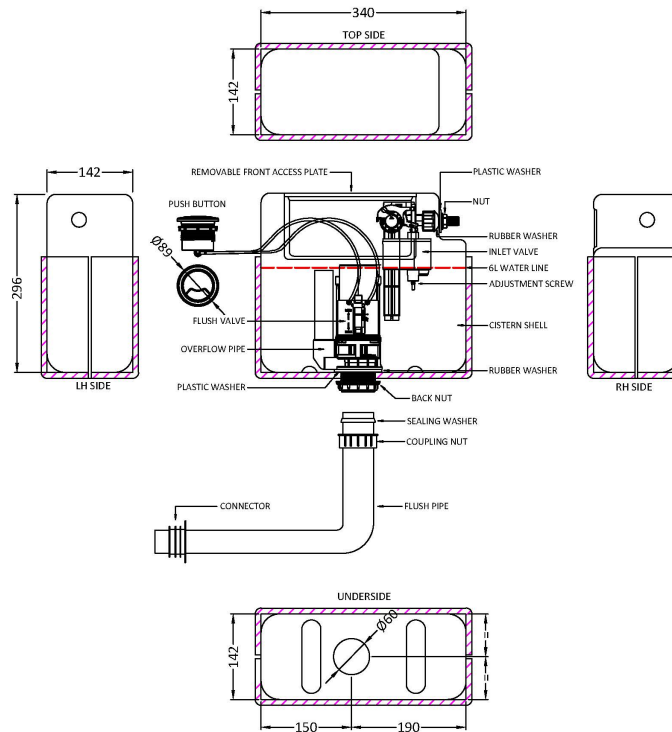

Sales Code: XTY011M03

Description: Dual Pneumatic Cistern & Push Button

Packaging Details

Barcode: 5056462688701

Sales Code: XTY011S

Description: DI Flush Uni Cist, Pneumatic & Poly Shrd

Product Dimensions

Length (mm):	
Width (mm):	340
Height (mm):	296
Depth (mm):	142
Nett Weight (kg):	1.6

Packaging Dimensions

Height (mm):	320
Width (mm):	170
Depth (mm):	370
Gross Weight (kg):	1.8

Packaging Data

Box Colour:	
Box Qty:	
Label Size:	x
Label Colour:	
Label Qty:	

Outer Box Dimensions (If Applicable)

Height (mm):	
Width (mm):	
Length (mm):	
Depth (mm):	
Gross Weight (kg):	
Barcode:	5056462635347

Product Details

Country of Origin:	China
Fitting Instruction:	No
CE & UKCA:	
Product Material:	Plastic
Heating Element Wattage:	Not Applicable
Colour/Finish:	White
Product Diameter:	N/A
Connection Size:	1/2" Bsp

Sales Code: MDPP03R

Description: Round Plate For Pneumatic Dual Flush

Product Dimensions

Length (mm):	
Width (mm):	70
Height (mm):	70
Depth (mm):	99
Nett Weight (kg):	0.2

Packaging Dimensions

Height (mm):	218
Width (mm):	145
Depth (mm):	92
Gross Weight (kg):	0.2