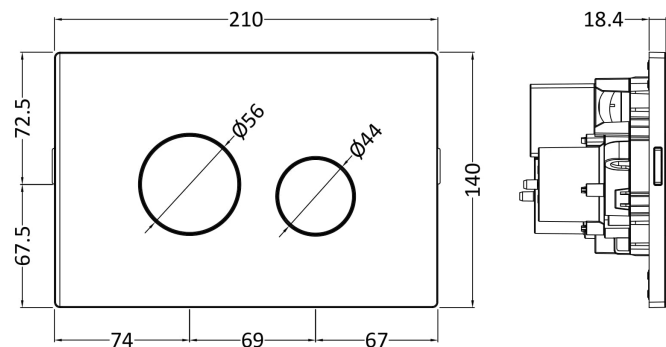

Packaging Dimensions

Height (mm):	320
Width (mm):	170
Depth (mm):	370
Gross Weight (kg):	1.8

Packaging Data

Box Colour:	
Box Qty:	
Label Size:	x
Label Colour:	
Label Qty:	

Outer Box Dimensions (If Applicable)

Height (mm):	
Width (mm):	
Length (mm):	
Depth (mm):	
Gross Weight (kg):	
Barcode:	5056462635347

Product Details

Country of Origin:	China
Fitting Instruction:	No
CE & UKCA:	
Product Material:	Plastic
Heating Element Wattage:	Not Applicable
Colour/Finish:	White
Product Diameter:	N/A
Connection Size:	1/2" Bsp

Sales Code: MDPP03R

Description: Round Plate For Pneumatic Dual Flush

Product Dimensions

Length (mm):	
Width (mm):	70
Height (mm):	70
Depth (mm):	99
Nett Weight (kg):	0.2

Packaging Dimensions

Height (mm):	218
Width (mm):	145
Depth (mm):	92
Gross Weight (kg):	0.2

Packaging Data

Box Colour:	White Cardboard Box
Box Qty:	1
Label Size:	100 x 50
Label Colour:	White Label
Label Qty:	1

Outer Box Dimensions (If Applicable)

Height (mm):	
Width (mm):	
Length (mm):	
Depth (mm):	
Gross Weight (kg):	
Barcode:	5056462618920