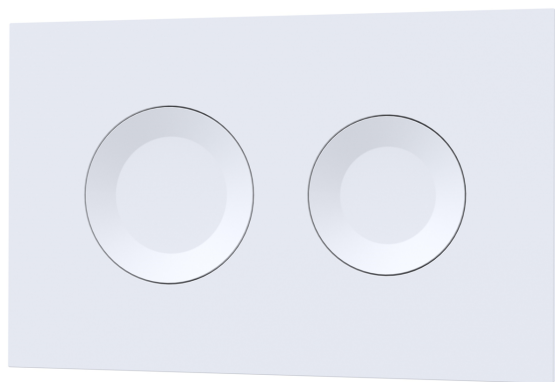

Sales Code: XTY107R

Description: Dual Flush Conc Cist Frame Round Plate

### Packaging Details

Barcode: 5056678479148

**Sales Code:** XTY009PR1

**Description:** Round Dual Flush Push Button White

**Product Dimensions**

Length (mm):	
Width (mm):	267
Height (mm):	170
Depth (mm):	11
Nett Weight (kg):	0.5

**Outer Box Dimensions (If Applicable)**

Height (mm):	
Width (mm):	
Length (mm):	
Depth (mm):	
Gross Weight (kg):	0
Barcode:	5056678435496

**Product Details**

Country of Origin:	China
Fitting Instruction:	No
CE & UKCA:	Yes
Product Material:	Ss
Heating Element Wattage:	Not Applicable
Colour/Finish:	White
Product Diameter:	Not Applicable
Connection Size:	

### Product Dimensions

Length (mm):	
Width (mm):	520
Height (mm):	890
Depth (mm):	204
Nett Weight (kg):	11.36