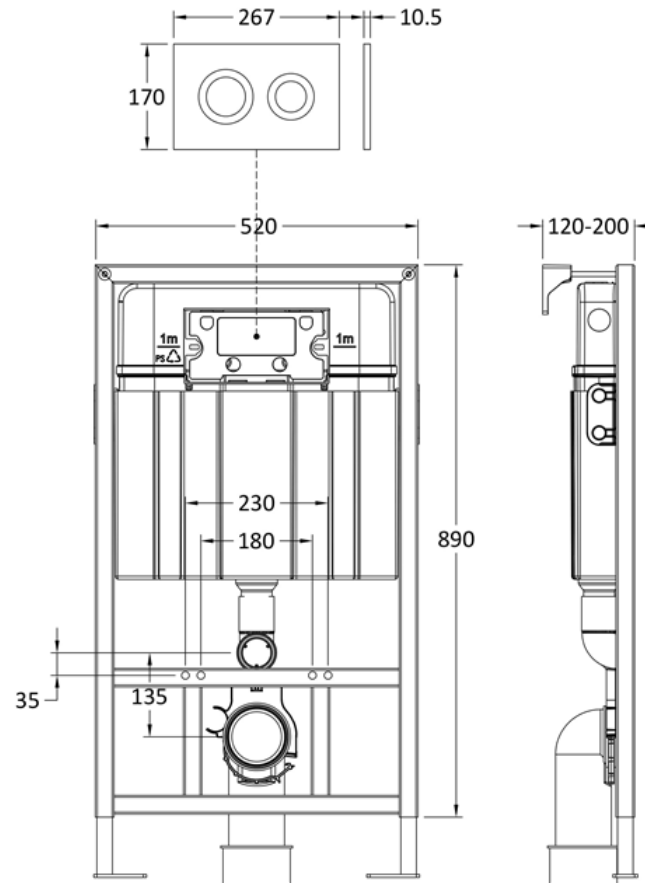

### Packaging Details

Barcode: 5056678479148

**Sales Code:** XTY009PR1

**Description:** Round Dual Flush Push Button White

**Product Dimensions**

Length (mm):	
Width (mm):	267
Height (mm):	170
Depth (mm):	11
Nett Weight (kg):	0.5

**Packaging Dimensions**

Height (mm):	290
Width (mm):	220
Depth (mm):	50
Gross Weight (kg):	0.5

**Packaging Data**

Box Colour:	Brown Cardboard Box
Box Qty:	1
Label Size:	100 x 50
Label Colour:	White Label
Label Qty:	2

### Product Dimensions

Length (mm):	
Width (mm):	520
Height (mm):	890
Depth (mm):	204
Nett Weight (kg):	11.36

### Packaging Dimensions

Height (mm):	195
Width (mm):	510
Depth (mm):	850
Gross Weight (kg):	11.36