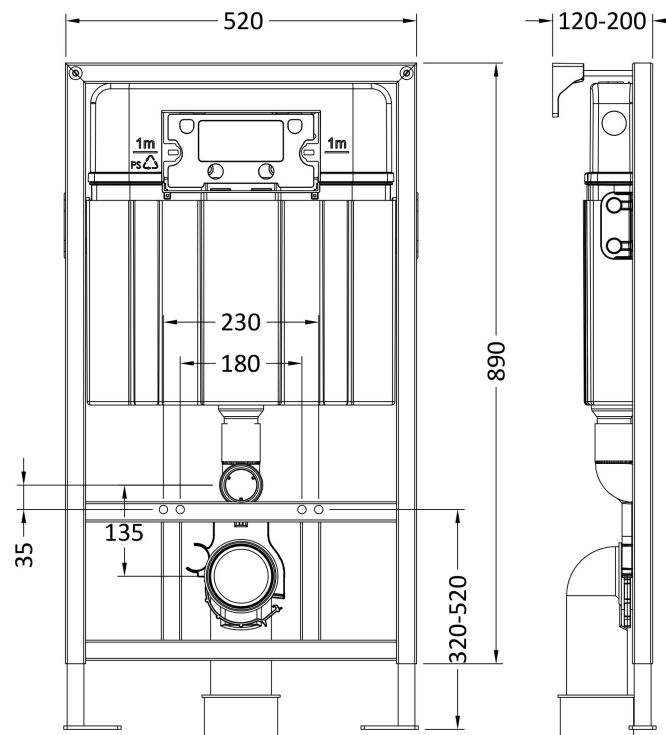

**Packaging Dimensions**

Height (mm):	290
Width (mm):	220
Depth (mm):	50
Gross Weight (kg):	0.5

**Packaging Data**

Box Colour:	Brown Cardboard Box
Box Qty:	1
Label Size:	100 x 50
Label Colour:	White Label
Label Qty:	2

**Outer Box Dimensions (If Applicable)**

Height (mm):	
Width (mm):	
Length (mm):	
Depth (mm):	
Gross Weight (kg):	0
Barcode:	5056678435496

**Product Details**

Country of Origin:	China
Fitting Instruction:	No
CE & UKCA:	Yes
Product Material:	Ss
Heating Element Wattage:	Not Applicable
Colour/Finish:	White
Product Diameter:	Not Applicable
Connection Size:	

### Product Dimensions

Length (mm):	
Width (mm):	520
Height (mm):	890
Depth (mm):	204
Nett Weight (kg):	11.36

### Packaging Dimensions

Height (mm):	195
Width (mm):	510
Depth (mm):	850
Gross Weight (kg):	11.36