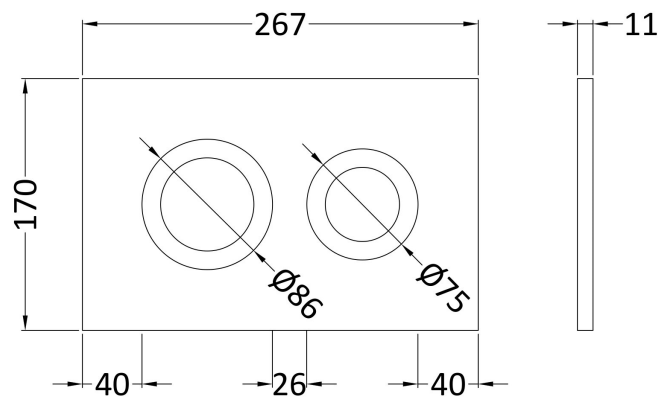

### Packaging Details

Barcode: 5056678479148

**Sales Code:** XTY009PR1

**Description:** Round Dual Flush Push Button White

**Product Dimensions**

Length (mm):	
Width (mm):	267
Height (mm):	170
Depth (mm):	11
Nett Weight (kg):	0.5

**Packaging Dimensions**

Height (mm):	290
Width (mm):	220
Depth (mm):	50
Gross Weight (kg):	0.5

**Packaging Data**

Box Colour:	Brown Cardboard Box
Box Qty:	1
Label Size:	100 x 50
Label Colour:	White Label
Label Qty:	2

**Outer Box Dimensions (If Applicable)**

Height (mm):	
Width (mm):	
Length (mm):	
Depth (mm):	
Gross Weight (kg):	0
Barcode:	5056678435496

**Product Details**

Country of Origin:	China
Fitting Instruction:	No
CE & UKCA:	Yes
Product Material:	Ss
Heating Element Wattage:	Not Applicable
Colour/Finish:	White
Product Diameter:	Not Applicable
Connection Size:	

### Product Dimensions

Length (mm):	
Width (mm):	520
Height (mm):	890
Depth (mm):	204
Nett Weight (kg):	11.36