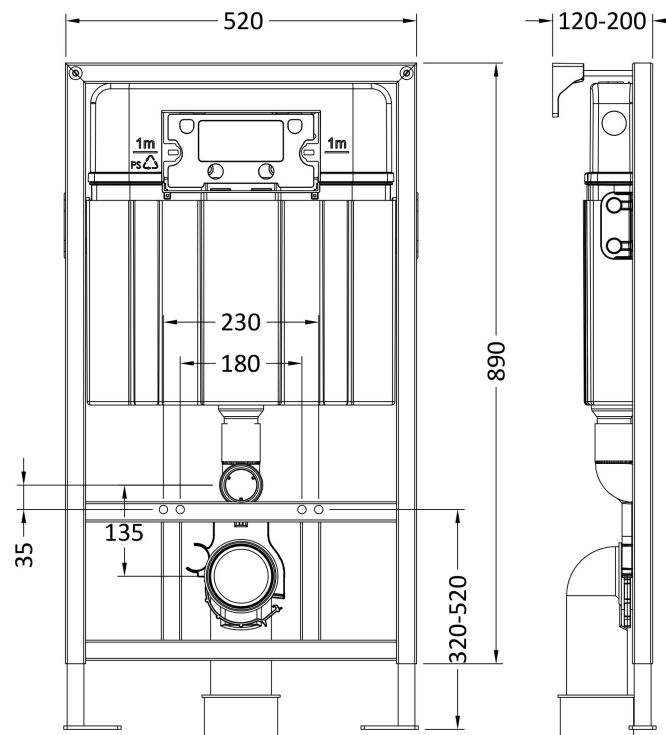

**Packaging Dimensions**

Height (mm):	290
Width (mm):	220
Depth (mm):	50
Gross Weight (kg):	0.5

**Packaging Data**

Box Colour:	Brown Cardboard Box
Box Qty:	1
Label Size:	100 x 50
Label Colour:	White Label
Label Qty:	2

**Outer Box Dimensions (If Applicable)**

Height (mm):	
Width (mm):	
Length (mm):	
Depth (mm):	
Gross Weight (kg):	0
Barcode:	5056678435472

**Product Details**

Country of Origin:	China
Fitting Instruction:	No
CE & UKCA:	Yes
Product Material:	Ss
Heating Element Wattage:	Not Applicable
Colour/Finish:	White
Product Diameter:	Not Applicable
Connection Size:	

### Product Dimensions

Length (mm):	
Width (mm):	520
Height (mm):	890
Depth (mm):	204
Nett Weight (kg):	11.36

### Packaging Dimensions

Height (mm):	195
Width (mm):	510
Depth (mm):	850
Gross Weight (kg):	11.36