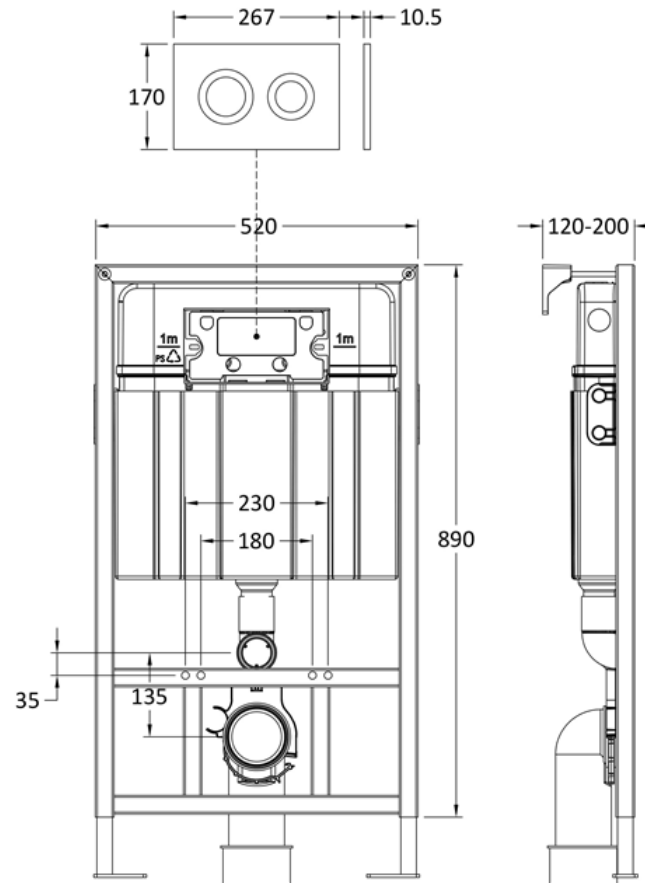

Sales Code: XTY407R

Description: Dual Flush Conc Cist Frame Round Plate

Packaging Details

Barcode: 5056678479155

Sales Code: XTY009PR4

Description: Round Dual Flush Push Button Black

Product Dimensions

Length (mm):	
Width (mm):	267
Height (mm):	170
Depth (mm):	11
Nett Weight (kg):	0.5

Packaging Dimensions

Height (mm):	290
Width (mm):	220
Depth (mm):	50
Gross Weight (kg):	0.5

Packaging Data

Box Colour:	Brown Cardboard Box
Box Qty:	1
Label Size:	100 x 50
Label Colour:	White Label
Label Qty:	2

Outer Box Dimensions (If Applicable)

Height (mm):	
Width (mm):	
Length (mm):	
Depth (mm):	
Gross Weight (kg):	0
Barcode:	5056678435502

Product Details

Country of Origin:	China
Fitting Instruction:	No
CE & UKCA:	Yes
Product Material:	Ss
Heating Element Wattage:	Not Applicable
Colour/Finish:	Black
Product Diameter:	Not Applicable
Connection Size:	

Sales Code: XTY007A

Description: Mid Height Concealed Cistern Wall Frame

Product Dimensions

Length (mm):	
Width (mm):	520
Height (mm):	890
Depth (mm):	204
Nett Weight (kg):	11.36

Packaging Dimensions

Height (mm):	195
Width (mm):	510
Depth (mm):	850
Gross Weight (kg):	11.36