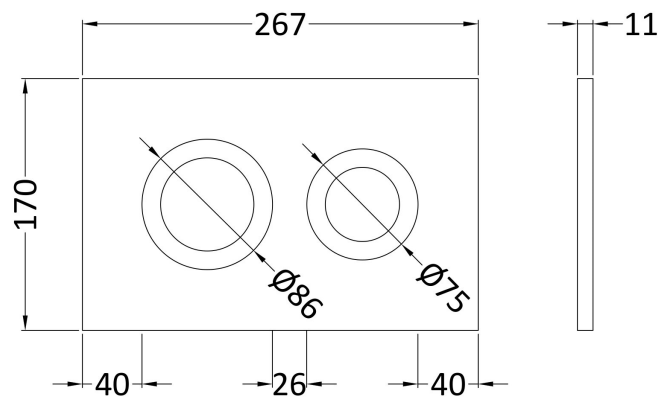

Sales Code: XTY407R

Description: Dual Flush Conc Cist Frame Round Plate

Packaging Details

Barcode: 5056678479155

Sales Code: XTY009PR4

Description: Round Dual Flush Push Button Black

Product Dimensions

Length (mm):	
Width (mm):	267
Height (mm):	170
Depth (mm):	11
Nett Weight (kg):	0.5

Packaging Dimensions

Height (mm):	290
Width (mm):	220
Depth (mm):	50
Gross Weight (kg):	0.5

Packaging Data

Box Colour:	Brown Cardboard Box
Box Qty:	1
Label Size:	100 x 50
Label Colour:	White Label
Label Qty:	2

Outer Box Dimensions (If Applicable)

Height (mm):	
Width (mm):	
Length (mm):	
Depth (mm):	
Gross Weight (kg):	0
Barcode:	5056678435502

Product Details

Country of Origin:	China
Fitting Instruction:	No
CE & UKCA:	Yes
Product Material:	Ss
Heating Element Wattage:	Not Applicable
Colour/Finish:	Black
Product Diameter:	Not Applicable
Connection Size:	

Sales Code: XTY007A

Description: Mid Height Concealed Cistern Wall Frame

Product Dimensions

Length (mm):	
Width (mm):	520
Height (mm):	890
Depth (mm):	204
Nett Weight (kg):	11.36

Packaging Dimensions

Height (mm):	195
Width (mm):	510
Depth (mm):	850
Gross Weight (kg):	11.36