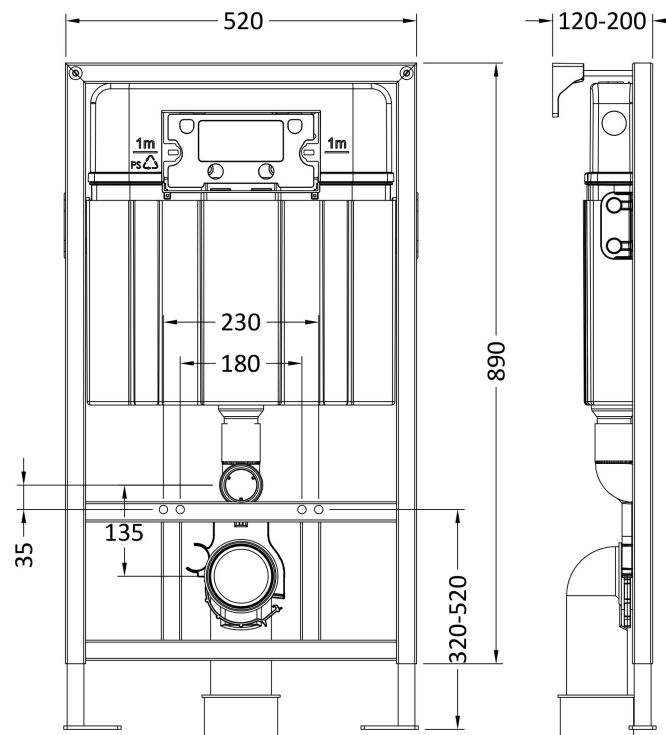

Packaging Dimensions

Height (mm):	290
Width (mm):	220
Depth (mm):	50
Gross Weight (kg):	0.5

Packaging Data

Box Colour:	Brown Cardboard Box
Box Qty:	1
Label Size:	100 x 50
Label Colour:	White Label
Label Qty:	2

Outer Box Dimensions (If Applicable)

Height (mm):	
Width (mm):	
Length (mm):	
Depth (mm):	
Gross Weight (kg):	0
Barcode:	5056678435502

Product Details

Country of Origin:	China
Fitting Instruction:	No
CE & UKCA:	Yes
Product Material:	Ss
Heating Element Wattage:	Not Applicable
Colour/Finish:	Black
Product Diameter:	Not Applicable
Connection Size:	

Sales Code: XTY007A

Description: Mid Height Concealed Cistern Wall Frame

Product Dimensions

Length (mm):	
Width (mm):	520
Height (mm):	890
Depth (mm):	204
Nett Weight (kg):	11.36

Packaging Dimensions

Height (mm):	195
Width (mm):	510
Depth (mm):	850
Gross Weight (kg):	11.36

Packaging Data

Box Colour:	Brown Cardboard Box
Box Qty:	1
Label Size:	100 x 50
Label Colour:	White Label
Label Qty:	2

Outer Box Dimensions (If Applicable)

Height (mm):	
Width (mm):	
Length (mm):	
Depth (mm):	
Gross Weight (kg):	
Barcode:	5056678477311