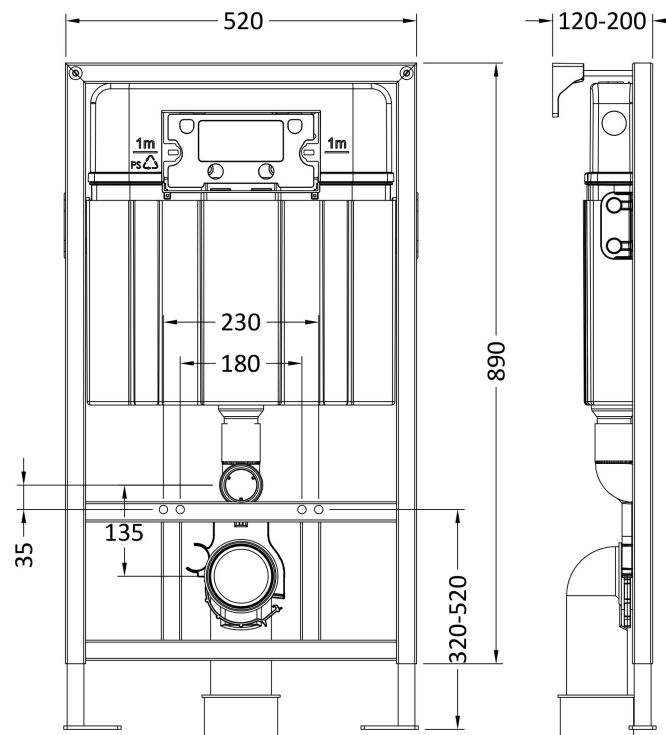

**Packaging Dimensions**

Height (mm):	290
Width (mm):	220
Depth (mm):	50
Gross Weight (kg):	0.5

**Packaging Data**

Box Colour:	Brown Cardboard Box
Box Qty:	1
Label Size:	100 x 50
Label Colour:	White Label
Label Qty:	2

**Outer Box Dimensions (If Applicable)**

Height (mm):	
Width (mm):	
Length (mm):	
Depth (mm):	
Gross Weight (kg):	0
Barcode:	5056678435489

**Product Details**

Country of Origin:	China
Fitting Instruction:	No
CE & UKCA:	Yes
Product Material:	Ss
Heating Element Wattage:	Not Applicable
Colour/Finish:	Black
Product Diameter:	Not Applicable
Connection Size:	

### Product Dimensions

Length (mm):	
Width (mm):	520
Height (mm):	890
Depth (mm):	204
Nett Weight (kg):	11.36

### Packaging Dimensions

Height (mm):	195
Width (mm):	510
Depth (mm):	850
Gross Weight (kg):	11.36