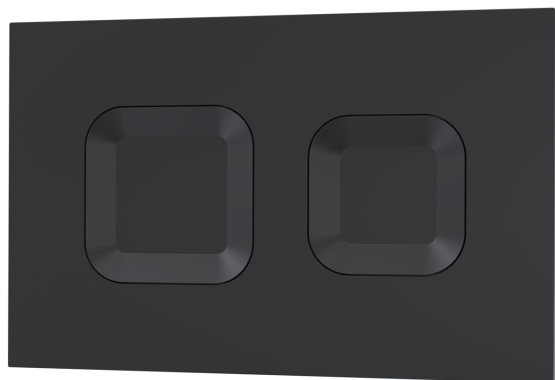

Sales Code: XTY407S

Description: Dual Flush Conc Cist Frame Square Plate

### Packaging Details

Barcode: 5056678479186

**Sales Code:** XTY009PS4

**Description:** Square Dual Flush Push Button Black

**Product Dimensions**

Length (mm):	
Width (mm):	267
Height (mm):	170
Depth (mm):	11
Nett Weight (kg):	0.5

**Outer Box Dimensions (If Applicable)**

Height (mm):	
Width (mm):	
Length (mm):	
Depth (mm):	
Gross Weight (kg):	0
Barcode:	5056678435489

**Product Details**

Country of Origin:	China
Fitting Instruction:	No
CE & UKCA:	Yes
Product Material:	Ss
Heating Element Wattage:	Not Applicable
Colour/Finish:	Black
Product Diameter:	Not Applicable
Connection Size:	

Sales Code: XTY007A

Description: Mid Height Concealed Cistern Wall Frame