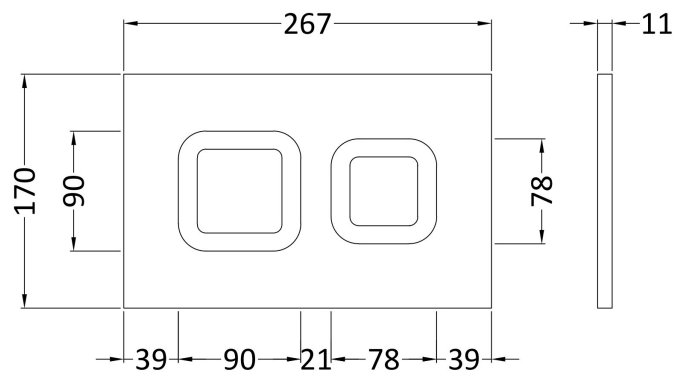

### Packaging Details

Barcode: 5056678479186

**Sales Code:** XTY009PS4

**Description:** Square Dual Flush Push Button Black

**Product Dimensions**

Length (mm):	
Width (mm):	267
Height (mm):	170
Depth (mm):	11
Nett Weight (kg):	0.5

**Packaging Dimensions**

Height (mm):	290
Width (mm):	220
Depth (mm):	50
Gross Weight (kg):	0.5

**Packaging Data**

Box Colour:	Brown Cardboard Box
Box Qty:	1
Label Size:	100 x 50
Label Colour:	White Label
Label Qty:	2

**Outer Box Dimensions (If Applicable)**

Height (mm):	
Width (mm):	
Length (mm):	
Depth (mm):	
Gross Weight (kg):	0
Barcode:	5056678435489

**Product Details**

Country of Origin:	China
Fitting Instruction:	No
CE & UKCA:	Yes
Product Material:	Ss
Heating Element Wattage:	Not Applicable
Colour/Finish:	Black
Product Diameter:	Not Applicable
Connection Size:	

### Product Dimensions

Length (mm):	
Width (mm):	520
Height (mm):	890
Depth (mm):	204
Nett Weight (kg):	11.36