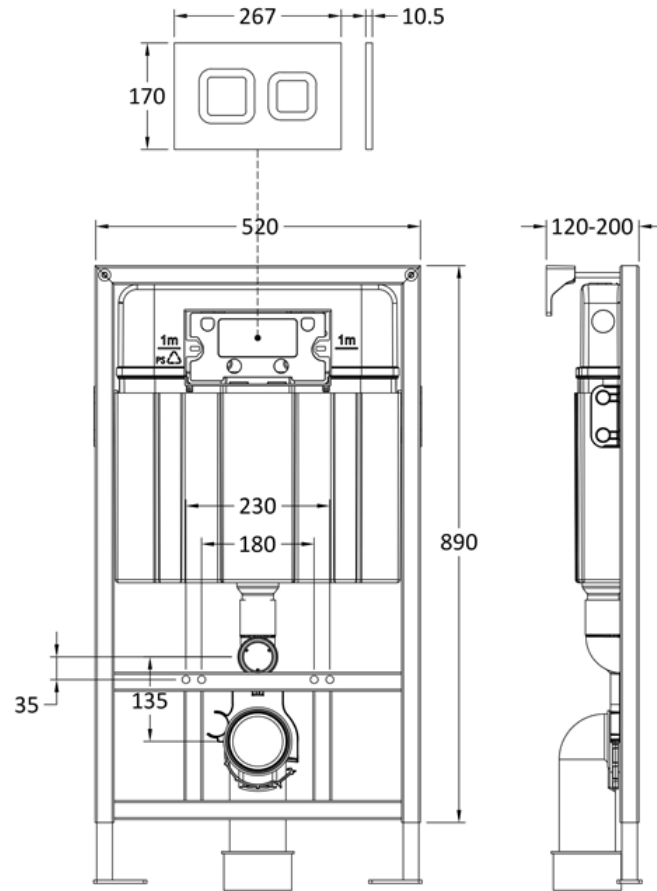

### Packaging Details

Barcode: 5056678479186

**Sales Code:** XTY009PS4

**Description:** Square Dual Flush Push Button Black

**Product Dimensions**

Length (mm):	
Width (mm):	267
Height (mm):	170
Depth (mm):	11
Nett Weight (kg):	0.5

**Packaging Dimensions**

Height (mm):	290
Width (mm):	220
Depth (mm):	50
Gross Weight (kg):	0.5

**Packaging Data**

Box Colour:	Brown Cardboard Box
Box Qty:	1
Label Size:	100 x 50
Label Colour:	White Label
Label Qty:	2

### Product Dimensions

Length (mm):	
Width (mm):	520
Height (mm):	890
Depth (mm):	204
Nett Weight (kg):	11.36

### Packaging Dimensions

Height (mm):	195
Width (mm):	510
Depth (mm):	850
Gross Weight (kg):	11.36