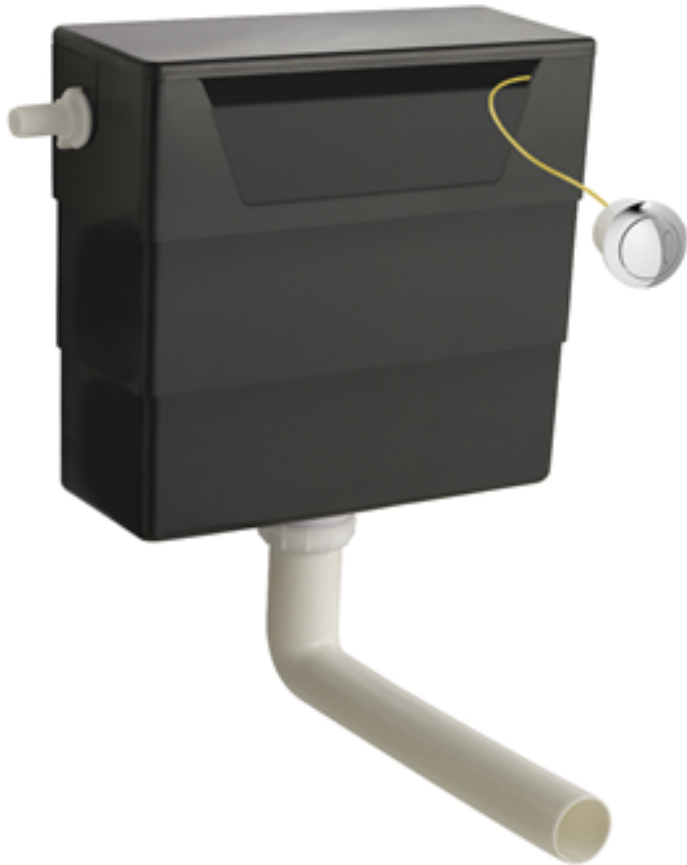

Sales Code: XTY6M01

Description: Concealed Cistern & Square Push Button

### Packaging Details

Barcode: 5056211899624

Sales Code: MDPB01

Description: Square Dual Flush Push Button

### Outer Box Dimensions (If Applicable)

Height (mm):	
Width (mm):	
Length (mm):	
Depth (mm):	
Gross Weight (kg):	
Barcode:	5056211893141

Sales Code: XTY006

Description: Cable Conc Universal Access Cistern