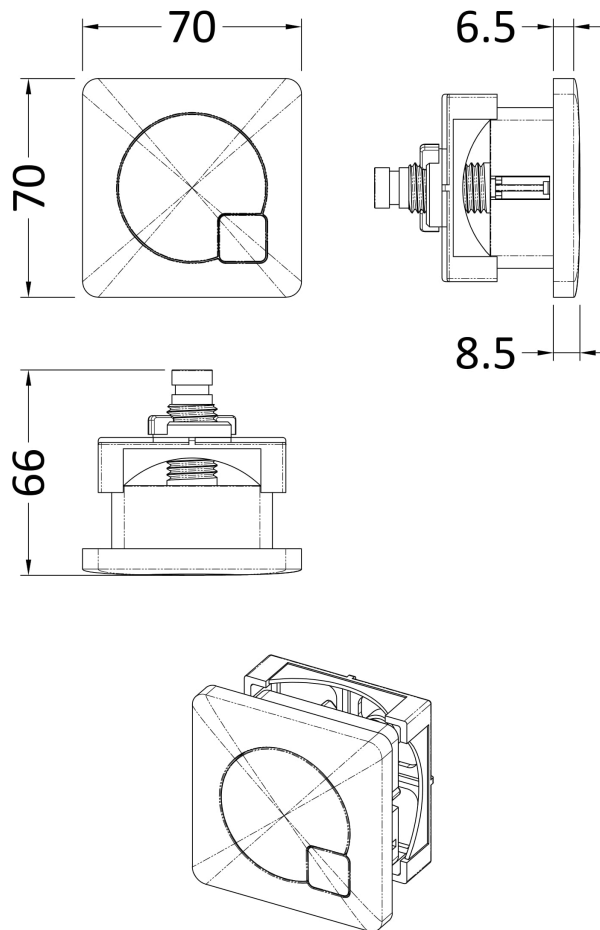

### Product Dimensions

Length (mm):	
Width (mm):	70
Height (mm):	70
Depth (mm):	99
Nett Weight (kg):	0.2

### Packaging Dimensions

Height (mm):	80
Width (mm):	155
Depth (mm):	80
Gross Weight (kg):	0.2

### Outer Box Dimensions (If Applicable)

Height (mm):	
Width (mm):	
Length (mm):	
Depth (mm):	
Gross Weight (kg):	
Barcode:	5056211893141

### Product Dimensions

Length (mm):	
Width (mm):	303
Height (mm):	334
Depth (mm):	136
Nett Weight (kg):	2.23