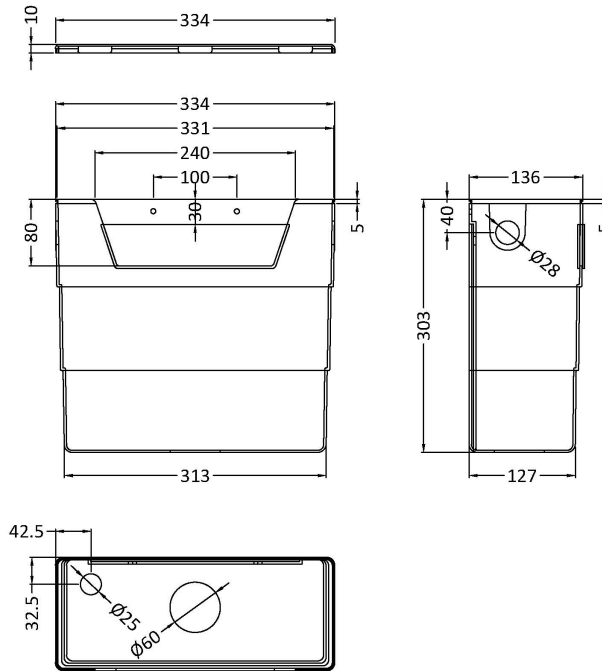

### Product Dimensions

Length (mm):	
Width (mm):	70
Height (mm):	70
Depth (mm):	99
Nett Weight (kg):	0.2

### Packaging Dimensions

Height (mm):	80
Width (mm):	155
Depth (mm):	80
Gross Weight (kg):	0.2

### Outer Box Dimensions (If Applicable)

Height (mm):	
Width (mm):	
Length (mm):	
Depth (mm):	
Gross Weight (kg):	
Barcode:	5056211893141

### Product Dimensions

Length (mm):	
Width (mm):	303
Height (mm):	334
Depth (mm):	136
Nett Weight (kg):	2.23