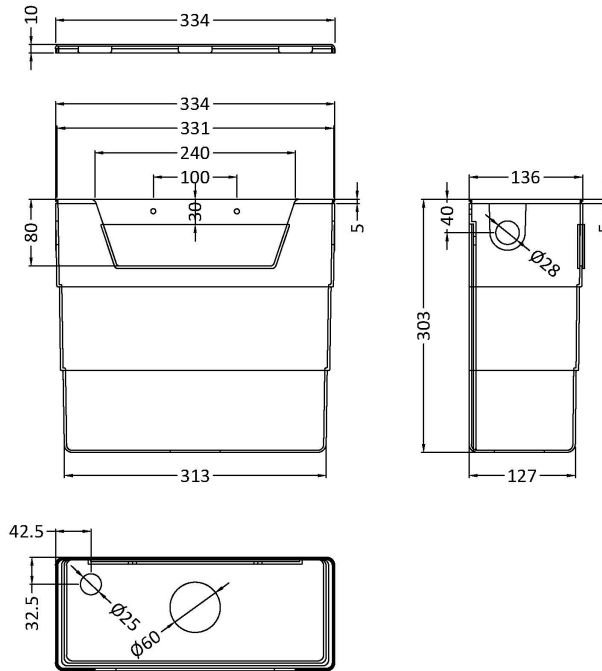

Packaging Dimensions

Height (mm):	80
Width (mm):	155
Depth (mm):	80
Gross Weight (kg):	0.2

Packaging Data

Box Colour:	White Cardboard Box
Box Qty:	1
Label Size:	100 x 50
Label Colour:	White Label
Label Qty:	1

Outer Box Dimensions (If Applicable)

Height (mm):	
Width (mm):	
Length (mm):	
Depth (mm):	
Gross Weight (kg):	
Barcode:	5056211893165

Product Details

Country of Origin:	China
Fitting Instruction:	No
CE & UKCA:	
Product Material:	ABS
Heating Element Wattage:	Not Applicable
Colour/Finish:	Black
Product Diameter:	
Connection Size:	N/A

Sales Code: XTY006

Description: Cable Conc Universal Access Cistern

Product Dimensions

Length (mm):	
Width (mm):	303
Height (mm):	334
Depth (mm):	136
Nett Weight (kg):	2.23

Packaging Dimensions

Height (mm):	345
Width (mm):	145
Depth (mm):	320
Gross Weight (kg):	2.23

Packaging Data

Box Colour:	Brown Cardboard Box
Box Qty:	1
Label Size:	100 x 50
Label Colour:	White Label
Label Qty:	2

Outer Box Dimensions (If Applicable)

Height (mm):	
Width (mm):	
Length (mm):	
Depth (mm):	
Gross Weight (kg):	2
Barcode:	5055146182566