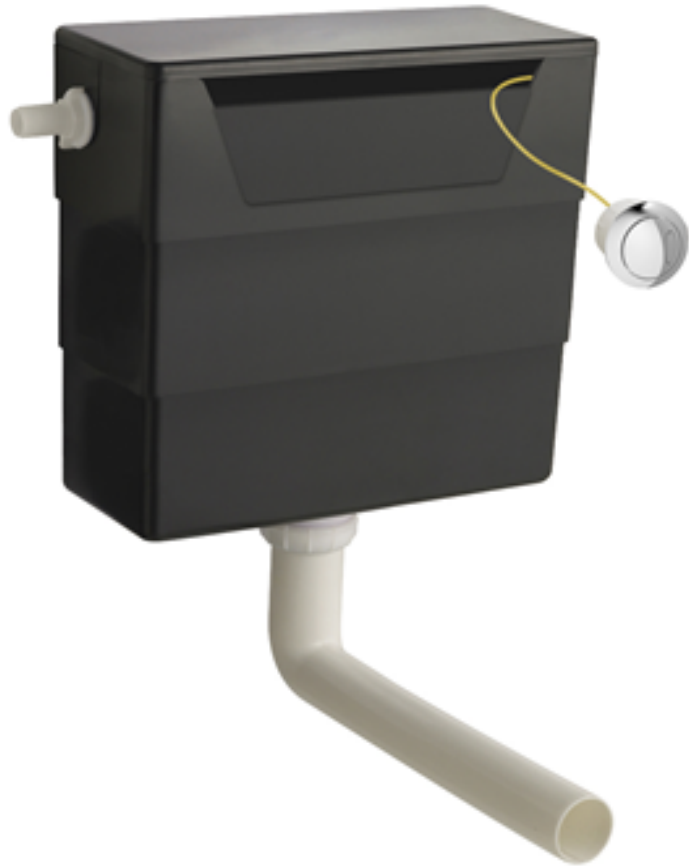

Sales Code: XTY6M02

Description: Concealed Cistern & Square Push Button

Packaging Details

Barcode: 5056211899631

Sales Code: MDPB02

Description: Square Dual Flush Push Button

Product Dimensions

Length (mm):	
Width (mm):	70
Height (mm):	70
Depth (mm):	99
Nett Weight (kg):	0.2

Outer Box Dimensions (If Applicable)

Height (mm):	
Width (mm):	
Length (mm):	
Depth (mm):	
Gross Weight (kg):	
Barcode:	5056211893165

Product Details

Country of Origin:	China
Fitting Instruction:	No
CE & UKCA:	
Product Material:	ABS
Heating Element Wattage:	Not Applicable
Colour/Finish:	Black
Product Diameter:	
Connection Size:	N/A

Sales Code: XTY006

Description: Cable Conc Universal Access Cistern

Product Dimensions

Length (mm):	
Width (mm):	303
Height (mm):	334
Depth (mm):	136
Nett Weight (kg):	2.23

Packaging Dimensions

Height (mm):	345
Width (mm):	145
Depth (mm):	320
Gross Weight (kg):	2.23

Product Details

Country of Origin:	China
Fitting Instruction:	No
CE & UKCA:	Yes
Product Material:	Hd Polyethylene
Heating Element Wattage:	Not Applicable
Colour/Finish:	Chrome
Product Diameter:	Not Applicable
Connection Size:	1/2" Bsp