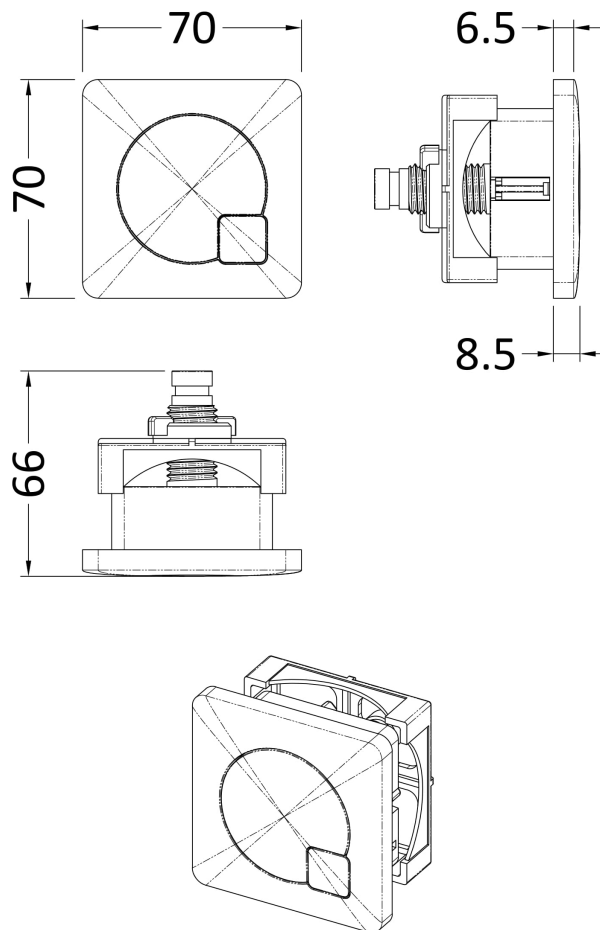

Sales Code: XTY6M02

Description: Concealed Cistern & Square Push Button

Packaging Details

Barcode: 5056211899631

Sales Code: MDPB02

Description: Square Dual Flush Push Button

Product Dimensions

Length (mm):	
Width (mm):	70
Height (mm):	70
Depth (mm):	99
Nett Weight (kg):	0.2

Packaging Dimensions

Height (mm):	80
Width (mm):	155
Depth (mm):	80
Gross Weight (kg):	0.2

Packaging Data

Box Colour:	White Cardboard Box
Box Qty:	1
Label Size:	100 x 50
Label Colour:	White Label
Label Qty:	1

Outer Box Dimensions (If Applicable)

Height (mm):	
Width (mm):	
Length (mm):	
Depth (mm):	
Gross Weight (kg):	
Barcode:	5056211893165

Product Details

Country of Origin:	China
Fitting Instruction:	No
CE & UKCA:	
Product Material:	ABS
Heating Element Wattage:	Not Applicable
Colour/Finish:	Black
Product Diameter:	
Connection Size:	N/A

Sales Code: XTY006

Description: Cable Conc Universal Access Cistern

Product Dimensions

Length (mm):	
Width (mm):	303
Height (mm):	334
Depth (mm):	136
Nett Weight (kg):	2.23

Packaging Dimensions

Height (mm):	345
Width (mm):	145
Depth (mm):	320
Gross Weight (kg):	2.23