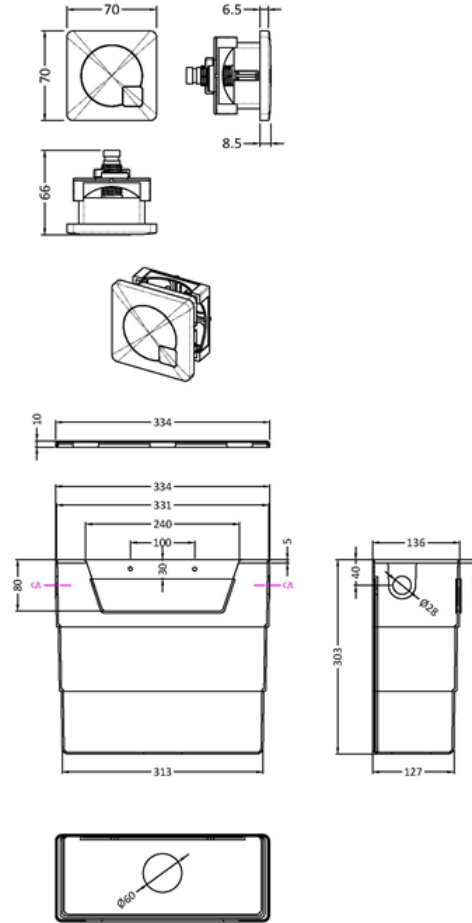

Sales Code: XTY6M02

Description: Concealed Cistern & Square Push Button

Packaging Details

Barcode: 5056211899631

Sales Code: MDPB02

Description: Square Dual Flush Push Button

Product Dimensions

Length (mm):	
Width (mm):	70
Height (mm):	70
Depth (mm):	99
Nett Weight (kg):	0.2

Packaging Dimensions

Height (mm):	80
Width (mm):	155
Depth (mm):	80
Gross Weight (kg):	0.2

Packaging Data

Box Colour:	White Cardboard Box
Box Qty:	1
Label Size:	100 x 50
Label Colour:	White Label
Label Qty:	1

Outer Box Dimensions (If Applicable)

Height (mm):	
Width (mm):	
Length (mm):	
Depth (mm):	
Gross Weight (kg):	
Barcode:	5056211893165

Product Details

Country of Origin:	China
Fitting Instruction:	No
CE & UKCA:	
Product Material:	ABS
Heating Element Wattage:	Not Applicable
Colour/Finish:	Black
Product Diameter:	
Connection Size:	N/A

Sales Code: XTY006

Description: Cable Conc Universal Access Cistern

Product Dimensions

Length (mm):	
Width (mm):	303
Height (mm):	334
Depth (mm):	136
Nett Weight (kg):	2.23

Packaging Dimensions

Height (mm):	345
Width (mm):	145
Depth (mm):	320
Gross Weight (kg):	2.23