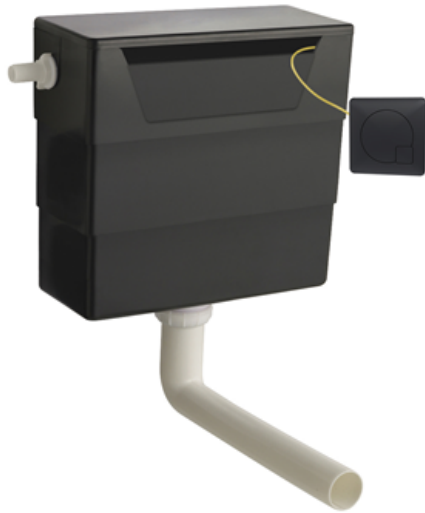

Sales Code: XTY6M02

Description: Concealed Cistern & Square Push Button

Packaging Details

Barcode: 5056211899631

Sales Code: MDPB02

Description: Square Dual Flush Push Button

Product Dimensions

Length (mm):	
Width (mm):	70
Height (mm):	70
Depth (mm):	99
Nett Weight (kg):	0.2

Outer Box Dimensions (If Applicable)

Height (mm):	
Width (mm):	
Length (mm):	
Depth (mm):	
Gross Weight (kg):	
Barcode:	5056211893165

Product Details

Country of Origin:	China
Fitting Instruction:	No
CE & UKCA:	
Product Material:	ABS
Heating Element Wattage:	Not Applicable
Colour/Finish:	Black
Product Diameter:	
Connection Size:	N/A

Sales Code: XTY006

Description: Cable Conc Universal Access Cistern

Product Dimensions

Length (mm):	
Width (mm):	303
Height (mm):	334
Depth (mm):	136
Nett Weight (kg):	2.23

Packaging Dimensions

Height (mm):	345
Width (mm):	145
Depth (mm):	320
Gross Weight (kg):	2.23

Product Details

Country of Origin:	China
Fitting Instruction:	No
CE & UKCA:	Yes
Product Material:	Hd Polyethylene
Heating Element Wattage:	Not Applicable
Colour/Finish:	Chrome
Product Diameter:	Not Applicable
Connection Size:	1/2" Bsp